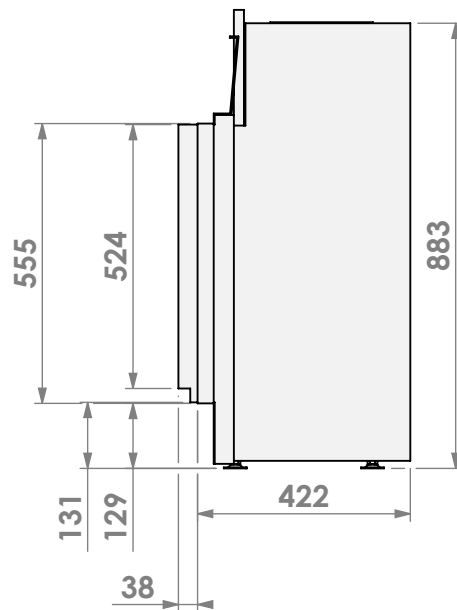

Modifications reserved

Scale: 1:15
Unit: mm

Version: 0

* = optional extended adjustable legs max. + 350 mm

belfires

Barbas Belfires B.V.
Hallenstraat 17
5531 AB Bladel
The Netherlands
www.barbasbelfires.com

Name: York Small-3 hidden door convection casing

Modifications reserved

Scale: 1:15
Unit: mm

Version: 0

belfires

Barbas Bellfires B.V.
 Hallenstraat 17
 5531 AB Bladel
 The Netherlands
www.barbasbellfires.com

Name: York Small-3 hidden door+ 7cm

Modifications reserved

Scale: 1:15
 Unit: mm

Version: 0

belfires

Barbas Belfires B.V.
 Hallenstraat 17
 5531 AB Bladel
 The Netherlands
 www.barbasbelfires.com

Name: York Small-3 hidden door+ 10cm

Modifications reserved

Scale: 1:15
 Unit: mm

Version: 0