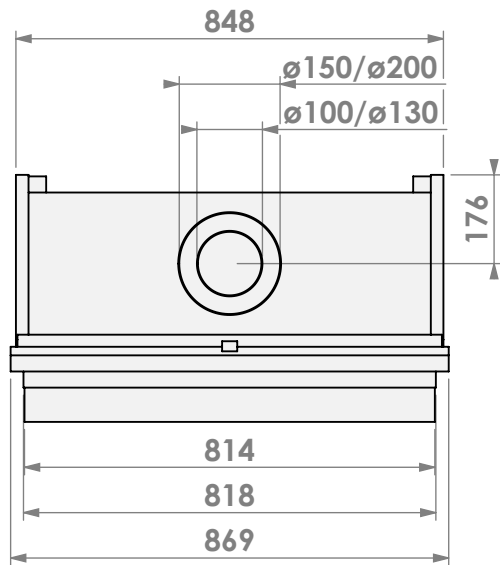

Modifications reserved

Scale: 1:15
Unit: mm

Version: 0

* = optional extended adjustable legs max. + 350 mm

belfires

Barbas Belfires B.V.
Hallenstraat 17
5531 AB Bladel
The Netherlands
www.barbasbelfires.com

Name: York Small-3 hidden door convection casing

Modifications reserved

Scale: 1:15
Unit: mm

Version: 0

belfires

Barbas Bellfires B.V.
 Hallenstraat 17
 5531 AB Bladel
 The Netherlands
www.barbasbellfires.com

Name: York Small-3 hidden door+ 7cm

Modifications reserved

Scale: 1:15
 Unit: mm

Version: 0

belfires

Barbas Belfires B.V.
 Hallenstraat 17
 5531 AB Bladel
 The Netherlands
 www.barbasbelfires.com

Name: York Small-3 hidden door+ 10cm

Modifications reserved

Scale: 1:15
 Unit: mm

Version: 0