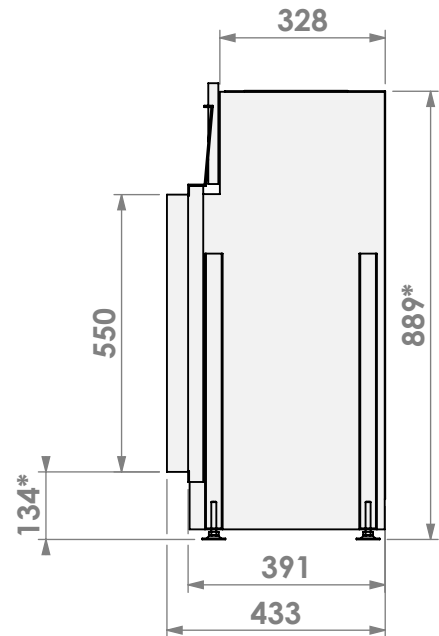

* = optional extended adjustable legs max. + 350 mm

belfires

Barbas Belfires B.V.
Hallenstraat 17
5531 AB Bladel
The Netherlands
www.barbasbelfires.com

Name: York Small-3 floating frame convection casing

Modifications reserved

Scale: 1:15
Unit: mm

Version: 0

* = optional extended adjustable legs max. + 350 mm

belfires

Barbas Belfires B.V.
Hallenstraat 17
5531 AB Bladel
The Netherlands
www.barbasbelfires.com

Name: York Small-3 hidden door+ 7cm

Modifications reserved

Scale: 1:15
 Unit: mm

Version: 0

belfires

Barbas Belfires B.V.
 Hallenstraat 17
 5531 AB Bladel
 The Netherlands
 www.barbasbelfires.com

Name: York Small-3 hidden door+ 10cm

Modifications reserved

Scale: 1:15
 Unit: mm

Version: 0