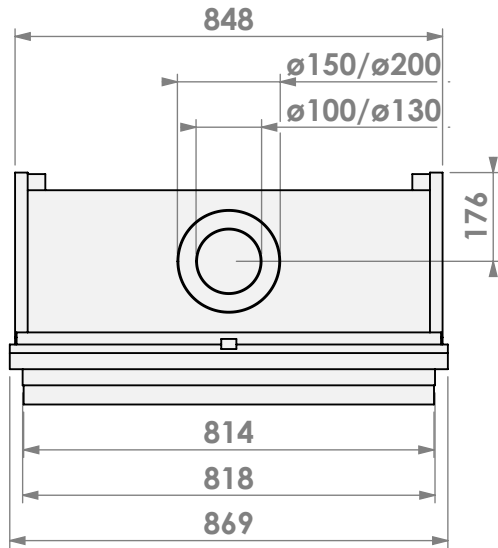

Modifications reserved

Scale: 1:15
Unit: mm

Version: 0

* = optional extended adjustable legs max. + 350 mm

belfires

Barbas Belfires B.V.
Hallenstraat 17
5531 AB Bladel
The Netherlands
www.barbasbelfires.com

Name: York Small-3 hidden door convection casing

Modifications reserved

Scale: 1:15
Unit: mm

Version: 0

belfires

Barbas Bellfires B.V.
 Hallenstraat 17
 5531 AB Bladel
 The Netherlands
www.barbasbellfires.com

Name: York Small-3 hidden door+ 7cm

Modifications reserved

Scale: 1:15
 Unit: mm

Version: 0

belfires

Barbas Belfires B.V.
 Hallenstraat 17
 5531 AB Bladel
 The Netherlands
 www.barbasbelfires.com

Name: York Small-3 hidden door+ 10cm

Modifications reserved

Scale: 1:15
 Unit: mm

Version: 0