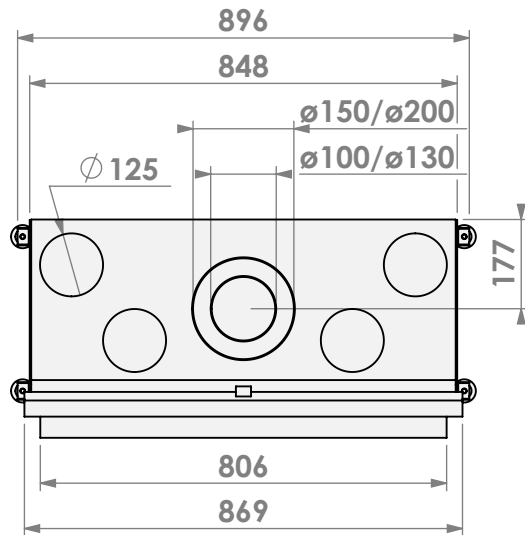

* = optional extended adjustable legs max. + 350 mm

belfires

Barbas Belfires B.V.
Hallenstraat 17
5531 AB Bladel
The Netherlands
www.barbasbelfires.com

Name: York Small-3 floating frame convection casing

Modifications reserved

Scale: 1:15
Unit: mm

Version: 0

* = optional extended adjustable legs max. + 350 mm

belfires

Barbas Belfires B.V.
Hallenstraat 17
5531 AB Bladel
The Netherlands
www.barbasbelfires.com

Name: York Small-3 hidden door convection casing

Modifications reserved

Scale: 1:15
Unit: mm

Version: 0

belfires

Barbas Bellfires B.V.
 Hallenstraat 17
 5531 AB Bladel
 The Netherlands
www.barbasbellfires.com

Modifications reserved

Scale: 1:15
 Unit: mm

Version: 0