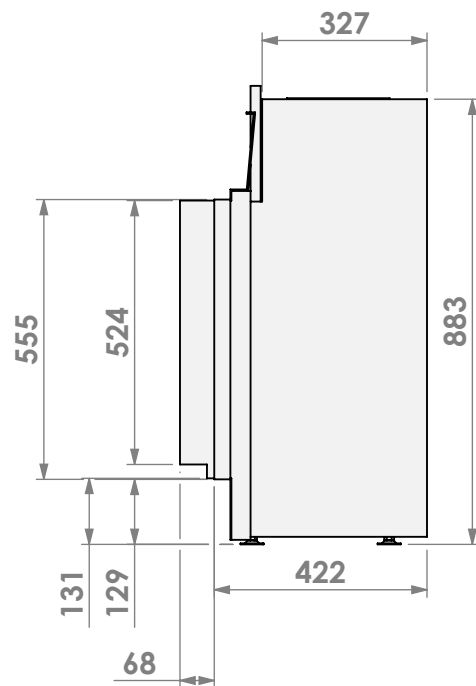

Modifications reserved

Scale: 1:15
Unit: mm

Version: 0

* = optional extended adjustable legs max. + 350 mm

belfires

Barbas Belfires B.V.
Hallenstraat 17
5531 AB Bladel
The Netherlands
www.barbasbelfires.com

Name: York Small-3 hidden door convection casing

Modifications reserved

Scale: 1:15
Unit: mm

Version: 0

belfires

Barbas Bellfires B.V.
 Hallenstraat 17
 5531 AB Bladel
 The Netherlands
www.barbasbellfires.com

Name: York Small-3 hidden door+ 7cm

Modifications reserved

Scale: 1:15
 Unit: mm

Version: 0

belfires

Barbas Belfires B.V.
 Hallenstraat 17
 5531 AB Bladel
 The Netherlands
 www.barbasbelfires.com

Name: York Small-3 hidden door+ 10cm

Modifications reserved

Scale: 1:15
 Unit: mm

Version: 0