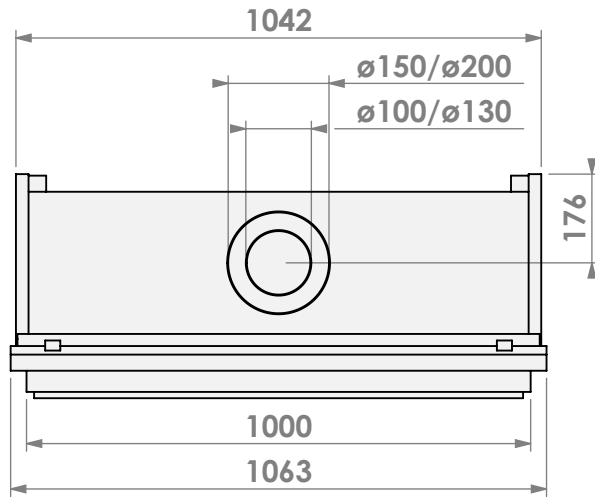

belfires

Barbas Bellfires B.V.
Hallenstraat 17
5531 AB Bladel
The Netherlands
www.barbasbellfires.com

Name: York Large-3 hidden door

Modifications reserved

Scale: 1:15
Unit: mm

Version: 0

belfires

Barbas Bellfires B.V.
Hallenstraat 17
5531 AB Bladel
The Netherlands
www.barbasbellfires.com

Name: York Large-3 floating frame

Modifications reserved

Scale: 1:15
Unit: mm

Version: 0

* = optional extended adjustable legs max. + 350 mm

belfires

Barbas Belfires B.V.
Hallenstraat 17
5531 AB Bladel
The Netherlands
www.barbasbelfires.com

Name: York Large-3 floating frame convection casing

Modifications reserved

Scale: 1:15
Unit: mm

Version: 0

* = optional extended adjustable legs max. + 350 mm

belfires

Barbas Bellfires B.V.
Hallenstraat 17
5531 AB Bladel
The Netherlands
www.barbasbellfires.com

Name: York Large-3 Slim kader

Modifications reserved

Scale: 1:15
Unit: mm

Version: 0