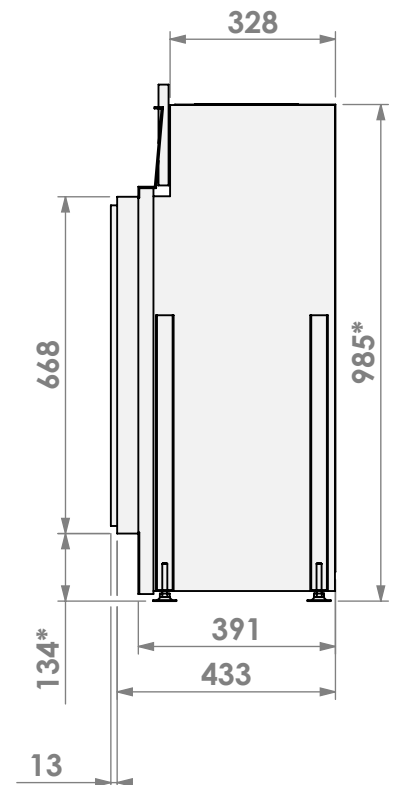

belfires

Barbas Bellfires B.V.
Hallenstraat 17
5531 AB Bladel
The Netherlands
www.barbasbellfires.com

Name: York Large-3 hidden door

Modifications reserved

Scale: 1:15
Unit: mm

Version: 0

belfires

Barbas Bellfires B.V.
Hallenstraat 17
5531 AB Bladel
The Netherlands
www.barbasbellfires.com

Name: York Large-3 floating frame

Modifications reserved

Scale: 1:15
Unit: mm

Version: 0

* = optional extended adjustable legs max. + 350 mm

belfires

Barbas Belfires B.V.
Hallenstraat 17
5531 AB Bladel
The Netherlands
www.barbasbelfires.com

Name: York Large-3 floating frame convection casing

Modifications reserved

Scale: 1:15
Unit: mm

Version: 0

* = optional extended adjustable legs max. + 350 mm

belfires

Barbas Bellfires B.V.
Hallenstraat 17
5531 AB Bladel
The Netherlands
www.barbasbellfires.com

Name: York Large-3 Slim kader

Modifications reserved

Scale: 1:15
Unit: mm

Version: 0