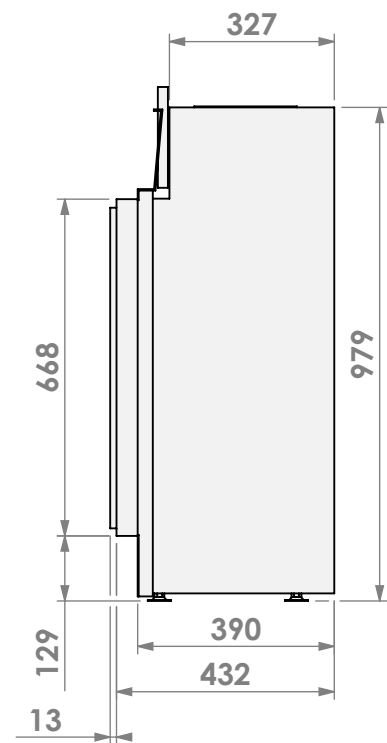

belfires

Barbas Bellfires B.V.
Hallenstraat 17
5531 AB Bladel
The Netherlands
www.barbasbellfires.com

Name: York Large-3 hidden door

Modifications reserved

Scale: 1:15
Unit: mm

Version: 0

belfires

Barbas Bellfires B.V.
Hallenstraat 17
5531 AB Bladel
The Netherlands
www.barbasbellfires.com

Name: York Large-3 floating frame

Modifications reserved

Scale: 1:15
Unit: mm

Version: 0

* = optional extended adjustable legs max. + 350 mm

belfires

Barbas Belfires B.V.
Hallenstraat 17
5531 AB Bladel
The Netherlands
www.barbasbelfires.com

Name: York Large-3 floating frame convection casing

Modifications reserved

Scale: 1:15
Unit: mm

Version: 0

* = optional extended adjustable legs max. + 350 mm

belfires

Barbas Bellfires B.V.
Hallenstraat 17
5531 AB Bladel
The Netherlands
www.barbasbellfires.com

Name: York Large-3 Slim kader

Modifications reserved

Scale: 1:15
Unit: mm

Version: 0