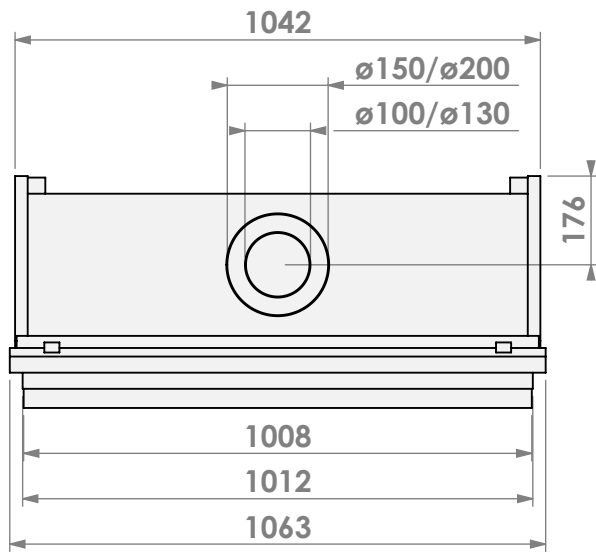

Name: York Large-3 floating frame convection casing

Modifications reserved

Scale: 1:15
Unit: mm

Version: 0

* = optional extended adjustable legs max. + 350 mm

belfires

Barbas Bellfires B.V.
Hallenstraat 17
5531 AB Bladel
The Netherlands
www.barbasbellfires.com

Name: York Large-3 hidden door convection casing

Modifications reserved

Scale: 1:15
Unit: mm

Version: 0

belfires

Barbas Bellfires B.V.
Hallenstraat 17
5531 AB Bladel
The Netherlands
www.barbasbellfires.com

Name: York Large-3 hidden door+7cm

Modifications reserved

Scale: 1:15
Unit: mm

Version: 0

belfires

Barbas Bellfires B.V.
Hallenstraat 17
5531 AB Bladel
The Netherlands
www.barbasbellfires.com

Name: York Large-3 hidden door+10cm

Modifications reserved

Scale: 1:15
Unit: mm

Version: 0