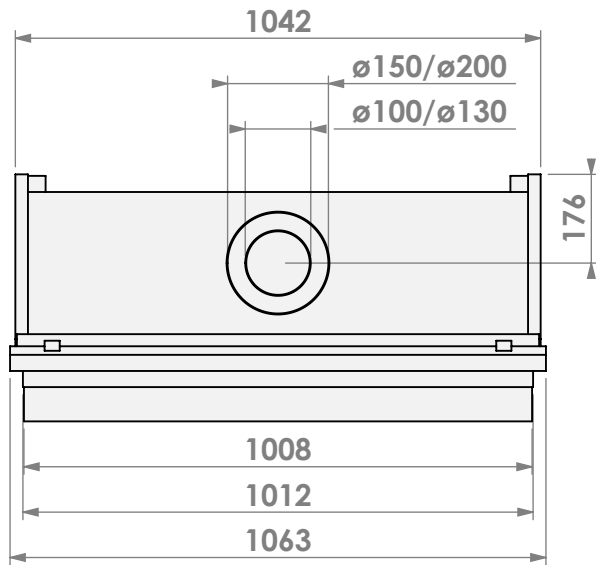

Name: York Large-3 floating frame convection casing

Modifications reserved

Scale: 1:15
Unit: mm

Version: 0

* = optional extended adjustable legs max. + 350 mm

belfires

Barbas Bellfires B.V.
Hallenstraat 17
5531 AB Bladel
The Netherlands
www.barbasbellfires.com

Name: York Large-3 hidden door convection casing

Modifications reserved

Scale: 1:15
Unit: mm

Version: 0

belfires

Barbas Bellfires B.V.
Hallenstraat 17
5531 AB Bladel
The Netherlands
www.barbasbellfires.com

Name: York Large-3 hidden door+7cm

Modifications reserved

Scale: 1:15
Unit: mm

Version: 0

belfires

Barbas Bellfires B.V.
Hallenstraat 17
5531 AB Bladel
The Netherlands
www.barbasbellfires.com

Name: York Large-3 hidden door+10cm

Name: York Large-3 Slim kader

Modifications reserved

Scale: 1:15
Unit: mm

Version: 0