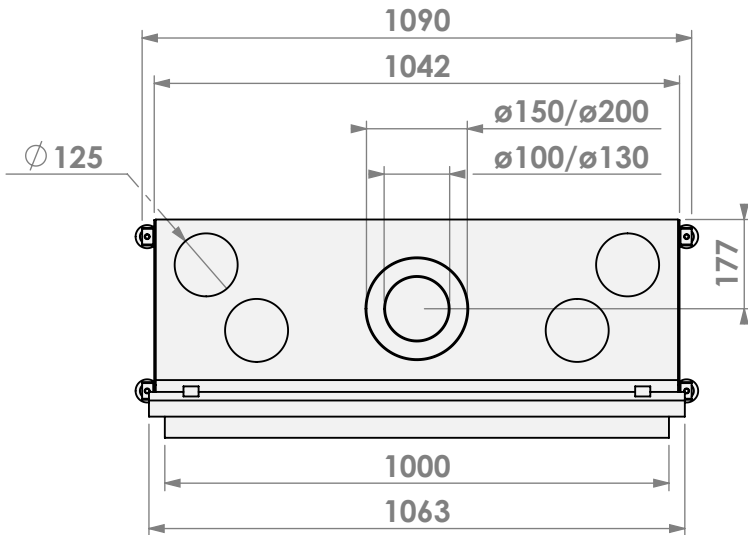

Name: York Large-3 floating frame

Modifications reserved

Scale: 1:15
Unit: mm

Version: 0

* = optional extended adjustable legs max. + 350 mm

belfires

Barbas Belfires B.V.
Hallenstraat 17
5531 AB Bladel
The Netherlands
www.barbasbelfires.com

Name: York Large-3 floating frame convection casing

Modifications reserved

Scale: 1:15
Unit: mm

Version: 0

* = optional extended adjustable legs max. + 350 mm

belfires

Barbas Bellfires B.V.
Hallenstraat 17
5531 AB Bladel
The Netherlands
www.barbasbellfires.com

Name: York Large-3 hidden door+7cm

Modifications reserved

Scale: 1:15
Unit: mm

Version: 0

belfires

Barbas Bellfires B.V.
Hallenstraat 17
5531 AB Bladel
The Netherlands
www.barbasbellfires.com

Name: York Large-3 hidden door+10cm

Modifications reserved

Scale: 1:15
Unit: mm

Version: 0