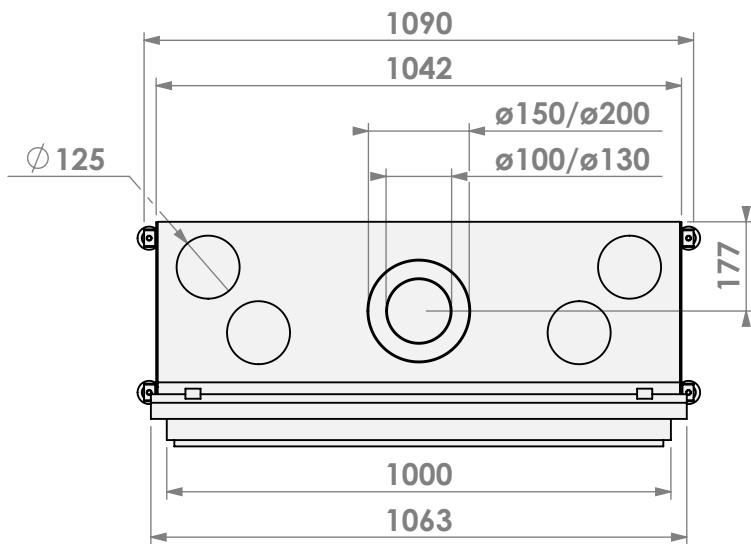

belfires

Barbas Bellfires B.V.
Hallenstraat 17
5531 AB Bladel
The Netherlands
www.barbasbellfires.com

Name: York Large-3 hidden door

Modifications reserved

Scale: 1:15
Unit: mm

Version: 0

belfires

Barbas Bellfires B.V.
Hallenstraat 17
5531 AB Bladel
The Netherlands
www.barbasbellfires.com

Name: York Large-3 floating frame

Modifications reserved

Scale: 1:15
Unit: mm

Version: 0

* = optional extended adjustable legs max. + 350 mm

belfires

Barbas Belfires B.V.
Hallenstraat 17
5531 AB Bladel
The Netherlands
www.barbasbelfires.com

Name: York Large-3 floating frame convection casing

Modifications reserved

Scale: 1:15
Unit: mm

Version: 0

* = optional extended adjustable legs max. + 350 mm

belfires

Barbas Bellfires B.V.
Hallenstraat 17
5531 AB Bladel
The Netherlands
www.barbasbellfires.com

Modifications reserved

Scale: 1:15
Unit: mm

Version: 0