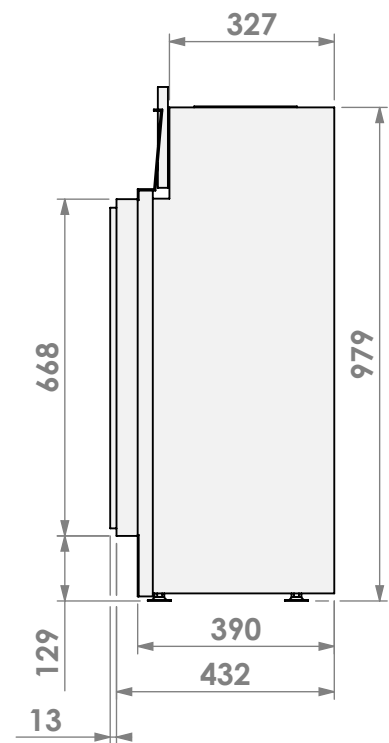

belfires

Barbas Bellfires B.V.
Hallenstraat 17
5531 AB Bladel
The Netherlands
www.barbasbellfires.com

Name: York Large-3 hidden door

Modifications reserved

Scale: 1:15
Unit: mm

Version: 0

belfires

Barbas Bellfires B.V.
Hallenstraat 17
5531 AB Bladel
The Netherlands
www.barbasbellfires.com

Name: York Large-3 floating frame

Modifications reserved

Scale: 1:15
Unit: mm

Version: 0

* = optional extended adjustable legs max. + 350 mm

belfires

Barbas Belfires B.V.
Hallenstraat 17
5531 AB Bladel
The Netherlands
www.barbasbelfires.com

Name: York Large-3 floating frame convection casing

Modifications reserved

Scale: 1:15
Unit: mm

Version: 0

* = optional extended adjustable legs max. + 350 mm

belfires

Barbas Bellfires B.V.
Hallenstraat 17
5531 AB Bladel
The Netherlands
www.barbasbellfires.com

Modifications reserved

Scale: 1:15
Unit: mm

Version: 0