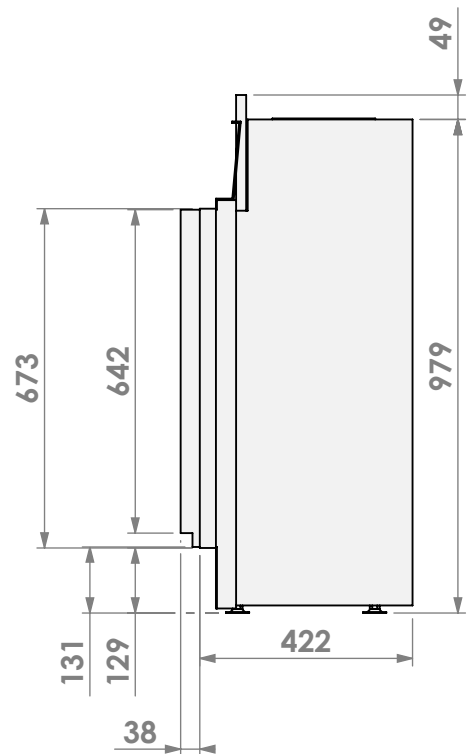

Name: York Large-3 floating frame convection casing

Modifications reserved

Scale: 1:15
Unit: mm

Version: 0

* = optional extended adjustable legs max. + 350 mm

belfires

Barbas Bellfires B.V.
Hallenstraat 17
5531 AB Bladel
The Netherlands
www.barbasbellfires.com

Name: York Large-3 hidden door convection casing

Modifications reserved

Scale: 1:15
Unit: mm

Version: 0

belfires

Barbas Bellfires B.V.
Hallenstraat 17
5531 AB Bladel
The Netherlands
www.barbasbellfires.com

Name: York Large-3 hidden door+7cm

Modifications reserved

Scale: 1:15
Unit: mm

Version: 0

belfires

Barbas Bellfires B.V.
Hallenstraat 17
5531 AB Bladel
The Netherlands
www.barbasbellfires.com

Name: York Large-3 hidden door+10cm

Modifications reserved

Scale: 1:15
Unit: mm

Version: 0