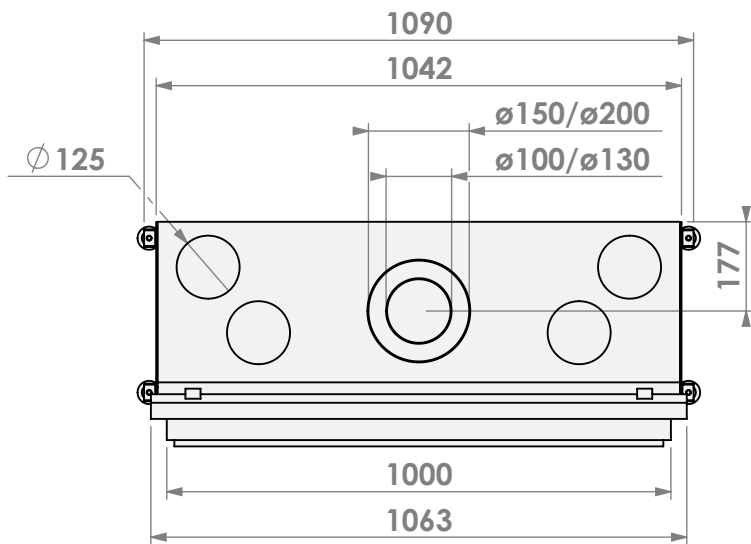

belfires

Barbas Bellfires B.V.
Hallenstraat 17
5531 AB Bladel
The Netherlands
www.barbasbellfires.com

Name: York Large-3 hidden door

Modifications reserved

Scale: 1:15
Unit: mm

Version: 0

belfires

Barbas Bellfires B.V.
Hallenstraat 17
5531 AB Bladel
The Netherlands
www.barbasbellfires.com

Name: York Large-3 floating frame

Modifications reserved

Scale: 1:15
Unit: mm

Version: 0

* = optional extended adjustable legs max. + 350 mm

belfires

Barbas Belfires B.V.
Hallenstraat 17
5531 AB Bladel
The Netherlands
www.barbasbelfires.com

Name: York Large-3 floating frame convection casing

Modifications reserved

Scale: 1:15
Unit: mm

Version: 0

* = optional extended adjustable legs max. + 350 mm

belfires

Barbas Bellfires B.V.
Hallenstraat 17
5531 AB Bladel
The Netherlands
www.barbasbellfires.com

Name: York Large-3 Slim kader

Modifications reserved

Scale: 1:15
Unit: mm

Version: 0