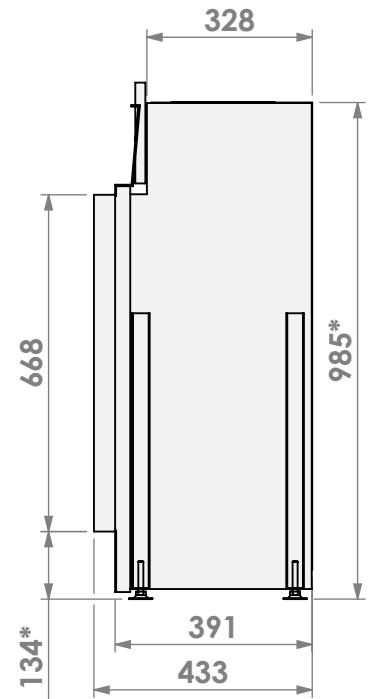

Name: York Large-3 floating frame

Modifications reserved

Scale: 1:15
Unit: mm

Version: 0

* = optional extended adjustable legs max. + 350 mm

belfires

Barbas Belfires B.V.
Hallenstraat 17
5531 AB Bladel
The Netherlands
www.barbasbelfires.com

Name: York Large-3 floating frame convection casing

Modifications reserved

Scale: 1:15
Unit: mm

Version: 0

* = optional extended adjustable legs max. + 350 mm

belfires

Barbas Bellfires B.V.
Hallenstraat 17
5531 AB Bladel
The Netherlands
www.barbasbellfires.com

Name: York Large-3 hidden door+7cm

Modifications reserved

Scale: 1:15
Unit: mm

Version: 0

belfires

Barbas Bellfires B.V.
Hallenstraat 17
5531 AB Bladel
The Netherlands
www.barbasbellfires.com

Name: York Large-3 hidden door+10cm

Name: York Large-3 Slim kader

Modifications reserved

Scale: 1:15
Unit: mm

Version: 0