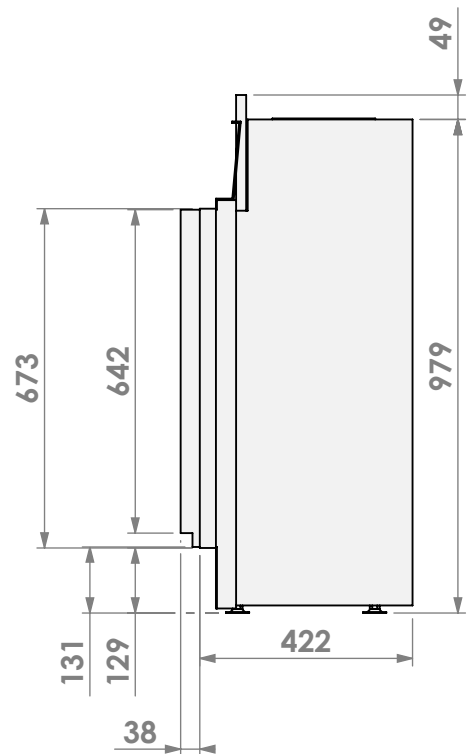

Name: York Large-3 floating frame

Modifications reserved

Scale: 1:15
Unit: mm

Version: 0

* = optional extended adjustable legs max. + 350 mm

belfires

Barbas Belfires B.V.
Hallenstraat 17
5531 AB Bladel
The Netherlands
www.barbasbelfires.com

Name: York Large-3 floating frame convection casing

Modifications reserved

Scale: 1:15
Unit: mm

Version: 0

* = optional extended adjustable legs max. + 350 mm

belfires

Barbas Bellfires B.V.
Hallenstraat 17
5531 AB Bladel
The Netherlands
www.barbasbellfires.com

Name: York Large-3 hidden door convection casing

Modifications reserved

Scale: 1:15
Unit: mm

Version: 0

belfires

Barbas Bellfires B.V.
Hallenstraat 17
5531 AB Bladel
The Netherlands
www.barbasbellfires.com

Name: York Large-3 hidden door+7cm

Modifications reserved

Scale: 1:15
Unit: mm

Version: 0

belfires

Barbas Bellfires B.V.
Hallenstraat 17
5531 AB Bladel
The Netherlands
www.barbasbellfires.com

Name: York Large-3 hidden door+10cm