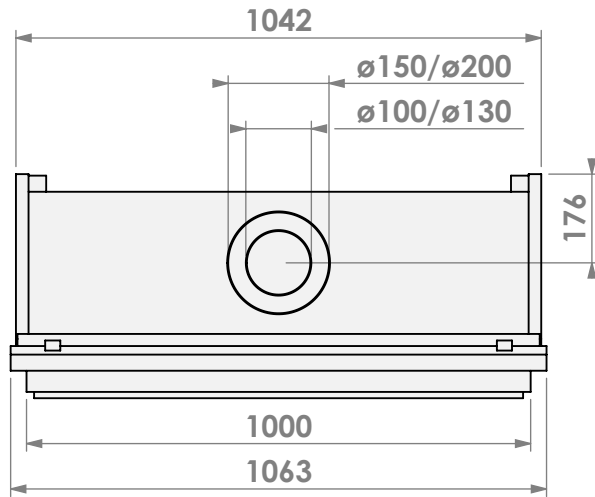

belfires

Barbas Bellfires B.V.
Hallenstraat 17
5531 AB Bladel
The Netherlands
www.barbasbellfires.com

Name: York Large-3 hidden door

Modifications reserved

Scale: 1:15
Unit: mm

Version: 0

belfires

Barbas Bellfires B.V.
Hallenstraat 17
5531 AB Bladel
The Netherlands
www.barbasbellfires.com

Name: York Large-3 floating frame

Modifications reserved

Scale: 1:15
Unit: mm

Version: 0

* = optional extended adjustable legs max. + 350 mm

belfires

Barbas Belfires B.V.
Hallenstraat 17
5531 AB Bladel
The Netherlands
www.barbasbelfires.com

Name: York Large-3 floating frame convection casing

Modifications reserved

Scale: 1:15
Unit: mm

Version: 0

* = optional extended adjustable legs max. + 350 mm

belfires

Barbas Bellfires B.V.
Hallenstraat 17
5531 AB Bladel
The Netherlands
www.barbasbellfires.com

Modifications reserved

Scale: 1:15
Unit: mm

Version: 0