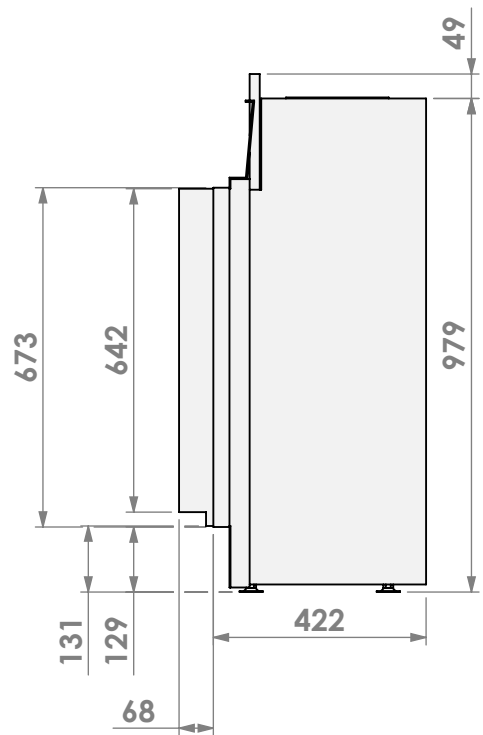

Name: York Large-3 floating frame convection casing

Modifications reserved

Scale: 1:15
Unit: mm

Version: 0

* = optional extended adjustable legs max. + 350 mm

belfires

Barbas Bellfires B.V.
Hallenstraat 17
5531 AB Bladel
The Netherlands
www.barbasbellfires.com

Name: York Large-3 hidden door convection casing

Modifications reserved

Scale: 1:15
Unit: mm

Version: 0

belfires

Barbas Bellfires B.V.
Hallenstraat 17
5531 AB Bladel
The Netherlands
www.barbasbellfires.com

Name: York Large-3 hidden door+7cm

Modifications reserved

Scale: 1:15
Unit: mm

Version: 0

belfires

Barbas Bellfires B.V.
Hallenstraat 17
5531 AB Bladel
The Netherlands
www.barbasbellfires.com

Name: York Large-3 hidden door+10cm

Name: York Large-3 Slim kader

Modifications reserved

Scale: 1:15
Unit: mm

Version: 0