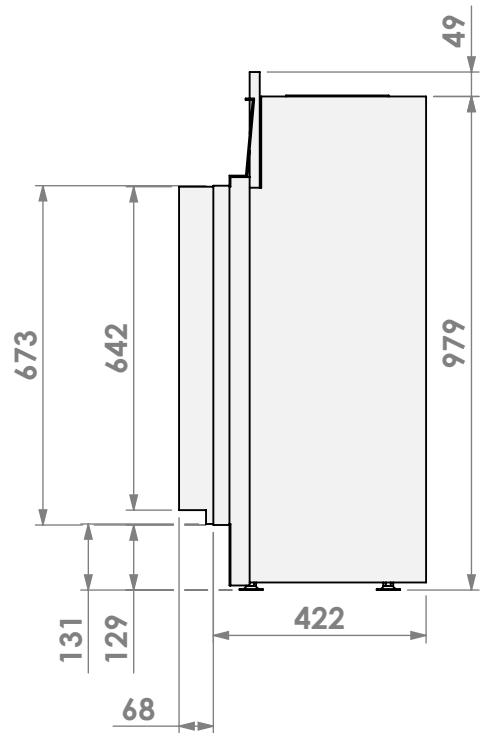

Name: York Large-3 floating frame convection casing

Modifications reserved

Scale: 1:15
Unit: mm

Version: 0

* = optional extended adjustable legs max. + 350 mm

belfires

Barbas Bellfires B.V.
Hallenstraat 17
5531 AB Bladel
The Netherlands
www.barbasbellfires.com

Name: York Large-3 hidden door convection casing

Modifications reserved

Scale: 1:15
Unit: mm

Version: 0

belfires

Barbas Bellfires B.V.
Hallenstraat 17
5531 AB Bladel
The Netherlands
www.barbasbellfires.com

Name: York Large-3 hidden door+7cm

Modifications reserved

Scale: 1:15
Unit: mm

Version: 0

belfires

Barbas Bellfires B.V.
Hallenstraat 17
5531 AB Bladel
The Netherlands
www.barbasbellfires.com

Name: York Large-3 hidden door+10cm

Modifications reserved

Scale: 1:15
Unit: mm

Version: 0