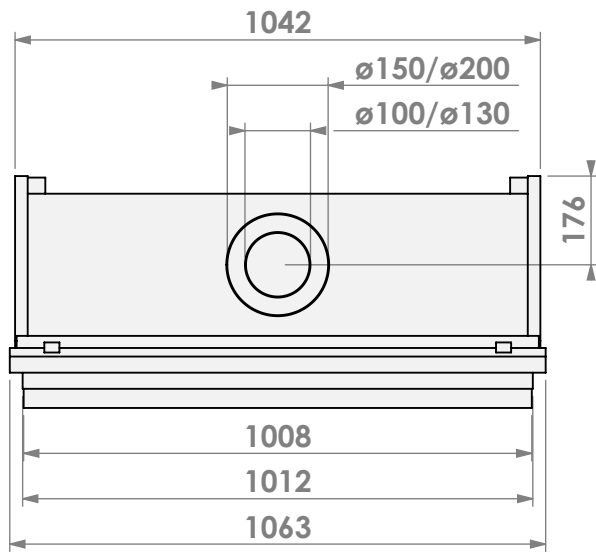

Name: York Large-3 floating frame

Modifications reserved

Scale: 1:15
Unit: mm

Version: 0

* = optional extended adjustable legs max. + 350 mm

belfires

Barbas Belfires B.V.
Hallenstraat 17
5531 AB Bladel
The Netherlands
www.barbasbelfires.com

Name: York Large-3 floating frame convection casing

Modifications reserved

Scale: 1:15
Unit: mm

Version: 0

* = optional extended adjustable legs max. + 350 mm

belfires

Barbas Bellfires B.V.
Hallenstraat 17
5531 AB Bladel
The Netherlands
www.barbasbellfires.com

Name: York Large-3 hidden door convection casing

Modifications reserved

Scale: 1:15
Unit: mm

Version: 0

belfires

Barbas Bellfires B.V.
Hallenstraat 17
5531 AB Bladel
The Netherlands
www.barbasbellfires.com

Name: York Large-3 hidden door+7cm

Modifications reserved

Scale: 1:15
Unit: mm

Version: 0

belfires

Barbas Bellfires B.V.
Hallenstraat 17
5531 AB Bladel
The Netherlands
www.barbasbellfires.com

Name: York Large-3 hidden door+10cm