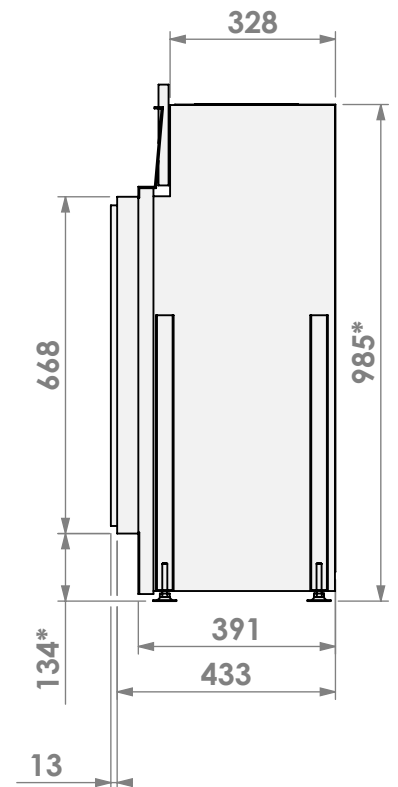

Name: York Large-3 floating frame

Modifications reserved

Scale: 1:15
Unit: mm

Version: 0

* = optional extended adjustable legs max. + 350 mm

belfires

Barbas Belfires B.V.
Hallenstraat 17
5531 AB Bladel
The Netherlands
www.barbasbelfires.com

Name: York Large-3 floating frame convection casing

Modifications reserved

Scale: 1:15
Unit: mm

Version: 0

* = optional extended adjustable legs max. + 350 mm

belfires

Barbas Bellfires B.V.
Hallenstraat 17
5531 AB Bladel
The Netherlands
www.barbasbellfires.com

Name: York Large-3 hidden door+7cm

Modifications reserved

Scale: 1:15
Unit: mm

Version: 0

belfires

Barbas Bellfires B.V.
Hallenstraat 17
5531 AB Bladel
The Netherlands
www.barbasbellfires.com

Name: York Large-3 hidden door+10cm

Modifications reserved

Scale: 1:15
Unit: mm

Version: 0