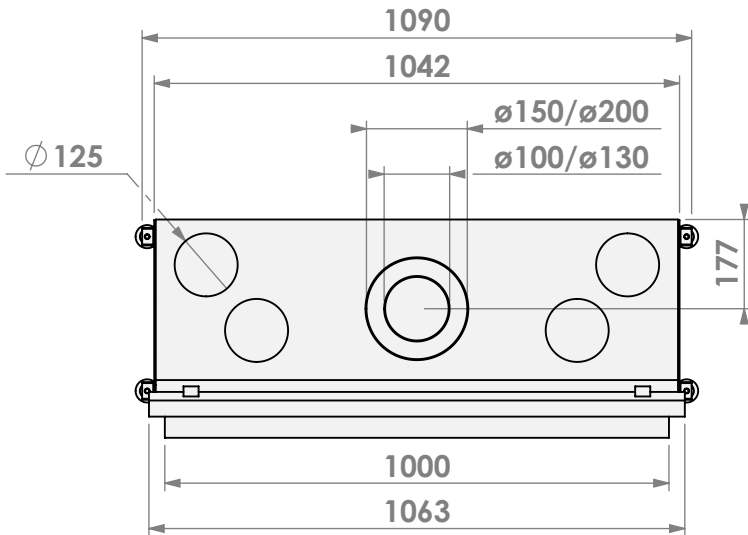

Name: York Large-3 floating frame

Modifications reserved

Scale: 1:15
Unit: mm

Version: 0

* = optional extended adjustable legs max. + 350 mm

belfires

Barbas Belfires B.V.
Hallenstraat 17
5531 AB Bladel
The Netherlands
www.barbasbelfires.com

Name: York Large-3 floating frame convection casing

Modifications reserved

Scale: 1:15
Unit: mm

Version: 0

* = optional extended adjustable legs max. + 350 mm

belfires

Barbas Bellfires B.V.
Hallenstraat 17
5531 AB Bladel
The Netherlands
www.barbasbellfires.com

Name: York Large-3 hidden door+7cm

Modifications reserved

Scale: 1:15
Unit: mm

Version: 0

belfires

Barbas Bellfires B.V.
Hallenstraat 17
5531 AB Bladel
The Netherlands
www.barbasbellfires.com

Name: York Large-3 hidden door+10cm

Name: York Large-3 Slim kader

Modifications reserved

Scale: 1:15
Unit: mm

Version: 0