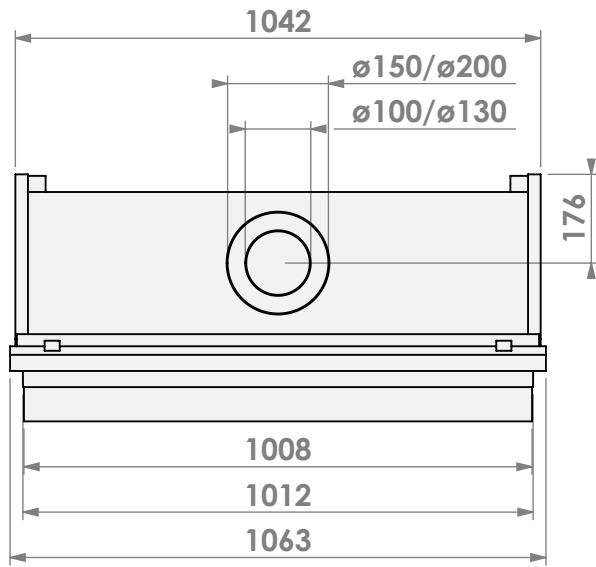

Name: York Large-3 floating frame convection casing

Modifications reserved

Scale: 1:15
Unit: mm

Version: 0

* = optional extended adjustable legs max. + 350 mm

belfires

Barbas Bellfires B.V.
Hallenstraat 17
5531 AB Bladel
The Netherlands
www.barbasbellfires.com

Name: York Large-3 hidden door convection casing

Modifications reserved

Scale: 1:15
Unit: mm

Version: 0

belfires

Barbas Bellfires B.V.
Hallenstraat 17
5531 AB Bladel
The Netherlands
www.barbasbellfires.com

Name: York Large-3 hidden door+7cm

Modifications reserved

Scale: 1:15
Unit: mm

Version: 0

belfires

Barbas Bellfires B.V.
Hallenstraat 17
5531 AB Bladel
The Netherlands
www.barbasbellfires.com

Name: York Large-3 hidden door+10cm

Modifications reserved

Scale: 1:15
Unit: mm

Version: 0