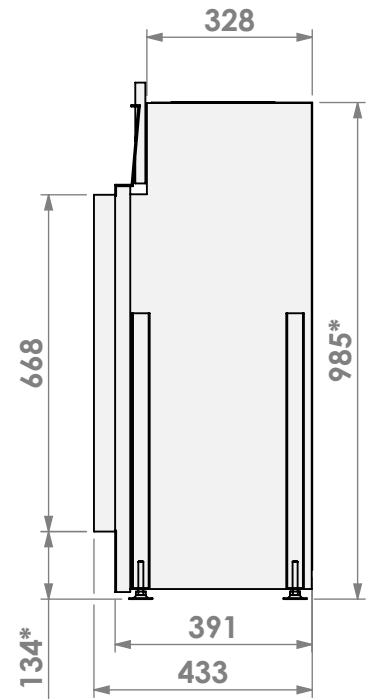

Name: York Large-3 floating frame

Modifications reserved

Scale: 1:15
Unit: mm

Version: 0

* = optional extended adjustable legs max. + 350 mm

belfires

Barbas Belfires B.V.
Hallenstraat 17
5531 AB Bladel
The Netherlands
www.barbasbelfires.com

Name: York Large-3 floating frame convection casing

Modifications reserved

Scale: 1:15
Unit: mm

Version: 0

* = optional extended adjustable legs max. + 350 mm

belfires

Barbas Bellfires B.V.
Hallenstraat 17
5531 AB Bladel
The Netherlands
www.barbasbellfires.com

Name: York Large-3 hidden door+7cm

Modifications reserved

Scale: 1:15
Unit: mm

Version: 0

belfires

Barbas Bellfires B.V.
Hallenstraat 17
5531 AB Bladel
The Netherlands
www.barbasbellfires.com

Name: York Large-3 hidden door+10cm

Modifications reserved

Scale: 1:15
Unit: mm

Version: 0