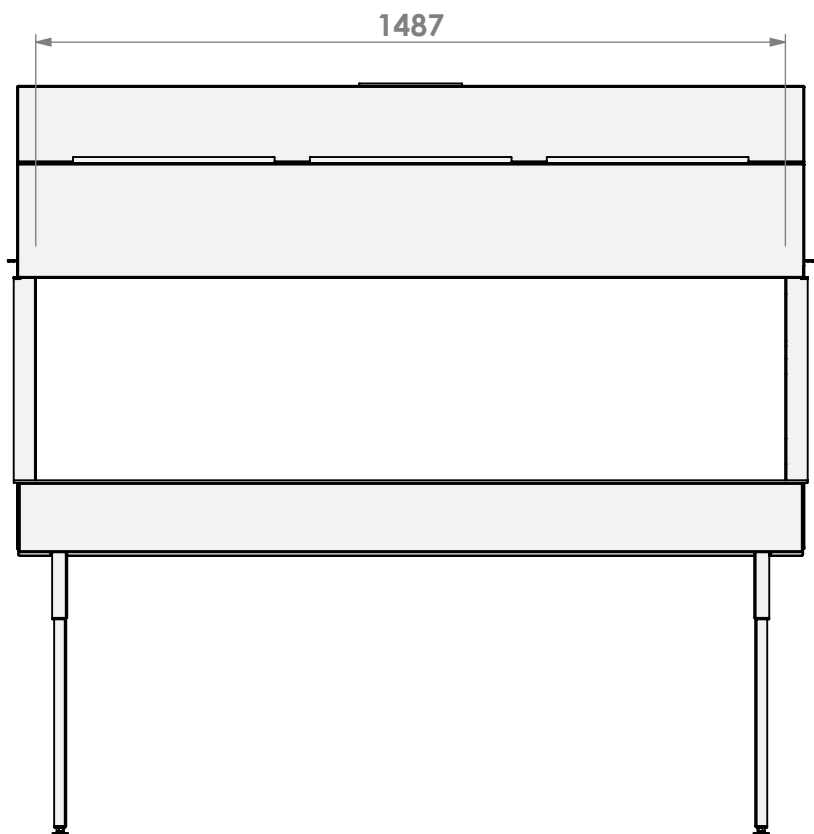

**belfires**

Barbas Bellfires B.V.  
 Hallenstraat 17  
 5531 AB Bladel  
 The Netherlands  
 www.barbasbellfires.com

Name: View Bell XL-3 hidden door+10cm

Modifications reserved

Scale: 1:15  
 Unit: mm

Version: 0

Verlengde stelpoten  
Extended adjustable legs

\* = can be shortened to 13 cm in steps of 5 cm

Verlengde stelpoten  
Extended adjustable legs

\* = can be shortened to 13 cm in steps of 5 cm

**belfires**

Barbas Belfires B.V.  
Hallenstraat 17  
5531 AB Bladel  
The Netherlands  
www.barbasbelfires.com

Name: View Bell XL-3 hidden door convection casing

Modifications reserved

Scale: 1:15  
Unit: mm

Version: 0

Verlengde stelpoten  
Extended adjustable legs

\* = can be shortened to 13 cm in steps of 5 cm