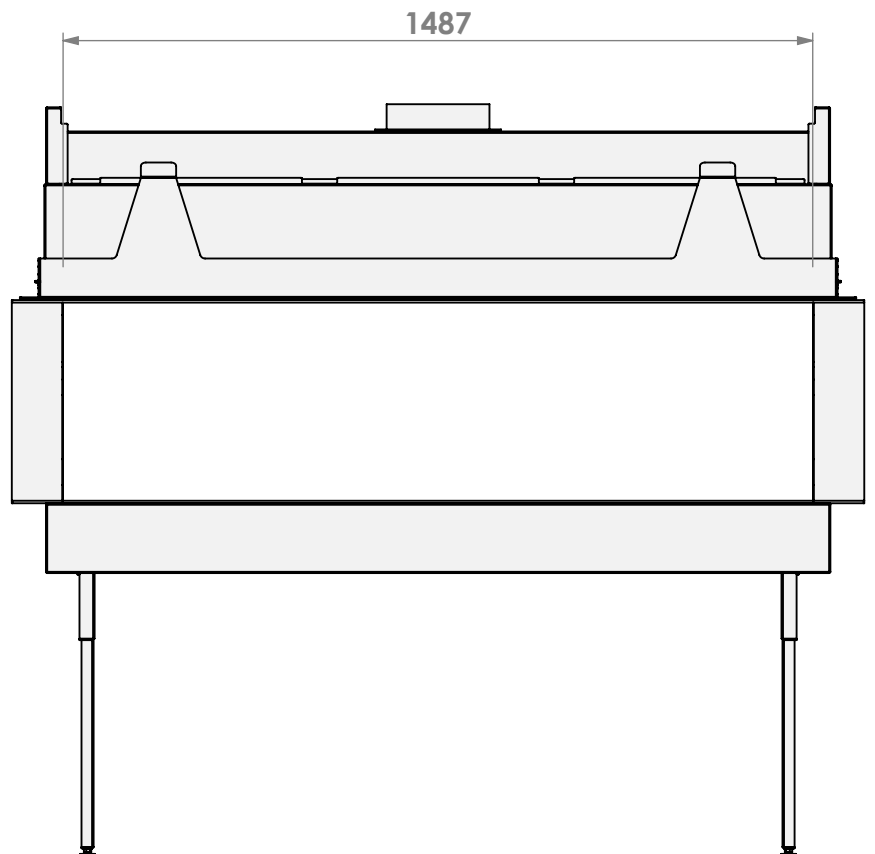

Verlengde stelpoten  
Extended adjustable legs

\* = can be shortened to 13 cm in steps of 5 cm

Verlengde stelpoten  
Extended adjustable legs

\* = can be shortened to 13 cm in steps of 5 cm

**belfires**

Barbas Belfires B.V.  
Hallenstraat 17  
5531 AB Bladel  
The Netherlands  
www.barbasbelfires.com

Name: View Bell XL-3 hidden door convection casing

Modifications reserved

Scale: 1:15  
Unit: mm

Version: 0

Verlengde stelpoten  
Extended adjustable legs

\* = can be shortened to 13 cm in steps of 5 cm