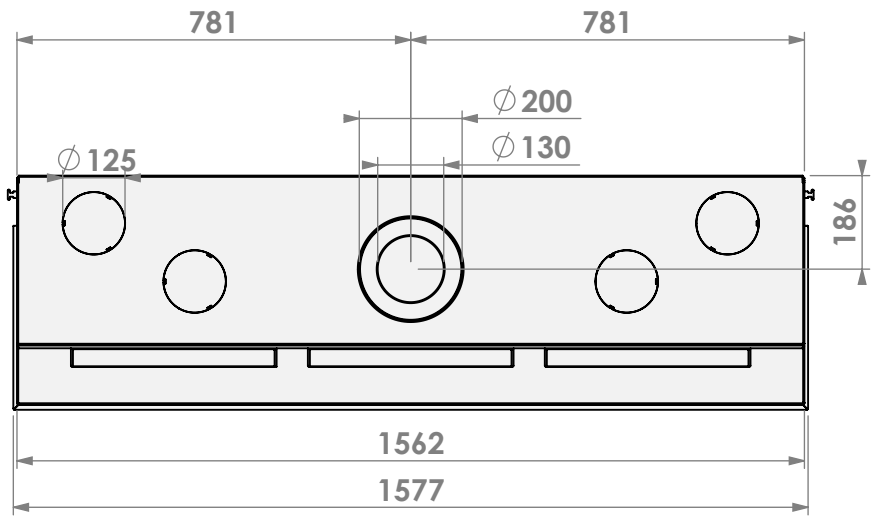

**belfires**

Barbas Bellfires B.V.  
 Hallenstraat 17  
 5531 AB Bladel  
 The Netherlands  
 www.barbasbellfires.com

Name: View Bell XL-3 hidden door+10cm

Modifications reserved

Scale: 1:15  
 Unit: mm

Version: 0

Verlengde stelpoten  
Extended adjustable legs

\* = can be shortened to 13 cm in steps of 5 cm

Verlengde stelpoten  
Extended adjustable legs

\* = can be shortened to 13 cm in steps of 5 cm

**belfires**

Barbas Belfires B.V.  
Hallenstraat 17  
5531 AB Bladel  
The Netherlands  
www.barbasbelfires.com

Name: View Bell XL-3 hidden door convection casing

Modifications reserved

Scale: 1:15  
Unit: mm

Version: 0

Verlengde stelpoten  
Extended adjustable legs

\* = can be shortened to 13 cm in steps of 5 cm