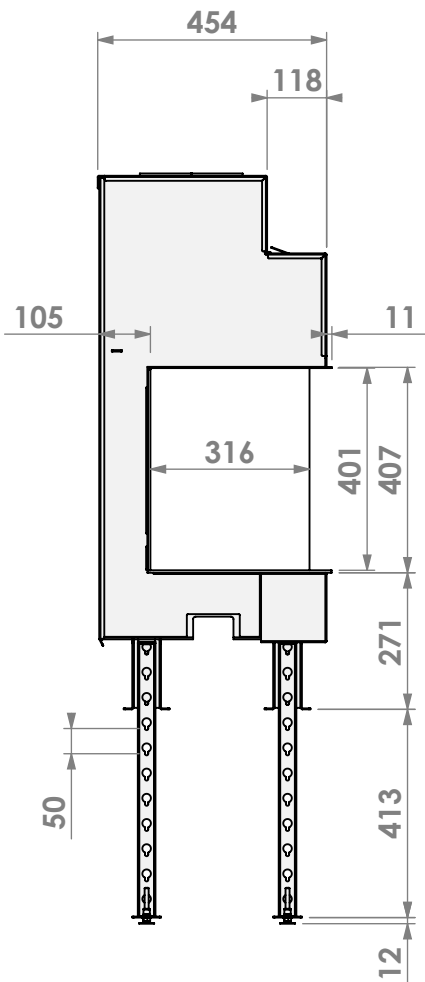

**belfires**

Barbas Bellfires B.V.  
 Hallenstraat 17  
 5531 AB Bladel  
 The Netherlands  
 www.barbasbellfires.com

Name: View Bell XL-3 hidden door

Modifications reserved

Scale: 1:15  
 Unit: mm

Version: 0

**belfires**

Barbas Bellfires B.V.  
 Hallenstraat 17  
 5531 AB Bladel  
 The Netherlands  
 www.barbasbellfires.com

Name: View Bell XL-3 hidden door+10cm

Modifications reserved

Scale: 1:15  
 Unit: mm

Version: 0

Verlengde stelpoten  
Extended adjustable legs

\* = can be shortened to 13 cm in steps of 5 cm

Verlengde stelpoten  
Extended adjustable legs

\* = can be shortened to 13 cm in steps of 5 cm

**belfires**

Barbas Belfires B.V.  
Hallenstraat 17  
5531 AB Bladel  
The Netherlands  
www.barbasbelfires.com

Name: View Bell XL-3 hidden door convection casing

Modifications reserved

Scale: 1:15  
Unit: mm

Version: 0

Verlengde stelpoten  
Extended adjustable legs

\* = can be shortened to 13 cm in steps of 5 cm