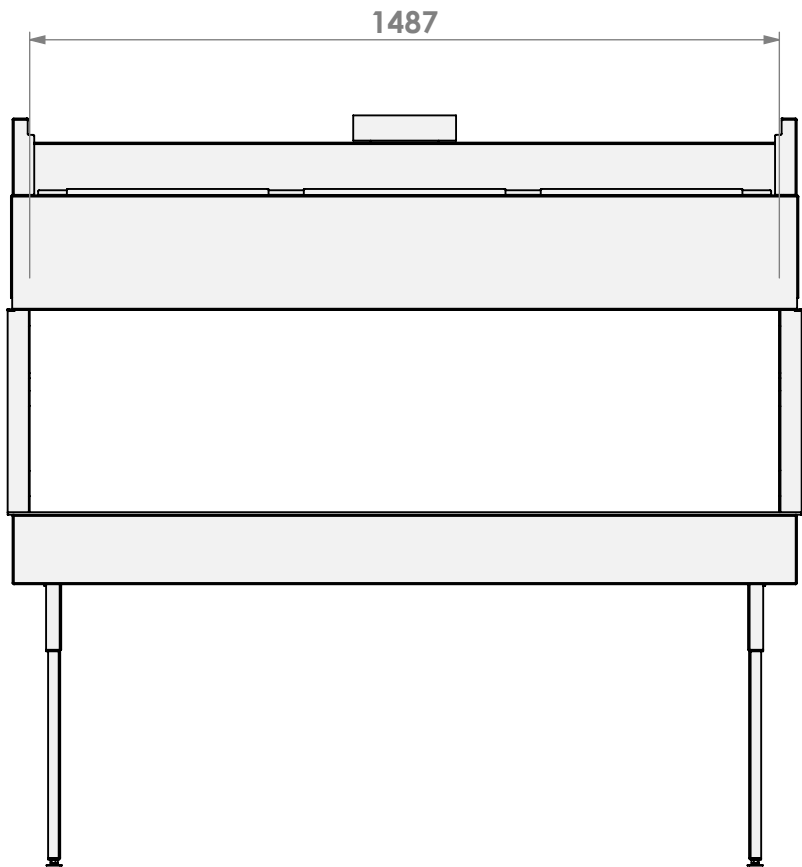

**belfires**

Barbas Bellfires B.V.  
 Hallenstraat 17  
 5531 AB Bladel  
 The Netherlands  
 www.barbasbellfires.com

Name: View Bell XL-3 hidden door+10cm

Modifications reserved

Scale: 1:15  
 Unit: mm

Version: 0

Verlengde stelpoten  
Extended adjustable legs

\* = can be shortened to 13 cm in steps of 5 cm

Verlengde stelpoten  
Extended adjustable legs

\* = can be shortened to 13 cm in steps of 5 cm

**belfires**

Barbas Belfires B.V.  
Hallenstraat 17  
5531 AB Bladel  
The Netherlands  
www.barbasbelfires.com

Name: View Bell XL-3 hidden door convection casing

Modifications reserved

Scale: 1:15  
Unit: mm

Version: 0

Verlengde stelpoten  
Extended adjustable legs

\* = can be shortened to 13 cm in steps of 5 cm