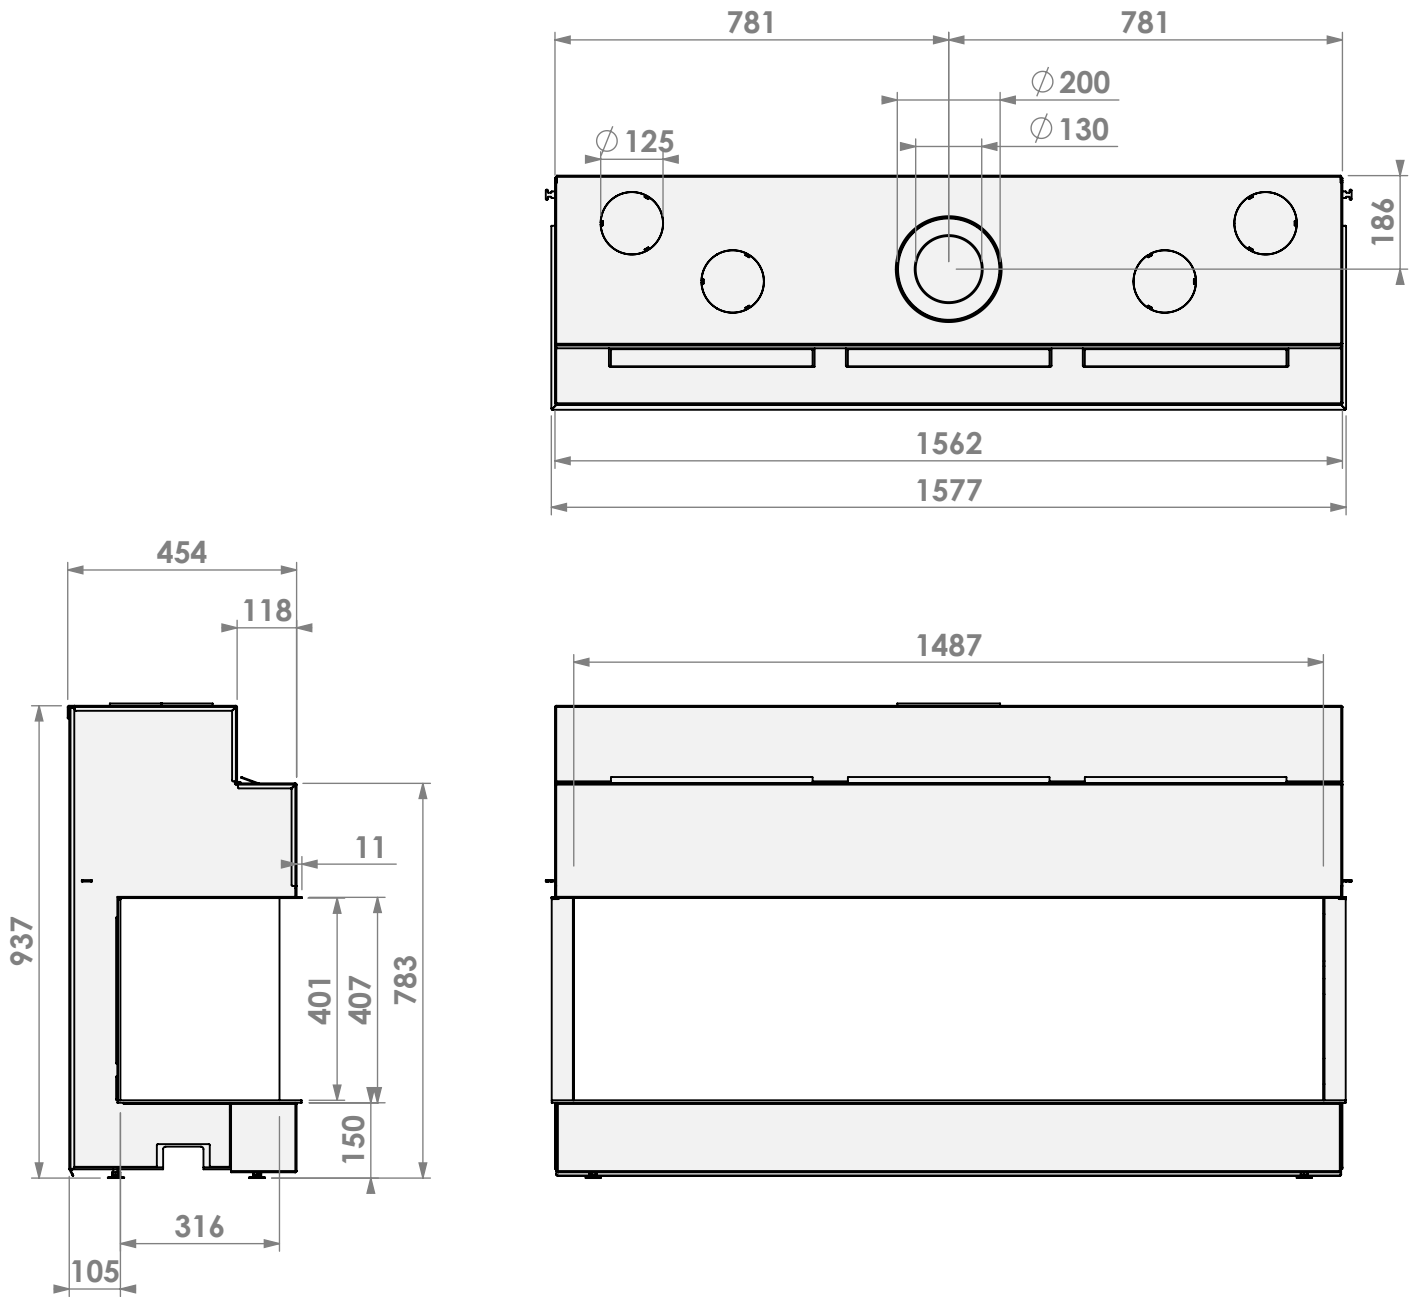

**belfires**

Barbas Bellfires B.V.  
 Hallenstraat 17  
 5531 AB Bladel  
 The Netherlands  
 www.barbasbellfires.com

Name: View Bell XL-3 hidden door

Modifications reserved

Scale: 1:15  
 Unit: mm

Version: 0

**belfires**

Barbas Bellfires B.V.  
 Hallenstraat 17  
 5531 AB Bladel  
 The Netherlands  
 www.barbasbellfires.com

Name: View Bell XL-3 hidden door+10cm

Modifications reserved

Scale: 1:15  
 Unit: mm

Version: 0

Verlengde stelpoten  
Extended adjustable legs

\* = can be shortened to 13 cm in steps of 5 cm

Verlengde stelpoten  
Extended adjustable legs

\* = can be shortened to 13 cm in steps of 5 cm

**belfires**

Barbas Belfires B.V.  
Hallenstraat 17  
5531 AB Bladel  
The Netherlands  
www.barbasbelfires.com

Name: View Bell XL-3 hidden door convection casing

Modifications reserved

Scale: 1:15  
Unit: mm

Version: 0

Verlengde stelpoten  
Extended adjustable legs

\* = can be shortened to 13 cm in steps of 5 cm