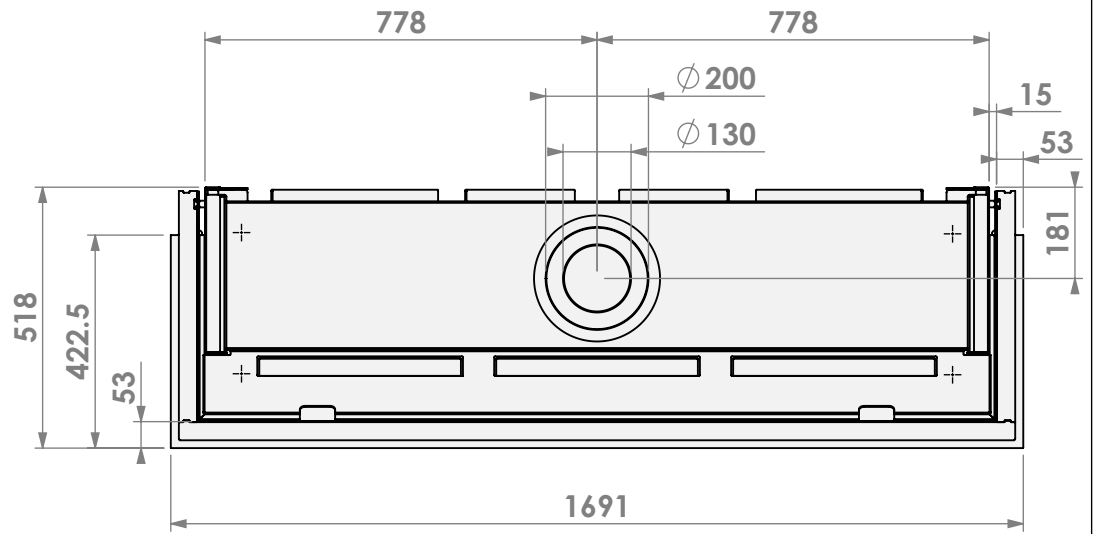

**belfires**

Barbas Bellfires B.V.  
 Hallenstraat 17  
 5531 AB Bladel  
 The Netherlands  
 www.barbasbellfires.com

Name: View Bell XL-3 hidden door

Modifications reserved

Scale: 1:15  
 Unit: mm

Version: 0

**belfires**

Barbas Bellfires B.V.  
 Hallenstraat 17  
 5531 AB Bladel  
 The Netherlands  
 www.barbasbellfires.com

Name: View Bell XL-3 hidden door+10cm

Modifications reserved

Scale: 1:15  
 Unit: mm

Version: 0

Verlengde stelpoten  
Extended adjustable legs

\* = can be shortened to 13 cm in steps of 5 cm

Verlengde stelpoten  
Extended adjustable legs

\* = can be shortened to 13 cm in steps of 5 cm

**belfires**

Barbas Belfires B.V.  
Hallenstraat 17  
5531 AB Bladel  
The Netherlands  
www.barbasbelfires.com

Name: View Bell XL-3 hidden door convection casing

Modifications reserved

Scale: 1:15  
Unit: mm

Version: 0

Verlengde stelpoten  
Extended adjustable legs

\* = can be shortened to 13 cm in steps of 5 cm