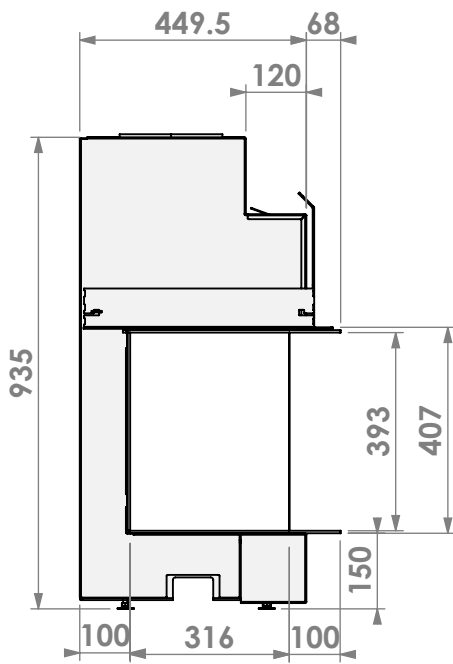

**belfires**

Barbas Bellfires B.V.  
 Hallenstraat 17  
 5531 AB Bladel  
 The Netherlands  
 www.barbasbellfires.com

Name: View Bell XL-3 hidden door

Modifications reserved

Scale: 1:15  
 Unit: mm

Version: 0

**belfires**

Barbas Bellfires B.V.  
 Hallenstraat 17  
 5531 AB Bladel  
 The Netherlands  
 www.barbasbellfires.com

Name: View Bell XL-3 hidden door+10cm

Modifications reserved

Scale: 1:15  
 Unit: mm

Version: 0

Verlengde stelpoten  
Extended adjustable legs

\* = can be shortened to 13 cm in steps of 5 cm

Verlengde stelpoten  
Extended adjustable legs

\* = can be shortened to 13 cm in steps of 5 cm

**belfires**

Barbas Belfires B.V.  
Hallenstraat 17  
5531 AB Bladel  
The Netherlands  
www.barbasbelfires.com

Name: View Bell XL-3 hidden door convection casing

Modifications reserved

Scale: 1:15  
Unit: mm

Version: 0

Verlengde stelpoten  
Extended adjustable legs

\* = can be shortened to 13 cm in steps of 5 cm