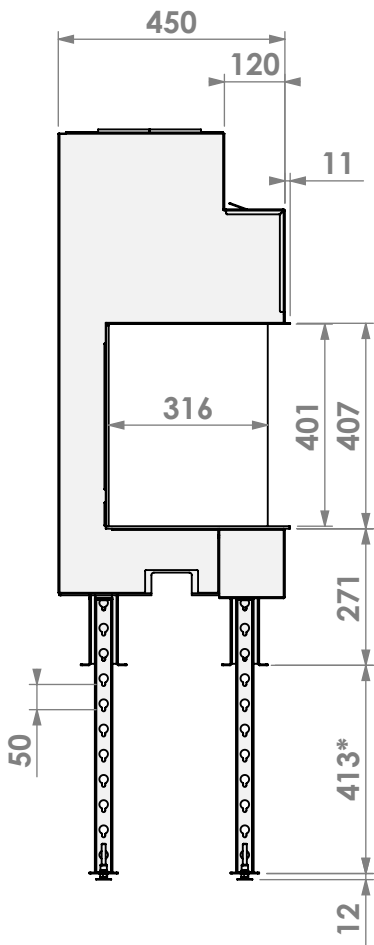

**belfires**

Barbas Bellfires B.V.  
 Hallenstraat 17  
 5531 AB Bladel  
 The Netherlands  
 www.barbasbellfires.com

Name: View Bell XL-3 hidden door

Modifications reserved

Scale: 1:15  
 Unit: mm

Version: 0

**belfires**

Barbas Bellfires B.V.  
 Hallenstraat 17  
 5531 AB Bladel  
 The Netherlands  
 www.barbasbellfires.com

Name: View Bell XL-3 hidden door+10cm

Modifications reserved

Scale: 1:15  
 Unit: mm

Version: 0

Verlengde stelpoten  
Extended adjustable legs

\* = can be shortened to 13 cm in steps of 5 cm

Verlengde stelpoten  
Extended adjustable legs

\* = can be shortened to 13 cm in steps of 5 cm

**belfires**

Barbas Belfires B.V.  
Hallenstraat 17  
5531 AB Bladel  
The Netherlands  
www.barbasbelfires.com

Name: View Bell XL-3 hidden door convection casing

Modifications reserved

Scale: 1:15  
Unit: mm

Version: 0

Verlengde stelpoten  
Extended adjustable legs

\* = can be shortened to 13 cm in steps of 5 cm