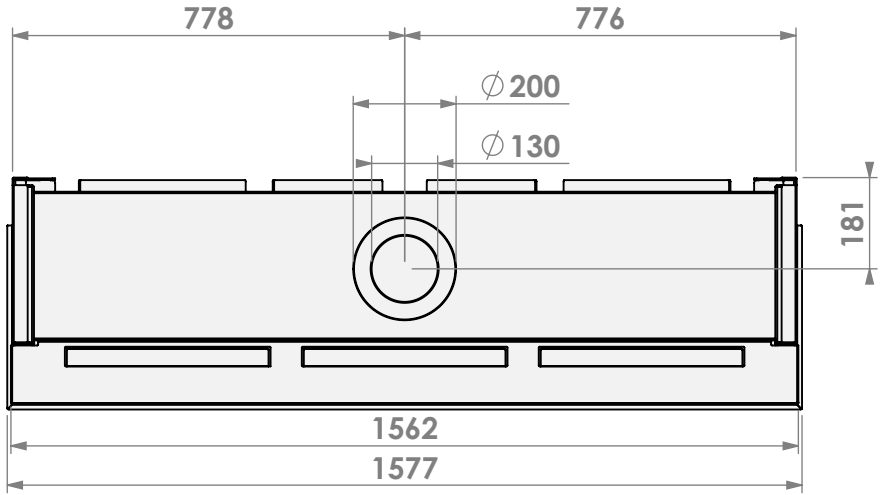

**belfires**

Barbas Bellfires B.V.  
 Hallenstraat 17  
 5531 AB Bladel  
 The Netherlands  
 www.barbasbellfires.com

Name: View Bell XL-3 hidden door+10cm

Modifications reserved

Scale: 1:15  
 Unit: mm

Version: 0

Verlengde stelpoten  
Extended adjustable legs

\* = can be shortened to 13 cm in steps of 5 cm

Verlengde stelpoten  
Extended adjustable legs

\* = can be shortened to 13 cm in steps of 5 cm

**belfires**

Barbas Belfires B.V.  
Hallenstraat 17  
5531 AB Bladel  
The Netherlands  
www.barbasbelfires.com

Name: View Bell XL-3 hidden door convection casing

Modifications reserved

Scale: 1:15  
Unit: mm

Version: 0

Verlengde stelpoten  
Extended adjustable legs

\* = can be shortened to 13 cm in steps of 5 cm