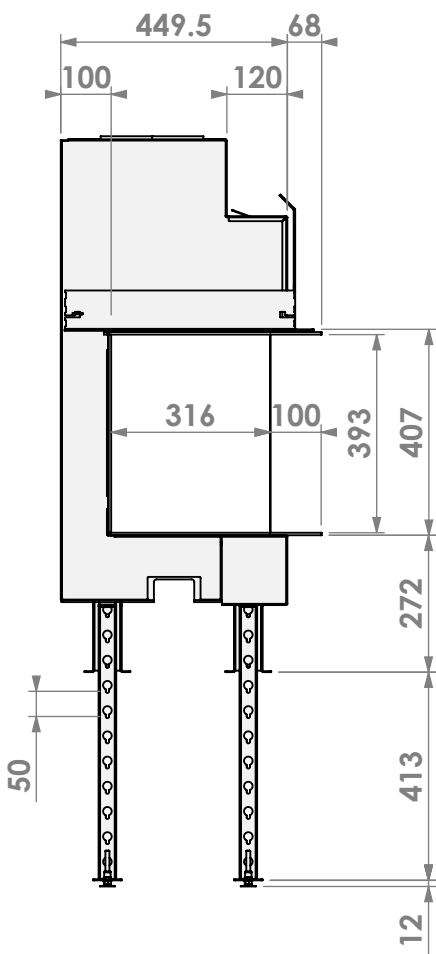

**belfires**

Barbas Bellfires B.V.  
 Hallenstraat 17  
 5531 AB Bladel  
 The Netherlands  
 www.barbasbellfires.com

Name: View Bell XL-3 hidden door+10cm

Modifications reserved

Scale: 1:15  
 Unit: mm

Version: 0

Verlengde stelpoten  
Extended adjustable legs

\* = can be shortened to 13 cm in steps of 5 cm

Verlengde stelpoten  
Extended adjustable legs

\* = can be shortened to 13 cm in steps of 5 cm

**belfires**

Barbas Belfires B.V.  
Hallenstraat 17  
5531 AB Bladel  
The Netherlands  
www.barbasbelfires.com

Name: View Bell XL-3 hidden door convection casing

Modifications reserved

Scale: 1:15  
Unit: mm

Version: 0

Verlengde stelpoten  
Extended adjustable legs

\* = can be shortened to 13 cm in steps of 5 cm