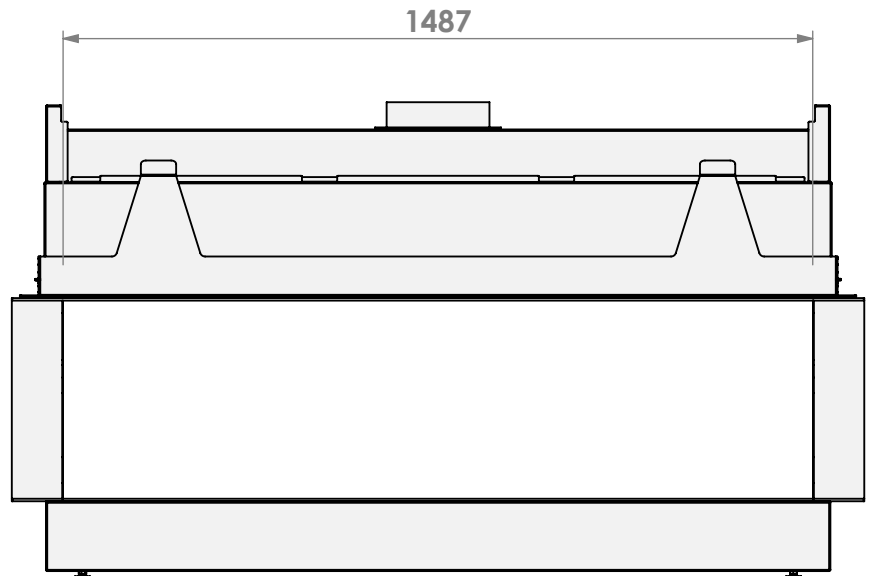

**belfires**

Barbas Bellfires B.V.  
 Hallenstraat 17  
 5531 AB Bladel  
 The Netherlands  
 www.barbasbellfires.com

Name: View Bell XL-3 hidden door

Modifications reserved

Scale: 1:15  
 Unit: mm

Version: 0

**belfires**

Barbas Bellfires B.V.  
 Hallenstraat 17  
 5531 AB Bladel  
 The Netherlands  
 www.barbasbellfires.com

Name: View Bell XL-3 hidden door+10cm

Modifications reserved

Scale: 1:15  
 Unit: mm

Version: 0

Verlengde stelpoten  
Extended adjustable legs

\* = can be shortened to 13 cm in steps of 5 cm

Verlengde stelpoten  
Extended adjustable legs

\* = can be shortened to 13 cm in steps of 5 cm

**belfires**

Barbas Belfires B.V.  
Hallenstraat 17  
5531 AB Bladel  
The Netherlands  
www.barbasbelfires.com

Name: View Bell XL-3 hidden door convection casing

Modifications reserved

Scale: 1:15  
Unit: mm

Version: 0

Verlengde stelpoten  
Extended adjustable legs

\* = can be shortened to 13 cm in steps of 5 cm