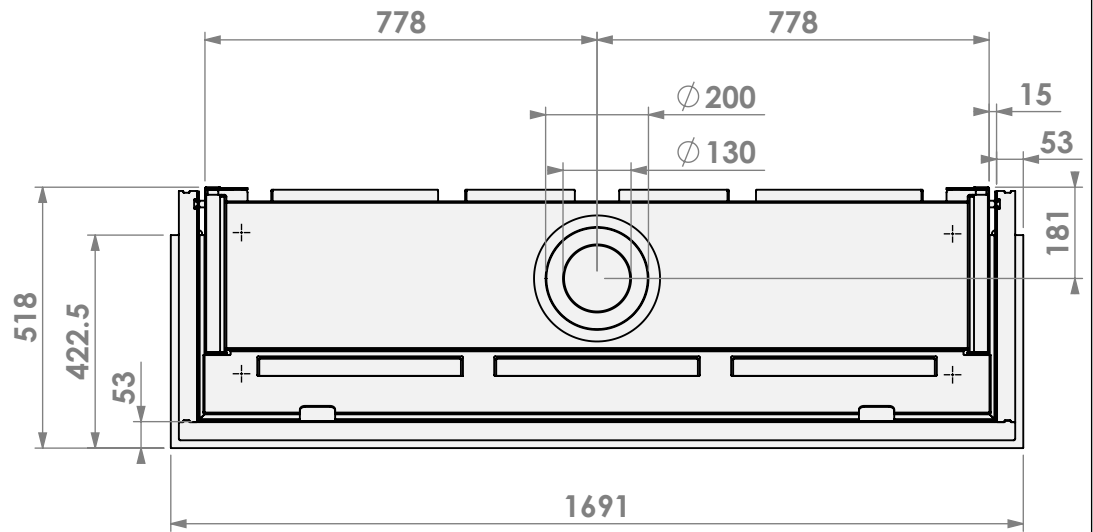

Verlengde stelpoten  
Extended adjustable legs

\* = can be shortened to 13 cm in steps of 5 cm

Verlengde stelpoten  
Extended adjustable legs

\* = can be shortened to 13 cm in steps of 5 cm

**belfires**

Barbas Belfires B.V.  
Hallenstraat 17  
5531 AB Bladel  
The Netherlands  
www.barbasbelfires.com

Name: View Bell XL-3 hidden door convection casing

Modifications reserved

Scale: 1:15  
Unit: mm

Version: 0

Verlengde stelpoten  
Extended adjustable legs

\* = can be shortened to 13 cm in steps of 5 cm