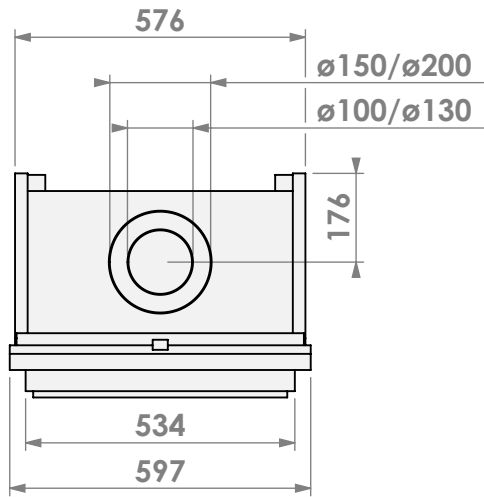

belfires

Barbas Bellfires B.V.
 Hallenstraat 17
 5531 AB Bladel
 The Netherlands
 www.barbasbellfires.com

Name: **VBS-3 hidden door**

Modifications reserved

Scale: **1:15**
 Unit: **mm**

Version: **0**

belfires

Barbas Bellfires B.V.
Hallenstraat 17
5531 AB Bladel
The Netherlands
www.barbasbellfires.com

Name: **VBS-3 floating frame**

Modifications reserved

Scale: **1:15**
Unit: **mm**

Version: **0**

* = optional extended adjustable legs max. + 350 mm

Name: VBS-3 hidden door+ 7cm

Modifications reserved

Scale: 1:15
 Unit: mm

Version: 0

belfires

Barbas Belfires B.V.
 Hallenstraat 17
 5531 AB Bladel
 The Netherlands
www.barbasbelfires.com

Name: VBS-3 hidden door+ 10cm

Modifications reserved

Scale: 1:15
 Unit: mm

Version: 0