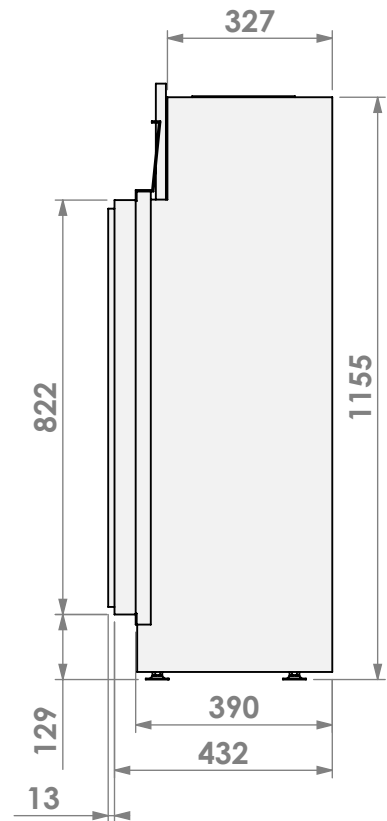

belfires

Barbas Bellfires B.V.
 Hallenstraat 17
 5531 AB Bladel
 The Netherlands
 www.barbasbellfires.com

Name: **VBS-3 hidden door**

Modifications reserved

Scale: **1:15**
 Unit: **mm**

Version: **0**

belfires

Barbas Bellfires B.V.
Hallenstraat 17
5531 AB Bladel
The Netherlands
www.barbasbellfires.com

Name: **VBS-3 floating frame**

Modifications reserved

Scale: **1:15**
Unit: **mm**

Version: **0**

* = optional extended adjustable legs max. + 350 mm

Name: VBS-3 hidden door+ 7cm

Modifications reserved

Scale: 1:15
 Unit: mm

Version: 0

belfires

Barbas Belfires B.V.
 Hallenstraat 17
 5531 AB Bladel
 The Netherlands
www.barbasbelfires.com

Name: VBS-3 hidden door+ 10cm

Modifications reserved

Scale: 1:15
 Unit: mm

Version: 0