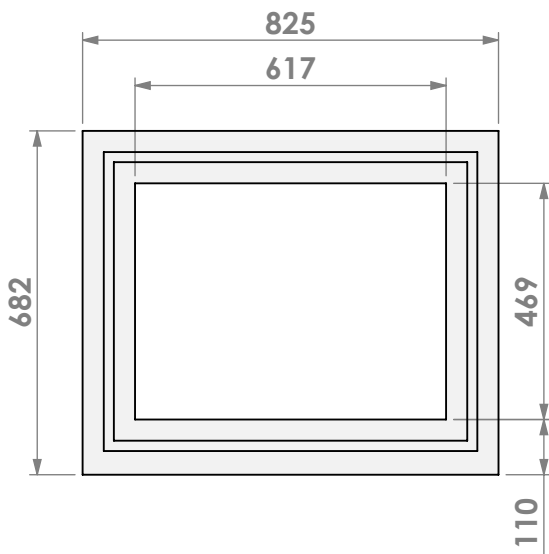

* = optional flue gas outlet $\varnothing$ 150 mm
** = optional air inlet $\varnothing$ 125 mm

barbas

Barbas Bellfires B.V.
Hallenstraat 17
5531 AB Bladel
The Netherlands
www.barbasbellfires.com

Name: Unilux-6 80 classic frame

Modifications reserved

Scale: 1:15
Unit: mm

Version: 0