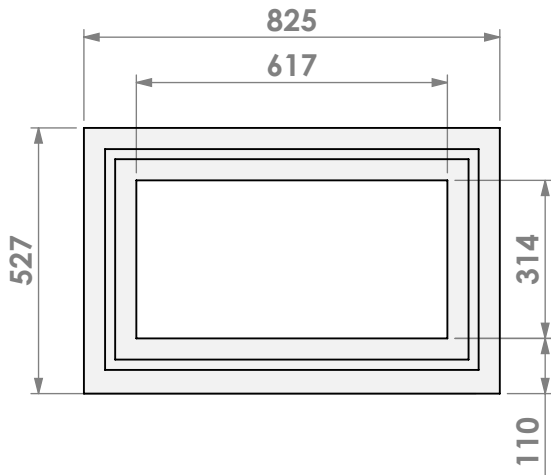

*= optional air inlet $\varnothing$ 125 mm

barbas

Barbas Bellfires B.V.
Hallenstraat 17
5531 AB Bladel
The Netherlands
www.barbasbellfires.com

Name: Unilux-6 75 45' classic frame

Modifications reserved

Scale: 1:15
Unit: mm

Version: 0