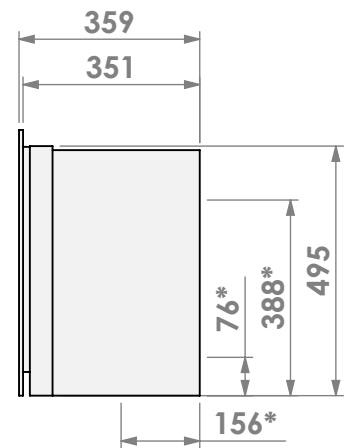

* = optional flue gas outlet $\varnothing$ 150 mm
** = optional air inlet $\varnothing$ 125 mm

barbas

Barbas Bellfires B.V.
Hallenstraat 17
5531 AB Bladel
The Netherlands
www.barbasbellfires.com

Name: Unilux-6 75 classic frame

Modifications reserved

Scale: 1:15
Unit: mm

Version: 0