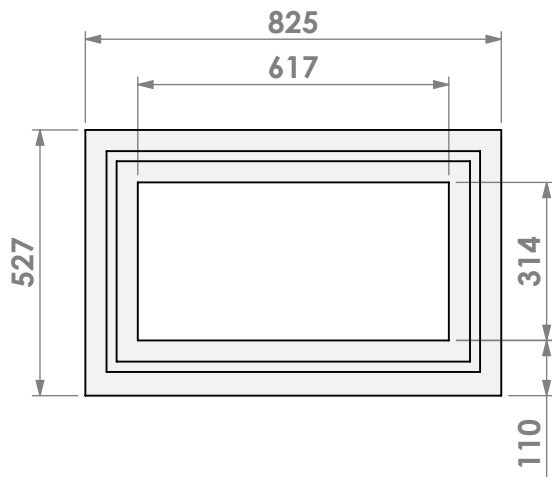

* = optional flue gas outlet $\varnothing$ 150 mm
** = optional air inlet $\varnothing$ 125 mm

barbas

Barbas Bellfires B.V.
Hallenstraat 17
5531 AB Bladel
The Netherlands
www.barbasbellfires.com

Name: Unilux-6 75 classic frame

Modifications reserved

Scale: 1:15
Unit: mm

Version: 0