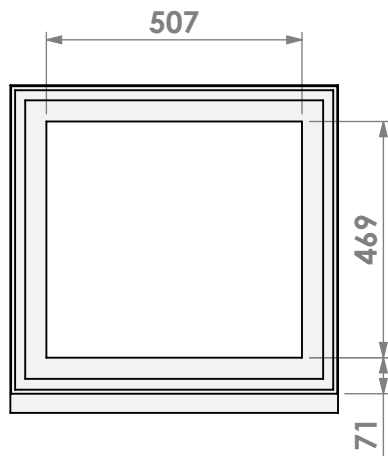

* = optional flue gas outlet $\varnothing$ 150 mm
** = optional air inlet $\varnothing$ 125 mm

barbas

Barbas Bellfires B.V.
Hallenstraat 17
5531 AB Bladel
The Netherlands
www.barbasbellfires.com

Name: Unilux-6 67 built-in frame

Modifications reserved

Scale: 1:15
Unit: mm

Version: 0