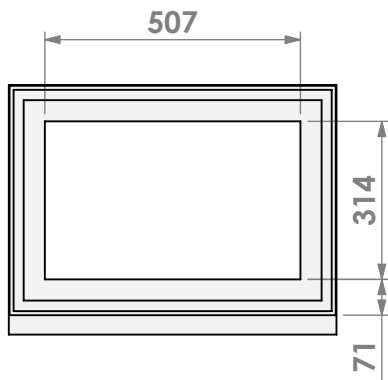

* = optional flue gas outlet $\varnothing$ 150 mm
** = optional air inlet $\varnothing$ 125 mm

barbas

Barbas Bellfires B.V.
Hallenstraat 17
5531 AB Bladel
The Netherlands
www.barbasbellfires.com

Name: Unilux-6 65 built-in frame

Modifications reserved

Scale: 1:15
Unit: mm

Version: 0