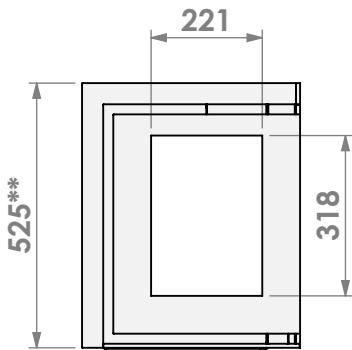

* = optional air inlet $\varnothing 125$ mm
 ** = built-in opening 500 mm

barbas

Barbas Bellfires B.V.
 Hallenstraat 17
 5531 AB Bladel
 The Netherlands
 www.barbasbellfires.com

Name: Unilux-6 265 Left built-in frame

Modifications reserved

Scale: 1:15
 Unit: mm

Version: 0

* = optional air inlet $\varnothing 125$ mm
 ** = built-in opening 500 mm

barbas

Barbas Bellfires B.V.
 Hallenstraat 17
 5531 AB Bladel
 The Netherlands
 www.barbasbellfires.com

Name: Unilux-6 265 Left classic frame

Modifications reserved

Scale: 1:15
 Unit: mm

Version: 0