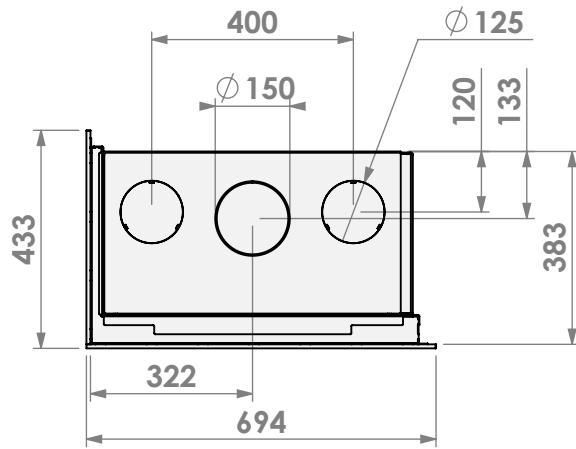

* = optional air inlet $\varnothing 125$ mm
 ** = built-in opening 500 mm

barbas

Barbas Bellfires B.V.
 Hallenstraat 17
 5531 AB Bladel
 The Netherlands
 www.barbasbellfires.com

Name: Unilux-6 265 Left built-in frame

Modifications reserved

Scale: 1:15
 Unit: mm

Version: 0

* = optional air inlet $\varnothing 125$ mm
 ** = built-in opening 500 mm

barbas

Barbas Bellfires B.V.
 Hallenstraat 17
 5531 AB Bladel
 The Netherlands
 www.barbasbellfires.com

Name: Unilux-6 265 Left classic frame

Modifications reserved

Scale: 1:15
 Unit: mm

Version: 0