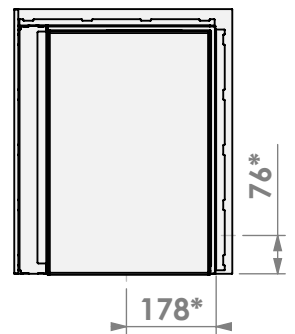

* = optional air inlet $\varnothing 125$ mm
 ** = built-in opening 500 mm

barbas

Barbas Bellfires B.V.
 Hallenstraat 17
 5531 AB Bladel
 The Netherlands
 www.barbasbellfires.com

Name: Unilux-6 265 Left built-in frame

Modifications reserved

Scale: 1:15
 Unit: mm

Version: 0

* = optional air inlet $\varnothing 125$ mm
 ** = built-in opening 500 mm

barbas

Barbas Bellfires B.V.
 Hallenstraat 17
 5531 AB Bladel
 The Netherlands
 www.barbasbellfires.com

Name: Unilux-6 265 Left classic frame

Modifications reserved

Scale: 1:15
 Unit: mm

Version: 0