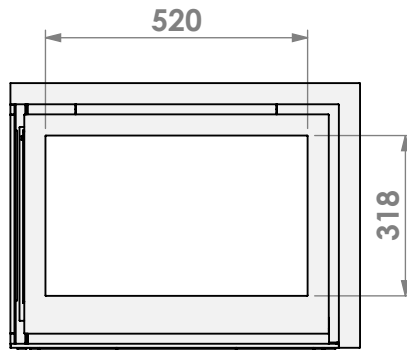

* = optional air inlet $\varnothing 125$ mm
 ** = built-in opening 500 mm

barbas

Barbas Bellfires B.V.
 Hallenstraat 17
 5531 AB Bladel
 The Netherlands
 www.barbasbellfires.com

Name: Unilux-6 265 Left built-in frame

Modifications reserved

Scale: 1:15
 Unit: mm

Version: 0

* = optional air inlet $\varnothing 125$ mm
 ** = built-in opening 500 mm

barbas

Barbas Bellfires B.V.
 Hallenstraat 17
 5531 AB Bladel
 The Netherlands
 www.barbasbellfires.com

Name: Unilux-6 265 Left classic frame

Modifications reserved

Scale: 1:15
 Unit: mm

Version: 0