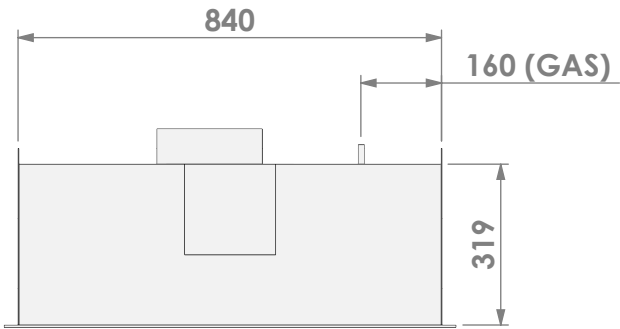

U.K. only !

belfires

Barbas Belfires B.V.
Hallenstraat 17
5531 AB Bladel
The Netherlands
www.barbasbelfires.com

Name: **Unica 2-90 with fan Unlined flue- Back opening 35mm**

Modifications reserved

Scale: **1:15**
Unit: **mm**

Version: **0**