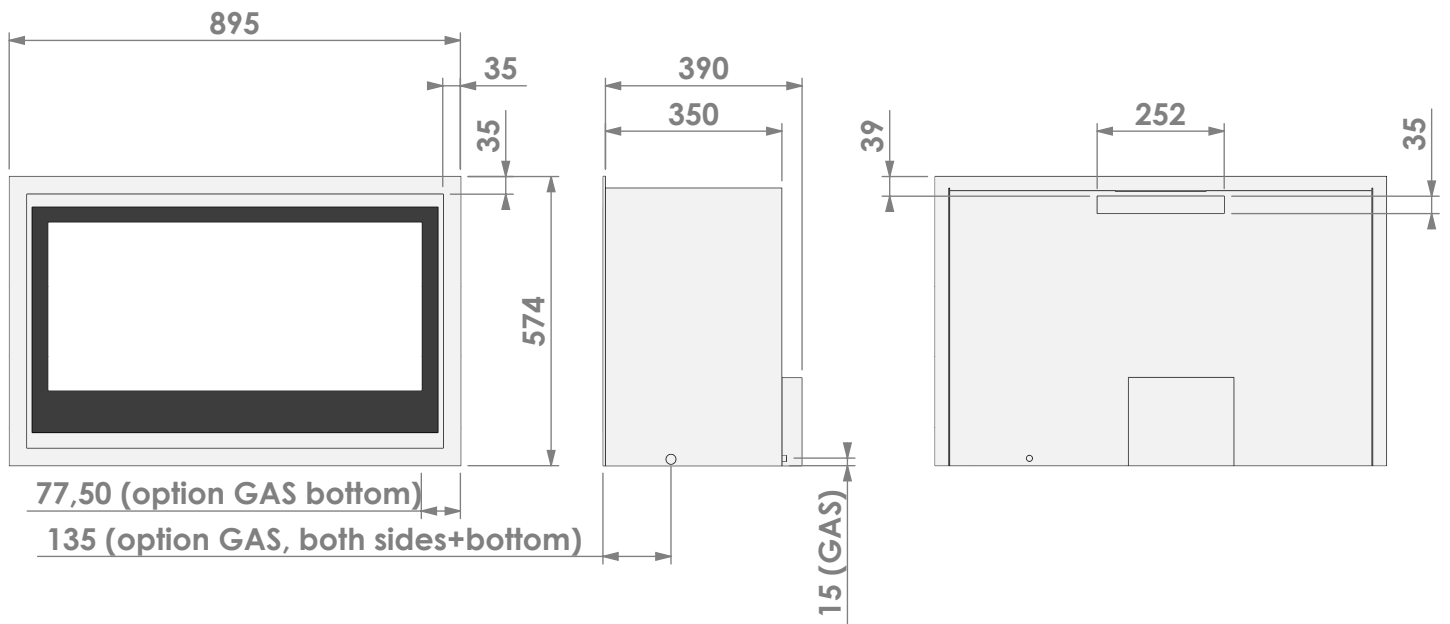

U.K. only !

belfires

Barbas Belfires B.V.
 Hallenstraat 17
 5531 AB Bladel
 The Netherlands
 www.barbasbelfires.com

Name: Unica 2-90 Unlined flue- Back opening 35mm

Modifications reserved

Scale: 1:15
 Unit: mm

Version: 0

U.K. only !

belfires

Barbas Belfires B.V.
 Hallenstraat 17
 5531 AB Bladel
 The Netherlands
 www.barbasbelfires.com

Name: **Unica 2-90 with fan Unlined flue- Back opening 35mm**

Modifications reserved

Scale: **1:15**
 Unit: **mm**

Version: **0**