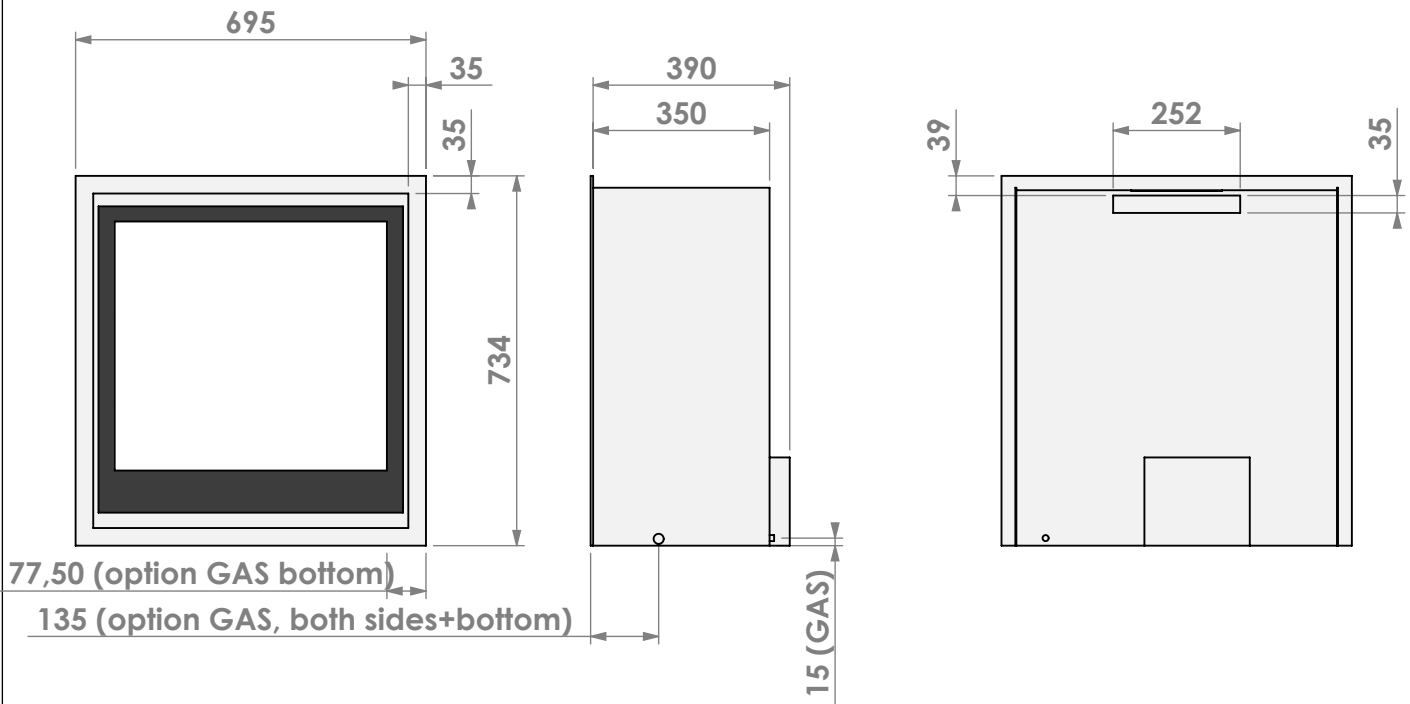

U.K. only !

belfires.

Barbas Bellfires B.V.
Hallenstraat 17
5531 AB Bladel
The Netherlands
www.barbasbellfires.com

Name: **Unica 2-75 with fan Unlined flue Back opening**

35mm
Modifications reserved

Scale: **1:15**
Unit: **mm**

Version: **0**