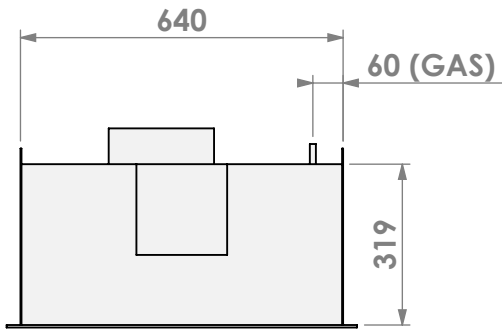

U.K. only !

belfires.

Barbas Bellfires B.V.
Hallenstraat 17
5531 AB Bladel
The Netherlands
www.barbasbellfires.com

Name: **Unica 2-75 with fan Unlined flue Back opening**

35mm
Modifications reserved

Scale: **1:15**
Unit: **mm**

Version: **0**