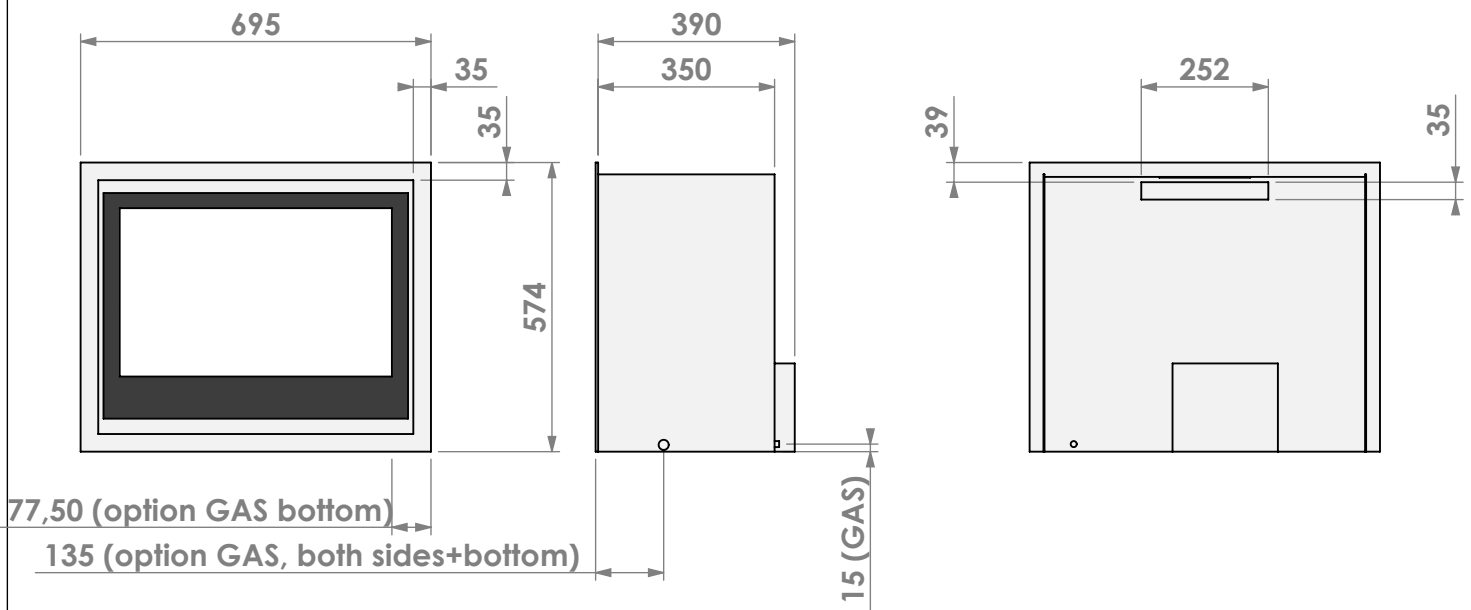

U.K. only !

belfires

Barbas Bellfires B.V.
Hallenstraat 17
5531 AB Bladel
The Netherlands
www.barbasbellfires.com

Name: **Unica 2-70 with fan Unlined flue Back opening**

35mm
Modifications reserved

Scale: **1:15**
Unit: **mm**

Version: **1**