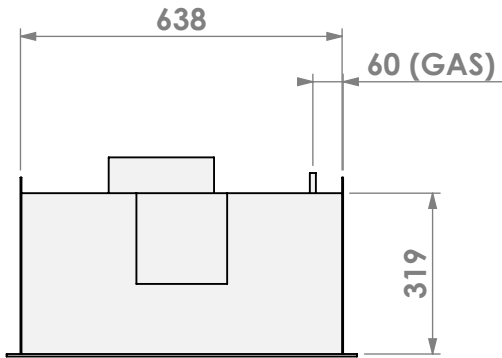

U.K. only !

belfires

Barbas Bellfires B.V.
Hallenstraat 17
5531 AB Bladel
The Netherlands
www.barbasbellfires.com

Name: **Unica 2-70 with fan Unlined flue Back opening**

35mm
Modifications reserved

Scale: **1:15**
Unit: **mm**

Version: **1**