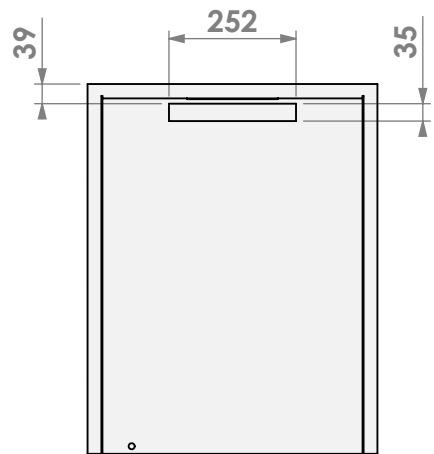

77,50 (option GAS bottom)

135 (option GAS, both sides+bottom)

U.K. only !

belfires

Barbas Bellfires B.V.
Hallenstraat 17
5531 AB Bladel
The Netherlands
www.barbasbellfires.com

Name: Unica 2-55 Unlined flue- Back opening 35mm

Modifications reserved

Scale: 1:15
Unit: mm

Version: 0

U.K. only !

belfires.

Barbas Bellfires B.V.
Hallenstraat 17
5531 AB Bladel
The Netherlands
www.barbasbellfires.com

Name: **Unica 2-55 with fan Unlined flue Back opening**

35mm
Modifications reserved

Scale: **1:15**
Unit: **mm**

Version: **0**