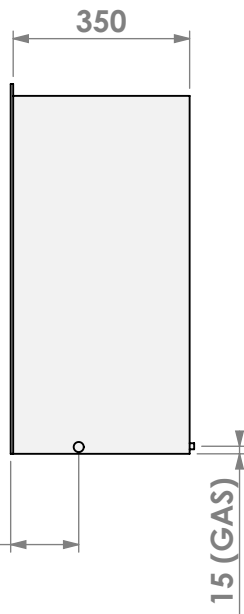

77,50 (option GAS bottom)

135 (option GAS, both sides+bottom)

U.K. only !

belfires

Barbas Bellfires B.V.
Hallenstraat 17
5531 AB Bladel
The Netherlands
www.barbasbellfires.com

Name: Unica 2-55 Unlined flue- Back opening 35mm

Modifications reserved

Scale: 1:15
Unit: mm

Version: 0

U.K. only !

belfires.

Barbas Bellfires B.V.
Hallenstraat 17
5531 AB Bladel
The Netherlands
www.barbasbellfires.com

Name: **Unica 2-55 with fan Unlined flue Back opening**

35mm
Modifications reserved

Scale: **1:15**
Unit: **mm**

Version: **0**