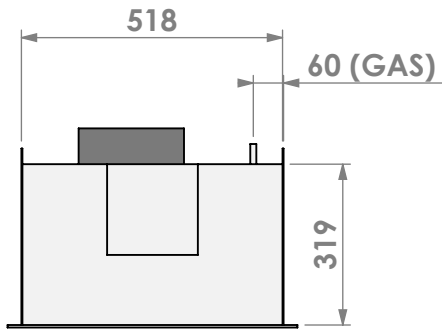

Modifications reserved

Scale: 1:15
Unit: mm

Version: 0

U.K. only !

belfires.

Barbas Bellfires B.V.
Hallenstraat 17
5531 AB Bladel
The Netherlands
www.barbasbellfires.com

Name: **Unica 2-55 with fan Unlined flue Back opening**

35mm
Modifications reserved

Scale: **1:15**
Unit: **mm**

Version: **0**