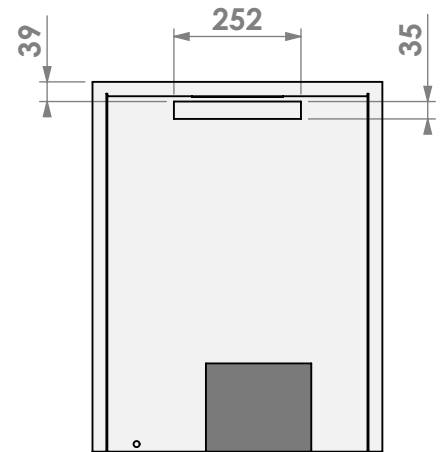

Modifications reserved

Scale: 1:15
Unit: mm

Version: 0

U.K. only !

belfires.

Barbas Bellfires B.V.
Hallenstraat 17
5531 AB Bladel
The Netherlands
www.barbasbellfires.com

Name: **Unica 2-55 with fan Unlined flue Back opening**

35mm
Modifications reserved

Scale: **1:15**
Unit: **mm**

Version: **0**