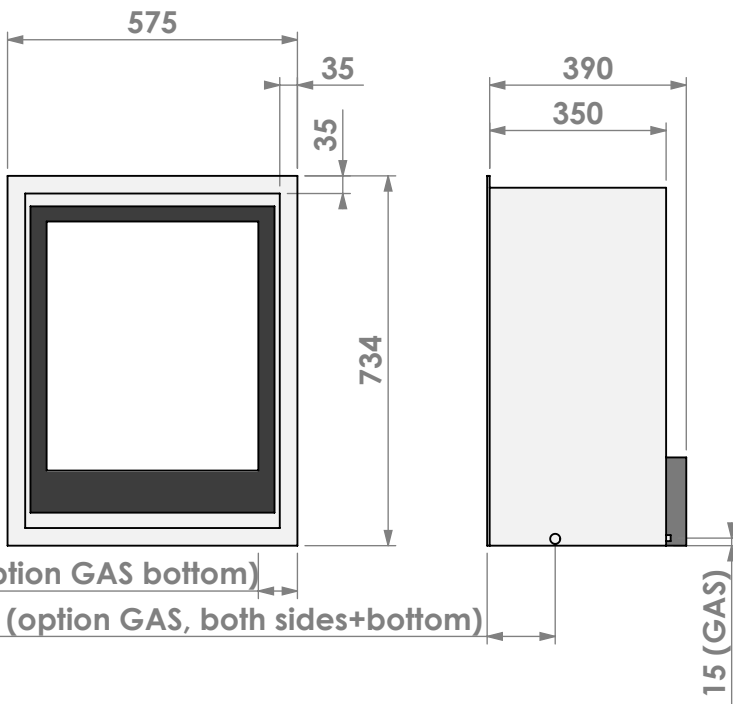

77,50 (option GAS bottom)

135 (option GAS, both sides+bottom)

U.K. only !

belfires

Barbas Bellfires B.V.
Hallenstraat 17
5531 AB Bladel
The Netherlands
www.barbasbellfires.com

Name: Unica 2-55 Unlined flue- Back opening 35mm

Modifications reserved

Scale: 1:15
Unit: mm

Version: 0

U.K. only !

belfires.

Barbas Bellfires B.V.
Hallenstraat 17
5531 AB Bladel
The Netherlands
www.barbasbellfires.com

Name: **Unica 2-55 with fan Unlined flue Back opening**

35mm
Modifications reserved

Scale: **1:15**
Unit: **mm**

Version: **0**