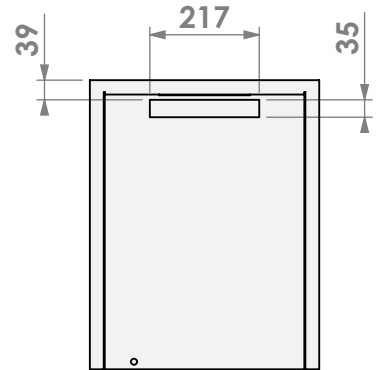

78 (option GAS bottom)

135 (option GAS, both sides+bottom)

U.K. only !

belfires

Barbas Bellfires B.V.
Hallenstraat 17
5531 AB Bladel
The Netherlands
www.barbasbellfires.com

Name: Unica 2-40 Unlined flue- Back opening 35mm

Modifications reserved

Scale: 1:15
Unit: mm

Version: 0