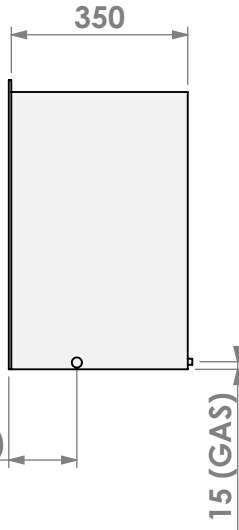

78 (option GAS bottom)

135 (option GAS, both sides+bottom)

U.K. only !

belfires

Barbas Bellfires B.V.
Hallenstraat 17
5531 AB Bladel
The Netherlands
www.barbasbellfires.com

Name: Unica 2-40 Unlined flue- Back opening 35mm

Modifications reserved

Scale: 1:15
Unit: mm

Version: 0