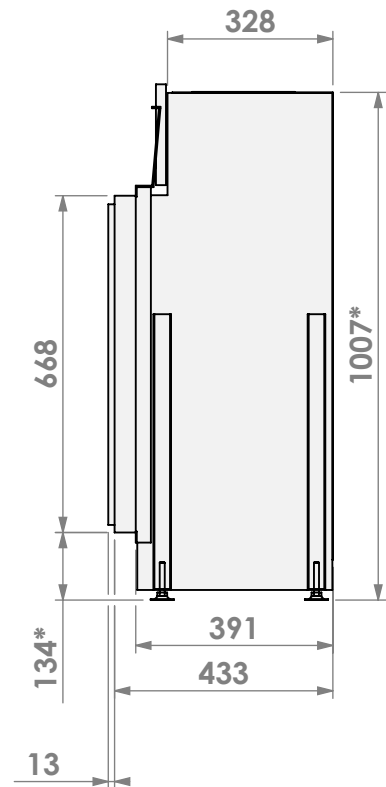

* = optional extended adjustable legs max. + 350 mm

belfires

Barbas Belfires B.V.
Hallenstraat 17
5531 AB Bladel
The Netherlands
www.barbasbelfires.com

Name: **Topsham Large-3 floating frame convection casing**

Modifications reserved

Scale: **1:15**
Unit: **mm**

Version: **0**

* = optional extended adjustable legs max. + 350 mm

belfires

Barbas Belfires B.V.
Hallenstraat 17
5531 AB Bladel
The Netherlands
www.barbasbelfires.com

Name: **Topsham Large-3 hidden door+ 7cm**

Modifications reserved

Scale: **1:15**
Unit: **mm**

Version: **0**

* = optional extended adjustable legs max. + 350 mm

belfires

Barbas Bellfires B.V.
Hallenstraat 17
5531 AB Bladel
The Netherlands
www.barbasbellfires.com

Name: **Topsham Large-3 Slim kader**

Modifications reserved

Scale: **1:15**
Unit: **mm**

Version: **0**