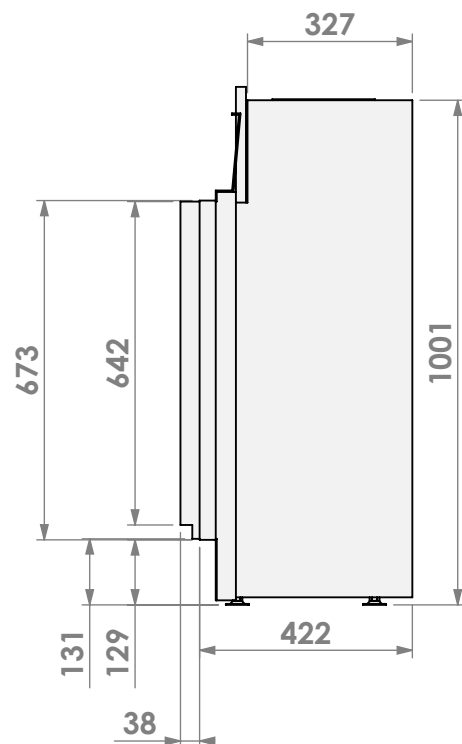

belfires

Barbas Bellfires B.V.
Hallenstraat 17
5531 AB Bladel
The Netherlands
www.barbasbellfires.com

Name: **Topsham Large-3 hidden door+ 7cm**

Modifications reserved

Scale: **1:15**
Unit: **mm**

Version: **0**