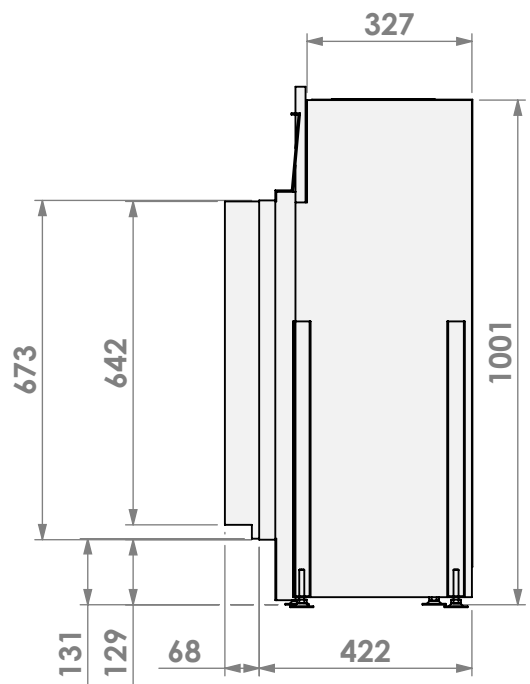

Modifications reserved

Scale: **1:15**
Unit: **mm**

Version: **0**

* = optional extended adjustable legs max. + 350 mm

belfires

Barbas Belfires B.V.
Hallenstraat 17
5531 AB Bladel
The Netherlands
www.barbasbelfires.com

Name: Topsham Large-3 hidden door convection casing

Modifications reserved

Scale: 1:15
Unit: mm

Version: 0

belfires

Barbas Bellfires B.V.
Hallenstraat 17
5531 AB Bladel
The Netherlands
www.barbasbellfires.com

Name: **Topsham Large-3 hidden door+ 10cm**

Modifications reserved

Scale: **1:15**
Unit: **mm**

Version: **0**