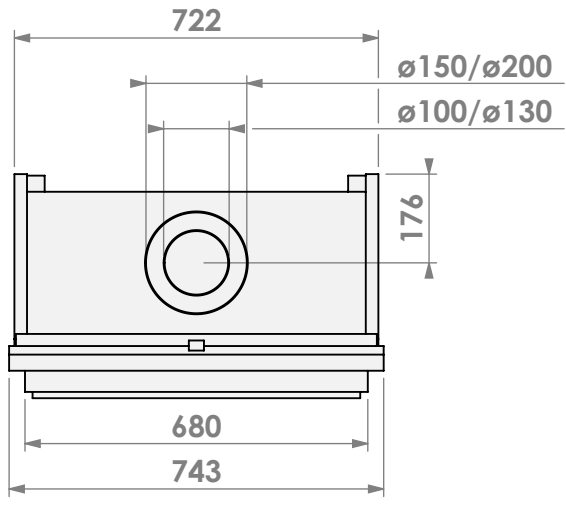

belfires

Barbas Bellfires B.V.
 Hallenstraat 17
 5531 AB Bladel
 The Netherlands
 www.barbasbellfires.com

Name: **Topsham Large-3 hidden door**

Modifications reserved

Scale: **1:15**
 Unit: **mm**

Version: **0**

* = optional extended adjustable legs max. + 350 mm

belfires

Barbas Belfires B.V.
Hallenstraat 17
5531 AB Bladel
The Netherlands
www.barbasbelfires.com

Name: **Topsham Large-3 floating frame convection casing**

Modifications reserved

Scale: **1:15**
Unit: **mm**

Version: **0**

* = optional extended adjustable legs max. + 350 mm

belfires

Barbas Belfires B.V.
Hallenstraat 17
5531 AB Bladel
The Netherlands
www.barbasbelfires.com

Name: **Topsham Large-3 hidden door+ 10cm**

Modifications reserved

Scale: **1:15**
Unit: **mm**

Version: **0**