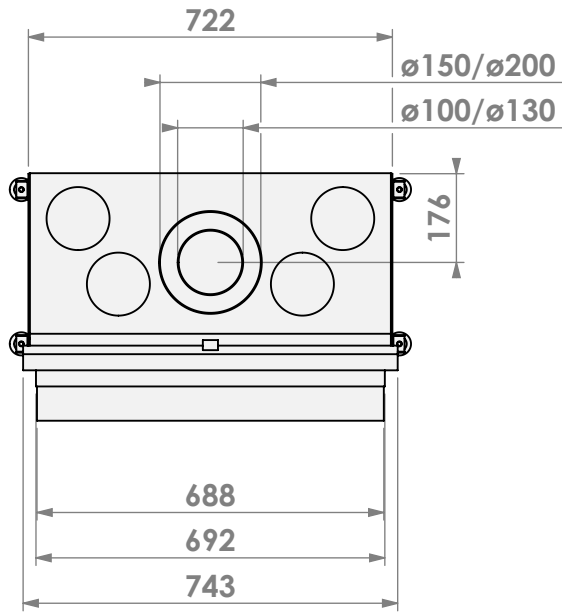

Modifications reserved

Scale: **1:15**
Unit: **mm**

Version: **0**

* = optional extended adjustable legs max. + 350 mm

belfires

Barbas Belfires B.V.
Hallenstraat 17
5531 AB Bladel
The Netherlands
www.barbasbelfires.com

Name: Topsham Large-3 hidden door convection casing

Modifications reserved

Scale: 1:15
Unit: mm

Version: 0

belfires

Barbas Bellfires B.V.
Hallenstraat 17
5531 AB Bladel
The Netherlands
www.barbasbellfires.com

Name: **Topsham Large-3 hidden door+ 10cm**

Modifications reserved

Scale: **1:15**
Unit: **mm**

Version: **0**