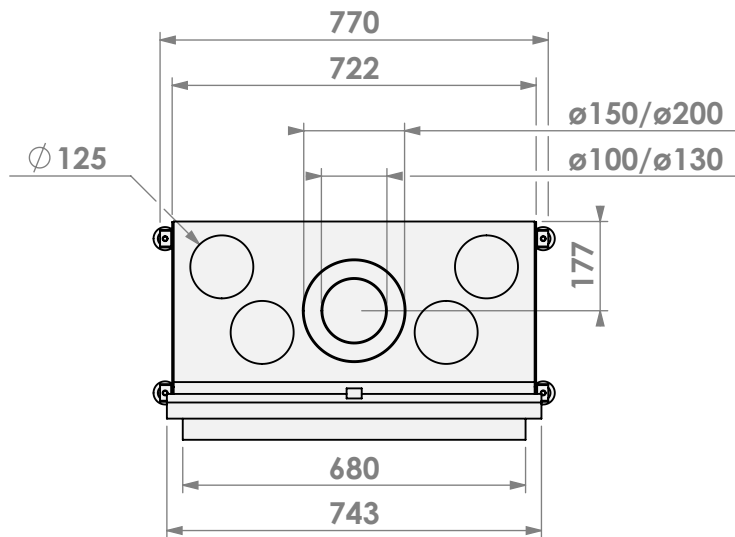

* = optional extended adjustable legs max. + 350 mm

belfires

Barbas Belfires B.V.
Hallenstraat 17
5531 AB Bladel
The Netherlands
www.barbasbelfires.com

Name: **Topsham Large-3 floating frame convection casing**

Modifications reserved

Scale: **1:15**
Unit: **mm**

Version: **0**

* = optional extended adjustable legs max. + 350 mm

belfires

Barbas Belfires B.V.
Hallenstraat 17
5531 AB Bladel
The Netherlands
www.barbasbelfires.com

Name: **Topsham Large-3 hidden door+ 7cm**

Modifications reserved

Scale: **1:15**
Unit: **mm**

Version: **0**

* = optional extended adjustable legs max. + 350 mm

belfires

Barbas Bellfires B.V.
Hallenstraat 17
5531 AB Bladel
The Netherlands
www.barbasbellfires.com

Name: **Topsham Large-3 Slim kader**

Modifications reserved

Scale: **1:15**
Unit: **mm**

Version: **0**