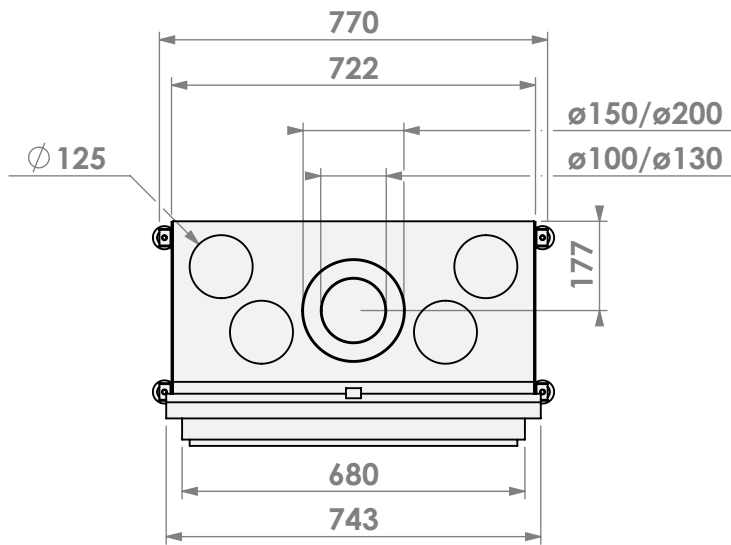

belfires

Barbas Bellfires B.V.
 Hallenstraat 17
 5531 AB Bladel
 The Netherlands
 www.barbasbellfires.com

Name: **Topsham Large-3 hidden door**

Modifications reserved

Scale: **1:15**
 Unit: **mm**

Version: **0**

* = optional extended adjustable legs max. + 350 mm

belfires

Barbas Belfires B.V.
Hallenstraat 17
5531 AB Bladel
The Netherlands
www.barbasbelfires.com

Name: **Topsham Large-3 floating frame convection casing**

Modifications reserved

Scale: **1:15**
Unit: **mm**

Version: **0**

* = optional extended adjustable legs max. + 350 mm

belfires

Barbas Belfires B.V.
Hallenstraat 17
5531 AB Bladel
The Netherlands
www.barbasbelfires.com

Name: **Topsham Large-3 hidden door+ 10cm**

Modifications reserved

Scale: **1:15**
Unit: **mm**

Version: **0**