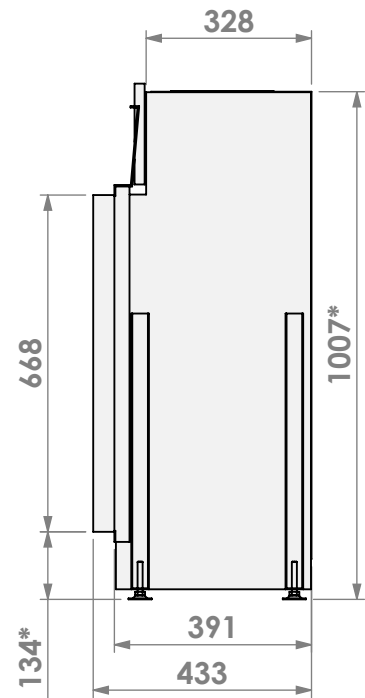

* = optional extended adjustable legs max. + 350 mm

belfires

Barbas Belfires B.V.
Hallenstraat 17
5531 AB Bladel
The Netherlands
www.barbasbelfires.com

Name: **Topsham Large-3 floating frame convection casing**

Modifications reserved

Scale: **1:15**
Unit: **mm**

Version: **0**

* = optional extended adjustable legs max. + 350 mm

belfires

Barbas Belfires B.V.
Hallenstraat 17
5531 AB Bladel
The Netherlands
www.barbasbelfires.com

Name: **Topsham Large-3 hidden door+ 7cm**

Modifications reserved

Scale: **1:15**
Unit: **mm**

Version: **0**

* = optional extended adjustable legs max. + 350 mm

belfires

Barbas Bellfires B.V.
Hallenstraat 17
5531 AB Bladel
The Netherlands
www.barbasbellfires.com

Name: **Topsham Large-3 Slim kader**

Modifications reserved

Scale: **1:15**
Unit: **mm**

Version: **0**