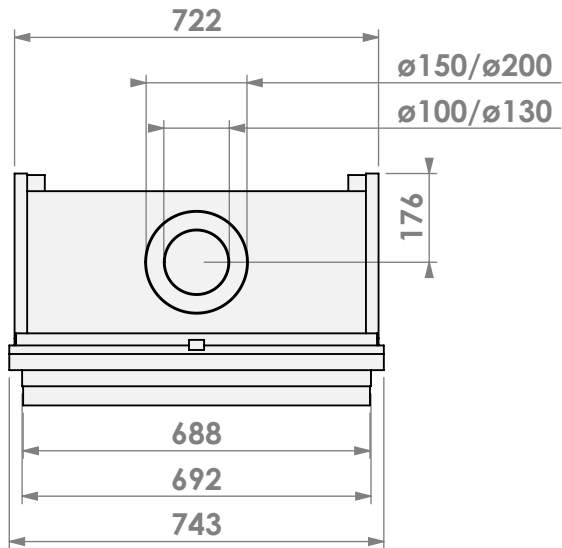

Modifications reserved

Scale: **1:15**
Unit: **mm**

Version: **0**

* = optional extended adjustable legs max. + 350 mm

belfires

Barbas Belfires B.V.
Hallenstraat 17
5531 AB Bladel
The Netherlands
www.barbasbelfires.com

Name: Topsham Large-3 hidden door convection casing

Modifications reserved

Scale: 1:15
Unit: mm

Version: 0

belfires

Barbas Bellfires B.V.
Hallenstraat 17
5531 AB Bladel
The Netherlands
www.barbasbellfires.com

Name: **Topsham Large-3 hidden door+ 10cm**

Modifications reserved

Scale: **1:15**
Unit: **mm**

Version: **0**