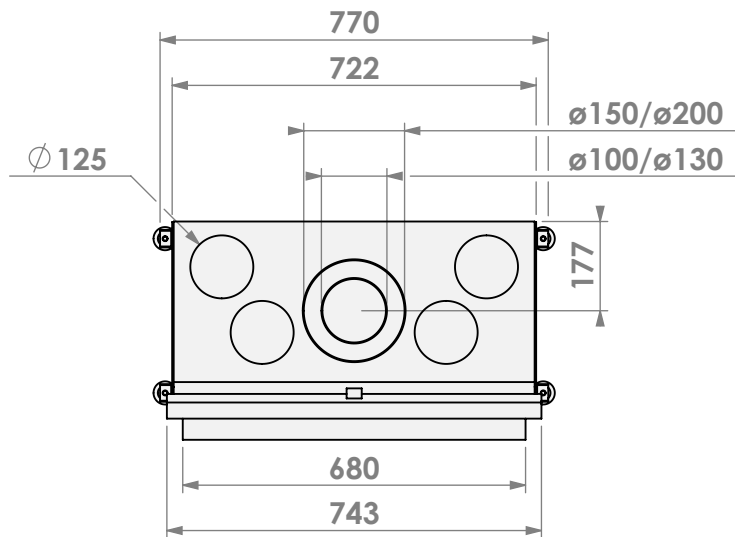

* = optional extended adjustable legs max. + 350 mm

belfires

Barbas Belfires B.V.
Hallenstraat 17
5531 AB Bladel
The Netherlands
www.barbasbelfires.com

Name: **Topsham Large-3 floating frame convection casing**

Modifications reserved

Scale: **1:15**
Unit: **mm**

Version: **0**

* = optional extended adjustable legs max. + 350 mm

belfires

Barbas Belfires B.V.
Hallenstraat 17
5531 AB Bladel
The Netherlands
www.barbasbelfires.com

Name: Topsham Large-3 hidden door convection casing

Modifications reserved

Scale: 1:15
Unit: mm

Version: 0

belfires

Barbas Bellfires B.V.
Hallenstraat 17
5531 AB Bladel
The Netherlands
www.barbasbellfires.com

Name: **Topsham Large-3 hidden door+ 10cm**

Modifications reserved

Scale: **1:15**
Unit: **mm**

Version: **0**