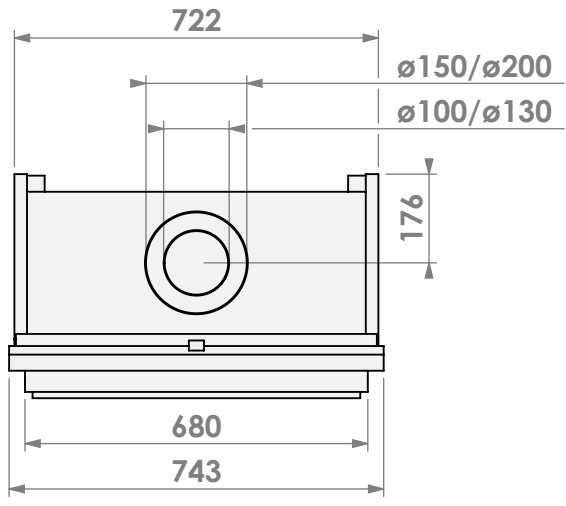

belfires

Barbas Bellfires B.V.
 Hallenstraat 17
 5531 AB Bladel
 The Netherlands
 www.barbasbellfires.com

Name: **Topsham Large-3 hidden door**

Modifications reserved

Scale: **1:15**
 Unit: **mm**

Version: **0**

Modifications reserved

Scale: **1:15**
Unit: **mm**

Version: **0**

* = optional extended adjustable legs max. + 350 mm

belfires

Barbas Belfires B.V.
Hallenstraat 17
5531 AB Bladel
The Netherlands
www.barbasbelfires.com

Name: **Topsham Large-3 Slim kader**

Modifications reserved

Scale: **1:15**
Unit: **mm**

Version: **0**