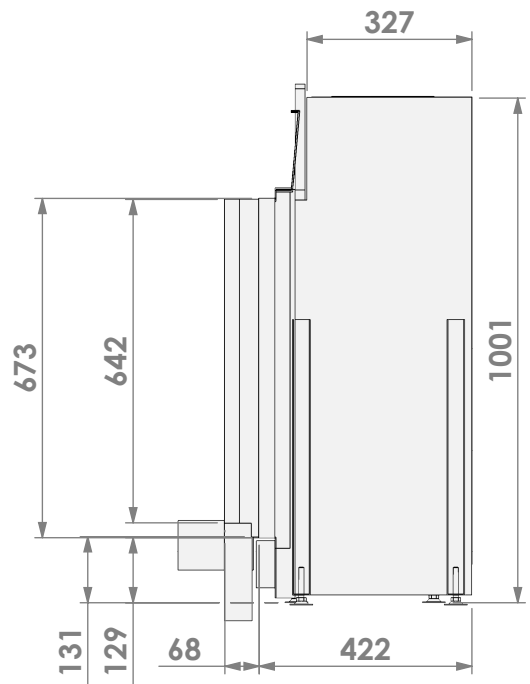

Modifications reserved

Scale: **1:15**
Unit: **mm**

Version: **0**

* = optional extended adjustable legs max. + 350 mm

belfires

Barbas Belfires B.V.
Hallenstraat 17
5531 AB Bladel
The Netherlands
www.barbasbelfires.com

Name: **Topsham Large-3 hidden door convection casing**

Modifications reserved

Scale: **1:15**
Unit: **mm**

Version: **0**

belfires

Barbas Bellfires B.V.
Hallenstraat 17
5531 AB Bladel
The Netherlands
www.barbasbellfires.com

Name: **Topsham Large-3 hidden door+ 7cm**

Modifications reserved

Scale: **1:15**
Unit: **mm**

Version: **0**

* = optional extended adjustable legs max. + 350 mm

belfires

Barbas Bellfires B.V.
Hallenstraat 17
5531 AB Bladel
The Netherlands
www.barbasbellfires.com

Name: **Topsham Large-3 Slim kader**

Modifications reserved

Scale: **1:15**
Unit: **mm**

Version: **0**