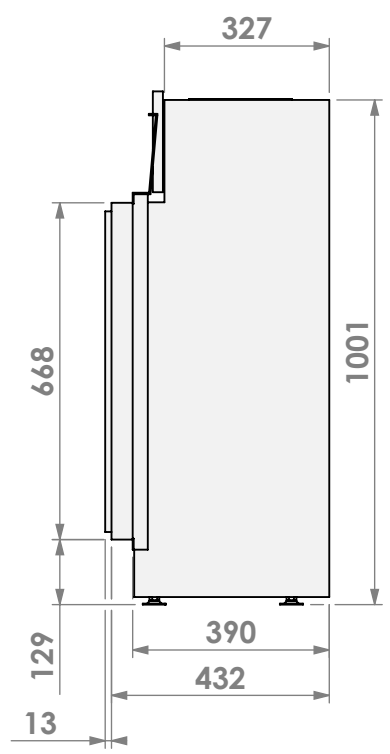

belfires

Barbas Bellfires B.V.
 Hallenstraat 17
 5531 AB Bladel
 The Netherlands
 www.barbasbellfires.com

Name: **Topsham Large-3 hidden door**

Modifications reserved

Scale: **1:15**
 Unit: **mm**

Version: **0**

* = optional extended adjustable legs max. + 350 mm

belfires

Barbas Belfires B.V.
Hallenstraat 17
5531 AB Bladel
The Netherlands
www.barbasbelfires.com

Name: **Topsham Large-3 floating frame convection casing**

Modifications reserved

Scale: **1:15**
Unit: **mm**

Version: **0**

* = optional extended adjustable legs max. + 350 mm

belfires

Barbas Belfires B.V.
Hallenstraat 17
5531 AB Bladel
The Netherlands
www.barbasbelfires.com

Name: **Topsham Large-3 Slim kader**

Modifications reserved

Scale: **1:15**
Unit: **mm**

Version: **0**