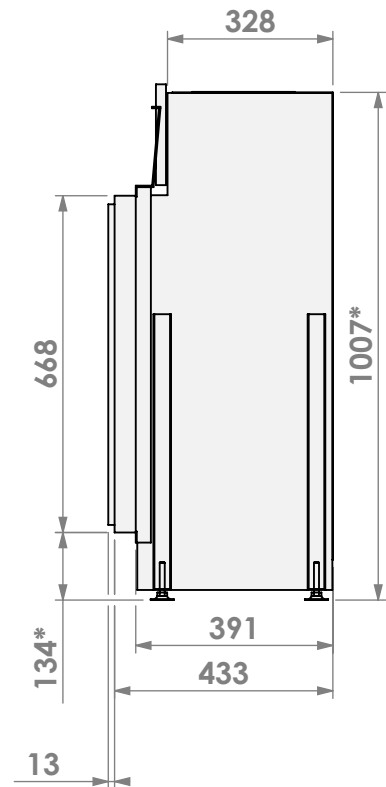

belfires

Barbas Bellfires B.V.
 Hallenstraat 17
 5531 AB Bladel
 The Netherlands
 www.barbasbellfires.com

Name: **Topsham Large-3 hidden door**

Modifications reserved

Scale: **1:15**
 Unit: **mm**

Version: **0**

* = optional extended adjustable legs max. + 350 mm

belfires

Barbas Belfires B.V.
Hallenstraat 17
5531 AB Bladel
The Netherlands
www.barbasbelfires.com

Name: **Topsham Large-3 floating frame convection casing**

Modifications reserved

Scale: **1:15**
Unit: **mm**

Version: **0**

* = optional extended adjustable legs max. + 350 mm

belfires

Barbas Belfires B.V.
Hallenstraat 17
5531 AB Bladel
The Netherlands
www.barbasbelfires.com

Name: **Topsham Large-3 hidden door+ 10cm**

Modifications reserved

Scale: **1:15**
Unit: **mm**

Version: **0**