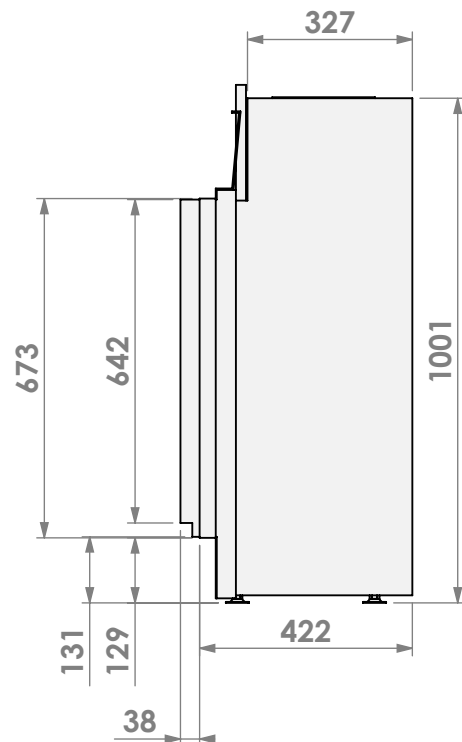

Modifications reserved

Scale: **1:15**
Unit: **mm**

Version: **0**

* = optional extended adjustable legs max. + 350 mm

belfires

Barbas Belfires B.V.
Hallenstraat 17
5531 AB Bladel
The Netherlands
www.barbasbelfires.com

Name: Topsham Large-3 hidden door convection casing

Modifications reserved

Scale: 1:15
Unit: mm

Version: 0

belfires

Barbas Bellfires B.V.
Hallenstraat 17
5531 AB Bladel
The Netherlands
www.barbasbellfires.com

Name: **Topsham Large-3 hidden door+ 10cm**

Modifications reserved

Scale: **1:15**
Unit: **mm**

Version: **0**