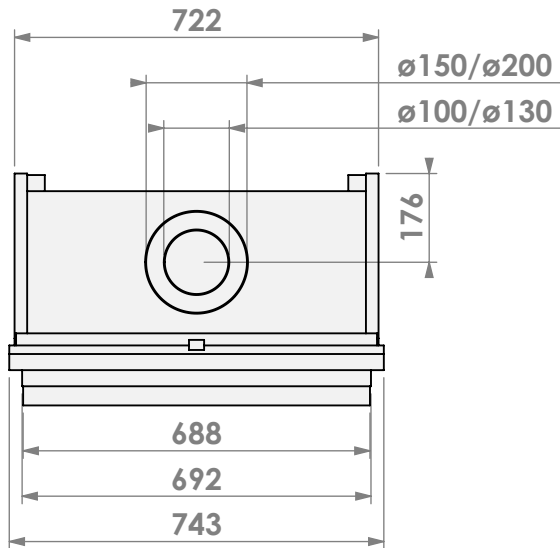

belfires

Barbas Bellfires B.V.
Hallenstraat 17
5531 AB Bladel
The Netherlands
www.barbasbellfires.com

Name: **Topsham Large-3 hidden door+ 7cm**

Modifications reserved

Scale: **1:15**
Unit: **mm**

Version: **0**