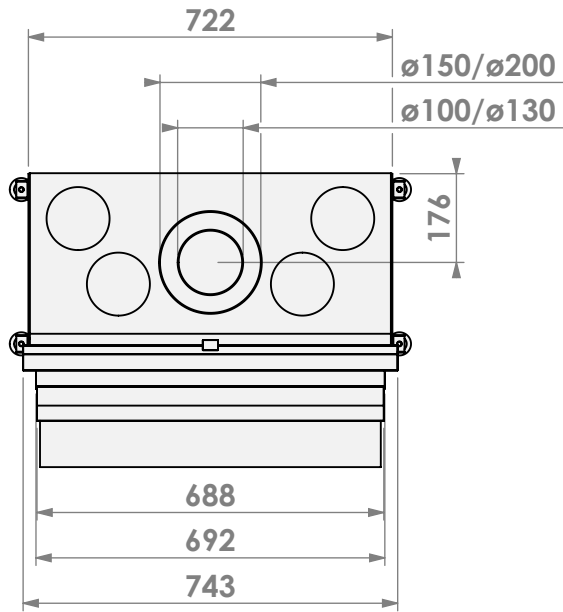

Modifications reserved

Scale: **1:15**
Unit: **mm**

Version: **0**

* = optional extended adjustable legs max. + 350 mm

belfires

Barbas Belfires B.V.
Hallenstraat 17
5531 AB Bladel
The Netherlands
www.barbasbelfires.com

Name: **Topsham Large-3 hidden door convection casing**

Modifications reserved

Scale: **1:15**
Unit: **mm**

Version: **0**

belfires

Barbas Bellfires B.V.
Hallenstraat 17
5531 AB Bladel
The Netherlands
www.barbasbellfires.com

Name: **Topsham Large-3 hidden door+ 7cm**

Modifications reserved

Scale: **1:15**
Unit: **mm**

Version: **0**

* = optional extended adjustable legs max. + 350 mm

belfires

Barbas Bellfires B.V.
Hallenstraat 17
5531 AB Bladel
The Netherlands
www.barbasbellfires.com

Name: **Topsham Large-3 Slim kader**

Modifications reserved

Scale: **1:15**
Unit: **mm**

Version: **0**