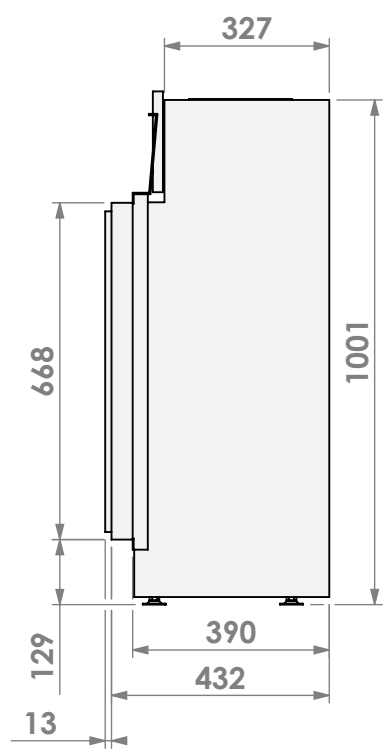

belfires

Barbas Bellfires B.V.
 Hallenstraat 17
 5531 AB Bladel
 The Netherlands
 www.barbasbellfires.com

Name: **Topsham Large-3 hidden door**

Modifications reserved

Scale: **1:15**
 Unit: **mm**

Version: **0**

* = optional extended adjustable legs max. + 350 mm

belfires

Barbas Belfires B.V.
Hallenstraat 17
5531 AB Bladel
The Netherlands
www.barbasbelfires.com

Name: **Topsham Large-3 floating frame convection casing**

Modifications reserved

Scale: **1:15**
Unit: **mm**

Version: **0**

* = optional extended adjustable legs max. + 350 mm

belfires

Barbas Belfires B.V.
Hallenstraat 17
5531 AB Bladel
The Netherlands
www.barbasbelfires.com

Name: **Topsham Large-3 hidden door+ 10cm**

Modifications reserved

Scale: **1:15**
Unit: **mm**

Version: **0**