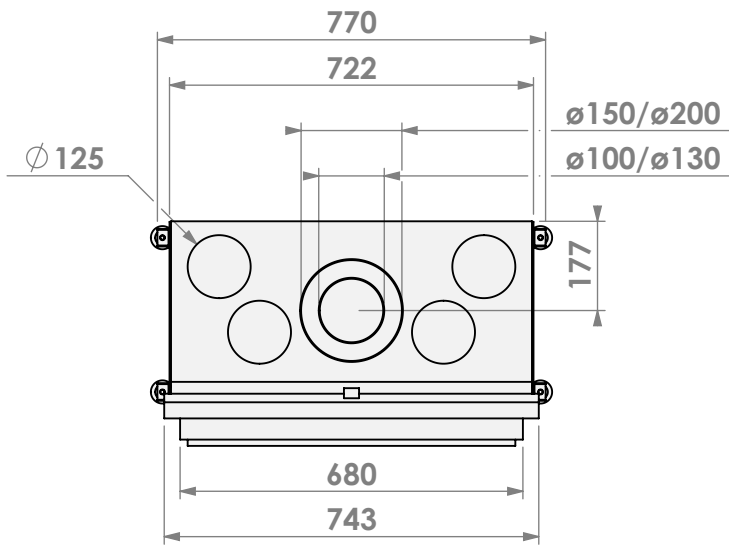

belfires

Barbas Bellfires B.V.
 Hallenstraat 17
 5531 AB Bladel
 The Netherlands
 www.barbasbellfires.com

Name: **Topsham Large-3 hidden door**

Modifications reserved

Scale: **1:15**
 Unit: **mm**

Version: **0**

* = optional extended adjustable legs max. + 350 mm

belfires

Barbas Belfires B.V.
Hallenstraat 17
5531 AB Bladel
The Netherlands
www.barbasbelfires.com

Name: **Topsham Large-3 floating frame convection casing**

Modifications reserved

Scale: **1:15**
Unit: **mm**

Version: **0**

* = optional extended adjustable legs max. + 350 mm

belfires

Barbas Belfires B.V.
Hallenstraat 17
5531 AB Bladel
The Netherlands
www.barbasbelfires.com

Name: **Topsham Large-3 Slim kader**

Modifications reserved

Scale: **1:15**
Unit: **mm**

Version: **0**