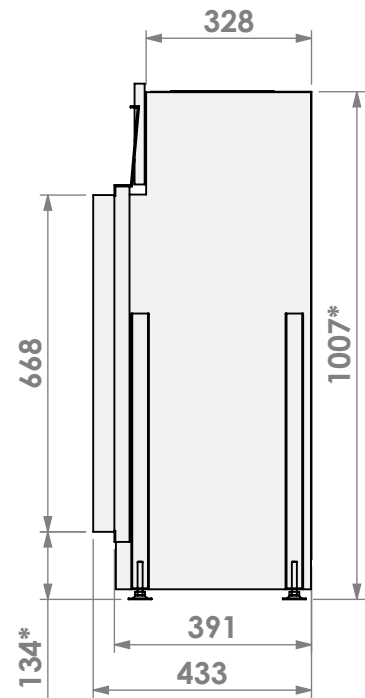

* = optional extended adjustable legs max. + 350 mm

belfires

Barbas Belfires B.V.
Hallenstraat 17
5531 AB Bladel
The Netherlands
www.barbasbelfires.com

Name: **Topsham Large-3 floating frame convection casing**

Modifications reserved

Scale: **1:15**
Unit: **mm**

Version: **0**

* = optional extended adjustable legs max. + 350 mm

belfires

Barbas Belfires B.V.
Hallenstraat 17
5531 AB Bladel
The Netherlands
www.barbasbelfires.com

Name: Topsham Large-3 hidden door convection casing

Modifications reserved

Scale: 1:15
Unit: mm

Version: 0

belfires

Barbas Bellfires B.V.
Hallenstraat 17
5531 AB Bladel
The Netherlands
www.barbasbellfires.com

Name: **Topsham Large-3 hidden door+ 10cm**

Modifications reserved

Scale: **1:15**
Unit: **mm**

Version: **0**