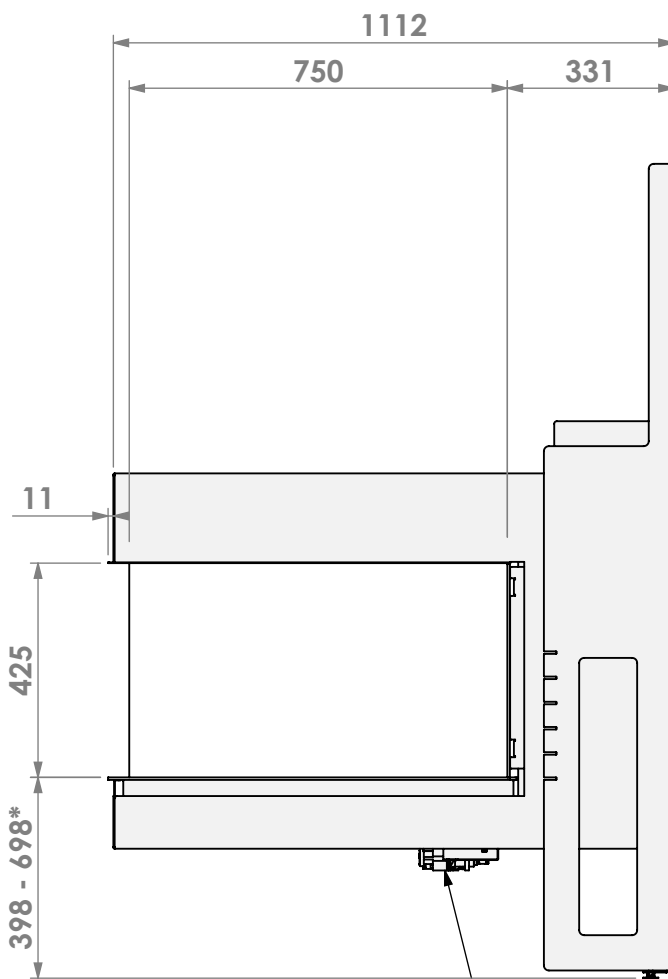

\* = adjustable

\* = adjustable  
 \*\* = extended adjustable legs

**belfires**

Barbas Belfires B.V.  
 Hallenstraat 17  
 5531 AB Bladel  
 The Netherlands  
 www.barbasbelfires.com

Name: Room Divider Medium-3 hidden door + 10cm

Modifications reserved

Scale: 1:15  
Unit: mm

Version: 0

Control unit

Control unit

\* = adjustable

**belfires.**

Barbas Belfires B.V.  
 Hallenstraat 17  
 5531 AB Bladel  
 The Netherlands  
 www.barbasbelfires.com

Name: Room Divider Medium-3 hang on the wall HD

Modifications reserved

Scale: 1:15  
Unit: mm

Version: 0