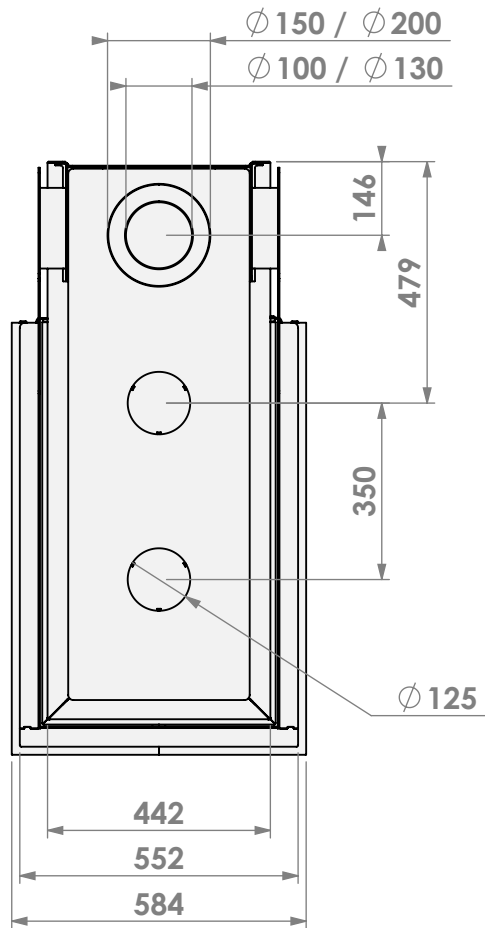

\* = adjustable

\* = adjustable  
 \*\* = extended adjustable legs

**belfires**

Barbas Belfires B.V.  
 Hallenstraat 17  
 5531 AB Bladel  
 The Netherlands  
 www.barbasbelfires.com

Name: Room Divider Medium-3 hidden door + 10cm

Modifications reserved

Scale: 1:15  
Unit: mm

Version: 0

Control unit

Control unit

\* = adjustable

**belfires.**

Barbas Belfires B.V.  
 Hallenstraat 17  
 5531 AB Bladel  
 The Netherlands  
 www.barbasbelfires.com

Name: Room Divider Medium-3 hang on the wall HD

Modifications reserved

Scale: 1:15  
Unit: mm

Version: 0