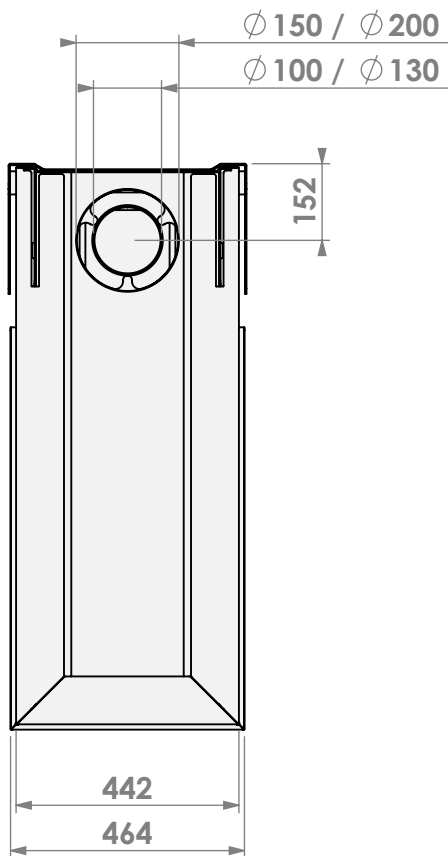

\* = adjustable

\* = adjustable  
 \*\* = extended adjustable legs

**belfires**

Barbas Belfires B.V.  
 Hallenstraat 17  
 5531 AB Bladel  
 The Netherlands  
 www.barbasbelfires.com

Name: Room Divider Medium-3 hidden door + 10cm

Modifications reserved

Scale: 1:15  
Unit: mm

Version: 0

Control unit

Control unit

\* = adjustable

**belfires.**

Barbas Belfires B.V.  
 Hallenstraat 17  
 5531 AB Bladel  
 The Netherlands  
 www.barbasbelfires.com

Name: Room Divider Medium-3 hang on the wall HD

Modifications reserved

Scale: 1:15  
Unit: mm

Version: 0