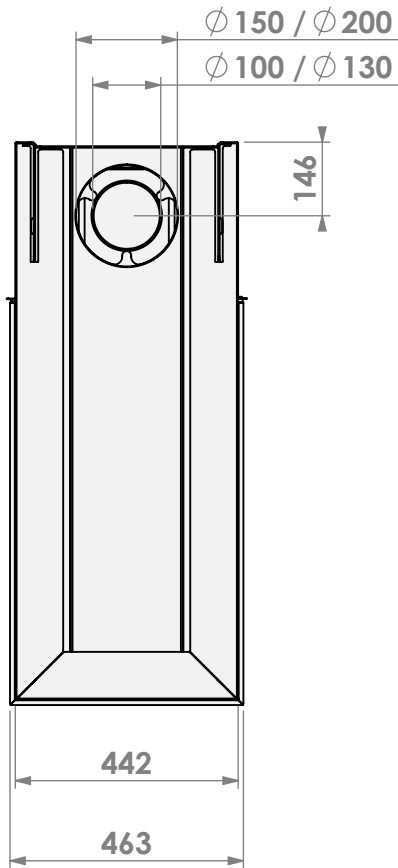

\* = adjustable

\* = adjustable  
 \*\* = extended adjustable legs

**belfires**

Barbas Belfires B.V.  
 Hallenstraat 17  
 5531 AB Bladel  
 The Netherlands  
 www.barbasbelfires.com

Name: Room Divider Medium-3 hidden door + 10cm

Modifications reserved

Scale: 1:15  
Unit: mm

Version: 0

Control unit

Control unit

\* = adjustable

**belfires.**

Barbas Belfires B.V.  
 Hallenstraat 17  
 5531 AB Bladel  
 The Netherlands  
 www.barbasbelfires.com

Name: Room Divider Medium-3 hang on the wall HD

Modifications reserved

Scale: 1:15  
Unit: mm

Version: 0