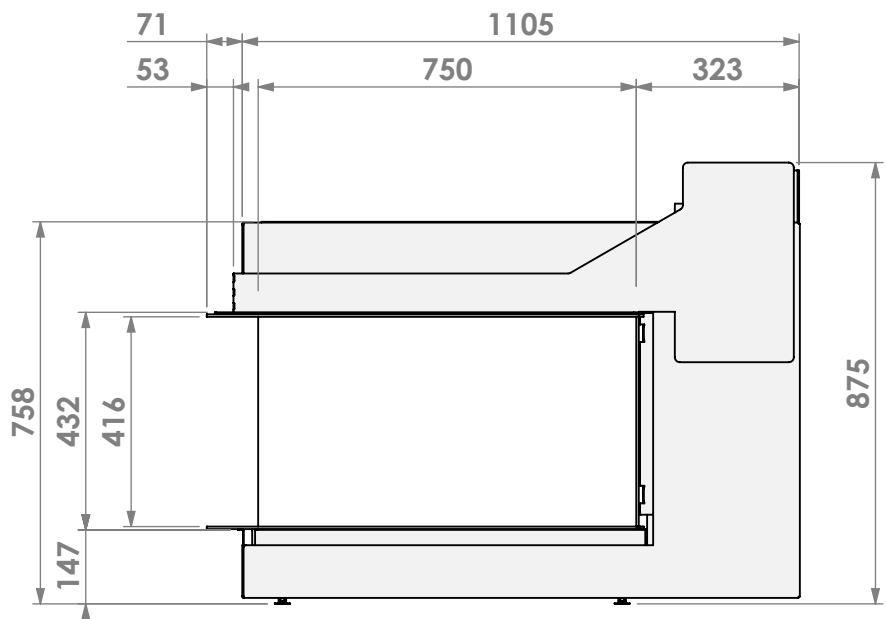

\* = adjustable

\* = adjustable  
 \*\* = extended adjustable legs

**belfires**

Barbas Belfires B.V.  
 Hallenstraat 17  
 5531 AB Bladel  
 The Netherlands  
 www.barbasbelfires.com

Name: Room Divider Medium-3 hidden door + 10cm

Modifications reserved

Scale: 1:15  
Unit: mm

Version: 0

Control unit

Control unit

\* = adjustable

**belfires.**

Barbas Belfires B.V.  
 Hallenstraat 17  
 5531 AB Bladel  
 The Netherlands  
 www.barbasbelfires.com

Name: Room Divider Medium-3 hang on the wall HD

Modifications reserved

Scale: 1:15  
Unit: mm

Version: 0