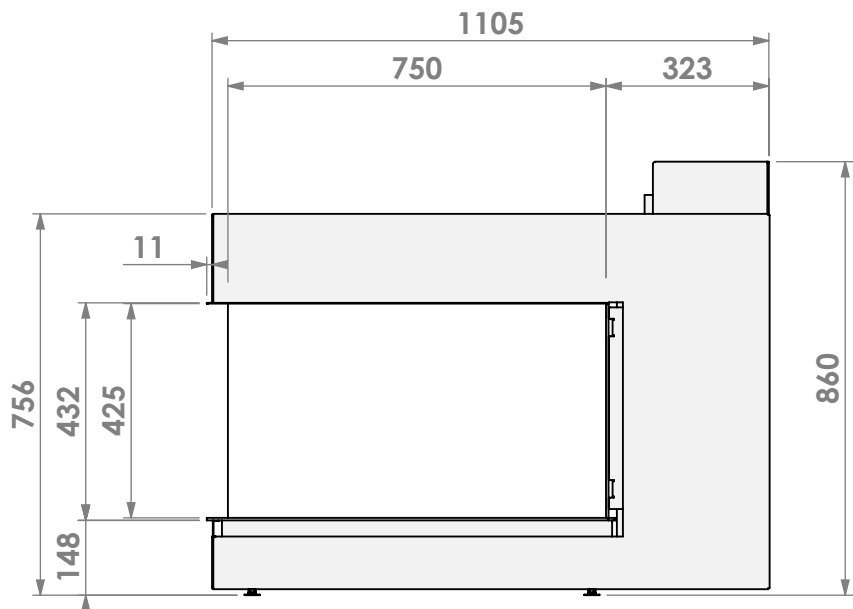

\* = adjustable

\* = adjustable  
 \*\* = extended adjustable legs

**belfires**

Barbas Belfires B.V.  
 Hallenstraat 17  
 5531 AB Bladel  
 The Netherlands  
 www.barbasbelfires.com

Name: Room Divider Medium-3 hidden door + 10cm

Modifications reserved

Scale: 1:15  
Unit: mm

Version: 0

Control unit

Control unit

\* = adjustable

**belfires.**

Barbas Belfires B.V.  
 Hallenstraat 17  
 5531 AB Bladel  
 The Netherlands  
 www.barbasbelfires.com

Name: Room Divider Medium-3 hang on the wall HD

Modifications reserved

Scale: 1:15  
Unit: mm

Version: 0