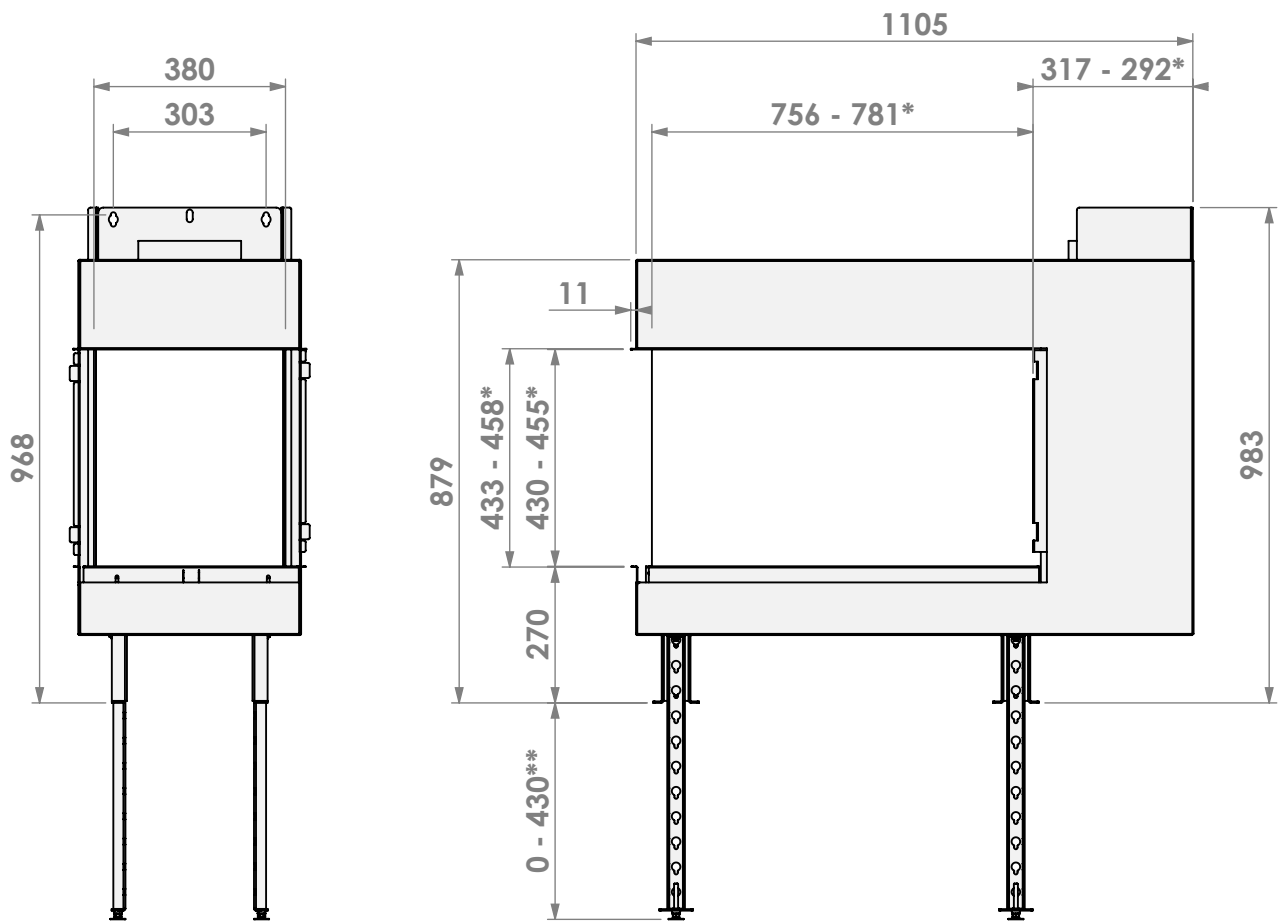

\* = adjustable

\* = adjustable  
 \*\* = extended adjustable legs

**belfires**

Barbas Belfires B.V.  
 Hallenstraat 17  
 5531 AB Bladel  
 The Netherlands  
 www.barbasbelfires.com

Name: Room Divider Medium-3 hidden door + 10cm

Modifications reserved

Scale: 1:15  
Unit: mm

Version: 0

Control unit

Control unit

\* = adjustable

**belfires.**

Barbas Belfires B.V.  
 Hallenstraat 17  
 5531 AB Bladel  
 The Netherlands  
 www.barbasbelfires.com

Name: Room Divider Medium-3 hang on the wall HD

Modifications reserved

Scale: 1:15  
Unit: mm

Version: 0