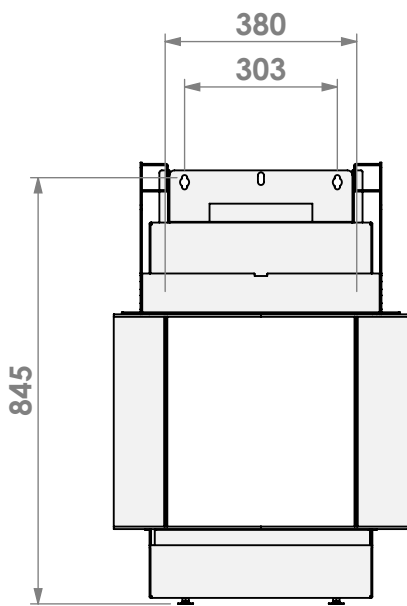

\* = adjustable

\* = adjustable  
 \*\* = extended adjustable legs

**belfires**

Barbas Belfires B.V.  
 Hallenstraat 17  
 5531 AB Bladel  
 The Netherlands  
 www.barbasbelfires.com

Name: Room Divider Medium-3 hidden door + 10cm

Modifications reserved

Scale: 1:15  
Unit: mm

Version: 0

Control unit

Control unit

\* = adjustable

**belfires.**

Barbas Belfires B.V.  
 Hallenstraat 17  
 5531 AB Bladel  
 The Netherlands  
 www.barbasbelfires.com

Name: Room Divider Medium-3 hang on the wall HD

Modifications reserved

Scale: 1:15  
Unit: mm

Version: 0