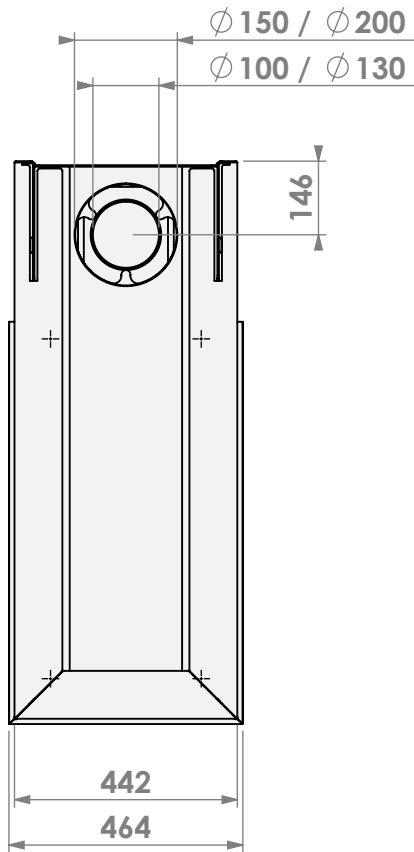

\* = adjustable

\* = adjustable  
 \*\* = extended adjustable legs

**belfires**

Barbas Belfires B.V.  
 Hallenstraat 17  
 5531 AB Bladel  
 The Netherlands  
 www.barbasbelfires.com

Name: Room Divider Medium-3 hidden door + 10cm

Modifications reserved

Scale: 1:15  
Unit: mm

Version: 0

Control unit

Control unit

\* = adjustable

**belfires.**

Barbas Belfires B.V.  
 Hallenstraat 17  
 5531 AB Bladel  
 The Netherlands  
 www.barbasbelfires.com

Name: Room Divider Medium-3 hang on the wall HD

Modifications reserved

Scale: 1:15  
Unit: mm

Version: 0