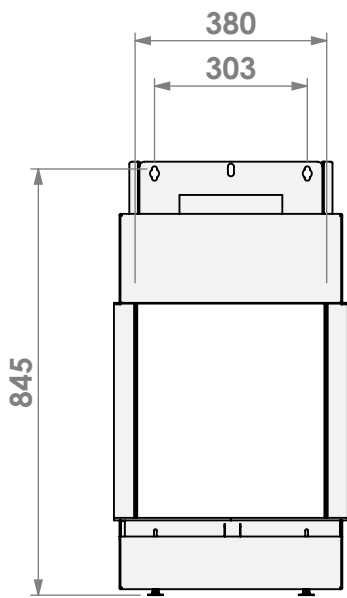

\* = adjustable

\* = adjustable  
 \*\* = extended adjustable legs

**belfires**

Barbas Belfires B.V.  
 Hallenstraat 17  
 5531 AB Bladel  
 The Netherlands  
 www.barbasbelfires.com

Name: Room Divider Medium-3 hidden door + 10cm

Modifications reserved

Scale: 1:15  
Unit: mm

Version: 0

Control unit

Control unit

\* = adjustable

**belfires.**

Barbas Belfires B.V.  
 Hallenstraat 17  
 5531 AB Bladel  
 The Netherlands  
 www.barbasbelfires.com

Name: Room Divider Medium-3 hang on the wall HD

Modifications reserved

Scale: 1:15  
Unit: mm

Version: 0