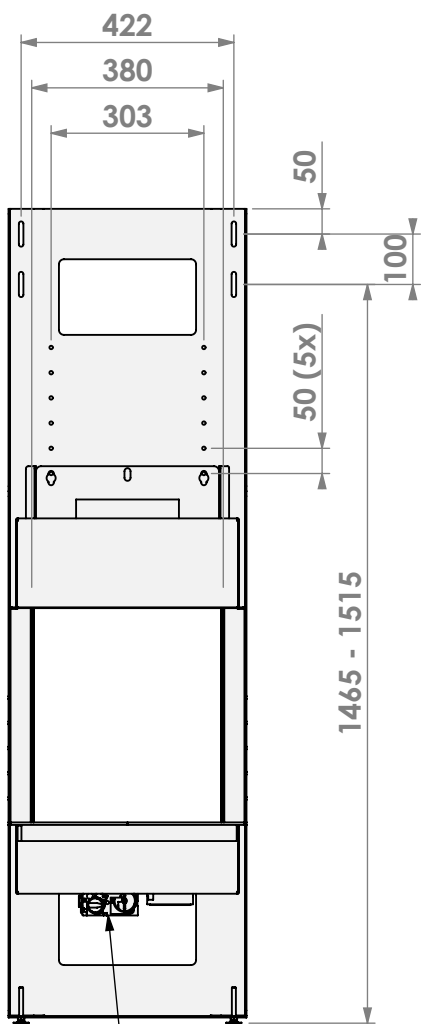

\* = adjustable

\* = adjustable  
 \*\* = extended adjustable legs

**belfires**

Barbas Belfires B.V.  
 Hallenstraat 17  
 5531 AB Bladel  
 The Netherlands  
 www.barbasbelfires.com

Name: Room Divider Medium-3 hidden door + 10cm

Modifications reserved

Scale: 1:15  
Unit: mm

Version: 0

Control unit

Control unit

\* = adjustable

**belfires.**

Barbas Belfires B.V.  
 Hallenstraat 17  
 5531 AB Bladel  
 The Netherlands  
 www.barbasbelfires.com

Name: Room Divider Medium-3 hang on the wall HD

Modifications reserved

Scale: 1:15  
Unit: mm

Version: 0