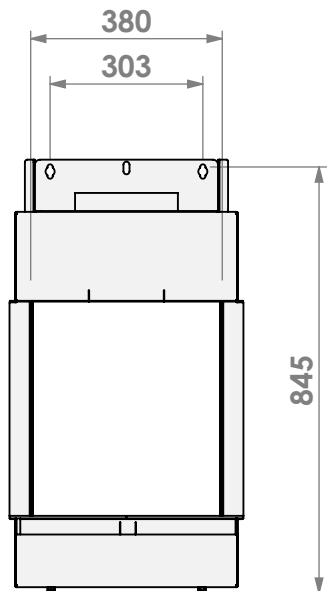

\* = adjustable

**belfires**

Barbas Belfires B.V.  
 Hallenstraat 17  
 5531 AB Bladel  
 The Netherlands  
 www.barbasbelfires.com

Name: Room Divider Large L-3 frameless

Modifications reserved

Scale: 1:15  
 Unit: mm

Version: 0

**belfires**

Barbas Belfires B.V.  
 Hallenstraat 17  
 5531 AB Bladel  
 The Netherlands  
 www.barbasbelfires.com

Name: Room Divider Large L-3 hidden door+10cm

Modifications reserved

Scale: 1:15  
 Unit: mm