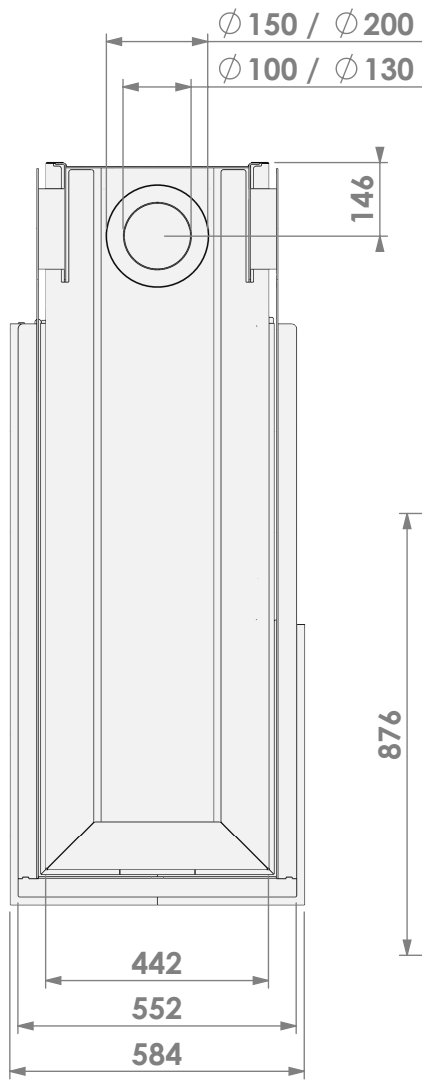

\* = adjustable

**belfires**

Barbas Belfires B.V.  
 Hallenstraat 17  
 5531 AB Bladel  
 The Netherlands  
 www.barbasbelfires.com

Name: Room Divider Large L-3 frameless

Modifications reserved

Scale: 1:15  
 Unit: mm

Version: 0

**belfires**

Barbas Belfires B.V.  
 Hallenstraat 17  
 5531 AB Bladel  
 The Netherlands  
 www.barbasbelfires.com

Name: Room Divider Large L-3 hidden door+10cm

Modifications reserved

Scale: 1:15  
 Unit: mm