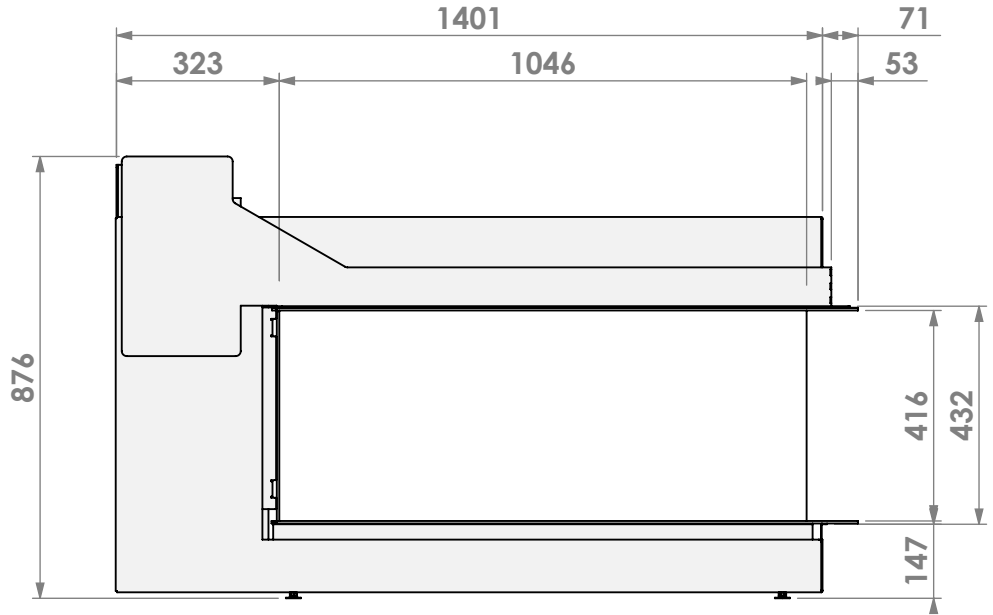

\* = adjustable

**belfires**

Barbas Belfires B.V.  
 Hallenstraat 17  
 5531 AB Bladel  
 The Netherlands  
 www.barbasbelfires.com

Name: Room Divider Large L-3 frameless

Modifications reserved

Scale: 1:15  
 Unit: mm

Version: 0

**belfires**

Barbas Belfires B.V.  
 Hallenstraat 17  
 5531 AB Bladel  
 The Netherlands  
 www.barbasbelfires.com

Name: Room Divider Large L-3 hidden door+10cm

Modifications reserved

Scale: 1:15  
 Unit: mm