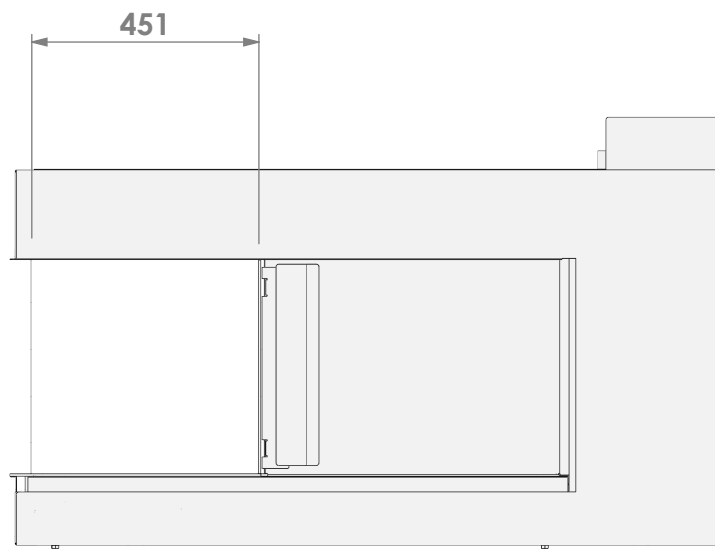

\* = adjustable

**belfires**

Barbas Belfires B.V.  
 Hallenstraat 17  
 5531 AB Bladel  
 The Netherlands  
 www.barbasbelfires.com

Name: Room Divider Large L-3 frameless

Modifications reserved

Scale: 1:15  
 Unit: mm

Version: 0

**belfires**

Barbas Belfires B.V.  
 Hallenstraat 17  
 5531 AB Bladel  
 The Netherlands  
 www.barbasbelfires.com

Name: Room Divider Large L-3 hidden door+10cm

Modifications reserved

Scale: 1:15  
 Unit: mm