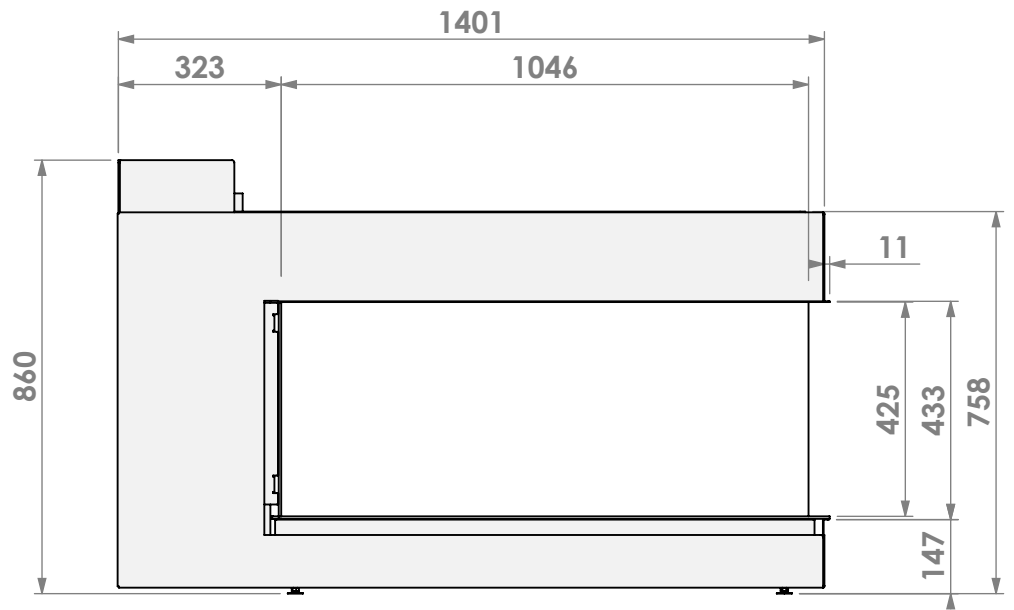

\* = adjustable

**belfires**

Barbas Belfires B.V.  
 Hallenstraat 17  
 5531 AB Bladel  
 The Netherlands  
 www.barbasbelfires.com

Name: Room Divider Large L-3 frameless

Modifications reserved

Scale: 1:15  
 Unit: mm

Version: 0

**belfires**

Barbas Belfires B.V.  
 Hallenstraat 17  
 5531 AB Bladel  
 The Netherlands  
 www.barbasbelfires.com

Name: Room Divider Large L-3 hidden door+10cm

Modifications reserved

Scale: 1:15  
 Unit: mm