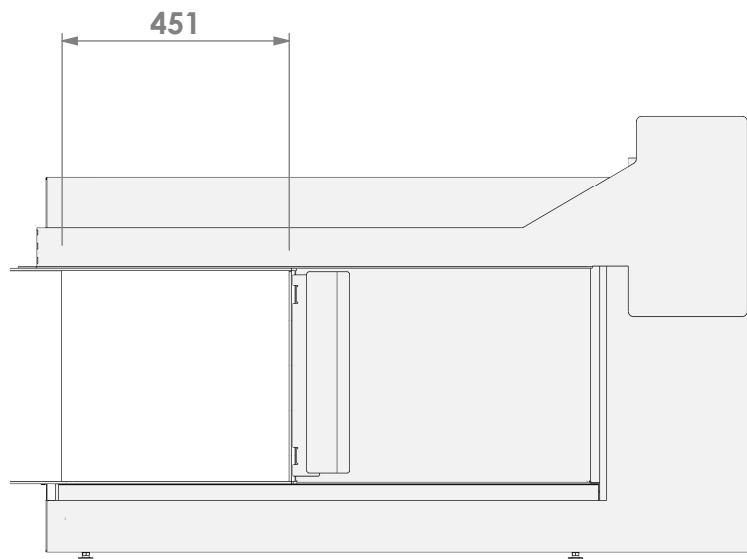

\* = adjustable

**belfires**

Barbas Belfires B.V.  
 Hallenstraat 17  
 5531 AB Bladel  
 The Netherlands  
 www.barbasbelfires.com

Name: Room Divider Large L-3 frameless

Modifications reserved

Scale: 1:15  
 Unit: mm

Version: 0

**belfires**

Barbas Belfires B.V.  
 Hallenstraat 17  
 5531 AB Bladel  
 The Netherlands  
 www.barbasbelfires.com

Name: Room Divider Large L-3 hidden door+10cm

Modifications reserved

Scale: 1:15  
 Unit: mm