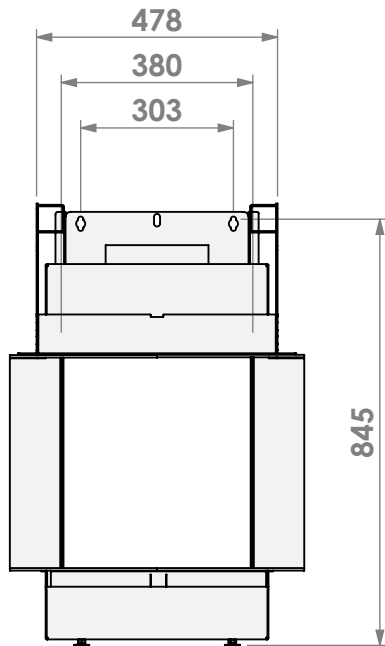

\* = adjustable

**belfires**

Barbas Belfires B.V.  
 Hallenstraat 17  
 5531 AB Bladel  
 The Netherlands  
 www.barbasbelfires.com

Name: Room Divider Large L-3 frameless

Modifications reserved

Scale: 1:15  
 Unit: mm

Version: 0

**belfires**

Barbas Belfires B.V.  
 Hallenstraat 17  
 5531 AB Bladel  
 The Netherlands  
 www.barbasbelfires.com

Name: Room Divider Large L-3 hidden door+10cm

Modifications reserved

Scale: 1:15  
 Unit: mm