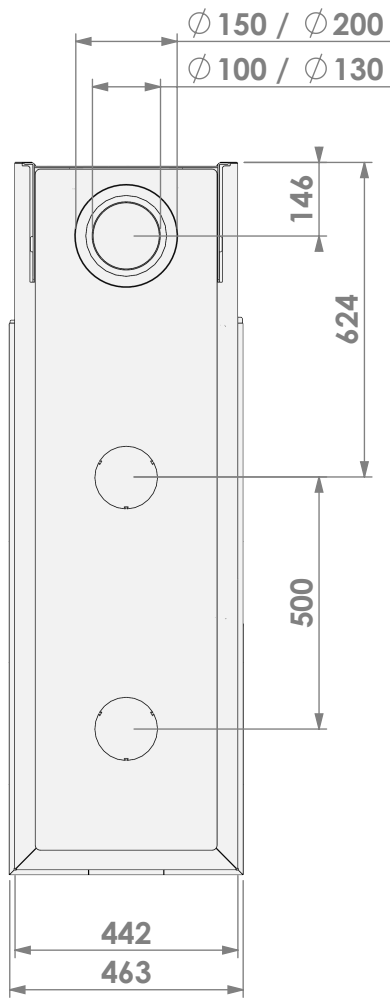

\* = adjustable

**belfires**

Barbas Belfires B.V.  
 Hallenstraat 17  
 5531 AB Bladel  
 The Netherlands  
 www.barbasbelfires.com

Name: Room Divider Large L-3 frameless

Modifications reserved

Scale: 1:15  
 Unit: mm

Version: 0

**belfires**

Barbas Belfires B.V.  
 Hallenstraat 17  
 5531 AB Bladel  
 The Netherlands  
 www.barbasbelfires.com

Name: Room Divider Large L-3 hidden door+10cm

Modifications reserved

Scale: 1:15  
 Unit: mm