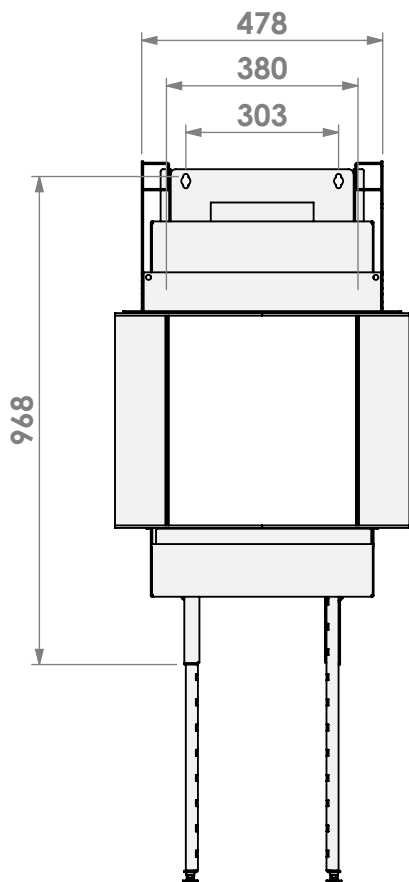

Barbas Belfires B.V.
 Hallenstraat 17
 5531 AB Bladel
 The Netherlands
 www.barbasbelfires.com

Name: Room Divider Large-3 hidden door+10 cm

Modifications reserved

Scale: 1:15
Unit: mm

Version: 0

** = extended adjustable legs

belfires

Barbas Belfires B.V.
Hallenstraat 17
5531 AB Bladel
The Netherlands
www.barbasbelfires.com

Name: Room Divider Large-3 hidden door+10 cm

Modifications reserved

Scale: 1:15
Unit: mm

Version: 0

Control unit

Scale: 1:15
 Unit: mm

Version: 0