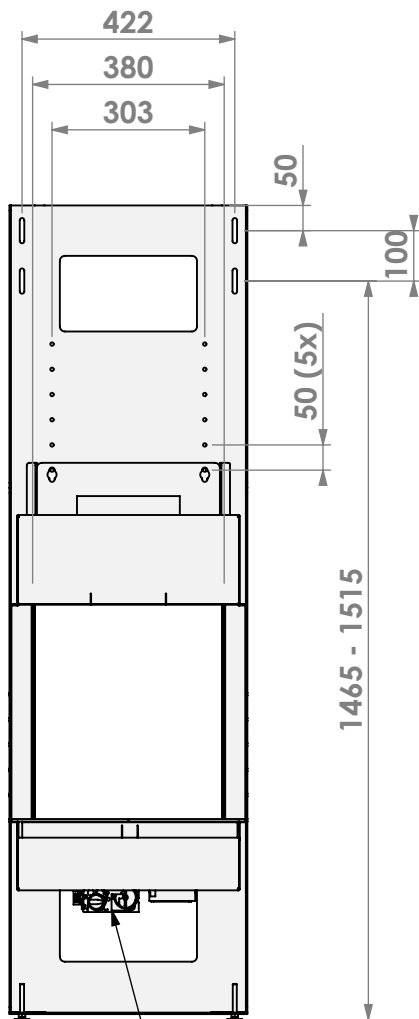

Barbas Belfires B.V.
 Hallenstraat 17
 5531 AB Bladel
 The Netherlands
 www.barbasbelfires.com

Name: Room Divider Large-3 hidden door+10 cm

Modifications reserved

Scale: 1:15
Unit: mm

Version: 0

** = extended adjustable legs

belfires

Barbas Belfires B.V.
Hallenstraat 17
5531 AB Bladel
The Netherlands
www.barbasbelfires.com

Name: Room Divider Large-3 hidden door+10 cm

Modifications reserved

Scale: 1:15
Unit: mm

Version: 0

Control unit

Scale: 1:15
 Unit: mm

Version: 0