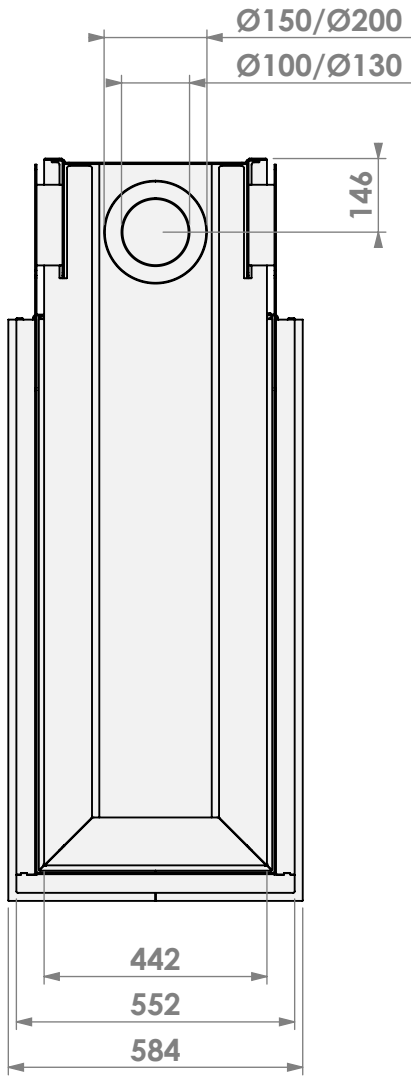

belfires

Barbas Belfires B.V.
 Hallenstraat 17
 5531 AB Bladel
 The Netherlands
 www.barbasbelfires.com

Name: Room Divider Large-3 hidden door

Modifications reserved

Scale: 1:15
Unit: mm

Version: 0

belfires

Barbas Belfires B.V.
 Hallenstraat 17
 5531 AB Bladel
 The Netherlands
 www.barbasbelfires.com

Name: Room Divider Large-3 hidden door+10 cm

Modifications reserved

Scale: 1:15
Unit: mm

Version: 0

** = extended adjustable legs

belfires

Barbas Belfires B.V.
Hallenstraat 17
5531 AB Bladel
The Netherlands
www.barbasbelfires.com

Name: Room Divider Large-3 hidden door+10 cm

Modifications reserved

Scale: 1:15
Unit: mm

Version: 0

Control unit

Scale: 1:15
 Unit: mm

Version: 0