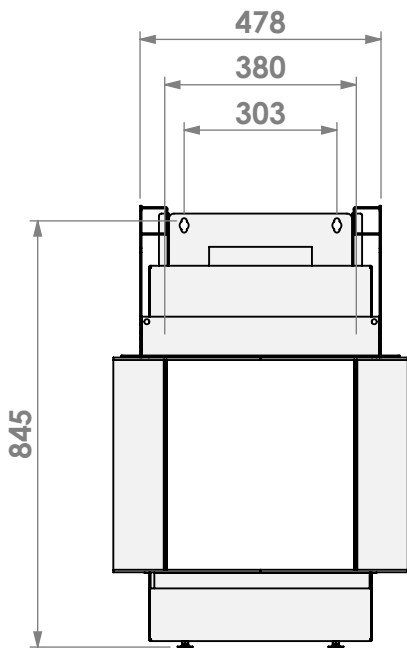

belfires

Barbas Belfires B.V.
 Hallenstraat 17
 5531 AB Bladel
 The Netherlands
 www.barbasbelfires.com

Name: Room Divider Large-3 hidden door

Modifications reserved

Scale: 1:15
Unit: mm

Version: 0

belfires

Barbas Belfires B.V.
 Hallenstraat 17
 5531 AB Bladel
 The Netherlands
 www.barbasbelfires.com

Name: Room Divider Large-3 hidden door+10 cm

Modifications reserved

Scale: 1:15
Unit: mm

Version: 0

** = extended adjustable legs

belfires

Barbas Belfires B.V.
Hallenstraat 17
5531 AB Bladel
The Netherlands
www.barbasbelfires.com

Name: Room Divider Large-3 hidden door+10 cm

Modifications reserved

Scale: 1:15
Unit: mm

Version: 0

Control unit

Scale: 1:15
 Unit: mm

Version: 0