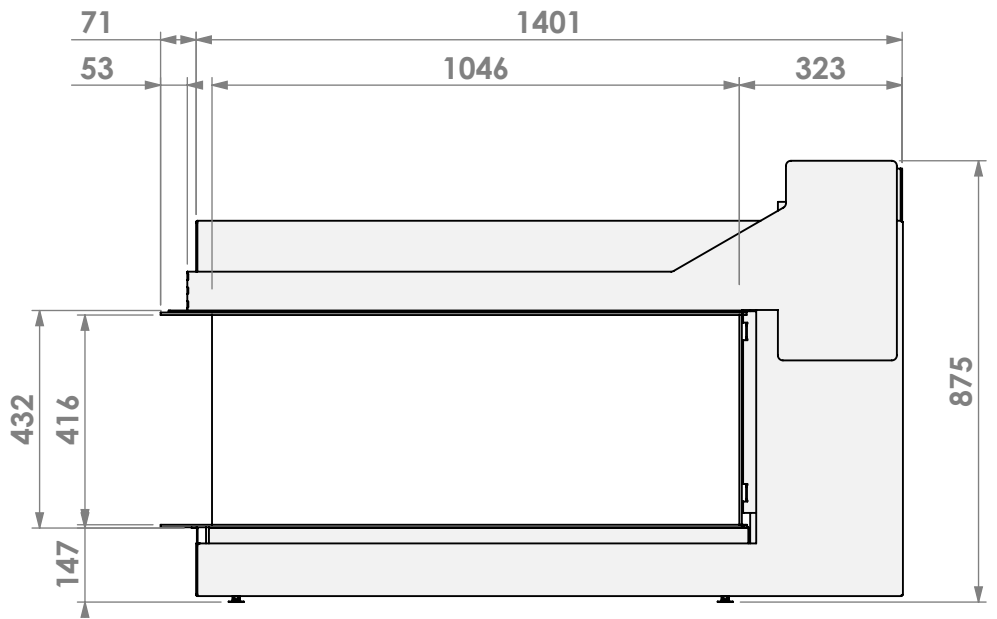

belfires

Barbas Belfires B.V.
 Hallenstraat 17
 5531 AB Bladel
 The Netherlands
 www.barbasbelfires.com

Name: Room Divider Large-3 hidden door

Modifications reserved

Scale: 1:15
Unit: mm

Version: 0

belfires

Barbas Belfires B.V.
 Hallenstraat 17
 5531 AB Bladel
 The Netherlands
 www.barbasbelfires.com

Name: Room Divider Large-3 hidden door+10 cm

Modifications reserved

Scale: 1:15
Unit: mm

Version: 0

** = extended adjustable legs

Scale: 1:15
 Unit: mm

Version: 0