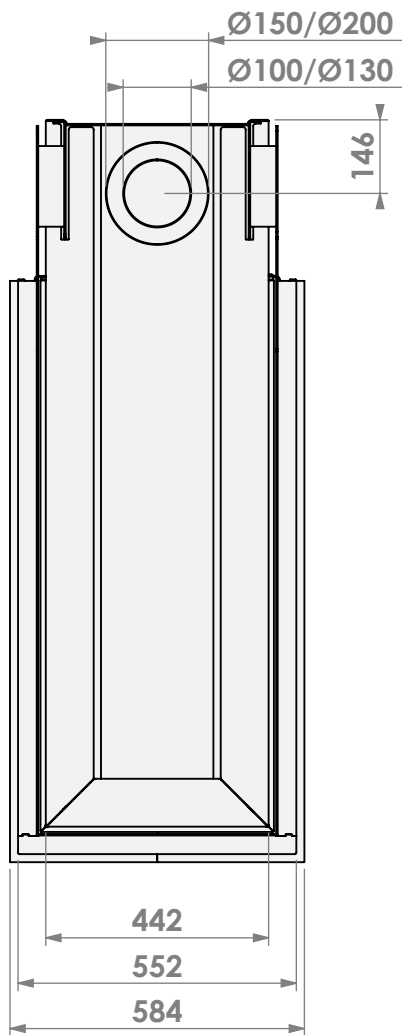

Barbas Belfires B.V.
 Hallenstraat 17
 5531 AB Bladel
 The Netherlands
 www.barbasbelfires.com

Name: Room Divider Large-3 hidden door+10 cm

Modifications reserved

Scale: 1:15
Unit: mm

Version: 0

** = extended adjustable legs

belfires

Barbas Belfires B.V.
Hallenstraat 17
5531 AB Bladel
The Netherlands
www.barbasbelfires.com

Name: Room Divider Large-3 hidden door+10 cm

Modifications reserved

Scale: 1:15
Unit: mm

Version: 0

Control unit

Scale: 1:15
 Unit: mm

Version: 0