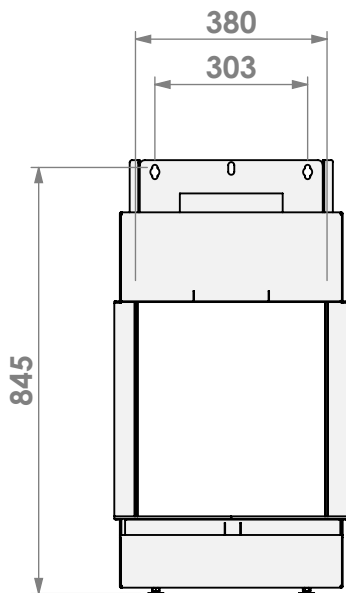

* = adjustable

belfires

Barbas Belfires B.V.
 Hallenstraat 17
 5531 AB Bladel
 The Netherlands
 www.barbasbelfires.com

Name: Room Divider Large-3 frameless

Modifications reserved

Scale: 1:15
Unit: mm

Version: 0

belfires

Barbas Belfires B.V.
 Hallenstraat 17
 5531 AB Bladel
 The Netherlands
 www.barbasbelfires.com

Name: Room Divider Large-3 hidden door

Modifications reserved

Scale: 1:15
Unit: mm

Version: 0

belfires

Barbas Belfires B.V.
 Hallenstraat 17
 5531 AB Bladel
 The Netherlands
 www.barbasbelfires.com

Name: Room Divider Large-3 hidden door+10 cm

Modifications reserved

Scale: 1:15
Unit: mm

Version: 0

** = extended adjustable legs

Scale: 1:15
 Unit: mm

Version: 0