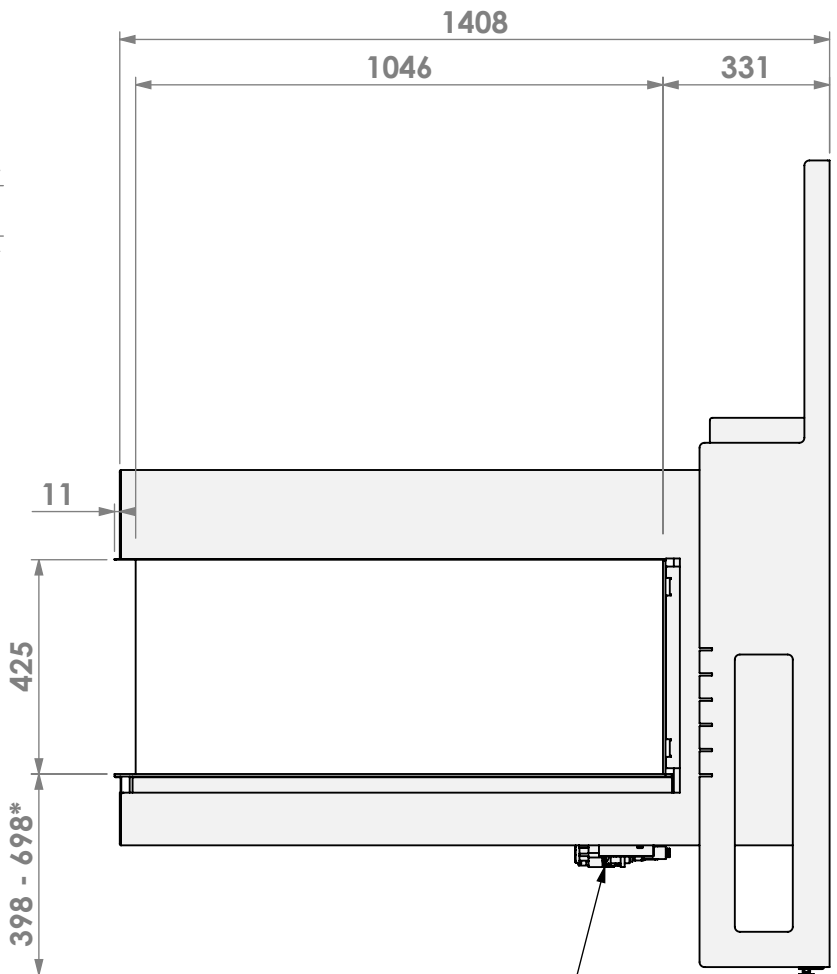

Barbas Belfires B.V.
 Hallenstraat 17
 5531 AB Bladel
 The Netherlands
 www.barbasbelfires.com

Name: Room Divider Large-3 hidden door+10 cm

Modifications reserved

Scale: 1:15
Unit: mm

Version: 0

** = extended adjustable legs

belfires

Barbas Belfires B.V.
Hallenstraat 17
5531 AB Bladel
The Netherlands
www.barbasbelfires.com

Name: Room Divider Large-3 hidden door+10 cm

Modifications reserved

Scale: 1:15
Unit: mm

Version: 0

Control unit

Scale: 1:15
 Unit: mm

Version: 0