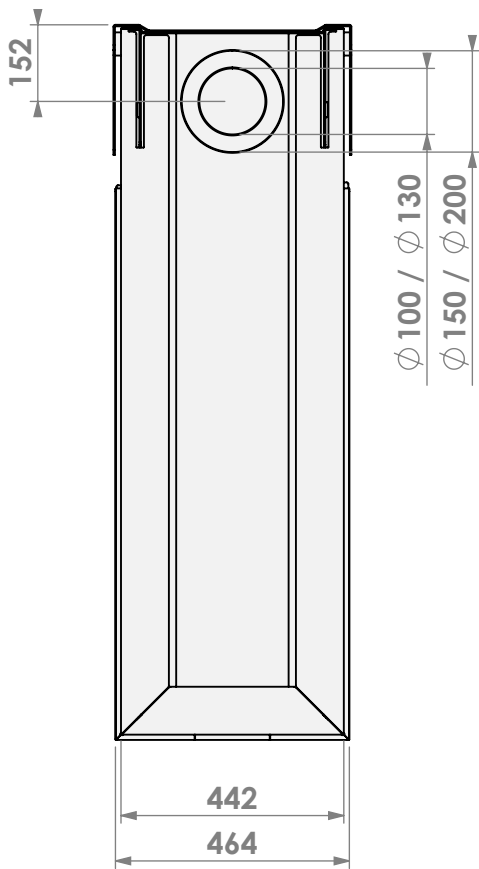

Barbas Belfires B.V.
 Hallenstraat 17
 5531 AB Bladel
 The Netherlands
 www.barbasbelfires.com

Name: Room Divider Large-3 hidden door+10 cm

Modifications reserved

Scale: 1:15
Unit: mm

Version: 0

** = extended adjustable legs

belfires

Barbas Belfires B.V.
Hallenstraat 17
5531 AB Bladel
The Netherlands
www.barbasbelfires.com

Name: Room Divider Large-3 hidden door+10 cm

Modifications reserved

Scale: 1:15
Unit: mm

Version: 0

Control unit

Scale: 1:15
 Unit: mm

Version: 0