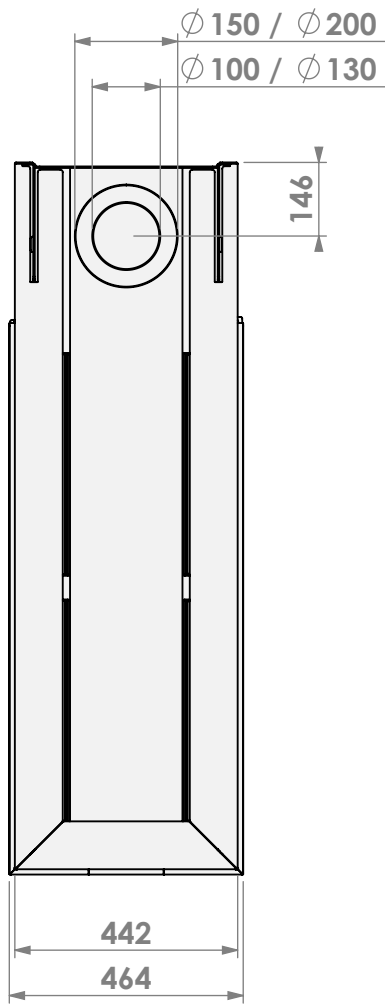

* = adjustable

belfires

Barbas Belfires B.V.
 Hallenstraat 17
 5531 AB Bladel
 The Netherlands
 www.barbasbelfires.com

Name: Room Divider Large-3 frameless

Modifications reserved

Scale: 1:15
Unit: mm

Version: 0

belfires

Barbas Belfires B.V.
 Hallenstraat 17
 5531 AB Bladel
 The Netherlands
 www.barbasbelfires.com

Name: Room Divider Large-3 hidden door

Modifications reserved

Scale: 1:15
Unit: mm

Version: 0

belfires

Barbas Belfires B.V.
 Hallenstraat 17
 5531 AB Bladel
 The Netherlands
 www.barbasbelfires.com

Name: Room Divider Large-3 hidden door+10 cm

Modifications reserved

Scale: 1:15
Unit: mm

Version: 0

** = extended adjustable legs

Scale: 1:15
 Unit: mm

Version: 0