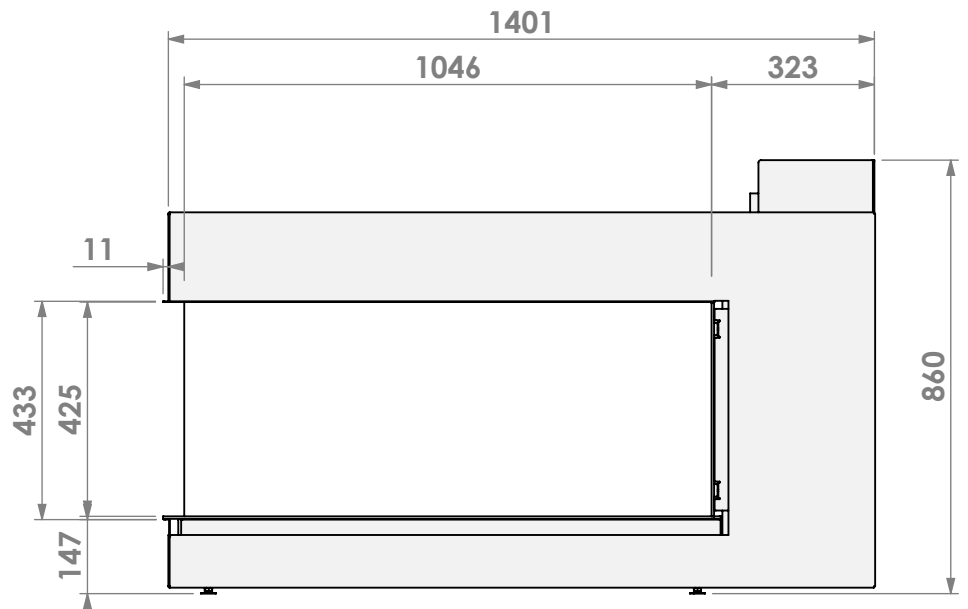

* = adjustable

belfires

Barbas Belfires B.V.
 Hallenstraat 17
 5531 AB Bladel
 The Netherlands
 www.barbasbelfires.com

Name: Room Divider Large-3 frameless

Modifications reserved

Scale: 1:15
Unit: mm

Version: 0

belfires

Barbas Belfires B.V.
 Hallenstraat 17
 5531 AB Bladel
 The Netherlands
 www.barbasbelfires.com

Name: Room Divider Large-3 hidden door

Modifications reserved

Scale: 1:15
Unit: mm

Version: 0

belfires

Barbas Belfires B.V.
 Hallenstraat 17
 5531 AB Bladel
 The Netherlands
 www.barbasbelfires.com

Name: Room Divider Large-3 hidden door+10 cm

Modifications reserved

Scale: 1:15
Unit: mm

Version: 0

** = extended adjustable legs

Scale: 1:15
 Unit: mm

Version: 0