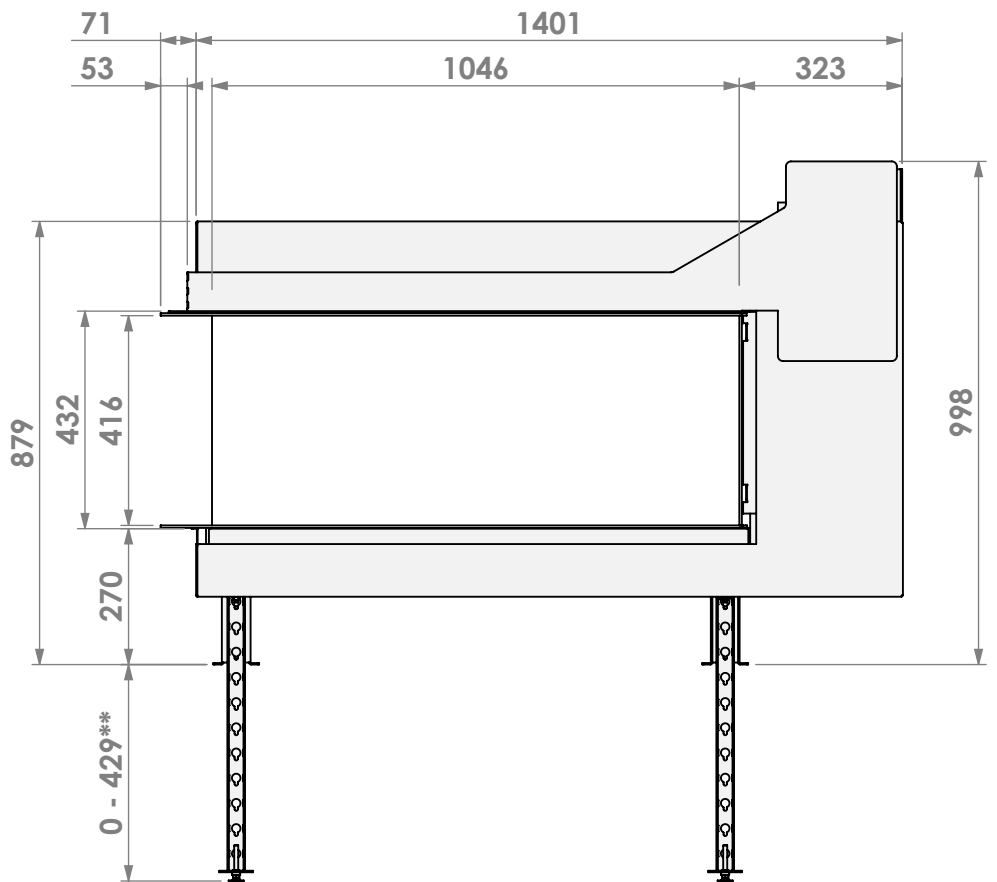

Barbas Belfires B.V.
 Hallenstraat 17
 5531 AB Bladel
 The Netherlands
 www.barbasbelfires.com

Name: Room Divider Large-3 hidden door+10 cm

Modifications reserved

Scale: 1:15
Unit: mm

Version: 0

** = extended adjustable legs

belfires

Barbas Belfires B.V.
Hallenstraat 17
5531 AB Bladel
The Netherlands
www.barbasbelfires.com

Name: Room Divider Large-3 hidden door+10 cm

Modifications reserved

Scale: 1:15
Unit: mm

Version: 0

Control unit

Scale: 1:15
 Unit: mm

Version: 0