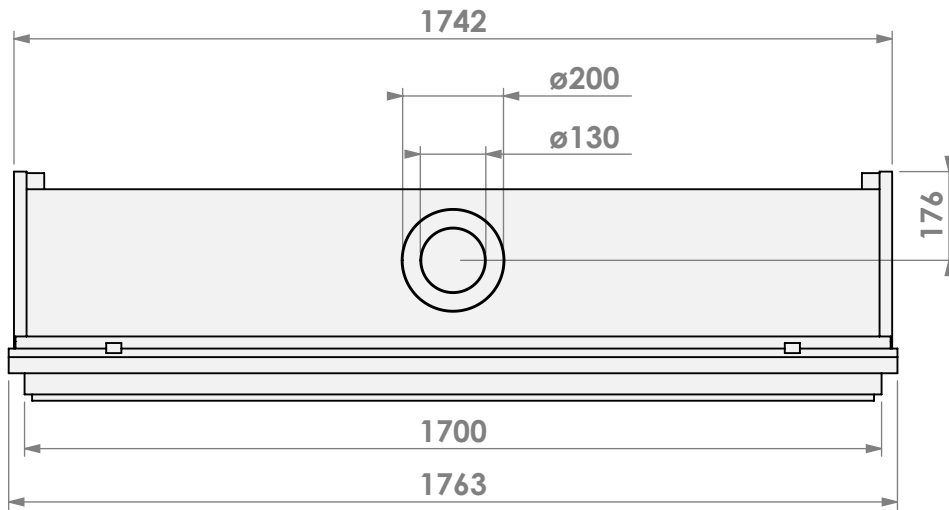

belfires

Barbas Bellfires B.V.
Hallenstraat 17
5531 AB Bladel
The Netherlands
www.barbasbellfires.com

Name: **HBXXL-3 hidden door**

Modifications reserved

Scale: **1:15**
Unit: **mm**

Version: **0**

belfires

Barbas Belfires B.V.
Hallenstraat 17
5531 AB Bladel
The Netherlands
www.barbasbelfires.com

Name: **HBXXL-3 floating frame**

Modifications reserved

Scale: **1:15**
Unit: **mm**

Version: **0**

* = optional extended adjustable legs max. + 350 mm

belfires

Barbas Bellfires B.V.
Hallenstraat 17
5531 AB Bladel
The Netherlands
www.barbasbellfires.com

Name: HBXXL-3 floating frame convection casing

Modifications reserved

Scale: 1:15
Unit: mm

Version: 0

* = optional extended adjustable legs max. + 350 mm