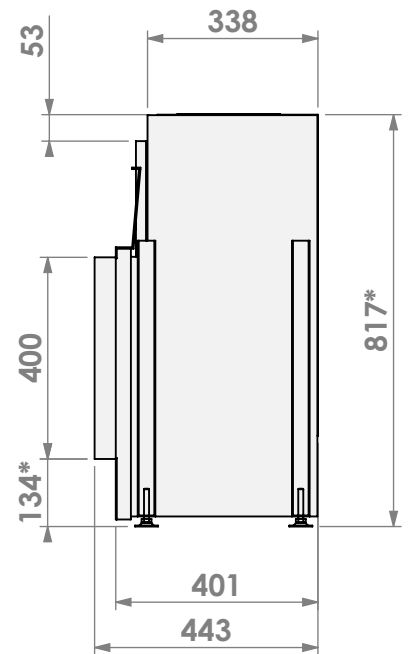

Barbas Belfires B.V.
Hallenstraat 17
5531 AB Bladel
The Netherlands
www.barbasbelfires.com

Name: **HBXXL-3 floating frame**

Modifications reserved

Scale: **1:15**
Unit: **mm**

Version: **0**

* = optional extended adjustable legs max. + 350 mm

belfires

Barbas Bellfires B.V.
Hallenstraat 17
5531 AB Bladel
The Netherlands
www.barbasbellfires.com

Name: HBXXL-3 floating frame convection casing

Modifications reserved

Scale: 1:15
Unit: mm

Version: 0

* = optional extended adjustable legs max. + 350 mm

Name: HBXXL-3 hidden door+ 10cm stone bar

Modifications reserved

Scale: 1:15
Unit: mm

Version: 0

Cadre Fin
Rahmen Raffiniert

belfires

Barbas Bellfires B.V.
Hallenstraat 17
5531 AB Bladel
The Netherlands
www.barbasbellfires.com

Name: HBXXL-3 Slim kader

Modifications reserved

Scale: 1:15
Unit: mm

Version: 0