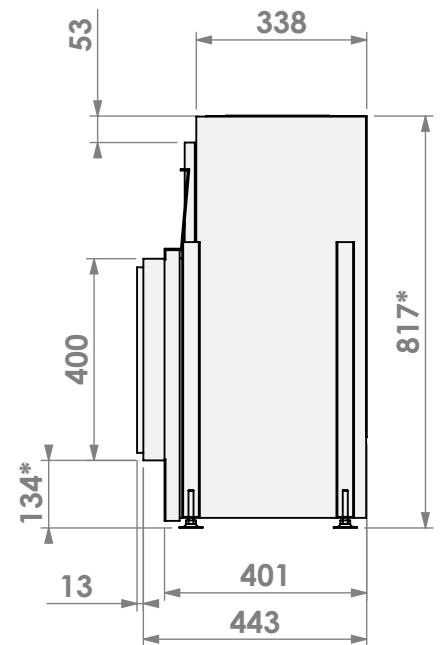

Barbas Belfires B.V.
Hallenstraat 17
5531 AB Bladel
The Netherlands
www.barbasbelfires.com

Name: **HBXXL-3 floating frame**

Modifications reserved

Scale: **1:15**
Unit: **mm**

Version: **0**

* = optional extended adjustable legs max. + 350 mm

belfires

Barbas Bellfires B.V.
Hallenstraat 17
5531 AB Bladel
The Netherlands
www.barbasbellfires.com

Name: HBXXL-3 floating frame convection casing

Modifications reserved

Scale: 1:15
Unit: mm

Version: 0

* = optional extended adjustable legs max. + 350 mm

Name: HBXXL-3 hidden door+ 10cm stone bar

Modifications reserved

Scale: 1:15
Unit: mm

Version: 0

Cadre Fin
Rahmen Raffiniert

belfires

Barbas Bellfires B.V.
Hallenstraat 17
5531 AB Bladel
The Netherlands
www.barbasbellfires.com

Name: HBXXL-3 Slim kader

Modifications reserved

Scale: 1:15
Unit: mm

Version: 0