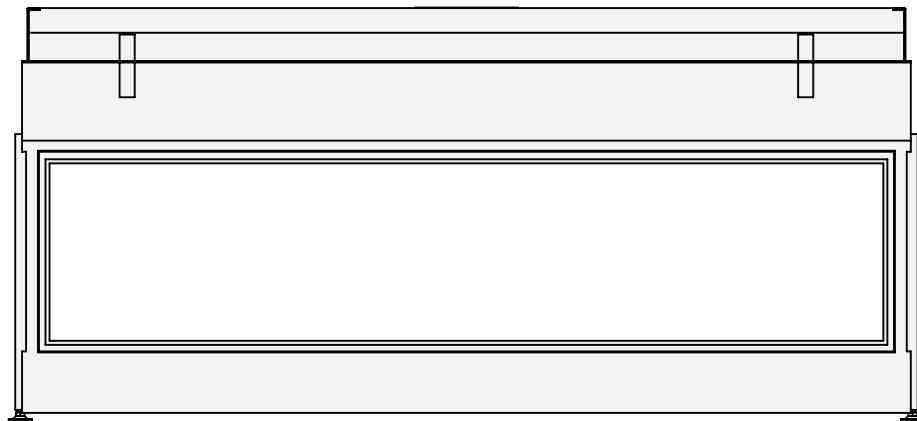

Barbas Belfires B.V.
Hallenstraat 17
5531 AB Bladel
The Netherlands
www.barbasbelfires.com

Name: **HBXXL-3 floating frame**

Modifications reserved

Scale: **1:15**
Unit: **mm**

Version: **0**

* = optional extended adjustable legs max. + 350 mm