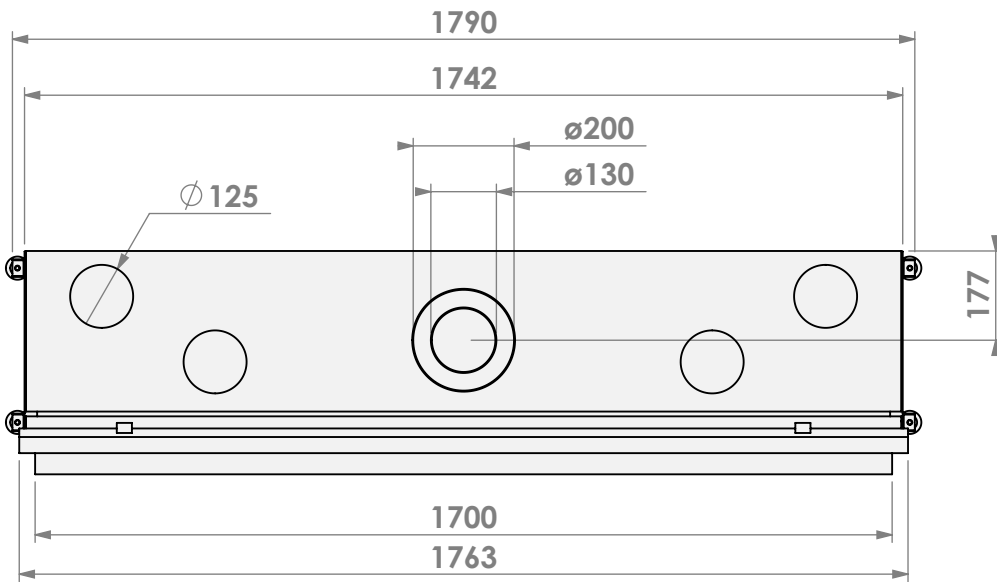

Barbas Belfires B.V.
Hallenstraat 17
5531 AB Bladel
The Netherlands
www.barbasbelfires.com

Name: **HBXXL-3 floating frame**

Modifications reserved

Scale: **1:15**
Unit: **mm**

Version: **0**

* = optional extended adjustable legs max. + 350 mm

belfires

Barbas Bellfires B.V.
Hallenstraat 17
5531 AB Bladel
The Netherlands
www.barbasbellfires.com

Name: HBXXL-3 floating frame convection casing

Modifications reserved

Scale: 1:15
Unit: mm

Version: 0

* = optional extended adjustable legs max. + 350 mm