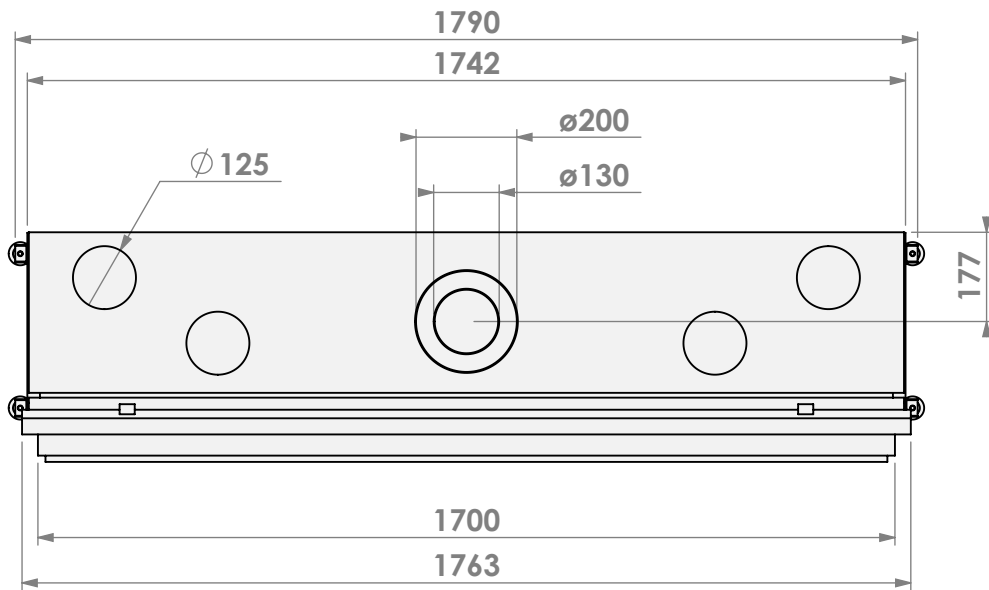

Barbas Belfires B.V.
Hallenstraat 17
5531 AB Bladel
The Netherlands
www.barbasbelfires.com

Name: **HBXXL-3 floating frame**

Modifications reserved

Scale: **1:15**
Unit: **mm**

Version: **0**

* = optional extended adjustable legs max. + 350 mm

belfires

Barbas Bellfires B.V.
Hallenstraat 17
5531 AB Bladel
The Netherlands
www.barbasbellfires.com

Name: HBXXL-3 floating frame convection casing

Modifications reserved

Scale: 1:15
Unit: mm

Version: 0

* = optional extended adjustable legs max. + 350 mm