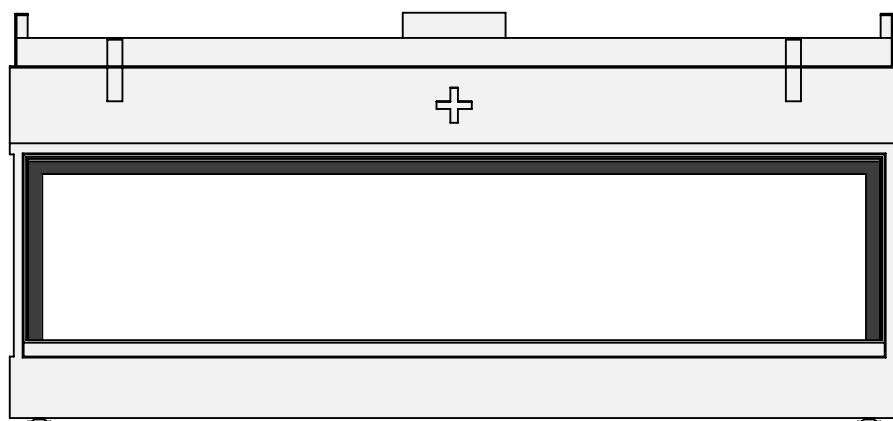

belfires

Barbas Bellfires B.V.
Hallenstraat 17
5531 AB Bladel
The Netherlands
www.barbasbellfires.com

Name: HBXXL-3 hidden door convection casing

Modifications reserved

Scale: 1:15
Unit: mm

Version: 0

belfires