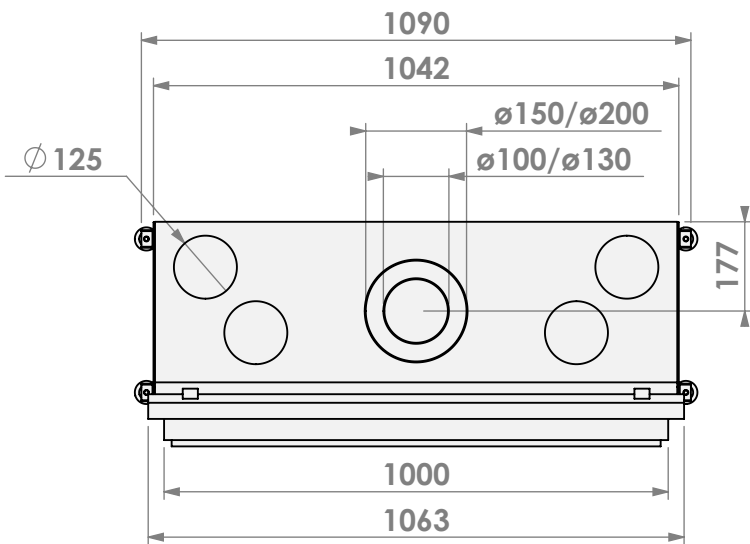

belfires

Barbas Bellfires B.V.
 Hallenstraat 17
 5531 AB Bladel
 The Netherlands
www.barbasbellfires.com

Name: **HBS-3 floating frame**

Modifications reserved

Scale: **1:15**
 Unit: **mm**

Version: **0**

* = optional extended adjustable legs max. + 350 mm

belfires

Barbas Belfires B.V.
Hallenstraat 17
5531 AB Bladel
The Netherlands
www.barbasbelfires.com

Name: HBS-3 floating frame convection casing

Modifications reserved

Scale: 1:15
Unit: mm

Version: 0

* = optional extended adjustable legs max. + 350 mm

Name: HBS-3 hidden door+ 10cm stone bar

Modifications reserved

Scale: 1:15
Unit: mm

Version: 0