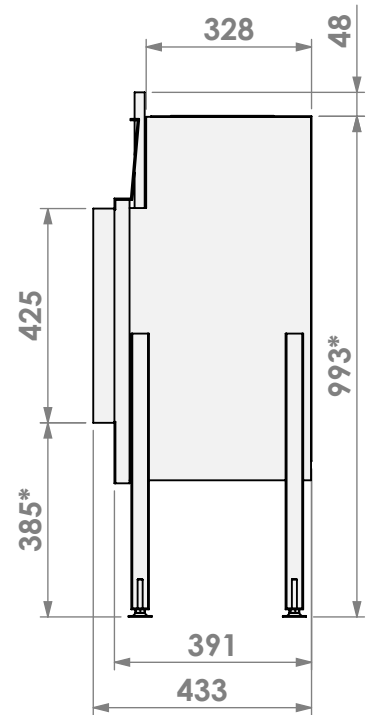

belfires

Barbas Bellfires B.V.
 Hallenstraat 17
 5531 AB Bladel
 The Netherlands
www.barbasbellfires.com

Name: **HBS-3 floating frame**

Modifications reserved

Scale: **1:15**
 Unit: **mm**

Version: **0**

* = optional extended adjustable legs max. + 350 mm

belfires

Barbas Belfires B.V.
Hallenstraat 17
5531 AB Bladel
The Netherlands
www.barbasbelfires.com

Name: HBS-3 floating frame convection casing

Modifications reserved

Scale: 1:15
Unit: mm

Version: 0

* = optional extended adjustable legs max. + 350 mm

Name: HBS-3 hidden door+ 10cm

Modifications reserved

Scale: 1:15
Unit: mm

Version: 0

* = optional extended adjustable legs max. + 350 mm

belfires

Barbas Bellfires B.V.
Hallenstraat 17
5531 AB Bladel
The Netherlands
www.barbasbellfires.com

Name: HBS-3 hidden door+ 10cm stone bar

Modifications reserved

Scale: 1:15
Unit: mm

Version: 0