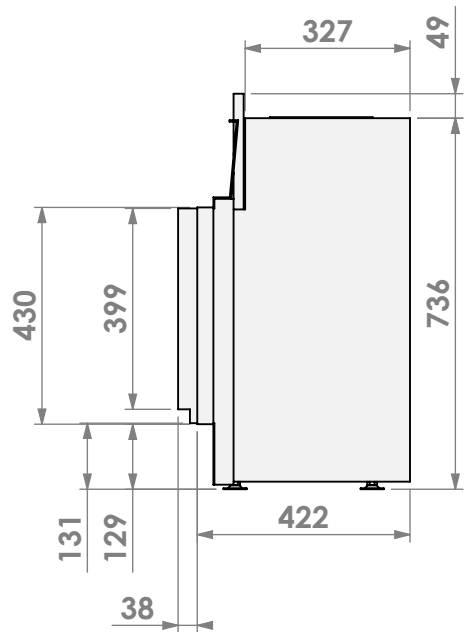

belfires

Barbas Bellfires B.V.
Hallenstraat 17
5531 AB Bladel
The Netherlands
www.barbasbellfires.com

Name: HBS-3 hidden door convection casing

Modifications reserved

Scale: 1:15
Unit: mm

Version: 0

belfires

Name: HBS-3 hidden door+ 10cm stone bar

Modifications reserved

Scale: 1:15
Unit: mm

Version: 0