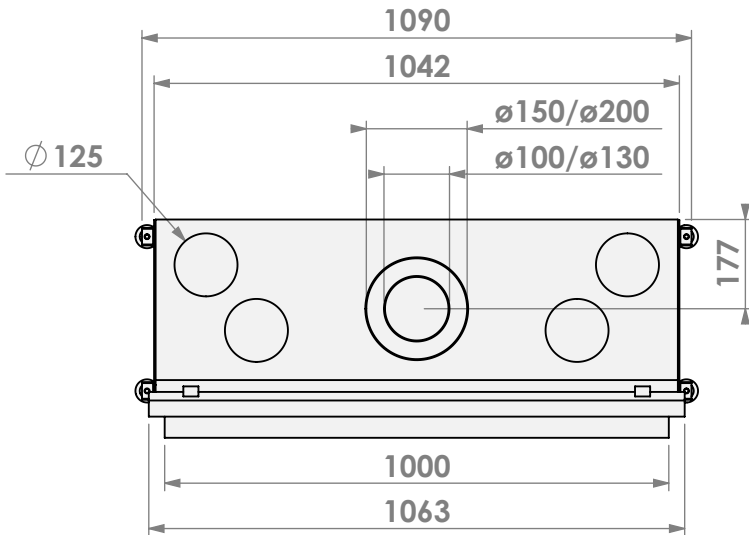

belfires

Barbas Belfires B.V.
Hallenstraat 17
5531 AB Bladel
The Netherlands
www.barbasbelfires.com

Name: HBS-3 floating frame convection casing

Modifications reserved

Scale: 1:15
Unit: mm

Version: 0

* = optional extended adjustable legs max. + 350 mm

Name: HBS-3 hidden door+ 10cm stone bar

Modifications reserved

Scale: 1:15
Unit: mm

Version: 0