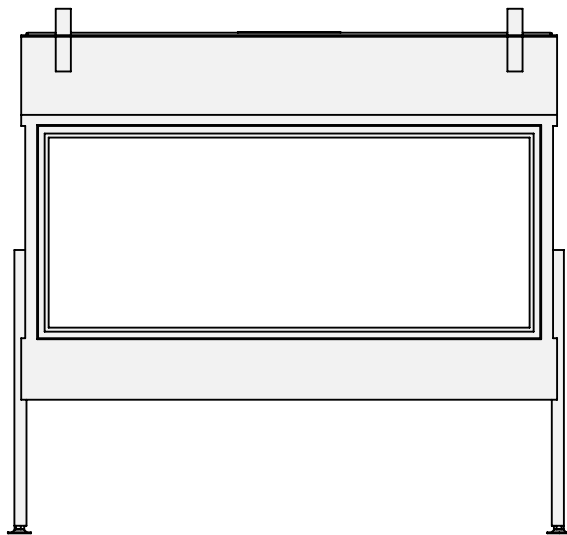

belfires

Barbas Bellfires B.V.
 Hallenstraat 17
 5531 AB Bladel
 The Netherlands
www.barbasbellfires.com

Name: **HBS-3 floating frame**

Modifications reserved

Scale: **1:15**
 Unit: **mm**

Version: **0**

* = optional extended adjustable legs max. + 350 mm

belfires

Barbas Belfires B.V.
Hallenstraat 17
5531 AB Bladel
The Netherlands
www.barbasbelfires.com

Name: HBS-3 floating frame convection casing

Modifications reserved

Scale: 1:15
Unit: mm

Version: 0

* = optional extended adjustable legs max. + 350 mm

Name: HBS-3 hidden door+ 10cm stone bar

Modifications reserved

Scale: 1:15
Unit: mm

Version: 0