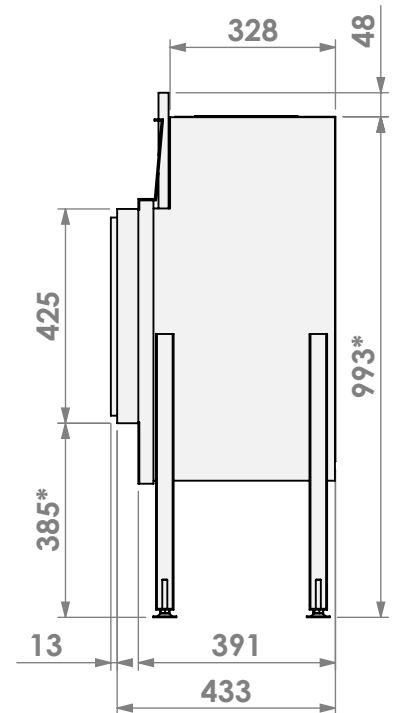

belfires

Barbas Bellfires B.V.
 Hallenstraat 17
 5531 AB Bladel
 The Netherlands
www.barbasbellfires.com

Name: **HBS-3 floating frame**

Modifications reserved

Scale: **1:15**
 Unit: **mm**

Version: **0**

* = optional extended adjustable legs max. + 350 mm

belfires

Barbas Belfires B.V.
Hallenstraat 17
5531 AB Bladel
The Netherlands
www.barbasbelfires.com

Name: HBS-3 floating frame convection casing

Modifications reserved

Scale: 1:15
Unit: mm

Version: 0

* = optional extended adjustable legs max. + 350 mm

Name: HBS-3 hidden door+ 10cm

Modifications reserved

Scale: 1:15
Unit: mm

Version: 0

* = optional extended adjustable legs max. + 350 mm

belfires

Barbas Bellfires B.V.
Hallenstraat 17
5531 AB Bladel
The Netherlands
www.barbasbellfires.com

Name: HBS-3 hidden door+ 10cm stone bar

Modifications reserved

Scale: 1:15
Unit: mm

Version: 0