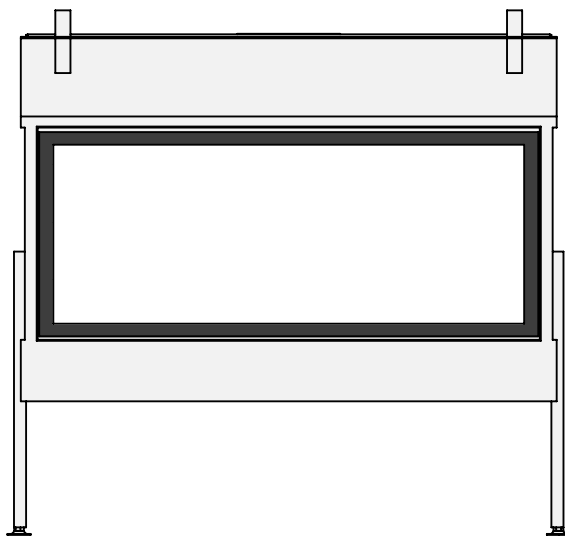

belfires

Barbas Belfires B.V.
Hallenstraat 17
5531 AB Bladel
The Netherlands
www.barbasbelfires.com

Name: HBS-3 floating frame convection casing

Modifications reserved

Scale: 1:15
Unit: mm

Version: 0

* = optional extended adjustable legs max. + 350 mm