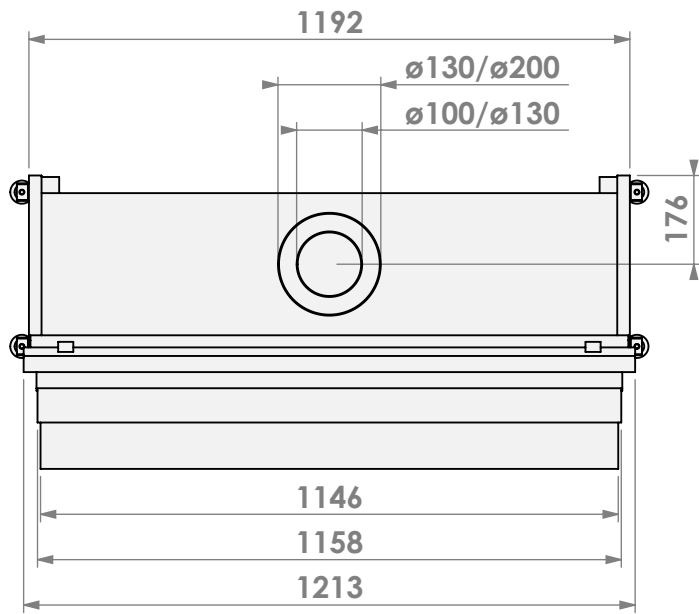

mm

* = optional extended adjustable legs max. + 350 mm

bellfires

Barbas Bellfires B.V.
Hallenstraat 17
5531 AB Bladel
The Netherlands
www.barbasbellfires.com

Name: **HBM-3 hidden door+ 10cm stone bar**

Modifications reserved

Projection:

American

Scale:

1:15

Version:

0

Unit:

mm