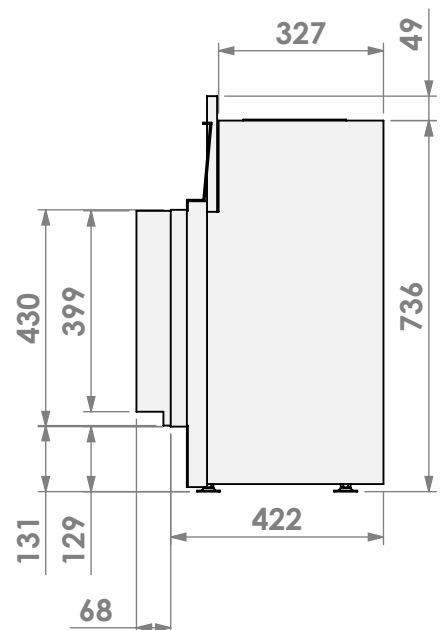

Name: **HBM-3 hidden door convection casing**

Modifications reserved

Scale: **1:15**
Unit: **mm**

Version: **0**

bellfires

Barbas Bellfires B.V.
Hallenstraat 17
5531 AB Bladel
The Netherlands
www.barbasbellfires.com

Name: **HBM-3 hidden door+ 7cm**

Modifications reserved

Scale: **1:15**
Unit: **mm**

Version: **0**

bellfires

Barbas Bellfires B.V.
Hallenstraat 17
5531 AB Bladel
The Netherlands
www.barbasbellfires.com

Name: **HBM-3 hidden door+ 10cm**

Projection:

American

Scale:

1:15

Version:

0

Unit:

mm