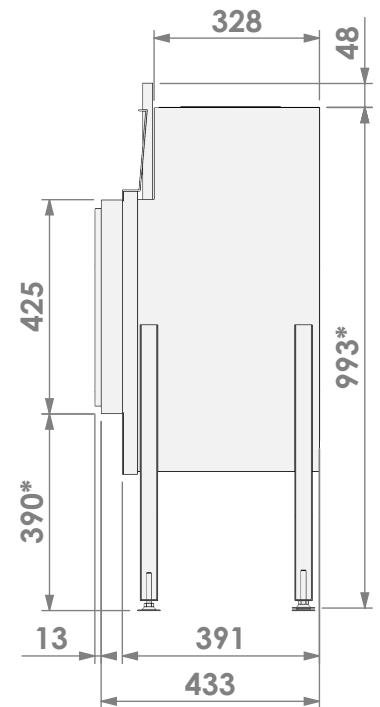

Barbas Bellfires B.V.
Hallenstraat 17
5531 AB Bladel
The Netherlands
www.barbasbellfires.com

Name: **HBM-3 floating frame**

Modifications reserved

Projection:

American

Scale:

1:15

Version:

0

Unit:

mm

* = optional extended adjustable legs max. + 350 mm

bellfires

Barbas Bellfires B.V.
Hallenstraat 17
5531 AB Bladel
The Netherlands
www.barbasbellfires.com

Name: **HBM-3 floating frame convection casing**

Modifications reserved

Scale: **1:15**
Unit: **mm**

Version: **0**

* = optional extended adjustable legs max. + 350 mm

bellfires

Barbas Bellfires B.V.
Hallenstraat 17
5531 AB Bladel
The Netherlands
www.barbasbellfires.com

Projection:

American

Scale:

1:15

Version:

0

Unit:

mm