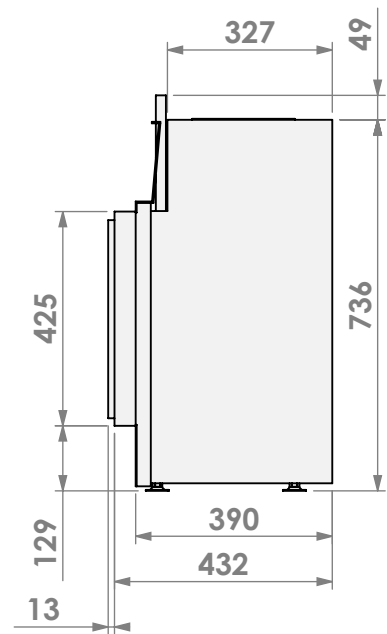

belfires

Barbas Bellfires B.V.
Hallenstraat 17
5531 AB Bladel
The Netherlands
www.barbasbellfires.com

Name: **HBM-3 hidden door**

Modifications reserved

Scale: **1:15**
Unit: **mm**

Version: **0**

bellfires

Modifications reserved

Scale: **1:15**
Unit: **mm**

Version: **0**

* = optional extended adjustable legs max. + 350 mm

bellfires

Barbas Bellfires B.V.
Hallenstraat 17
5531 AB Bladel
The Netherlands
www.barbasbellfires.com

Projection:

American

Scale:

1:15

Version:

0

Unit:

mm