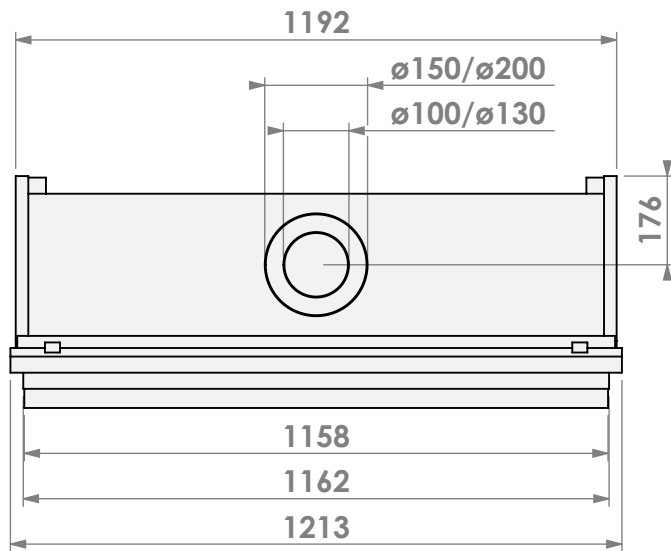

bellfires

Barbas Bellfires B.V.
Hallenstraat 17
5531 AB Bladel
The Netherlands
www.barbasbellfires.com

Name: **HBM-3 hidden door+ 7cm**

Modifications reserved

Scale: **1:15**
Unit: **mm**

Version: **0**