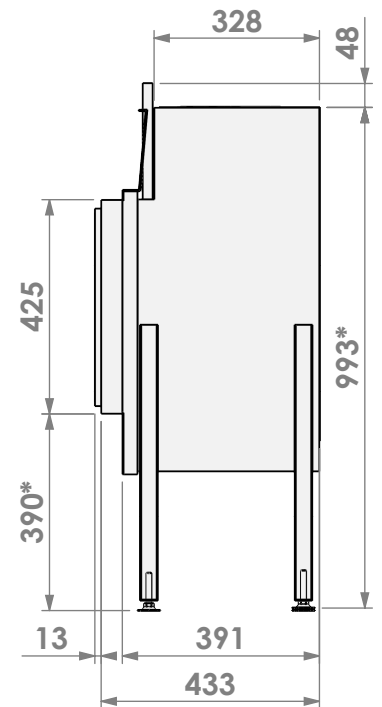

Barbas Bellfires B.V.
 Hallenstraat 17
 5531 AB Bladel
 The Netherlands
www.barbasbellfires.com

Name: **HBM-3 floating frame**

Modifications reserved

Projection:

American

Scale:

1:15

Version:

0

Unit:

mm

* = optional extended adjustable legs max. + 350 mm

bellfires

Barbas Bellfires B.V.
Hallenstraat 17
5531 AB Bladel
The Netherlands
www.barbasbellfires.com

Name: **HBM-3 floating frame convection casing**

American

Scale:

1:15

Version:

0

Unit:

mm

bellfires

mm

Version:

0