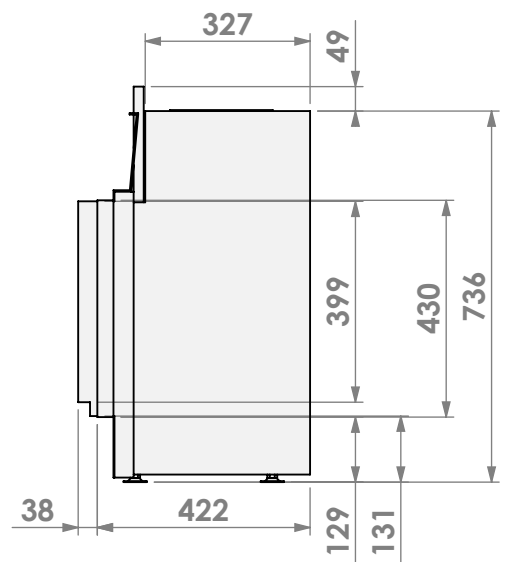

mm

* = optional extended adjustable legs max. + 350 mm

bellfires

Barbas Bellfires B.V.
Hallenstraat 17
5531 AB Bladel
The Netherlands
www.barbasbellfires.com

Name: **HBM-3 hidden door convection casing**

Modifications reserved

Scale: **1:15**
Unit: **mm**

Version: **0**

bellfires

Barbas Bellfires B.V.
Hallenstraat 17
5531 AB Bladel
The Netherlands
www.barbasbellfires.com

Name: **HBM-3 hidden door+ 7cm**

Modifications reserved

Projection:

mm

Version:

0