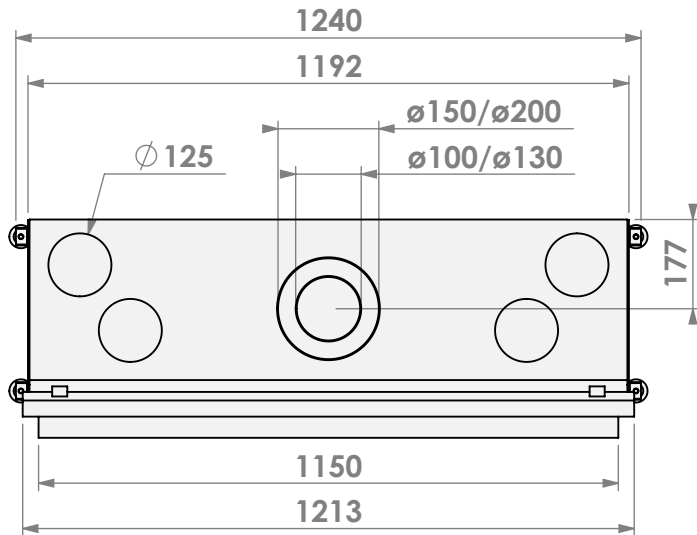

0

Unit:

mm

* = optional extended adjustable legs max. + 350 mm

bellfires

Barbas Bellfires B.V.
Hallenstraat 17
5531 AB Bladel
The Netherlands
www.barbasbellfires.com

Name: **HBM-3 floating frame convection casing**

Modifications reserved

Scale: **1:15**
Unit: **mm**

Version: **0**

* = optional extended adjustable legs max. + 350 mm

bellfires

Barbas Bellfires B.V.
Hallenstraat 17
5531 AB Bladel
The Netherlands
www.barbasbellfires.com

Projection:

American

Scale:

1:15

Version:

0

Unit:

mm