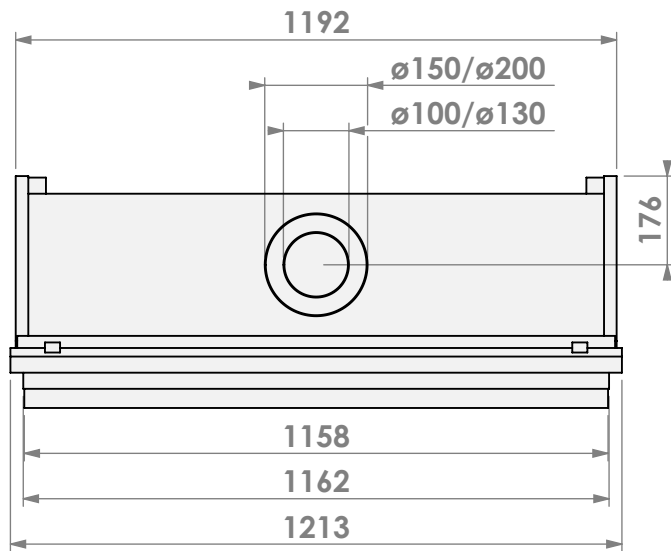

mm

* = optional extended adjustable legs max. + 350 mm

bellfires

Barbas Bellfires B.V.
Hallenstraat 17
5531 AB Bladel
The Netherlands
www.barbasbellfires.com

Name: **HBM-3 hidden door convection casing**

Modifications reserved

Scale: **1:15**
Unit: **mm**

Version: **0**

bellfires

Barbas Bellfires B.V.
Hallenstraat 17
5531 AB Bladel
The Netherlands
www.barbasbellfires.com

Name: **HBM-3 hidden door+ 7cm**

Modifications reserved

Projection:

mm

Version:

0