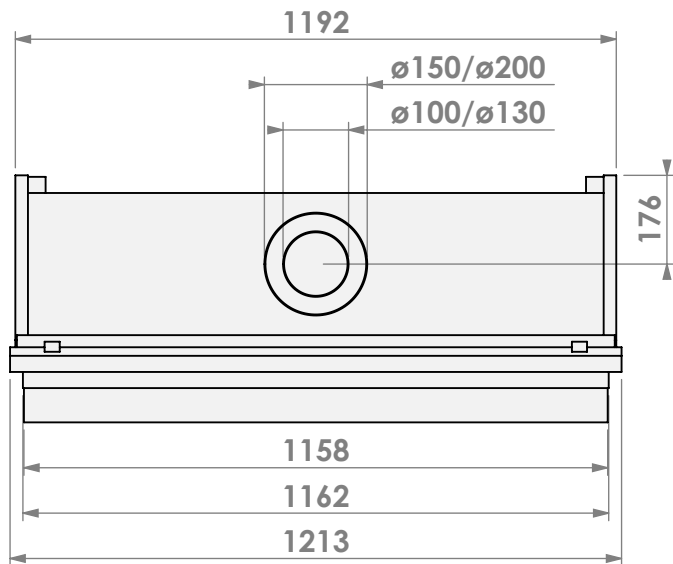

Modifications reserved

Scale: **1:15**
Unit: **mm**

Version: **0**

* = optional extended adjustable legs max. + 350 mm

bellfires

Barbas Bellfires B.V.
Hallenstraat 17
5531 AB Bladel
The Netherlands
www.barbasbellfires.com

Name: **HBM-3 hidden door convection casing**

Modifications reserved

Scale: **1:15**
Unit: **mm**

Version: **0**

bellfires

Barbas Bellfires B.V.
Hallenstraat 17
5531 AB Bladel
The Netherlands
www.barbasbellfires.com

Name: **HBM-3 hidden door+ 7cm**

Modifications reserved

Scale: **1:15**
Unit: **mm**

Version: **0**

bellfires

Barbas Bellfires B.V.
Hallenstraat 17
5531 AB Bladel
The Netherlands
www.barbasbellfires.com

Name: **HBM-3 hidden door+ 10cm**

Projection:

American

Scale:

1:15

Version:

0

Unit:

mm