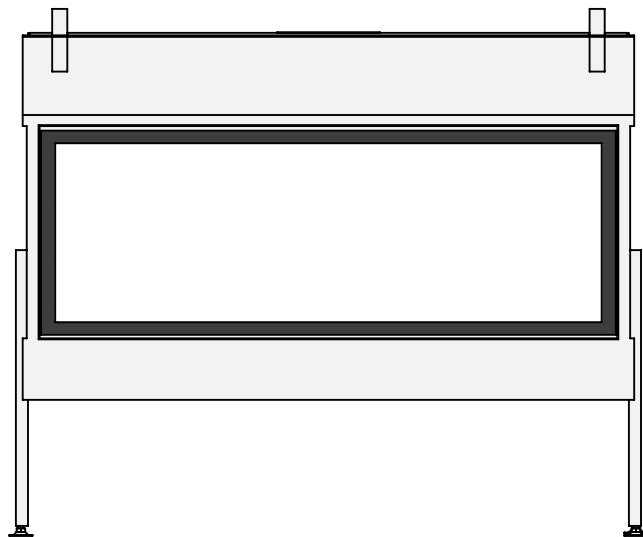

* = optional extended adjustable legs max. + 350 mm

bellfires

Barbas Bellfires B.V.
Hallenstraat 17
5531 AB Bladel
The Netherlands
www.barbasbellfires.com

Name: **HBM-3 hidden door convection casing**

Modifications reserved

Scale: **1:15**
Unit: **mm**

Version: **0**