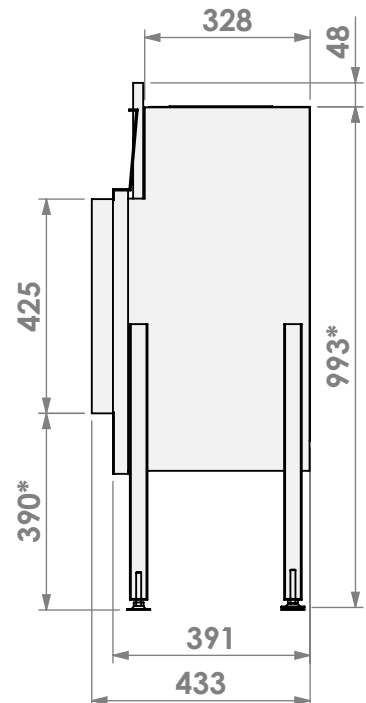

0

Unit:

mm

* = optional extended adjustable legs max. + 350 mm

bellfires

Barbas Bellfires B.V.
Hallenstraat 17
5531 AB Bladel
The Netherlands
www.barbasbellfires.com

Name: **HBM-3 floating frame convection casing**

Modifications reserved

Scale: **1:15**
Unit: **mm**

Version: **0**

* = optional extended adjustable legs max. + 350 mm

bellfires

Barbas Bellfires B.V.
Hallenstraat 17
5531 AB Bladel
The Netherlands
www.barbasbellfires.com

Projection:

American

Scale:

1:15

Version:

0

Unit:

mm