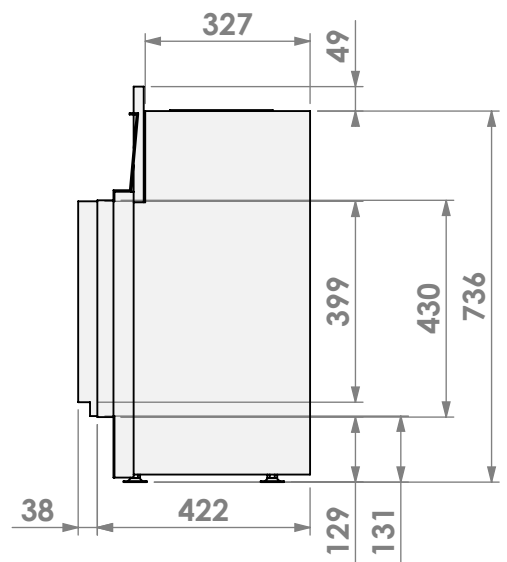

bellfires

Barbas Bellfires B.V.
Hallenstraat 17
5531 AB Bladel
The Netherlands
www.barbasbellfires.com

Name: **HBM-3 hidden door+ 7cm**

Modifications reserved

Scale: **1:15**
Unit: **mm**

Version: **0**