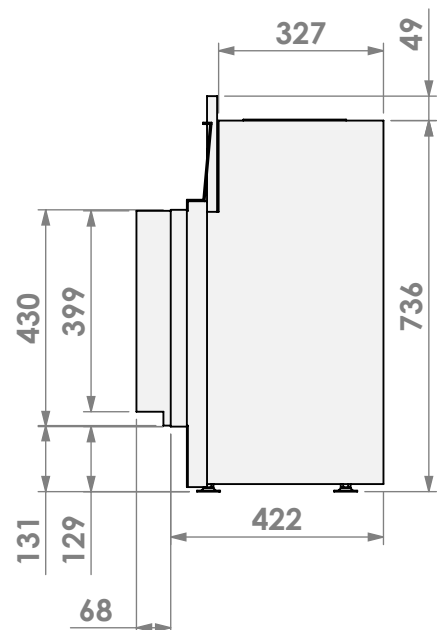

Scale: **1:15**
Unit: **mm**

Version: **0**

bellfires

Barbas Bellfires B.V.
Hallenstraat 17
5531 AB Bladel
The Netherlands
www.barbasbellfires.com

Name: **HBM-3 hidden door+ 7cm**

Modifications reserved

Projection:

American

Scale:

1:15

Version:

0

Unit:

mm

bellfires

mm

Version:

0