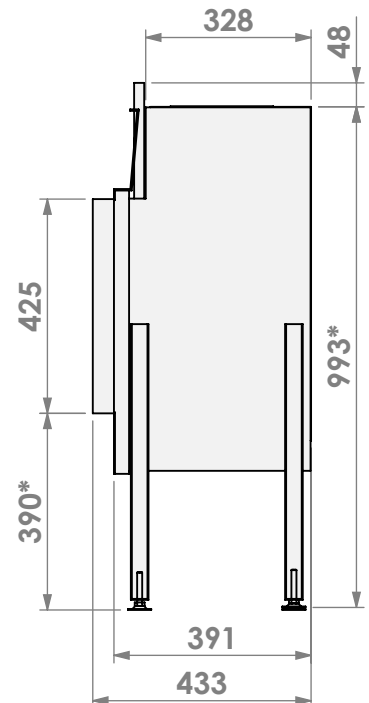

0

Unit:

mm

* = optional extended adjustable legs max. + 350 mm

bellfires

Barbas Bellfires B.V.
Hallenstraat 17
5531 AB Bladel
The Netherlands
www.barbasbellfires.com

Name: **HBM-3 floating frame convection casing**

mm

* = optional extended adjustable legs max. + 350 mm

bellfires

Barbas Bellfires B.V.
Hallenstraat 17
5531 AB Bladel
The Netherlands
www.barbasbellfires.com

Name: **HBM-3 hidden door convection casing**

Modifications reserved

Scale: **1:15**
Unit: **mm**

Version: **0**

bellfires

Barbas Bellfires B.V.
Hallenstraat 17
5531 AB Bladel
The Netherlands
www.barbasbellfires.com

Name: **HBM-3 hidden door+ 7cm**

Modifications reserved

Projection:

mm

Version:

0