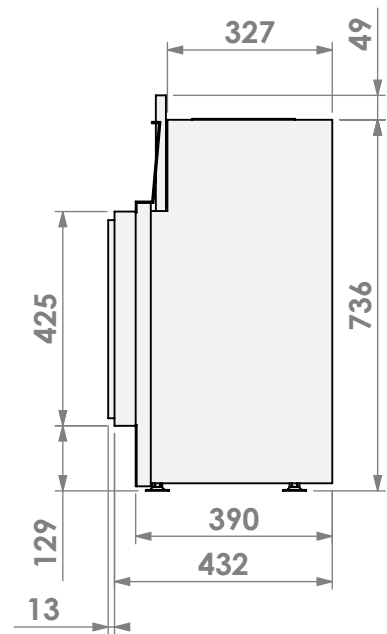

belfires

Barbas Bellfires B.V.
Hallenstraat 17
5531 AB Bladel
The Netherlands
www.barbasbellfires.com

Name: **HBM-3 hidden door**

Modifications reserved

Scale: **1:15**
Unit: **mm**

Version: **0**

bellfires

Scale: **1:15**
Unit: **mm**

Version: **0**

bellfires

Barbas Bellfires B.V.
Hallenstraat 17
5531 AB Bladel
The Netherlands
www.barbasbellfires.com

Name: **HBM-3 hidden door+ 7cm**

Modifications reserved

Projection:

American

Scale:

1:15

Version:

0

Unit:

mm

bellfires

mm

Version:

0