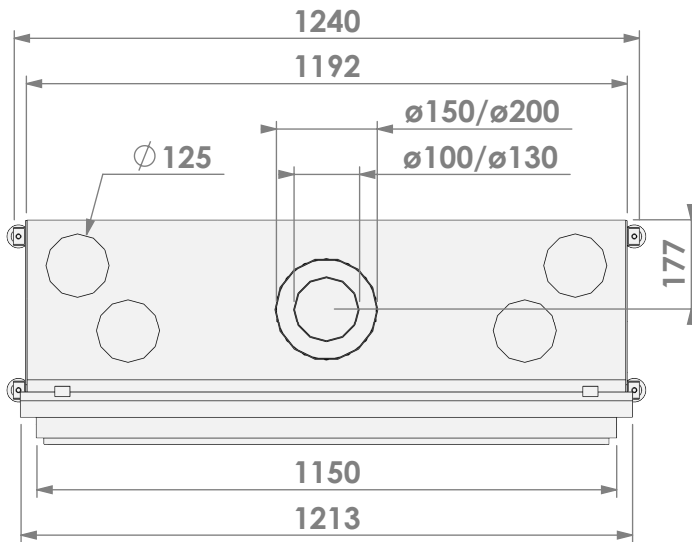

Barbas Bellfires B.V.
Hallenstraat 17
5531 AB Bladel
The Netherlands
www.barbasbellfires.com

Name: **HBM-3 floating frame**

Modifications reserved

Projection:

American

Scale:

1:15

Version:

0

Unit:

mm

* = optional extended adjustable legs max. + 350 mm

bellfires

Barbas Bellfires B.V.
Hallenstraat 17
5531 AB Bladel
The Netherlands
www.barbasbellfires.com

Name: **HBM-3 floating frame convection casing**

Modifications reserved

Scale: **1:15**
Unit: **mm**

Version: **0**

* = optional extended adjustable legs max. + 350 mm

bellfires

Barbas Bellfires B.V.
Hallenstraat 17
5531 AB Bladel
The Netherlands
www.barbasbellfires.com

Projection:

American

Scale:

1:15

Version:

0

Unit:

mm