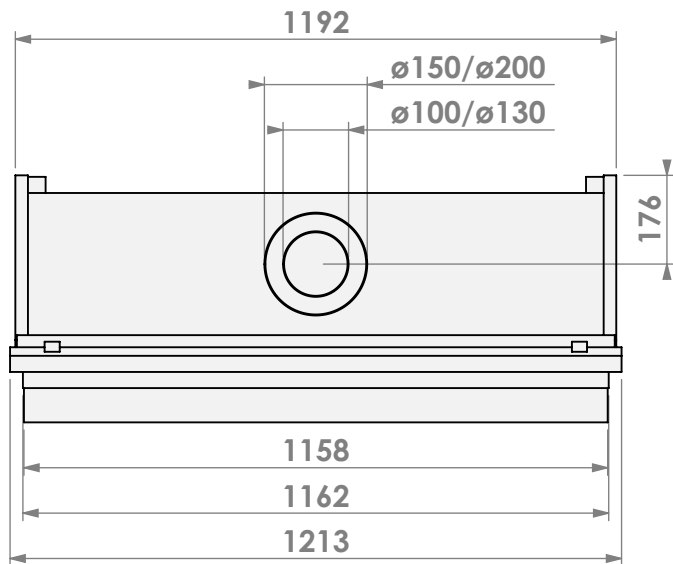

Scale: **1:15**
Unit: **mm**

Version: **0**

bellfires

Barbas Bellfires B.V.
Hallenstraat 17
5531 AB Bladel
The Netherlands
www.barbasbellfires.com

Name: **HBM-3 hidden door+ 7cm**

Modifications reserved

Projection:

American

Scale:

1:15

Version:

0

Unit:

mm

bellfires

mm

Version:

0