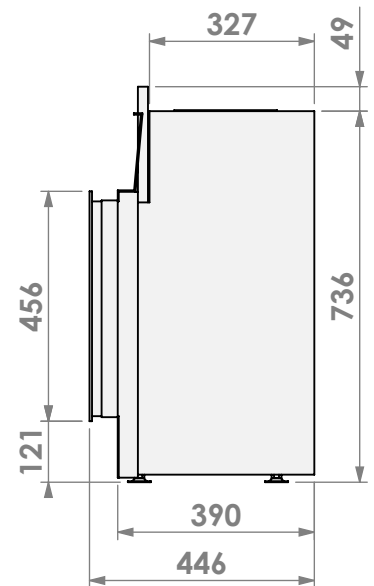

mm

* = optional extended adjustable legs max. + 350 mm

bellfires

Barbas Bellfires B.V.
Hallenstraat 17
5531 AB Bladel
The Netherlands
www.barbasbellfires.com

Name: **HBM-3 hidden door+ 10cm stone bar**

Modifications reserved

Projection:

American

Scale:

1:15

Version:

0

Unit:

mm