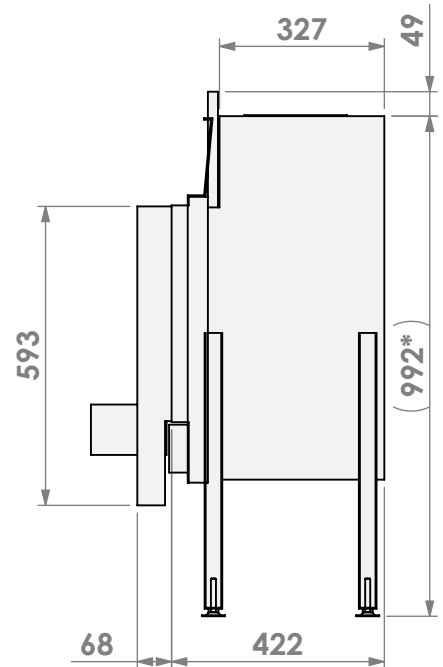

Name: **HBM-3 hidden door+ 7cm**

Modifications reserved

Scale: **1:15**
Unit: **mm**

Version: **0**

bellfires

Barbas Bellfires B.V.
Hallenstraat 17
5531 AB Bladel
The Netherlands
www.barbasbellfires.com

Name: **HBM-3 hidden door+ 10cm**

Modifications reserved

Projection:

American

Scale:

1:15

Version:

0

Unit:

mm

* = optional extended adjustable legs max. + 350 mm

bellfires

Barbas Bellfires B.V.
Hallenstraat 17
5531 AB Bladel
The Netherlands
www.barbasbellfires.com

Name: **HBM-3 hidden door+ 10cm stone bar**

Modifications reserved

Projection:

American

Scale:

1:15

Version:

0

Unit:

mm