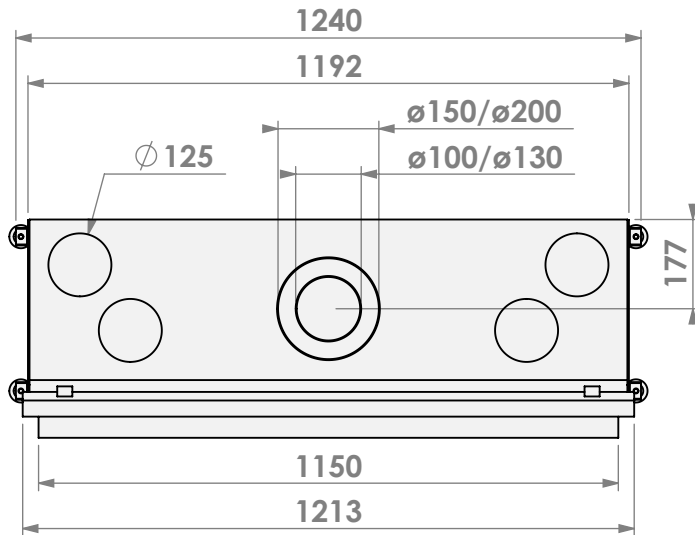

* = optional extended adjustable legs max. + 350 mm

bellfires

Barbas Bellfires B.V.
Hallenstraat 17
5531 AB Bladel
The Netherlands
www.barbasbellfires.com

Name: **HBM-3 hidden door convection casing**

Modifications reserved

Scale: **1:15**
Unit: **mm**

Version: **0**