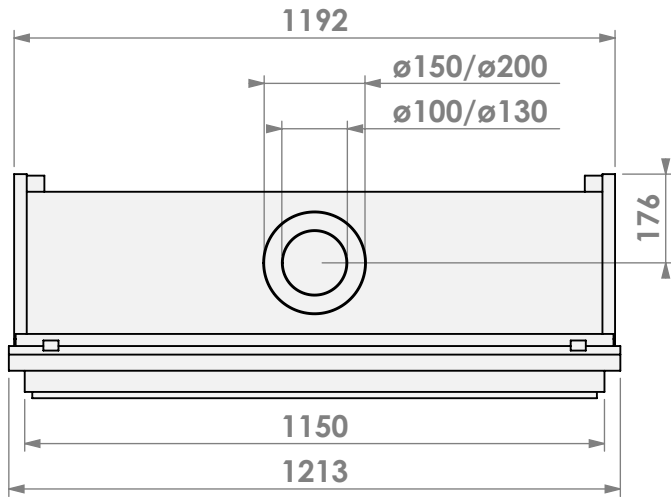

belfires

Barbas Bellfires B.V.
Hallenstraat 17
5531 AB Bladel
The Netherlands
www.barbasbellfires.com

Name: **HBM-3 hidden door**

Modifications reserved

Scale: **1:15**
Unit: **mm**

Version: **0**

bellfires

Modifications reserved

Scale: **1:15**
Unit: **mm**

Version: **0**

* = optional extended adjustable legs max. + 350 mm

bellfires

Barbas Bellfires B.V.
Hallenstraat 17
5531 AB Bladel
The Netherlands
www.barbasbellfires.com

Projection:

American

Scale:

1:15

Version:

0

Unit:

mm