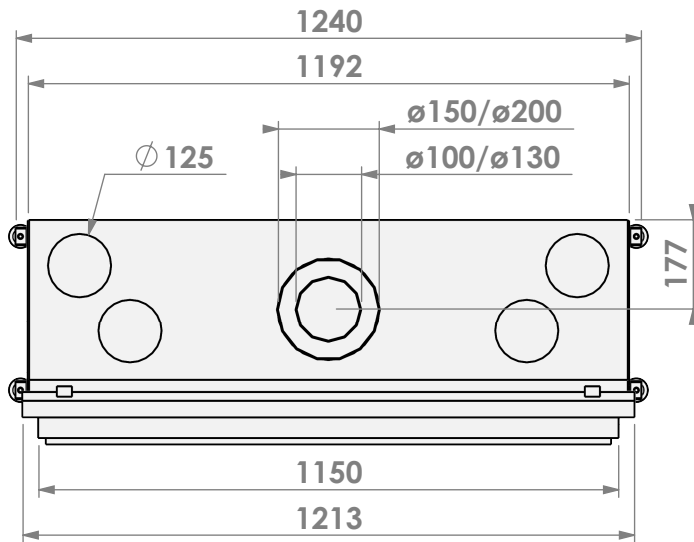

Barbas Bellfires B.V.
 Hallenstraat 17
 5531 AB Bladel
 The Netherlands
www.barbasbellfires.com

Name: **HBM-3 floating frame**

Modifications reserved

Projection:

American

Scale:

1:15

Version:

0

Unit:

mm

* = optional extended adjustable legs max. + 350 mm

bellfires

Barbas Bellfires B.V.
Hallenstraat 17
5531 AB Bladel
The Netherlands
www.barbasbellfires.com

Name: **HBM-3 floating frame convection casing**

mm

Version:

0