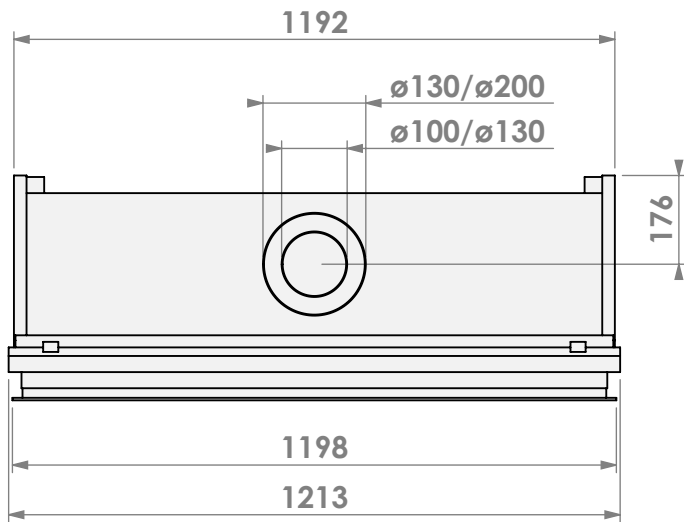

Projection:

American

Scale:

1:15

Version:

0

Unit:

mm