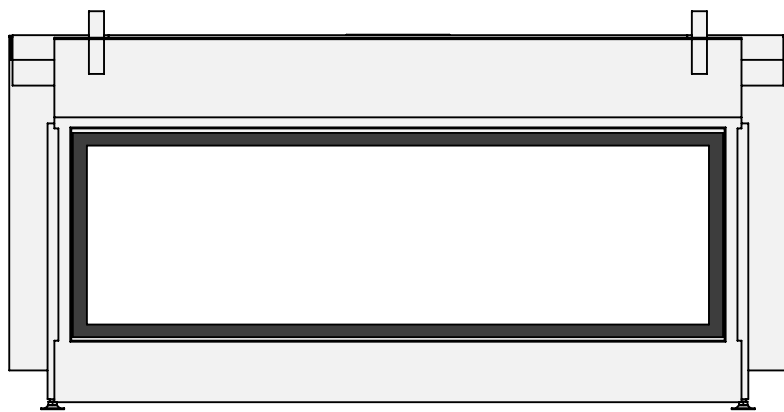

* = optional extended adjustable legs max. + 350 mm

belfires

Barbas Bellfires B.V.
Hallenstraat 17
5531 AB Bladel
The Netherlands
www.barbasbellfires.com

Name: HBL Tunnel-3 FF - FF convection casing

Modifications reserved

Scale: 1:15
Unit: mm

Version: 0

* = optional extended adjustable legs max. + 350 mm

belfires

Barbas Bellfires B.V.
Hallenstraat 17
5531 AB Bladel
The Netherlands
www.barbasbellfires.com

Name: HBL Tunnel-3 HD - HD convection casing

Scale: **1:15**
 Unit: **mm**

Version: **0**