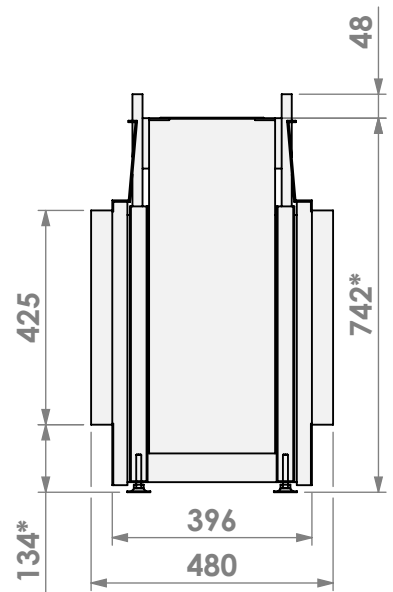

* = optional extended adjustable legs max. + 350 mm

belfires

Barbas Bellfires B.V.
Hallenstraat 17
5531 AB Bladel
The Netherlands
www.barbasbellfires.com

Name: HBL Tunnel-3 FF - FF convection casing

Modifications reserved

Scale: 1:15
Unit: mm

Version: 0

* = optional extended adjustable legs max. + 350 mm

belfires

Barbas Bellfires B.V.
Hallenstraat 17
5531 AB Bladel
The Netherlands
www.barbasbellfires.com

Name: HBL Tunnel-3 HD - HD convection casing

Modifications reserved

Scale: 1:15
Unit: mm

Version: 0

* = optional extended adjustable legs max. + 350 mm

belfires

Barbas Bellfires B.V.
Hallenstraat 17
5531 AB Bladel
The Netherlands
www.barbasbellfires.com

Scale: **1:15**
 Unit: **mm**

Version: **0**