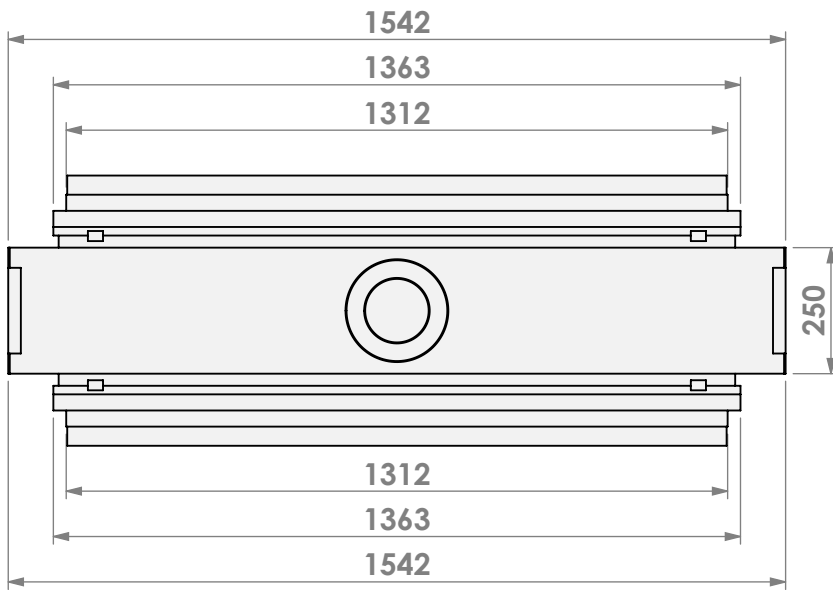

belfires

Barbas Bellfires B.V.
Hallenstraat 17
5531 AB Bladel
The Netherlands
www.barbasbellfires.com

Name: **HBL Tunnel-3 HD+ 7cm - HD+ 7cm**

Modifications reserved

Scale: **1:15**
Unit: **mm**

Version: **0**