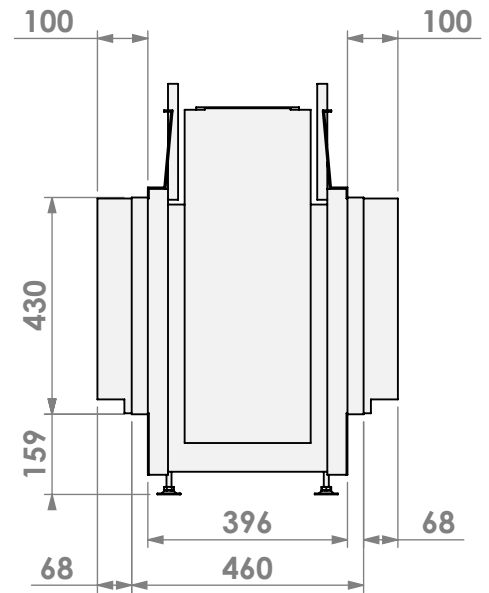

belfires

Barbas Bellfires B.V.
Hallenstraat 17
5531 AB Bladel
The Netherlands
www.barbasbellfires.com

Name: HBL Tunnel-3 HD+ 10cm - HD+ 10cm

Modifications reserved

Scale: 1:15
Unit: mm

Version: 0