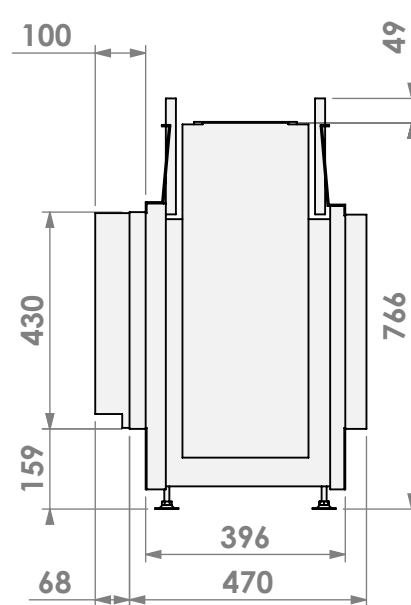

Modifications reserved

Scale: 1:15
Unit: mm

Version: 0

* = optional extended adjustable legs max. + 350 mm

belfires

Barbas Bellfires B.V.
Hallenstraat 17
5531 AB Bladel
The Netherlands
www.barbasbellfires.com

Name: **HBL Tunnel-3 FF HD convection casing**

Modifications reserved

Scale: **1:15**
Unit: **mm**

Version: **0**

belfires

Barbas Bellfires B.V.
 Hallenstraat 17
 5531 AB Bladel
 The Netherlands
 www.barbasbellfires.com

Name: HBL Tunnel-3 HD+ 7cm - HD

Modifications reserved

Scale: 1:15
 Unit: mm

Version: 0

belfires

Barbas Bellfires B.V.
Hallenstraat 17
5531 AB Bladel
The Netherlands
www.barbasbellfires.com

Name: **HBL Tunnel-3 HD+ 10cm - HD**

Scale: **1:15**
 Unit: **mm**

Version: **0**