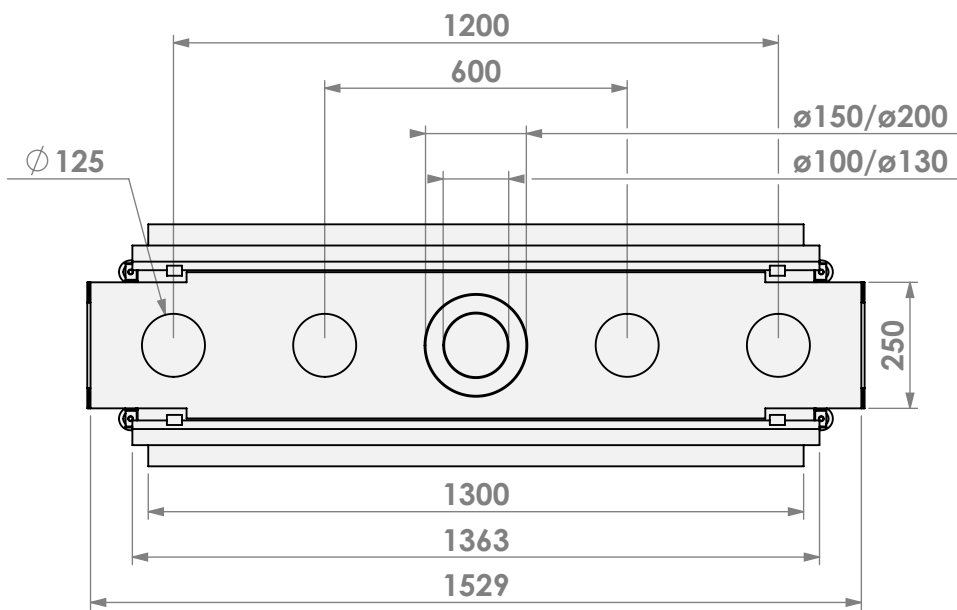

* = optional extended adjustable legs max. + 350 mm

belfires

Barbas Bellfires B.V.
Hallenstraat 17
5531 AB Bladel
The Netherlands
www.barbasbellfires.com

Name: HBL Tunnel-3 FF - FF convection casing

Modifications reserved

Scale: 1:15
Unit: mm

Version: 0

* = optional extended adjustable legs max. + 350 mm

belfires

Barbas Bellfires B.V.
Hallenstraat 17
5531 AB Bladel
The Netherlands
www.barbasbellfires.com

Name: HBL Tunnel-3 HD - HD convection casing

Modifications reserved

Scale: 1:15
Unit: mm

Version: 0

* = optional extended adjustable legs max. + 350 mm

belfires

Barbas Bellfires B.V.
Hallenstraat 17
5531 AB Bladel
The Netherlands
www.barbasbellfires.com

Scale: **1:15**
 Unit: **mm**

Version: **0**