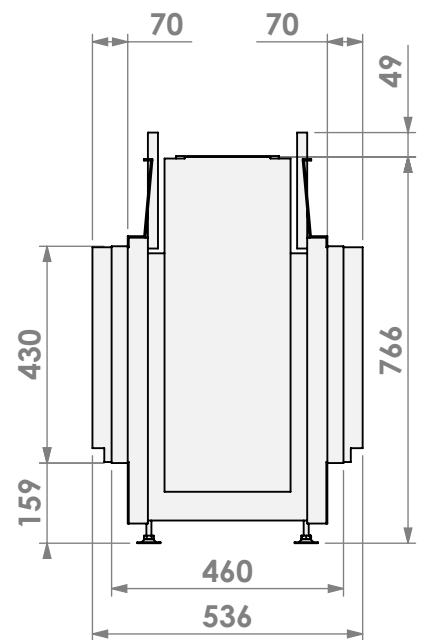

Modifications reserved

Scale: **1:15**
Unit: **mm**

Version: **0**

belfires

Barbas Bellfires B.V.
Hallenstraat 17
5531 AB Bladel
The Netherlands
www.barbasbellfires.com

Name: HBL Tunnel-3 HD+ 10cm - HD+ 10cm

Modifications reserved

Scale: 1:15
Unit: mm

Version: 0

belfires

Barbas Bellfires B.V.
 Hallenstraat 17
 5531 AB Bladel
 The Netherlands
www.barbasbellfires.com

Name: **HBL Tunnel-3 HD+ 7cm - HD+ 7cm**

Modifications reserved

Scale: **1:15**
 Unit: **mm**

Version: **0**