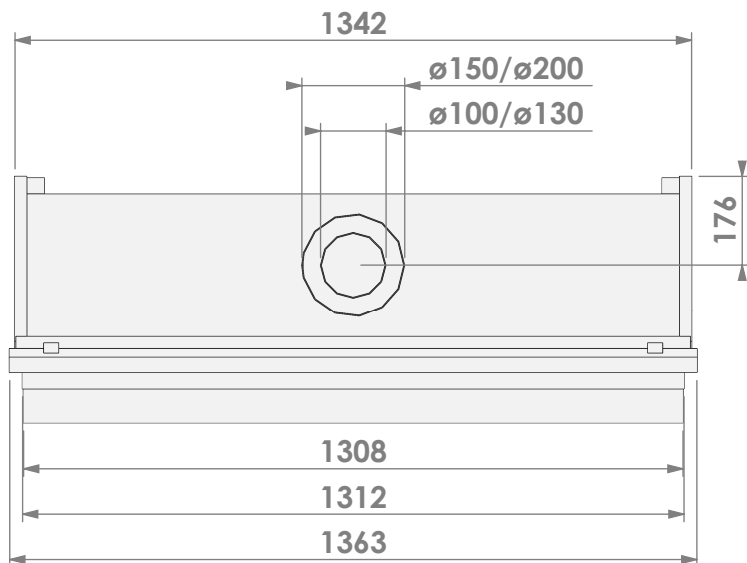

Projection: American

Scale:

1:15

Version:

0

Unit:

mm

bellfires

Barbas Bellfires B.V.
 Hallenstraat 17
 5531 AB Bladel
 The Netherlands
www.barbasbellfires.com

Name: **HBL-3 hidden door+ 10cm**

Modifications reserved

Scale: **1:15**
 Unit: **mm**

Version: **0**

* = optional extended adjustable legs max. + 350 mm