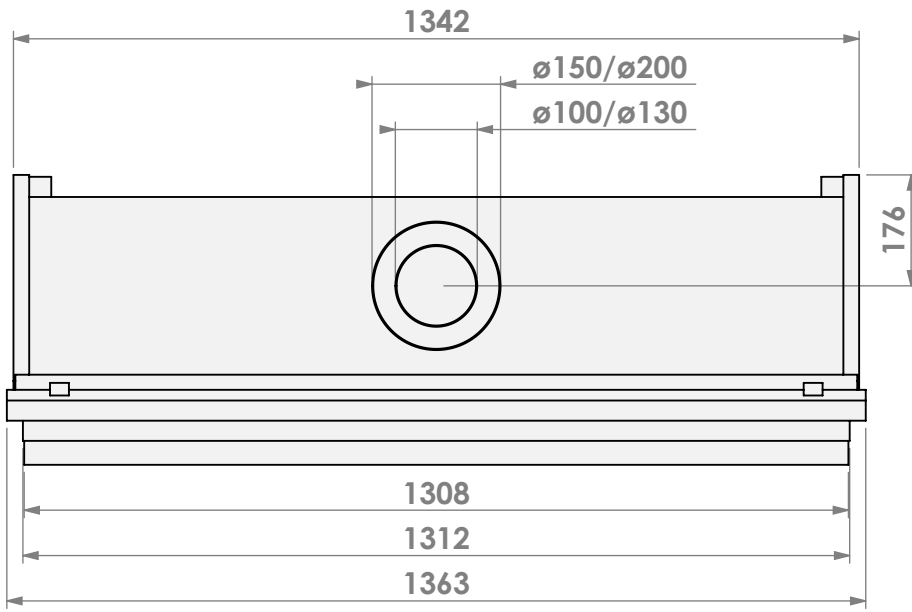

* = optional extended adjustable legs max. + 350 mm

belfires

Barbas Bellfires B.V.
Hallenstraat 17
5531 AB Bladel
The Netherlands
www.barbasbellfires.com

Name: **HBL-3 hidden door convection casing**

Modifications reserved

Scale: **1:15**
Unit: **mm**

Version: **0**

bellfires

Barbas Bellfires B.V.
 Hallenstraat 17
 5531 AB Bladel
 The Netherlands
 www.barbasbellfires.com

Name: **HBL-3 hidden door+ 7cm**

Modifications reserved

Projection: American

Scale:

1:15

Version:

0

Unit:

mm

bellfires