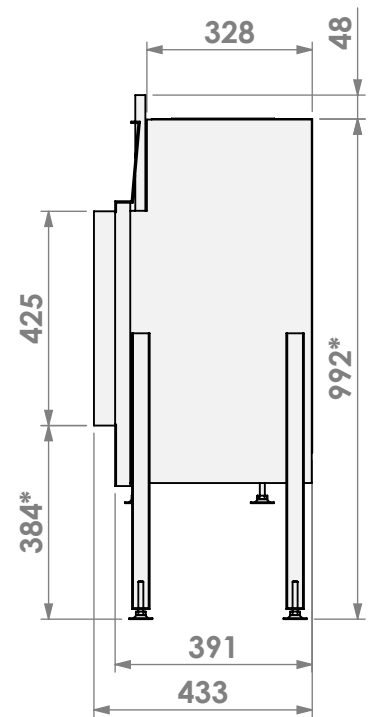

belfires

Barbas Bellfires B.V.
Hallenstraat 17
5531 AB Bladel
The Netherlands
www.barbasbellfires.com

Name: **HBL-3 floating frame**

Modifications reserved

Scale: **1:15**
Unit: **mm**

Version: **0**

* = optional extended adjustable legs max. + 350 mm

belfires

Barbas Belfires B.V.
Hallenstraat 17
5531 AB Bladel
The Netherlands
www.barbasbelfires.com

Name: **HBL-3 floating frame convection casing**

Modifications reserved

Scale: **1:15**
Unit: **mm**

Version: **0**

Scale: **1:15**
Unit: **mm**

Version: **0**

bellfires

Barbas Bellfires B.V.
 Hallenstraat 17
 5531 AB Bladel
 The Netherlands
 www.barbasbellfires.com

Name: **HBL-3 hidden door+ 7cm**

Modifications reserved

Projection: American

Scale:

1:15

Version:

0

Unit:

mm

bellfires