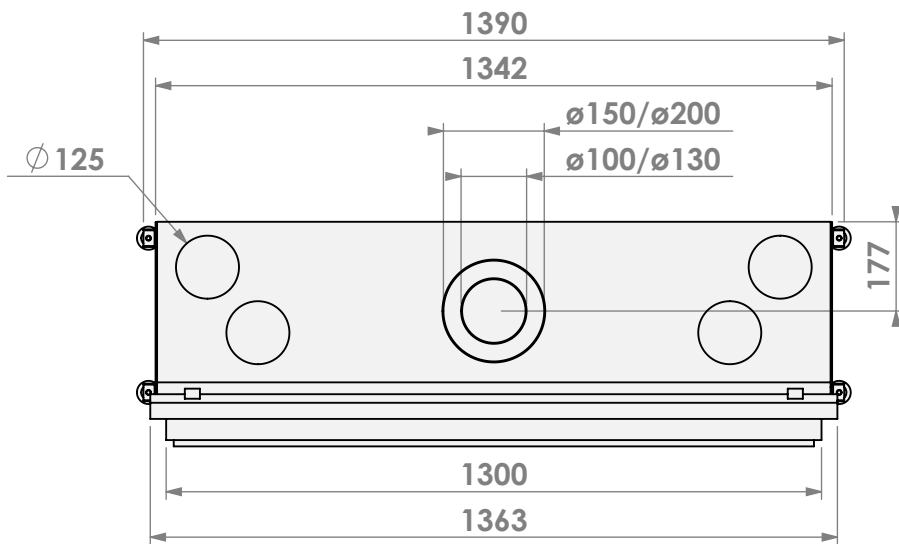

belfires

Barbas Bellfires B.V.
Hallenstraat 17
5531 AB Bladel
The Netherlands
www.barbasbellfires.com

Name: **HBL-3 floating frame**

Modifications reserved

Scale: **1:15**
Unit: **mm**

Version: **0**

* = optional extended adjustable legs max. + 350 mm

Projection: American

Scale:

1:15

Version:

0

Unit:

mm

bellfires