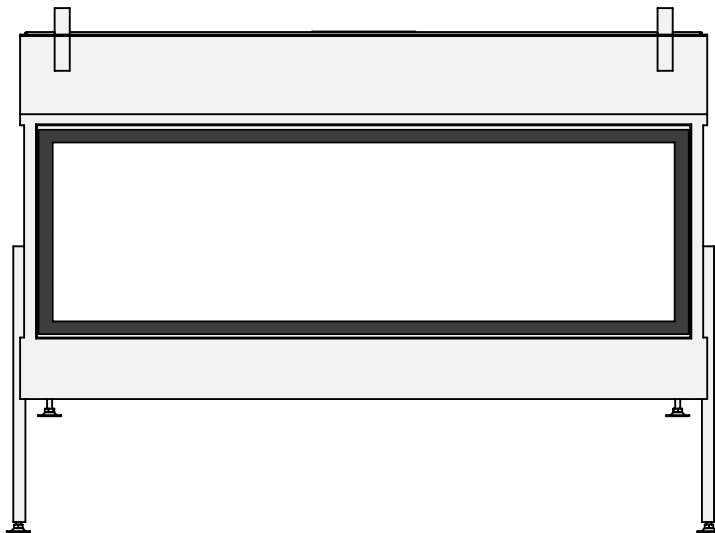

belfires

Barbas Belfires B.V.
Hallenstraat 17
5531 AB Bladel
The Netherlands
www.barbasbelfires.com

Name: **HBL-3 floating frame**

Modifications reserved

Scale: **1:15**
Unit: **mm**

Version: **0**

* = optional extended adjustable legs max. + 350 mm

* = optional extended adjustable legs max. + 350 mm

belfires

Barbas Bellfires B.V.
Hallenstraat 17
5531 AB Bladel
The Netherlands
www.barbasbellfires.com

Name: **HBL-3 hidden door convection casing**

Modifications reserved