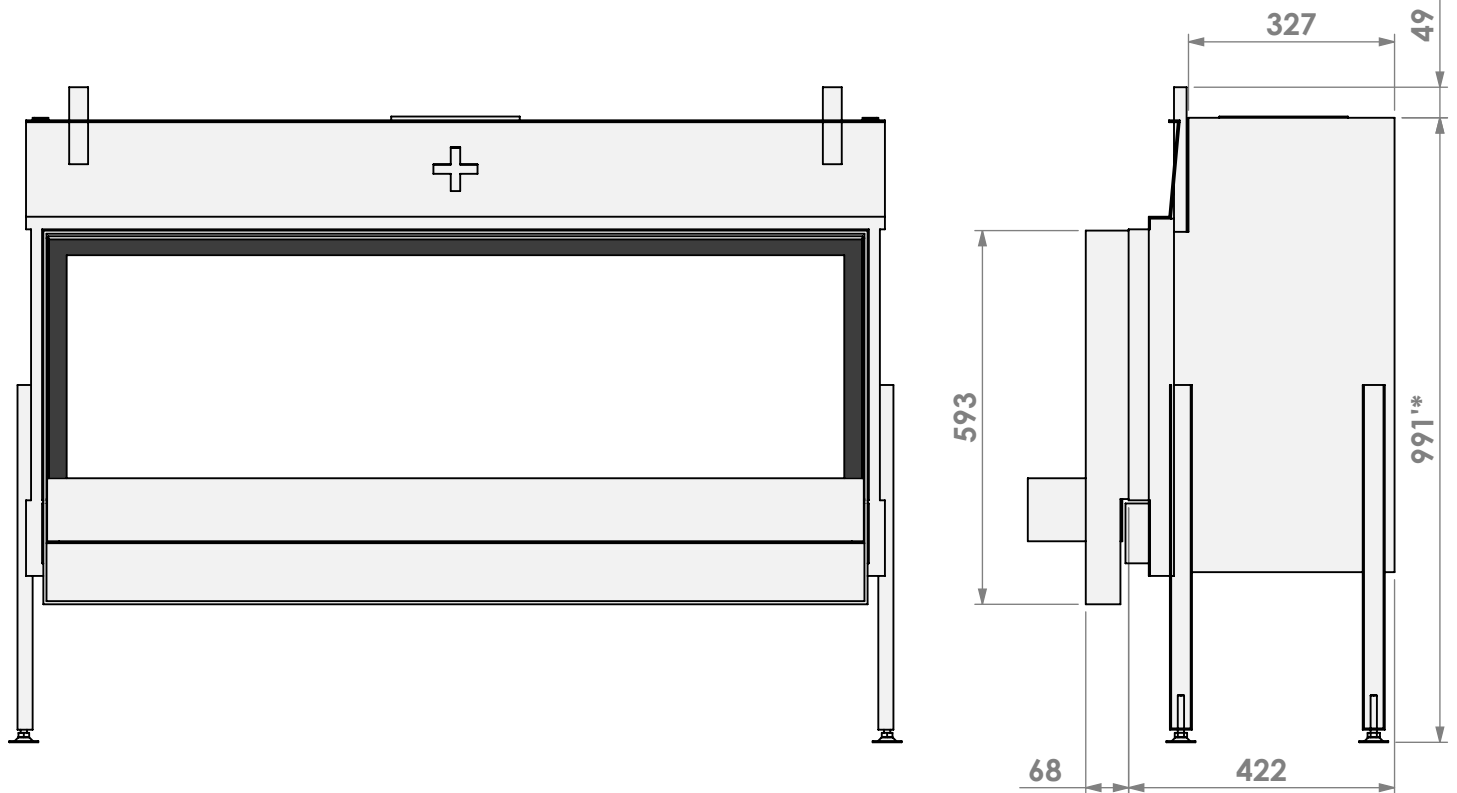

Barbas Bellfires B.V.
 Hallenstraat 17
 5531 AB Bladel
 The Netherlands
www.barbasbellfires.com

Name: **HBL-3 hidden door+ 10cm**

Modifications reserved

Scale: **1:15**
 Unit: **mm**

Version: **0**

* = optional extended adjustable legs max. + 350 mm