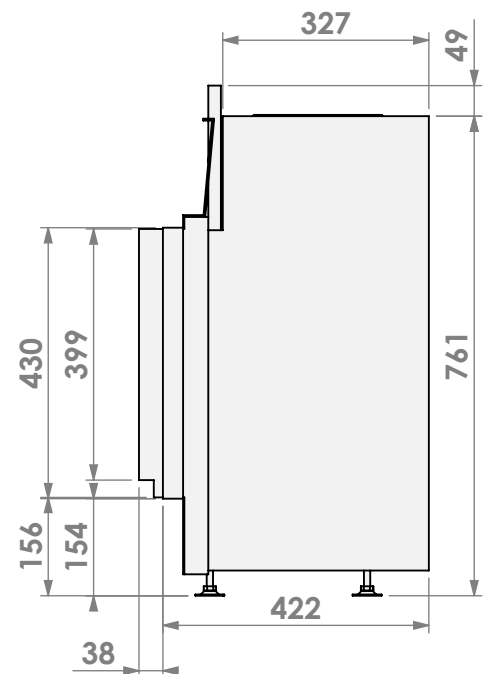

* = optional extended adjustable legs max. + 350 mm

belfires

Barbas Bellfires B.V.
Hallenstraat 17
5531 AB Bladel
The Netherlands
www.barbasbellfires.com

Name: **HBL-3 hidden door convection casing**

Modifications reserved

Scale: **1:15**
Unit: **mm**

Version: **0**

bellfires

Barbas Bellfires B.V.
Hallenstraat 17
5531 AB Bladel
The Netherlands
www.barbasbellfires.com

Name: **HBL-3 hidden door+ 7cm**

Modifications reserved

Projection:

American

Scale:

1:15

Version:

0

Unit:

mm

bellfires