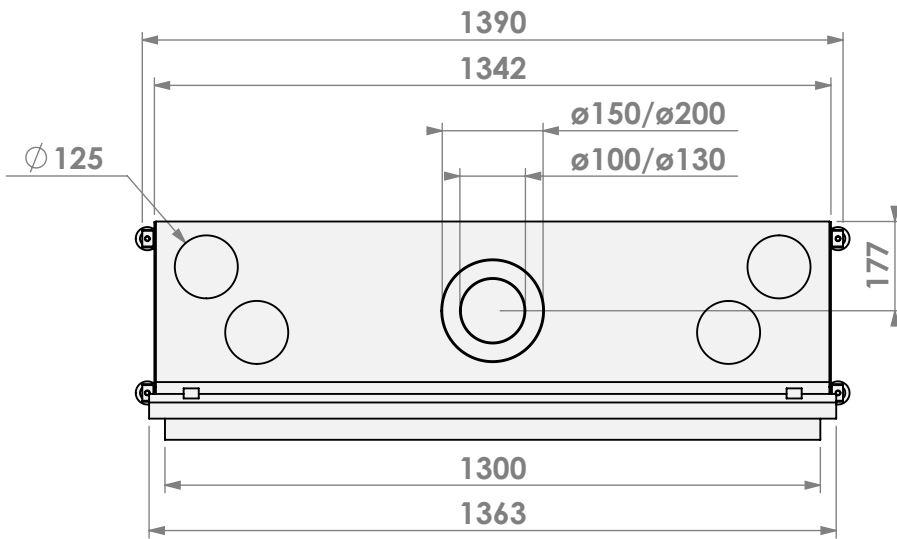

belfires

Barbas Bellfires B.V.
Hallenstraat 17
5531 AB Bladel
The Netherlands
www.barbasbellfires.com

Name: **HBL-3 floating frame**

Modifications reserved

Scale: **1:15**
Unit: **mm**

Version: **0**

* = optional extended adjustable legs max. + 350 mm

belfires

Barbas Belfires B.V.
Hallenstraat 17
5531 AB Bladel
The Netherlands
www.barbasbelfires.com

Name: **HBL-3 floating frame convection casing**

Modifications reserved

Scale: **1:15**
Unit: **mm**

Version: **0**

* = optional extended adjustable legs max. + 350 mm

belfires

Barbas Bellfires B.V.
Hallenstraat 17
5531 AB Bladel
The Netherlands
www.barbasbellfires.com

Name: **HBL-3 hidden door convection casing**

Modifications reserved

Projection: American

Scale:

1:15

Version:

0

Unit:

mm

bellfires