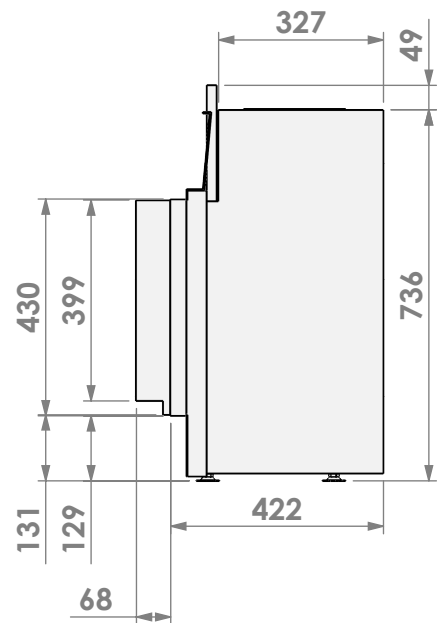

Scale: **1:15**
Unit: **mm**

Version: **0**

bellfires

Barbas Bellfires B.V.
Hallenstraat 17
5531 AB Bladel
The Netherlands
www.barbasbellfires.com

Name: **HBL-3 hidden door+ 7cm**

Modifications reserved

Projection:

American

Scale:

1:15

Version:

0

Unit:

mm

bellfires

Barbas Bellfires B.V.
Hallenstraat 17
5531 AB Bladel
The Netherlands
www.barbasbellfires.com

Name: **HBL-3 hidden door+ 10cm**

Modifications reserved

Scale: **1:15**
Unit: **mm**

Version: **0**