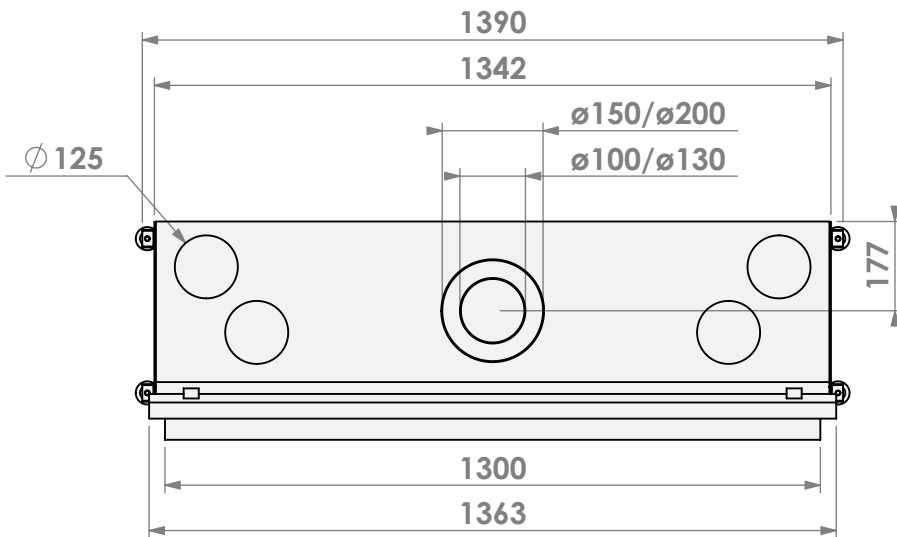

belfires

Barbas Belfires B.V.
Hallenstraat 17
5531 AB Bladel
The Netherlands
www.barbasbelfires.com

Name: **HBL-3 floating frame**

Modifications reserved

Scale: **1:15**
Unit: **mm**

Version: **0**

* = optional extended adjustable legs max. + 350 mm

* = optional extended adjustable legs max. + 350 mm

belfires

Barbas Bellfires B.V.
Hallenstraat 17
5531 AB Bladel
The Netherlands
www.barbasbellfires.com

Name: **HBL-3 hidden door convection casing**

Modifications reserved

Scale: **1:15**
Unit: **mm**

Version: **0**

bellfires

Barbas Bellfires B.V.
Hallenstraat 17
5531 AB Bladel
The Netherlands
www.barbasbellfires.com

Name: **HBL-3 hidden door+ 7cm**

Modifications reserved

Projection:

American

Scale:

1:15

Version:

0

Unit:

mm

bellfires