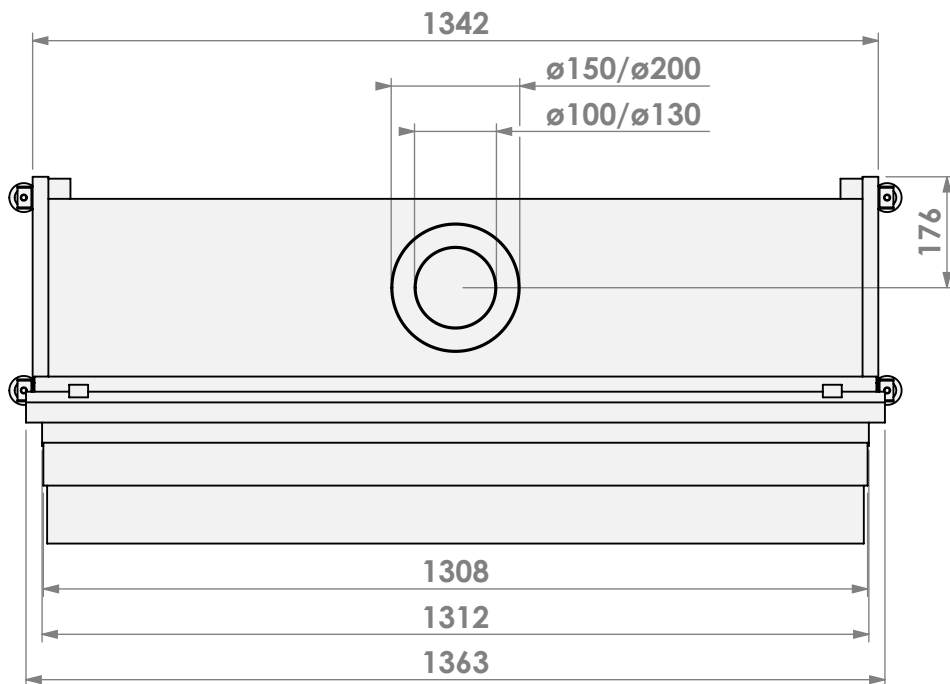

Barbas Bellfires B.V.
 Hallenstraat 17
 5531 AB Bladel
 The Netherlands
www.barbasbellfires.com

Name: **HBL-3 hidden door+ 10cm**

Modifications reserved

Scale: **1:15**
 Unit: **mm**

Version: **0**

* = optional extended adjustable legs max. + 350 mm