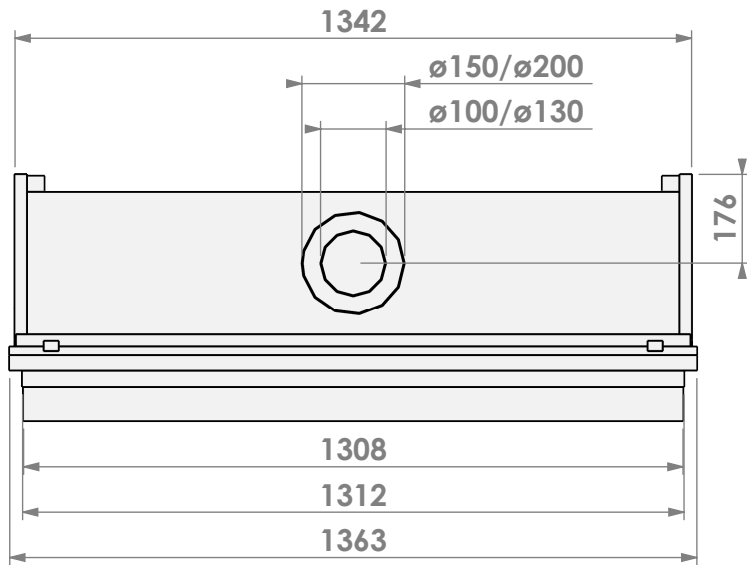

Scale: **1:15**
Unit: **mm**

Version: **0**

bellfires

Barbas Bellfires B.V.
Hallenstraat 17
5531 AB Bladel
The Netherlands
www.barbasbellfires.com

Name: **HBL-3 hidden door+ 7cm**

Modifications reserved

Projection:

American

Scale:

1:15

Version:

0

Unit:

mm

bellfires

Barbas Bellfires B.V.
Hallenstraat 17
5531 AB Bladel
The Netherlands
www.barbasbellfires.com

Name: **HBL-3 hidden door+ 10cm**

Modifications reserved

Scale: **1:15**
Unit: **mm**

Version: **0**