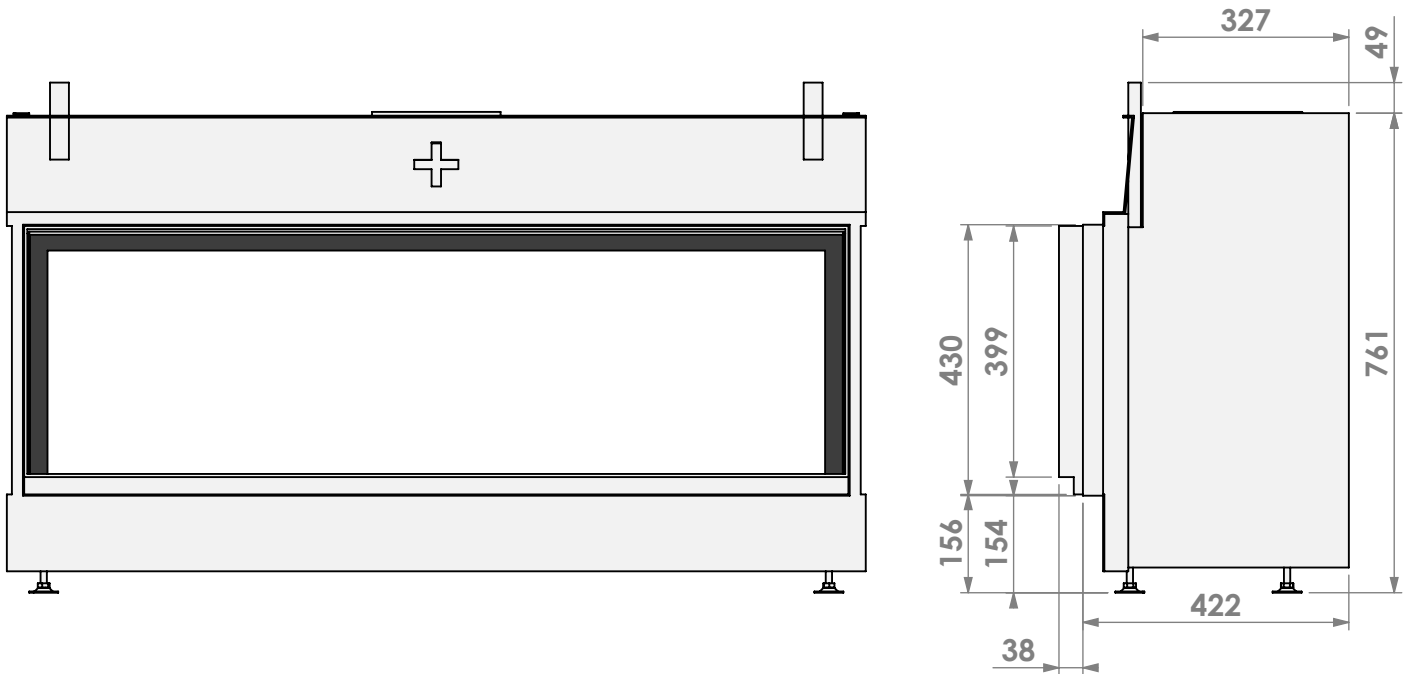

bellfires

Barbas Bellfires B.V.
Hallenstraat 17
5531 AB Bladel
The Netherlands
www.barbasbellfires.com

Name: **HBL-3 hidden door+ 7cm**

Modifications reserved

Projection: American

Scale:

1:15

Version:

0

Unit:

mm