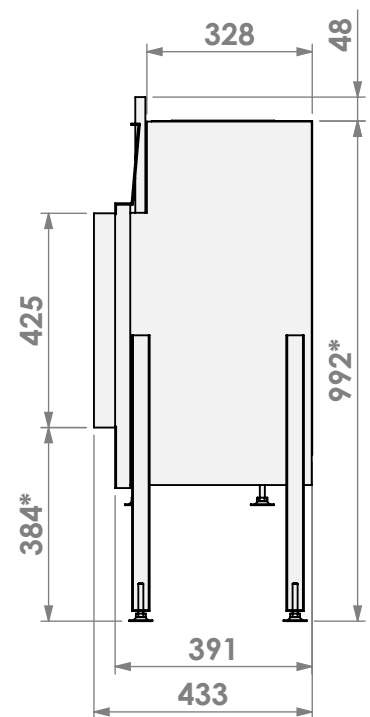

belfires

Barbas Belfires B.V.
Hallenstraat 17
5531 AB Bladel
The Netherlands
www.barbasbelfires.com

Name: **HBL-3 floating frame**

Modifications reserved

Scale: **1:15**
Unit: **mm**

Version: **0**

* = optional extended adjustable legs max. + 350 mm

* = optional extended adjustable legs max. + 350 mm

belfires

Barbas Bellfires B.V.
Hallenstraat 17
5531 AB Bladel
The Netherlands
www.barbasbellfires.com

Name: **HBL-3 hidden door convection casing**

Modifications reserved

Scale: **1:15**
Unit: **mm**

Version: **0**

bellfires

Barbas Bellfires B.V.
Hallenstraat 17
5531 AB Bladel
The Netherlands
www.barbasbellfires.com

Name: **HBL-3 hidden door+ 7cm**

Modifications reserved

Projection:

American

Scale:

1:15

Version:

0

Unit:

mm

bellfires