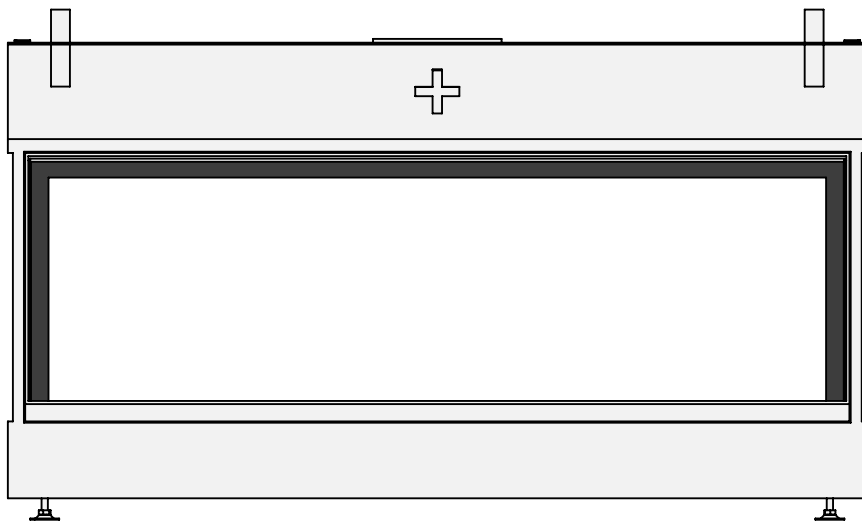

bellfires

Barbas Bellfires B.V.
Hallenstraat 17
5531 AB Bladel
The Netherlands
www.barbasbellfires.com

Name: **HBL-3 hidden door+ 7cm**

Modifications reserved

Projection:

American

Scale:

1:15

Version:

0

Unit:

mm