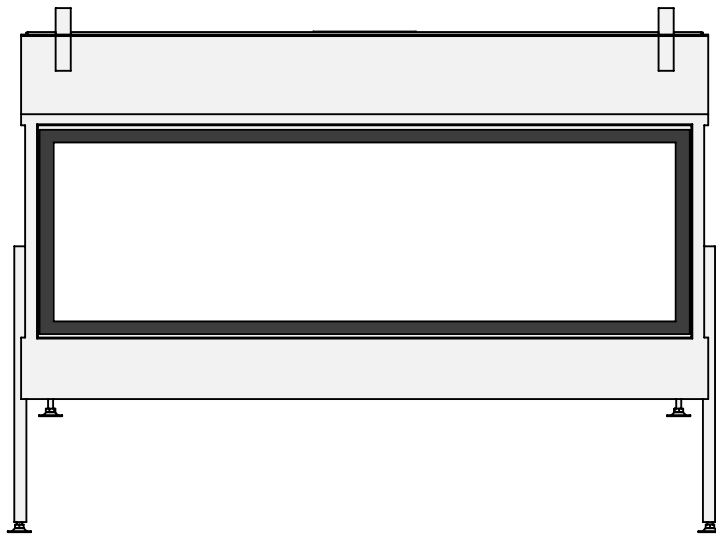

belfires

Barbas Belfires B.V.
Hallenstraat 17
5531 AB Bladel
The Netherlands
www.barbasbelfires.com

Name: **HBL-3 floating frame convection casing**

Modifications reserved

Scale: **1:15**
Unit: **mm**

Version: **0**

* = optional extended adjustable legs max. + 350 mm

belfires

Barbas Bellfires B.V.
Hallenstraat 17
5531 AB Bladel
The Netherlands
www.barbasbellfires.com

Name: **HBL-3 hidden door convection casing**

Modifications reserved