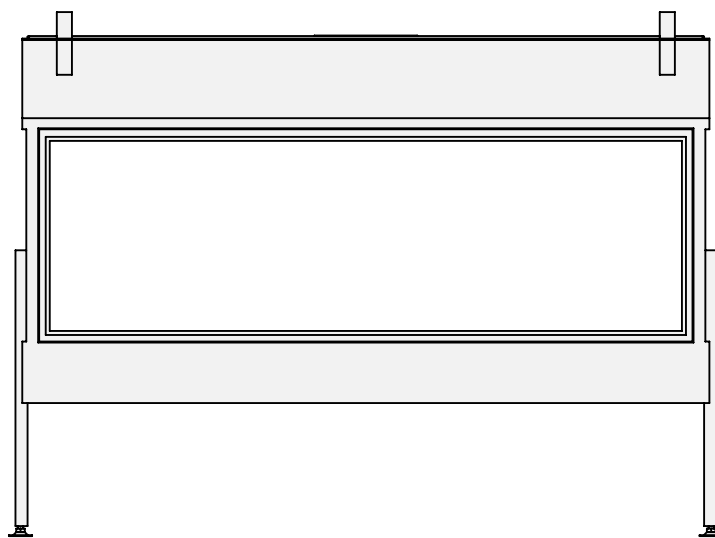

belfires

Barbas Bellfires B.V.
Hallenstraat 17
5531 AB Bladel
The Netherlands
www.barbasbellfires.com

Name: **HBL-3 floating frame**

Modifications reserved

Scale: **1:15**
Unit: **mm**

Version: **0**

* = optional extended adjustable legs max. + 350 mm