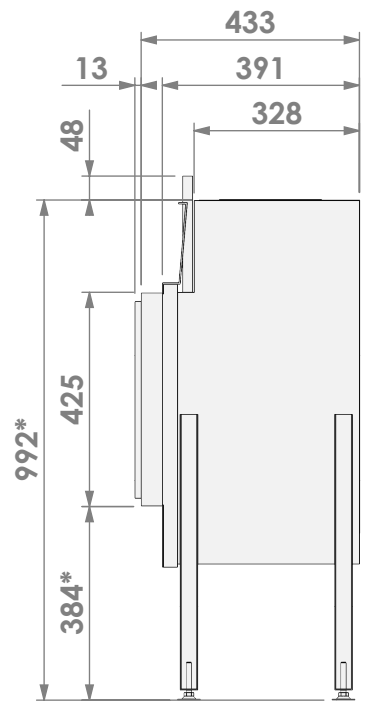

belfires

Barbas Bellfires B.V.
Hallenstraat 17
5531 AB Bladel
The Netherlands
www.barbasbellfires.com

Name: **HBL-3 floating frame**

Modifications reserved

Scale: **1:15**
Unit: **mm**

Version: **0**

* = optional extended adjustable legs max. + 350 mm

Scale: **1:15**
Unit: **mm**

Version: **0**

bellfires

Barbas Bellfires B.V.
 Hallenstraat 17
 5531 AB Bladel
 The Netherlands
 www.barbasbellfires.com

Name: **HBL-3 hidden door+ 7cm**

Modifications reserved

Projection: American

Scale:

1:15

Version:

0

Unit:

mm

bellfires

Barbas Bellfires B.V.
 Hallenstraat 17
 5531 AB Bladel
 The Netherlands
www.barbasbellfires.com

Name: **HBL-3 hidden door+ 10cm**

Modifications reserved

Scale: **1:15**
 Unit: **mm**

Version: **0**

* = optional extended adjustable legs max. + 350 mm