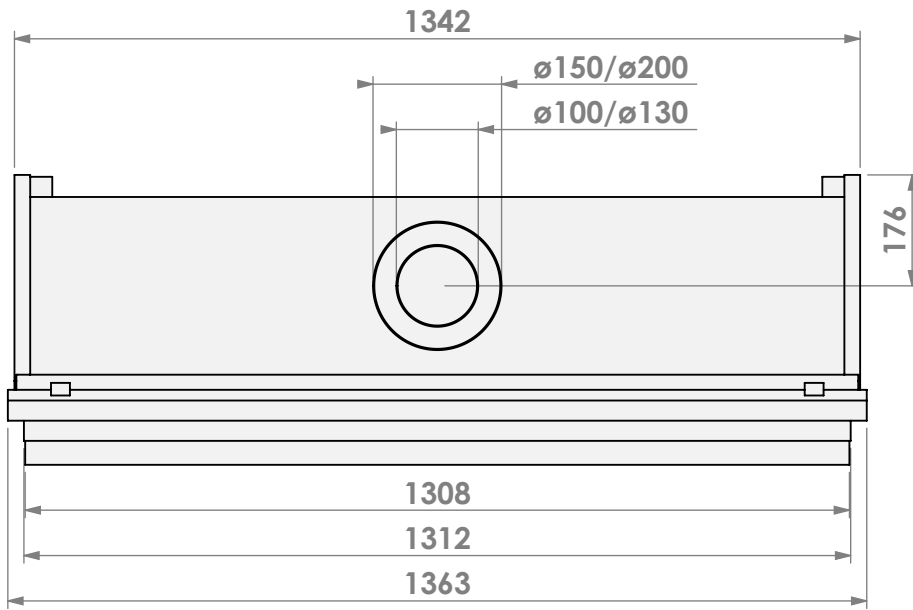

belfires

Barbas Belfires B.V.
Hallenstraat 17
5531 AB Bladel
The Netherlands
www.barbasbelfires.com

Name: **HBL-3 floating frame**

Modifications reserved

Scale: **1:15**
Unit: **mm**

Version: **0**

* = optional extended adjustable legs max. + 350 mm

* = optional extended adjustable legs max. + 350 mm

belfires

Barbas Bellfires B.V.
Hallenstraat 17
5531 AB Bladel
The Netherlands
www.barbasbellfires.com

Name: **HBL-3 hidden door convection casing**

Modifications reserved

Scale: **1:15**
Unit: **mm**

Version: **0**

bellfires

Barbas Bellfires B.V.
Hallenstraat 17
5531 AB Bladel
The Netherlands
www.barbasbellfires.com

Name: **HBL-3 hidden door+ 7cm**

Modifications reserved

Projection:

American

Scale:

1:15

Version:

0

Unit:

mm

bellfires