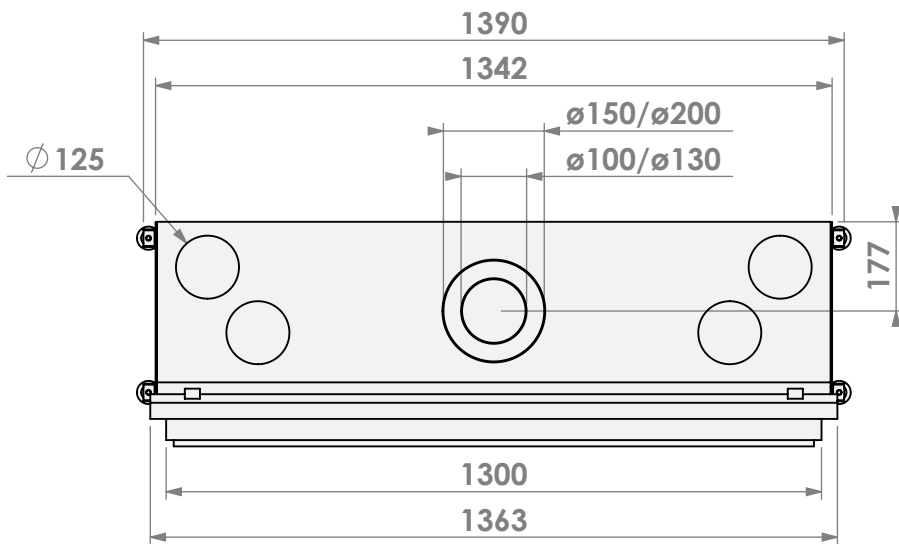

belfires

Barbas Belfires B.V.
Hallenstraat 17
5531 AB Bladel
The Netherlands
www.barbasbelfires.com

Name: **HBL-3 floating frame**

Modifications reserved

Scale: **1:15**
Unit: **mm**

Version: **0**

* = optional extended adjustable legs max. + 350 mm

* = optional extended adjustable legs max. + 350 mm

belfires

Barbas Bellfires B.V.
Hallenstraat 17
5531 AB Bladel
The Netherlands
www.barbasbellfires.com

Name: **HBL-3 hidden door convection casing**

Modifications reserved

Scale: **1:15**
Unit: **mm**

Version: **0**

bellfires

Barbas Bellfires B.V.
Hallenstraat 17
5531 AB Bladel
The Netherlands
www.barbasbellfires.com

Name: **HBL-3 hidden door+ 7cm**

Modifications reserved

Projection:

American

Scale:

1:15

Version:

0

Unit:

mm

bellfires