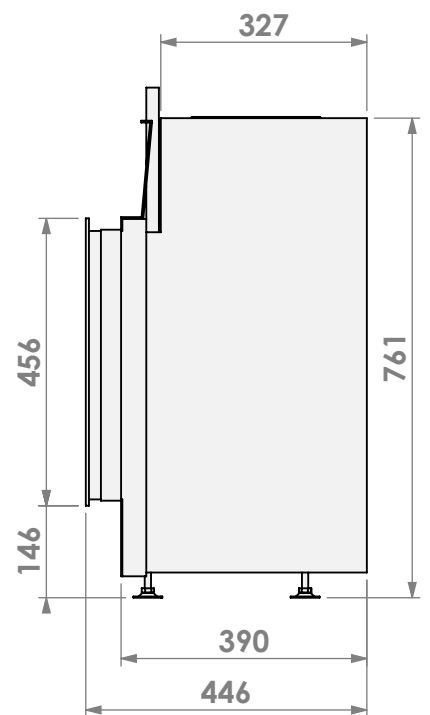

Barbas Bellfires B.V.
 Hallenstraat 17
 5531 AB Bladel
 The Netherlands
www.barbasbellfires.com

Name: **HBL-3 hidden door+ 10cm**

Modifications reserved

Scale: **1:15**
 Unit: **mm**

Version: **0**

* = optional extended adjustable legs max. + 350 mm

bellfires

Barbas Bellfires B.V.
Hallenstraat 17
5531 AB Bladel
The Netherlands
www.barbasbellfires.com

Name: **HBL-3 hidden door+ 10cm stone bar**

Modifications reserved

Scale: **1:15**
Unit: **mm**

Version: **0**