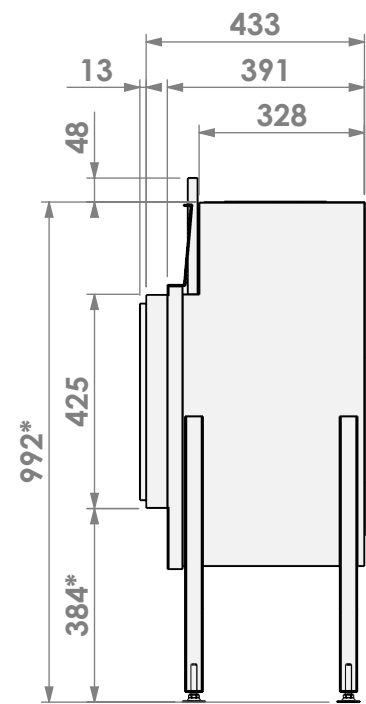

belfires

Barbas Belfires B.V.
Hallenstraat 17
5531 AB Bladel
The Netherlands
www.barbasbelfires.com

Name: **HBL-3 floating frame**

Modifications reserved

Scale: **1:15**
Unit: **mm**

Version: **0**

* = optional extended adjustable legs max. + 350 mm

* = optional extended adjustable legs max. + 350 mm

belfires

Barbas Bellfires B.V.
Hallenstraat 17
5531 AB Bladel
The Netherlands
www.barbasbellfires.com

Name: **HBL-3 hidden door convection casing**

Modifications reserved

Scale: **1:15**
Unit: **mm**

Version: **0**

bellfires

Barbas Bellfires B.V.
Hallenstraat 17
5531 AB Bladel
The Netherlands
www.barbasbellfires.com

Name: **HBL-3 hidden door+ 7cm**

Modifications reserved

Projection:

American

Scale:

1:15

Version:

0

Unit:

mm

bellfires