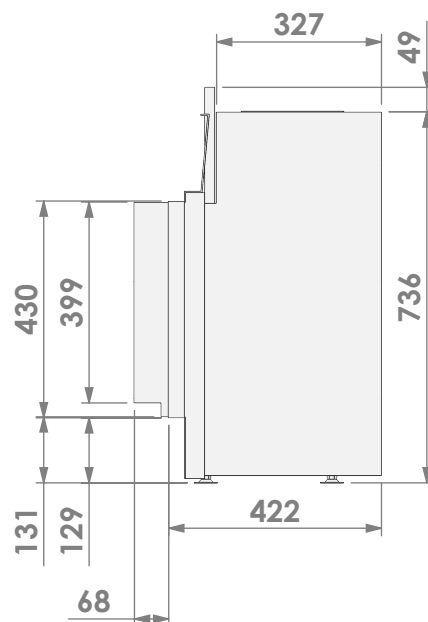

Scale: **1:15**
Unit: **mm**

Version: **0**

bellfires

Barbas Bellfires B.V.
 Hallenstraat 17
 5531 AB Bladel
 The Netherlands
 www.barbasbellfires.com

Name: **HBL-3 hidden door+ 7cm**

Modifications reserved

Projection: American

Scale:

1:15

Version:

0

Unit:

mm

bellfires

Barbas Bellfires B.V.
 Hallenstraat 17
 5531 AB Bladel
 The Netherlands
www.barbasbellfires.com

Name: **HBL-3 hidden door+ 10cm**

Modifications reserved

Scale: **1:15**
 Unit: **mm**

Version: **0**

* = optional extended adjustable legs max. + 350 mm