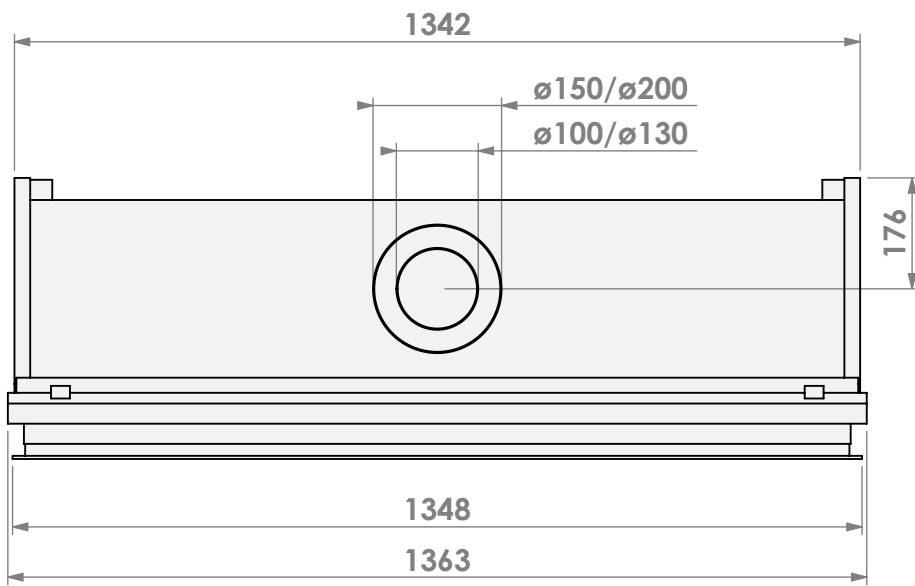

Barbas Bellfires B.V.
 Hallenstraat 17
 5531 AB Bladel
 The Netherlands
www.barbasbellfires.com

Name: **HBL-3 hidden door+ 10cm**

Modifications reserved

Scale: **1:15**
 Unit: **mm**

Version: **0**

* = optional extended adjustable legs max. + 350 mm

bellfires

Barbas Bellfires B.V.
Hallenstraat 17
5531 AB Bladel
The Netherlands
www.barbasbellfires.com

Name: **HBL-3 hidden door+ 10cm stone bar**

Modifications reserved

Scale: **1:15**
Unit: **mm**

Version: **0**