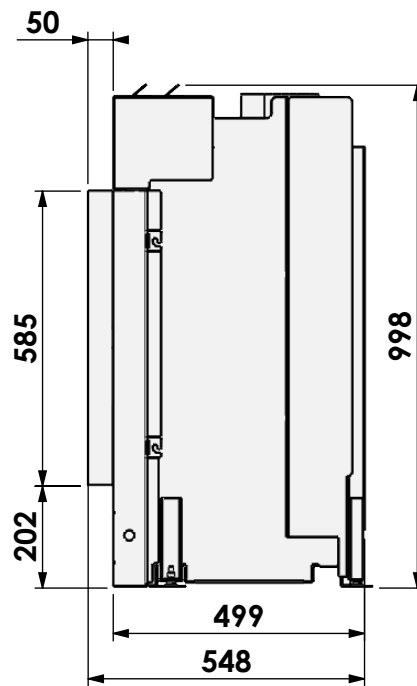

Floating Frame

\*=Gas

**barbas**

Barbas Bellfires B.V.  
Hallenstraat 17  
5531 AB Bladel  
The Netherlands  
www.barbasbellfires.com

Name: Gas Fire Front 70-60

Modifications reserved

Scale: 1:15  
Unit: mm

Version: 0

Floating Frame +

\*=Gas

**barbas**

Barbas Bellfires B.V.  
Hallenstraat 17  
5531 AB Bladel  
The Netherlands  
www.barbasbellfires.com

Name: Gas Fire Front 70-60

Modifications reserved

Scale: 1:15  
Unit: mm

Name: Gas Fire Front 70-60

Modifications reserved

Scale: 1:15  
 Unit: mm

Version: 0