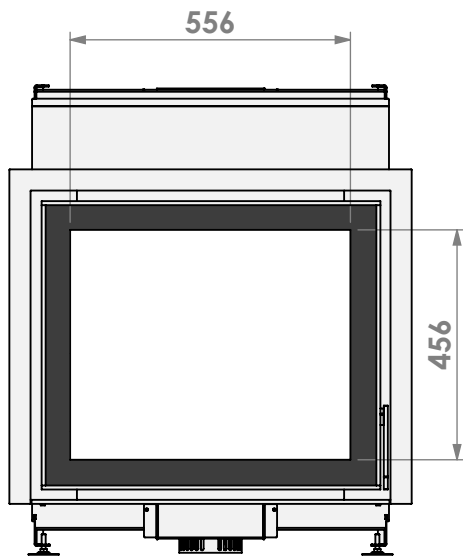

barbas

Barbas Bellfires B.V.
Hallenstraat 17
5531 AB Bladel
The Netherlands
www.barbasbellfires.com

Name: Falcon 73-63 classic frame 3 sided

Modifications reserved

Scale: 1:15
Unit: mm

Version: 0