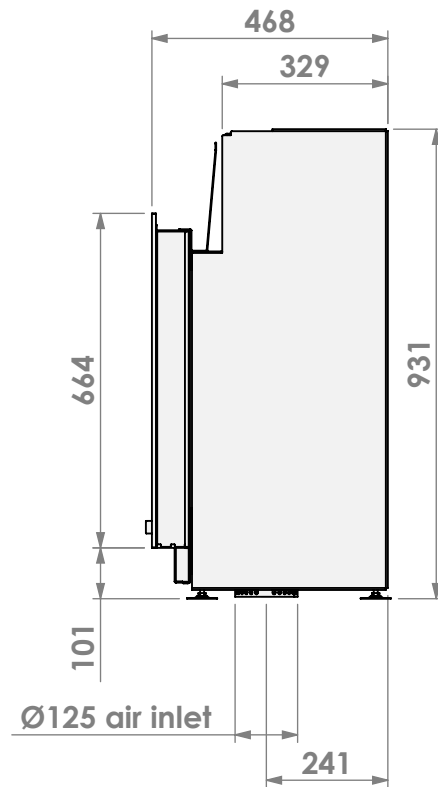

Barbas Bellfires B.V.
 Hallenstraat 17
 5531 AB Bladel
 The Netherlands
www.barbasbellfires.com

Name: **Falcon 73-63 built-in frame**

Modifications reserved

Scale: **1:15**
 Unit: **mm**

Version: **0**

barbas

Name: Falcon 73-63 classic frame 4 sided

Modifications reserved

Scale: 1:15
 Unit: mm

Version: 0

barbas

Barbas Bellfires B.V.
 Hallenstraat 17
 5531 AB Bladel
 The Netherlands
 www.barbasbellfires.com

Name: Falcon 73-63 built-in frame convection casing

Modifications reserved

Scale: 1:15
 Unit: mm

Version: 0

Ø125 air inlet 3x (both sides+bottom)

Ø125 convection air inlet 2x (both sides)

*= optional extended adjustable legs max. + 150 mm

*= optional extended adjustable legs max. + 150 mm