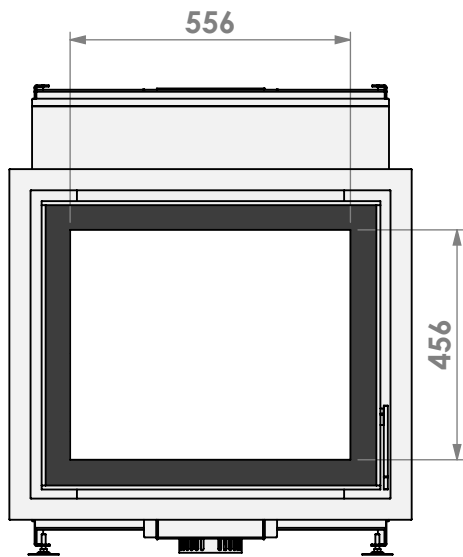

barbas

Barbas Bellfires B.V.
Hallenstraat 17
5531 AB Bladel
The Netherlands
www.barbasbellfires.com

Name: Falcon 73-63 classic frame 4 sided

Modifications reserved

Scale: 1:15
Unit: mm

Version: 0