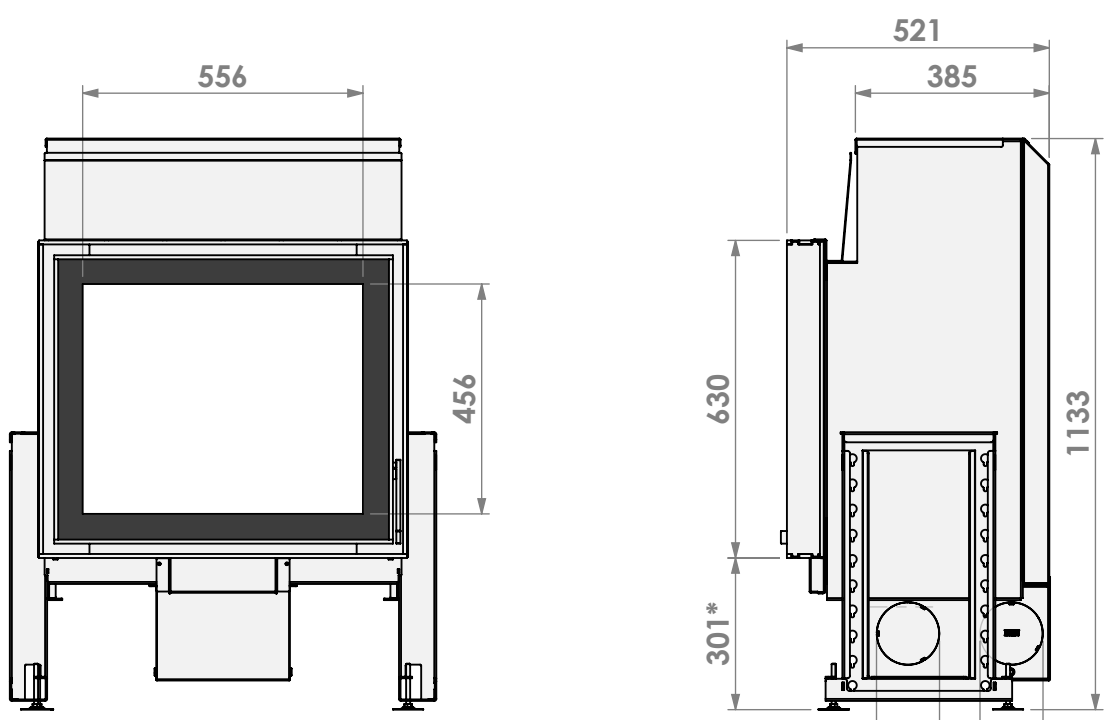

Modifications reserved

Scale: 1:15
 Unit: mm

Version: 0

Ø125 air inlet 3x (both sides+bottom)

Ø125 convection air inlet 2x (both sides)

*= optional extended adjustable legs max. + 150 mm

*= optional extended adjustable legs max. + 150 mm