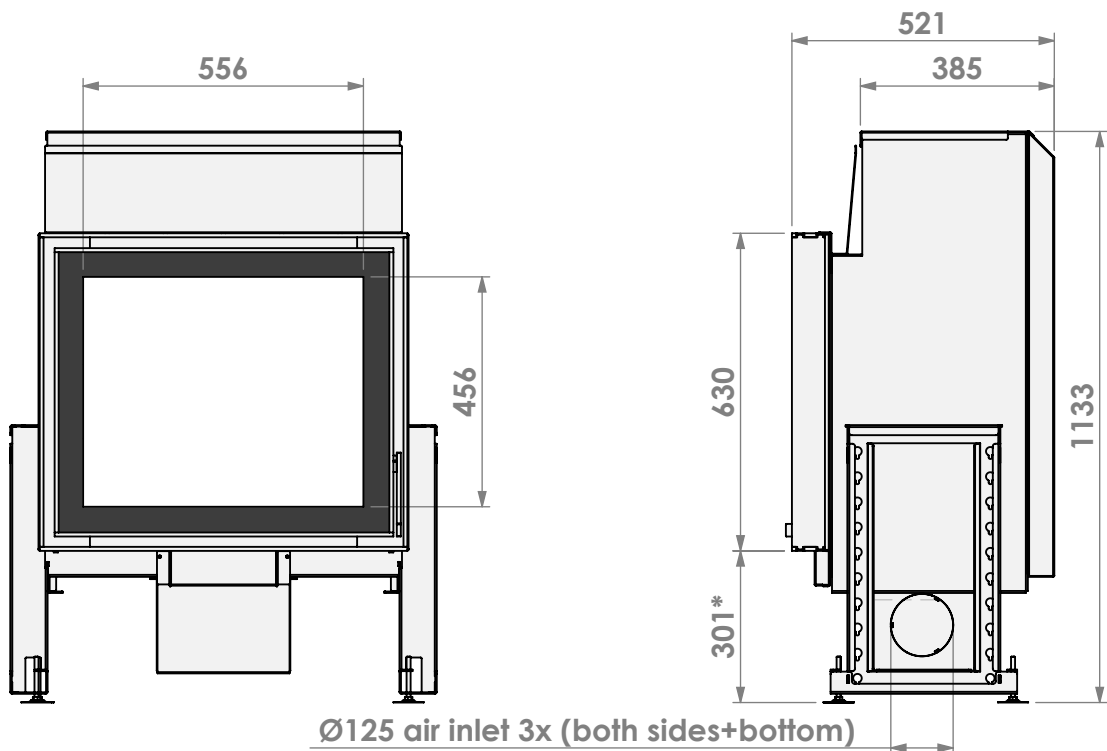

Modifications reserved

Scale: 1:15
 Unit: mm

Version: 0

Ø125 air inlet 3x (both sides+bottom)

Ø125 convection air inlet 2x (both sides)

*= optional extended adjustable legs max. + 150 mm

*= optional extended adjustable legs max. + 150 mm