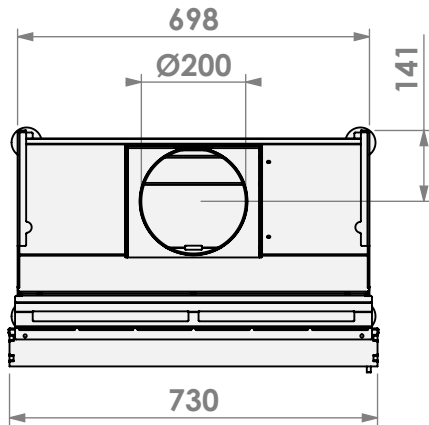

barbas

Barbas Bellfires B.V.
Hallenstraat 17
5531 AB Bladel
The Netherlands
www.barbasbellfires.com

Name: **Falcon 73-63 built-in frame**

Modifications reserved

Scale: **1:15**
Unit: **mm**

Version: **0**