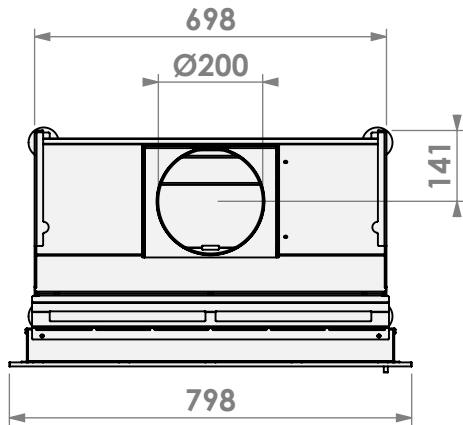

barbas

Barbas Bellfires B.V.
Hallenstraat 17
5531 AB Bladel
The Netherlands
www.barbasbellfires.com

Name: Falcon 73-63 classic frame 3 sided

Modifications reserved

Scale: 1:15
Unit: mm

Version: 0