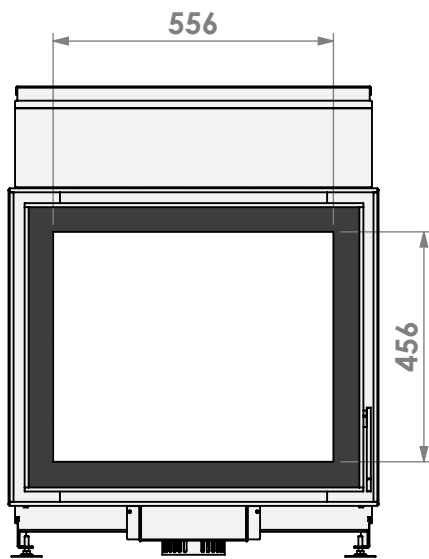

barbas

Barbas Bellfires B.V.
Hallenstraat 17
5531 AB Bladel
The Netherlands
www.barbasbellfires.com

Name: Falcon 73-63 built-in frame convection casing

Modifications reserved

Scale: 1:15
Unit: mm

Version: 0