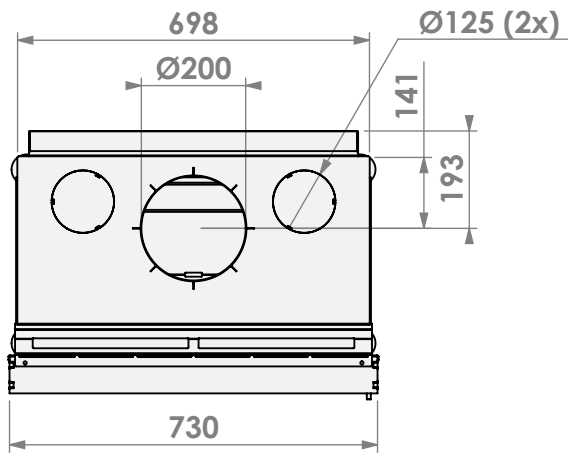

barbas

Barbas Bellfires B.V.
Hallenstraat 17
5531 AB Bladel
The Netherlands
www.barbasbellfires.com

Name: Falcon 73-63 built-in frame convection casing

Modifications reserved

Scale: 1:15
Unit: mm

Version: 0