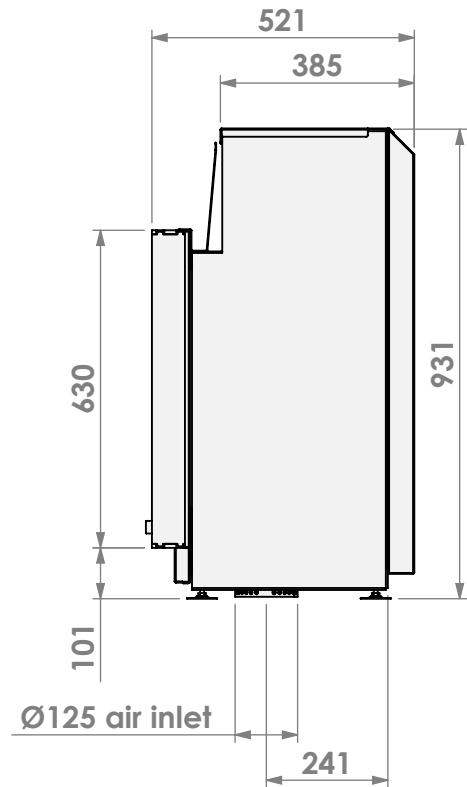

Name: Falcon 73-63 classic frame 4 sided

Modifications reserved

Scale: 1:15
 Unit: mm

Version: 0

barbas

Barbas Bellfires B.V.
 Hallenstraat 17
 5531 AB Bladel
 The Netherlands
 www.barbasbellfires.com

Name: Falcon 73-63 built-in frame convection casing

Modifications reserved

Scale: 1:15
 Unit: mm

Version: 0

Ø125 air inlet 3x (both sides+bottom)

Ø125 convection air inlet 2x (both sides)

*= optional extended adjustable legs max. + 150 mm

*= optional extended adjustable legs max. + 150 mm