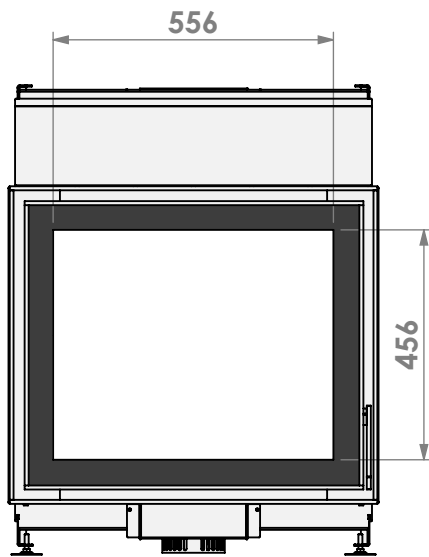

barbas

Barbas Bellfires B.V.
Hallenstraat 17
5531 AB Bladel
The Netherlands
www.barbasbellfires.com

Name: **Falcon 73-63 built-in frame**

Modifications reserved

Scale: **1:15**
Unit: **mm**

Version: **0**