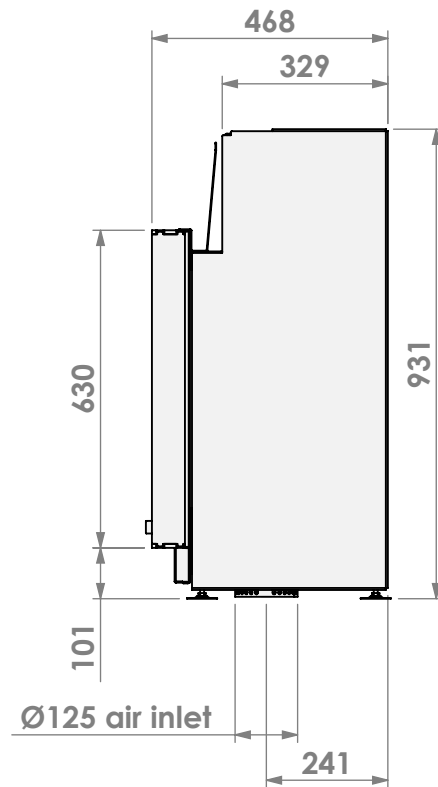

barbas

Barbas Bellfires B.V.
Hallenstraat 17
5531 AB Bladel
The Netherlands
www.barbasbellfires.com

Name: **Falcon 73-63 built-in frame**

Modifications reserved

Scale: **1:15**
Unit: **mm**

Version: **0**