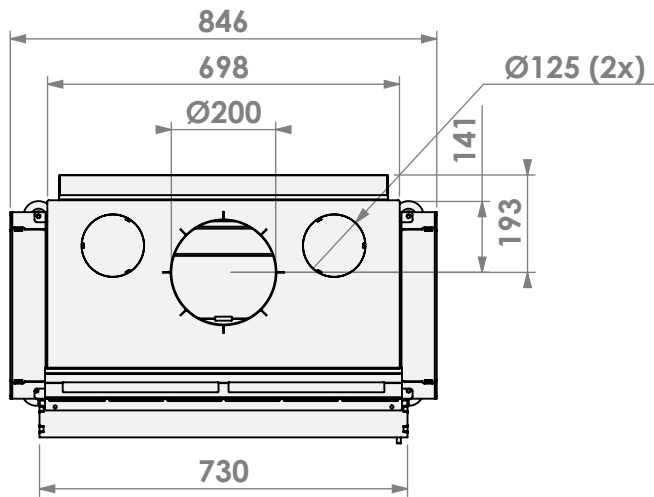

Modifications reserved

Scale: 1:15
 Unit: mm

Version: 0

Ø125 air inlet 3x (both sides+bottom)

Ø125 convection air inlet 2x (both sides)

*= optional extended adjustable legs max. + 150 mm

*= optional extended adjustable legs max. + 150 mm