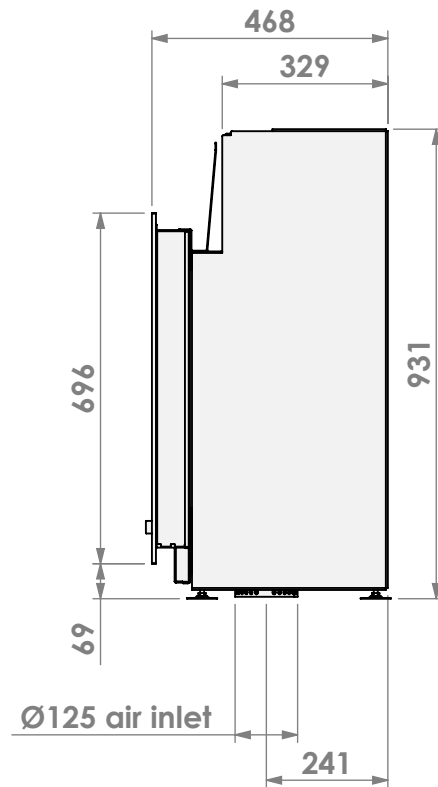

barbas

Barbas Bellfires B.V.
Hallenstraat 17
5531 AB Bladel
The Netherlands
www.barbasbellfires.com

Name: Falcon 73-63 classic frame 4 sided

Modifications reserved

Scale: 1:15
Unit: mm

Version: 0