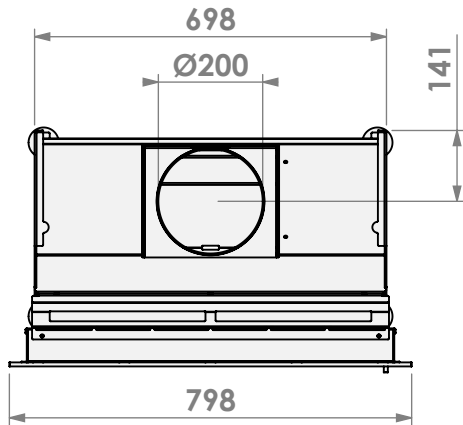

barbas

Barbas Bellfires B.V.
Hallenstraat 17
5531 AB Bladel
The Netherlands
www.barbasbellfires.com

Name: Falcon 73-63 classic frame 4 sided

Modifications reserved

Scale: 1:15
Unit: mm

Version: 0