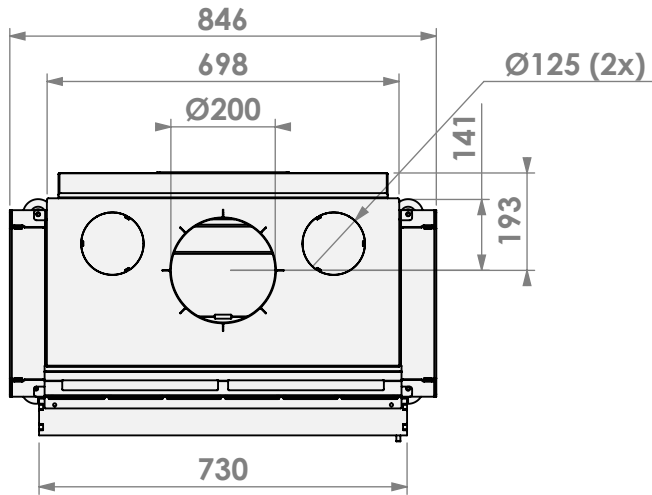

Name: Falcon 73-63 classic frame 4 sided

Modifications reserved

Scale: 1:15
 Unit: mm

Version: 0

barbas

Barbas Bellfires B.V.
 Hallenstraat 17
 5531 AB Bladel
 The Netherlands
 www.barbasbellfires.com

Name: Falcon 73-63 built-in frame convection casing

Modifications reserved

Scale: 1:15
 Unit: mm

Version: 0

Ø125 air inlet 3x (both sides+bottom)

Ø125 convection air inlet 2x (both sides)

*= optional extended adjustable legs max. + 150 mm

*= optional extended adjustable legs max. + 150 mm