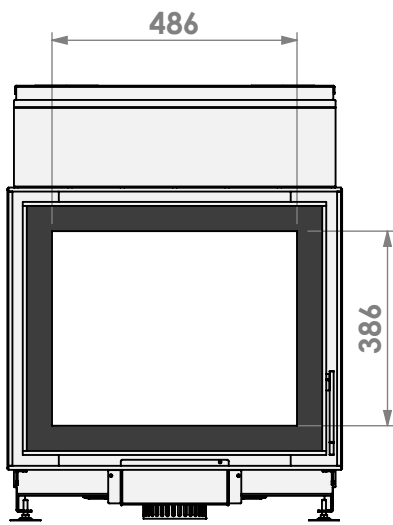

barbas

Barbas Bellfires B.V.
Hallenstraat 17
5531 AB Bladel
The Netherlands
www.barbasbellfires.com

Name: Falcon 66-56 built-in frame convection casing

Modifications reserved

Scale: 1:15
Unit: mm

Version: 0