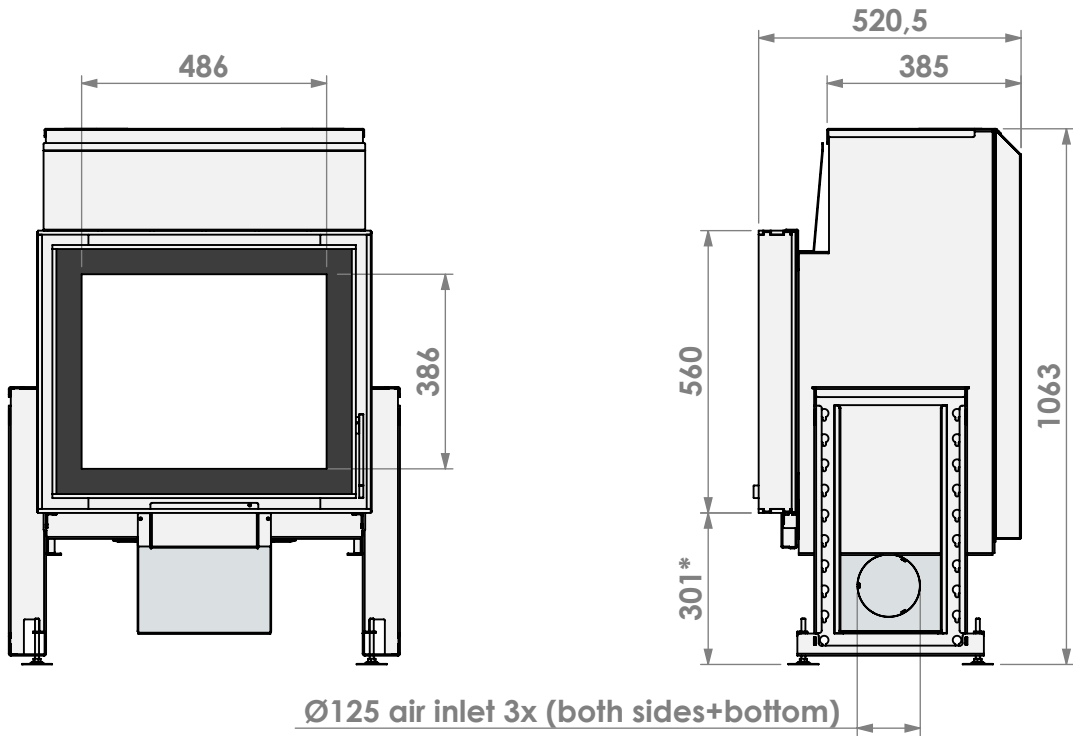

Modifications reserved

Scale: 1:15  
 Unit: mm

Version: 0

\*= optional extended adjustable legs max. + 150 mm

**barbas**

Barbas Bellfires B.V.  
Hallenstraat 17  
5531 AB Bladel  
The Netherlands  
www.barbasbellfires.com

Name: Falcon 66-56 built-in frame with fan

Modifications reserved

Scale: 1:15  
Unit: mm

Version: 0

\*= optional extended adjustable legs max. + 150 mm

**barbas**

Barbas Bellfires B.V.  
 Hallenstraat 17  
 5531 AB Bladel  
 The Netherlands  
 www.barbasbellfires.com

Name: Falcon 66-56 built-in frame with airbox

Modifications reserved

Scale: 1:15  
 Unit: mm

Version: 0