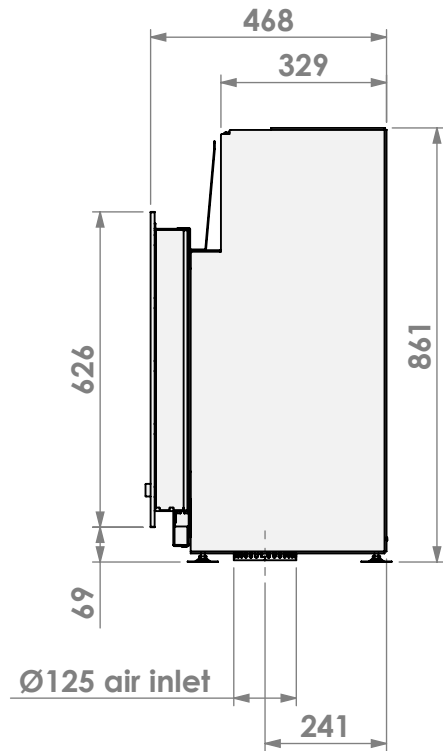

Scale: 1:15  
 Unit: mm

Version: 0

**barbas**

Barbas Bellfires B.V.  
 Hallenstraat 17  
 5531 AB Bladel  
 The Netherlands  
 www.barbasbellfires.com

Name: Falcon 66-56 classic frame 3 sided

Modifications reserved

Scale: 1:15  
 Unit: mm

Version: 0

**barbas**

Barbas Bellfires B.V.  
Hallenstraat 17  
5531 AB Bladel  
The Netherlands  
www.barbasbellfires.com

Name: Falcon 66-56 classic frame 4 sided

Modifications reserved

Modifications reserved

Scale: 1:15  
 Unit: mm

Version: 0

\*= optional extended adjustable legs max. + 150 mm

**barbas**

Barbas Bellfires B.V.  
Hallenstraat 17  
5531 AB Bladel  
The Netherlands  
www.barbasbellfires.com

Name: Falcon 66-56 built-in frame with airbox

Modifications reserved

Scale: 1:15  
 Unit: mm

Version: 0