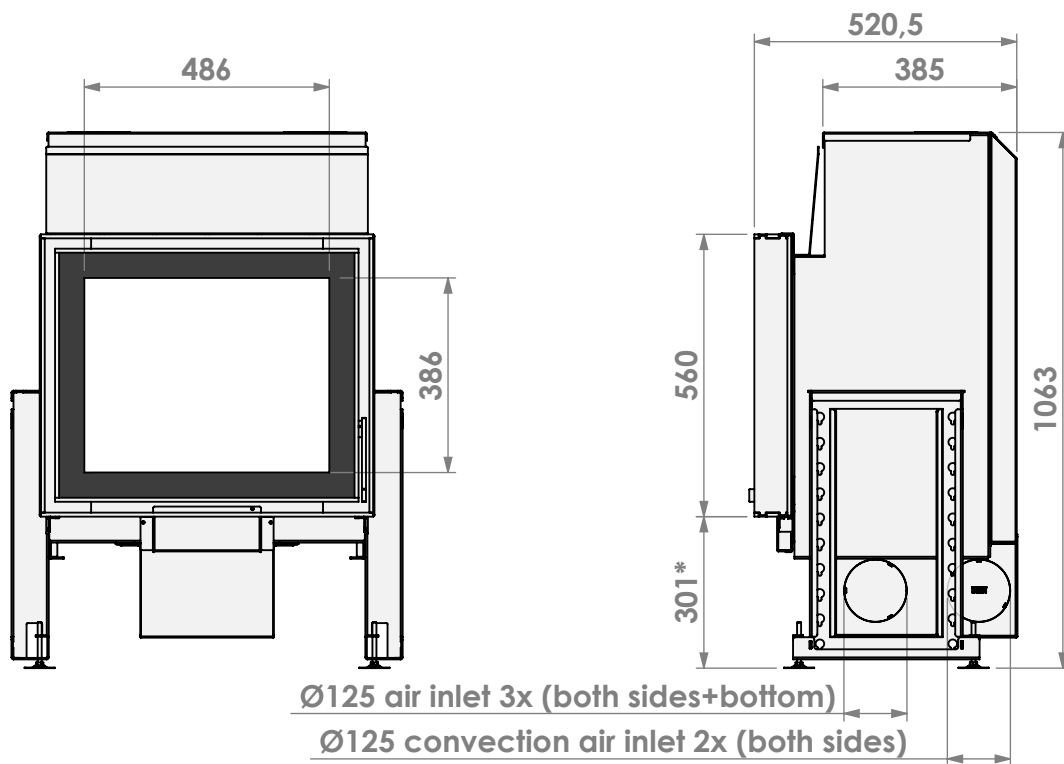

Scale: 1:15  
Unit: mm

Version: 0

**barbas**

Barbas Bellfires B.V.  
 Hallenstraat 17  
 5531 AB Bladel  
 The Netherlands  
[www.barbasbellfires.com](http://www.barbasbellfires.com)

Name: Falcon 66-56 built-in frame convection casing

Modifications reserved

Scale: 1:15  
 Unit: mm

Version: 0

\*= optional extended adjustable legs max. + 150 mm

**barbas**

Barbas Bellfires B.V.  
Hallenstraat 17  
5531 AB Bladel  
The Netherlands  
www.barbasbellfires.com

Name: Falcon 66-56 built-in frame with fan

Modifications reserved

Scale: 1:15  
Unit: mm

Version: 0

\*= optional extended adjustable legs max. + 150 mm

**barbas**

Barbas Bellfires B.V.  
 Hallenstraat 17  
 5531 AB Bladel  
 The Netherlands  
 www.barbasbellfires.com

Name: Falcon 66-56 built-in frame with airbox

Modifications reserved

Scale: 1:15  
 Unit: mm

Version: 0