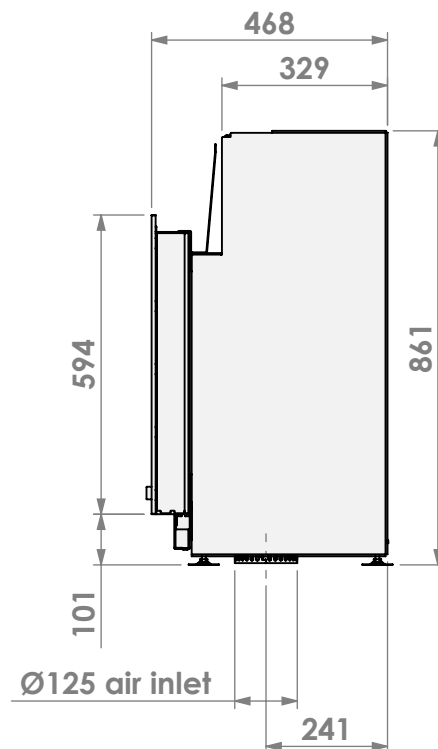

Scale: 1:15  
 Unit: mm

Version: 0

**barbas**

Barbas Bellfires B.V.  
 Hallenstraat 17  
 5531 AB Bladel  
 The Netherlands  
 www.barbasbellfires.com

Name: Falcon 66-56 classic frame 3 sided

Modifications reserved

Scale: 1:15  
 Unit: mm

Version: 0

**barbas**

Barbas Bellfires B.V.  
Hallenstraat 17  
5531 AB Bladel  
The Netherlands  
www.barbasbellfires.com

Name: Falcon 66-56 classic frame 4 sided

Modifications reserved

Modifications reserved

Scale: 1:15  
 Unit: mm

Version: 0

\*= optional extended adjustable legs max. + 150 mm

**barbas**

Barbas Bellfires B.V.  
Hallenstraat 17  
5531 AB Bladel  
The Netherlands  
www.barbasbellfires.com

Name: Falcon 66-56 built-in frame with airbox

Modifications reserved

Scale: 1:15  
 Unit: mm

Version: 0