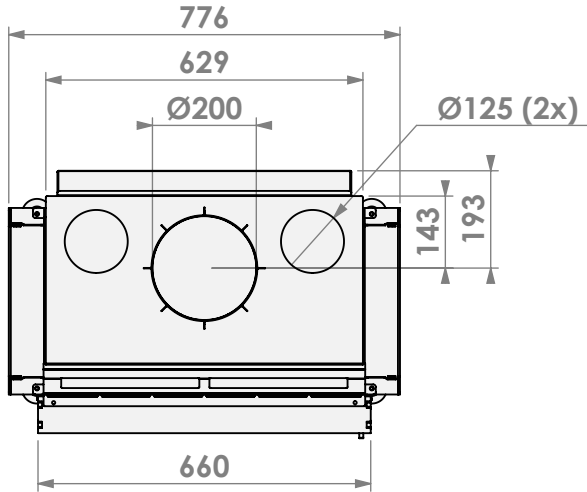

Modifications reserved

Scale: 1:15  
 Unit: mm

Version: 0

\*= optional extended adjustable legs max. + 150 mm

**barbas**

Barbas Bellfires B.V.  
Hallenstraat 17  
5531 AB Bladel  
The Netherlands  
www.barbasbellfires.com

Name: Falcon 66-56 built-in frame with fan

Modifications reserved

Scale: 1:15  
Unit: mm

Version: 0

\*= optional extended adjustable legs max. + 150 mm

**barbas**

Barbas Bellfires B.V.  
 Hallenstraat 17  
 5531 AB Bladel  
 The Netherlands  
 www.barbasbellfires.com

Name: Falcon 66-56 built-in frame with airbox

Modifications reserved

Scale: 1:15  
 Unit: mm

Version: 0