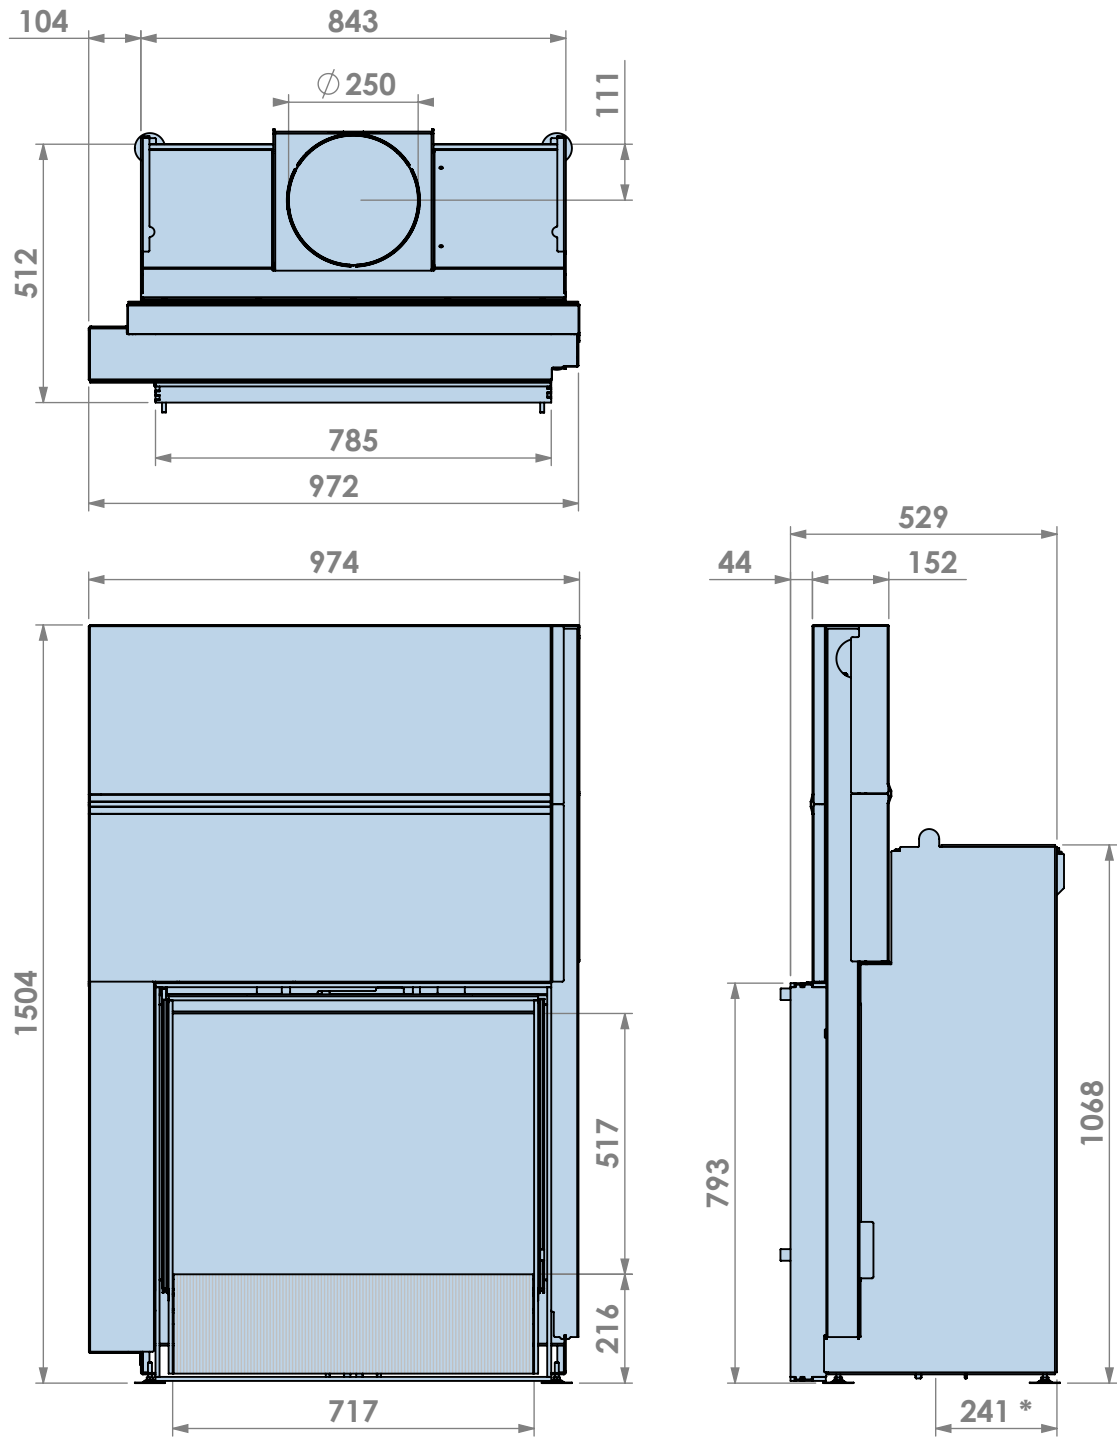

* = Air inlet $\varnothing 125$

3-zijdig kader en vuurscherm
3-sided frame and firescreen

barbas

Barbas Bellfires B.V.
Hallenstraat 17
5531 AB Bladel
The Netherlands
www.barbasbellfires.com

Name: **Evolux 70-55**

Modifications reserved

Scale: **1:15**
Unit: **mm**

Version: **0**