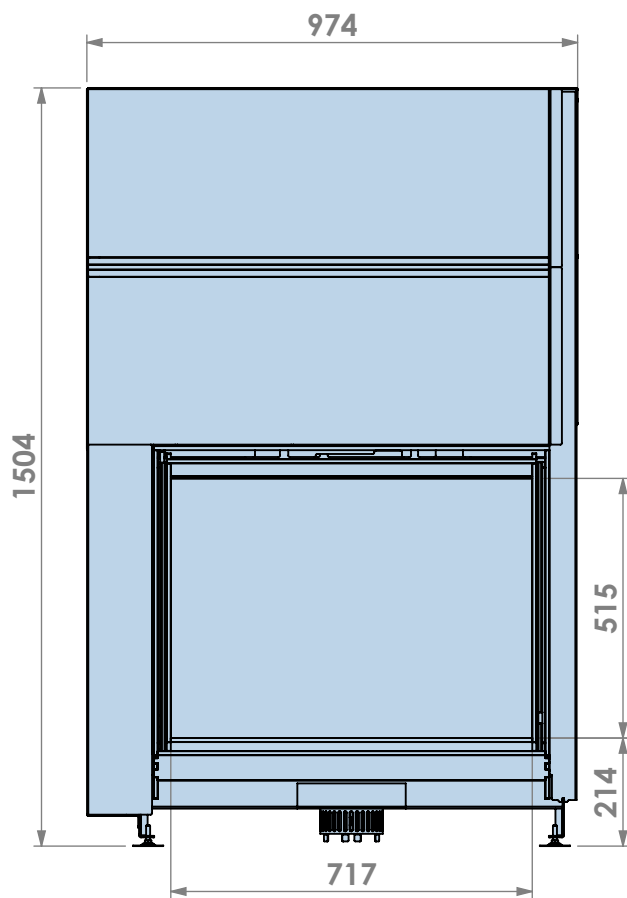

* = Air inlet $\varnothing$ 125

4-zijdig kader en vuurscherm
4-sided frame and firescreen

barbas

Barbas Bellfires B.V.
Hallenstraat 17
5531 AB Bladel
The Netherlands
www.barbasbellfires.com

Name: **Evolux 70-55**

Modifications reserved

Scale: **1:15**
Unit: **mm**

Version: **0**