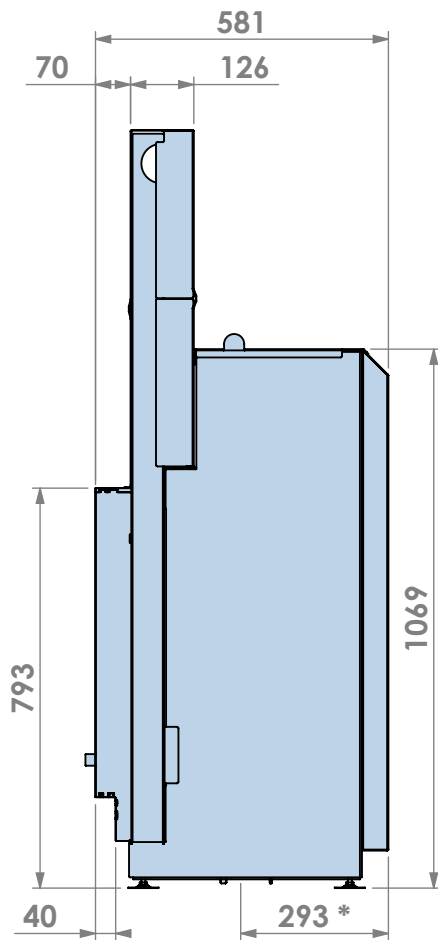

Scale: **1:15**
Unit: **mm**

Version: **0**

4-zijdig kader met convectie
4-sided frame with convection casing

* = Air inlet \varnothing 125

barbas

Barbas Bellfires B.V.
Hallenstraat 17
5531 AB Bladel
The Netherlands
www.barbasbellfires.com

Name: **Evolux 70-55**

Modifications reserved

Scale: **1:15**
Unit: **mm**

Version: **0**

* = Optional extended adjustable legs max + 150 mm

4-zijdig kader met Opti-Air en of ventilator
 4-sided frame with Opti-Air and or fan