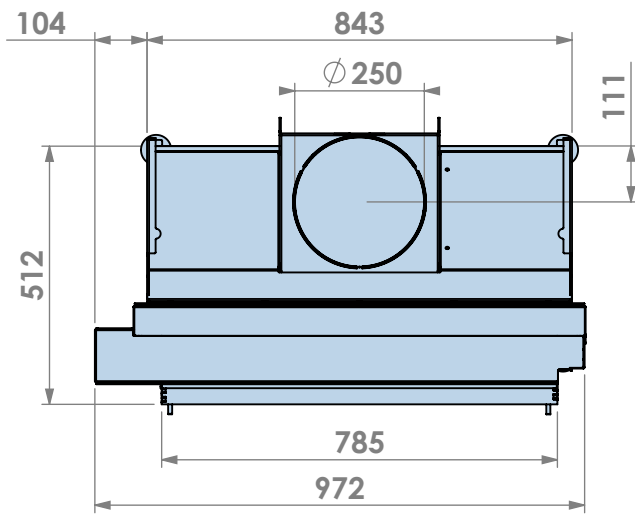

Name: **Evolux 70-55**

Modifications reserved

Scale: **1:15**
Unit: **mm**

Version: **0**

* = Optional extended adjustable legs max + 150 mm

4-zijdig kader met Opti-Air en of ventilator
 4-sided frame with Opti-Air and or fan

barbas

Barbas Bellfires B.V.
 Hallenstraat 17
 5531 AB Bladel
 The Netherlands
 www.barbasbellfires.com

Name: **Evolux 70-55**

Modifications reserved

Scale: **1:15**
 Unit: **mm**

Version: **0**

* = Air inlet \varnothing 125