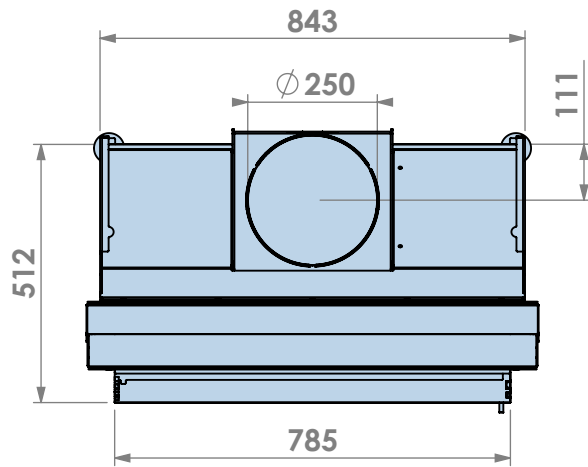

4-zijdig kader
4-sided frame

* = Air inlet $\varnothing$ 125

barbas

Barbas Bellfires B.V.
Hallenstraat 17
5531 AB Bladel
The Netherlands
www.barbasbellfires.com

Name: **Evolux 70-55**

Modifications reserved

Scale: **1:15**
Unit: **mm**

Version: **0**