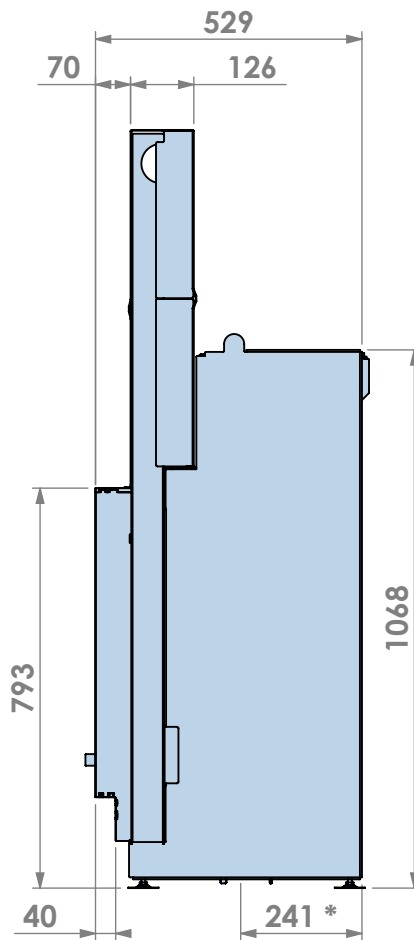

4-zijdig kader
4-sided frame

* = Air inlet $\varnothing$ 125

barbas

Barbas Bellfires B.V.
Hallenstraat 17
5531 AB Bladel
The Netherlands
www.barbasbellfires.com

Name: **Evolux 70-55**

Modifications reserved

Scale: **1:15**
Unit: **mm**

Version: **0**