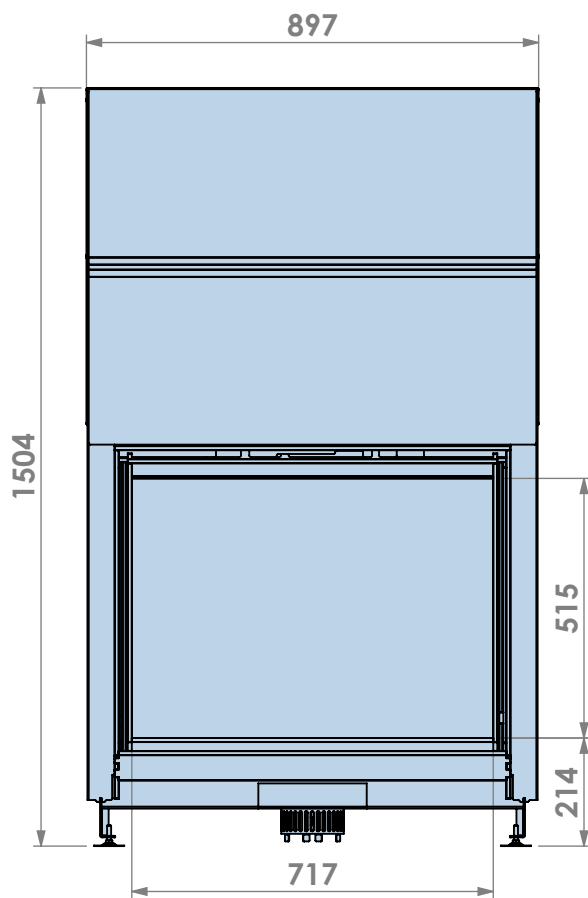

4-zijdig kader
4-sided frame

* = Air inlet $\varnothing$ 125

barbas

Barbas Bellfires B.V.
Hallenstraat 17
5531 AB Bladel
The Netherlands
www.barbasbellfires.com

Name: **Evolux 70-55**

Modifications reserved

Scale: **1:15**
Unit: **mm**

Version: **0**