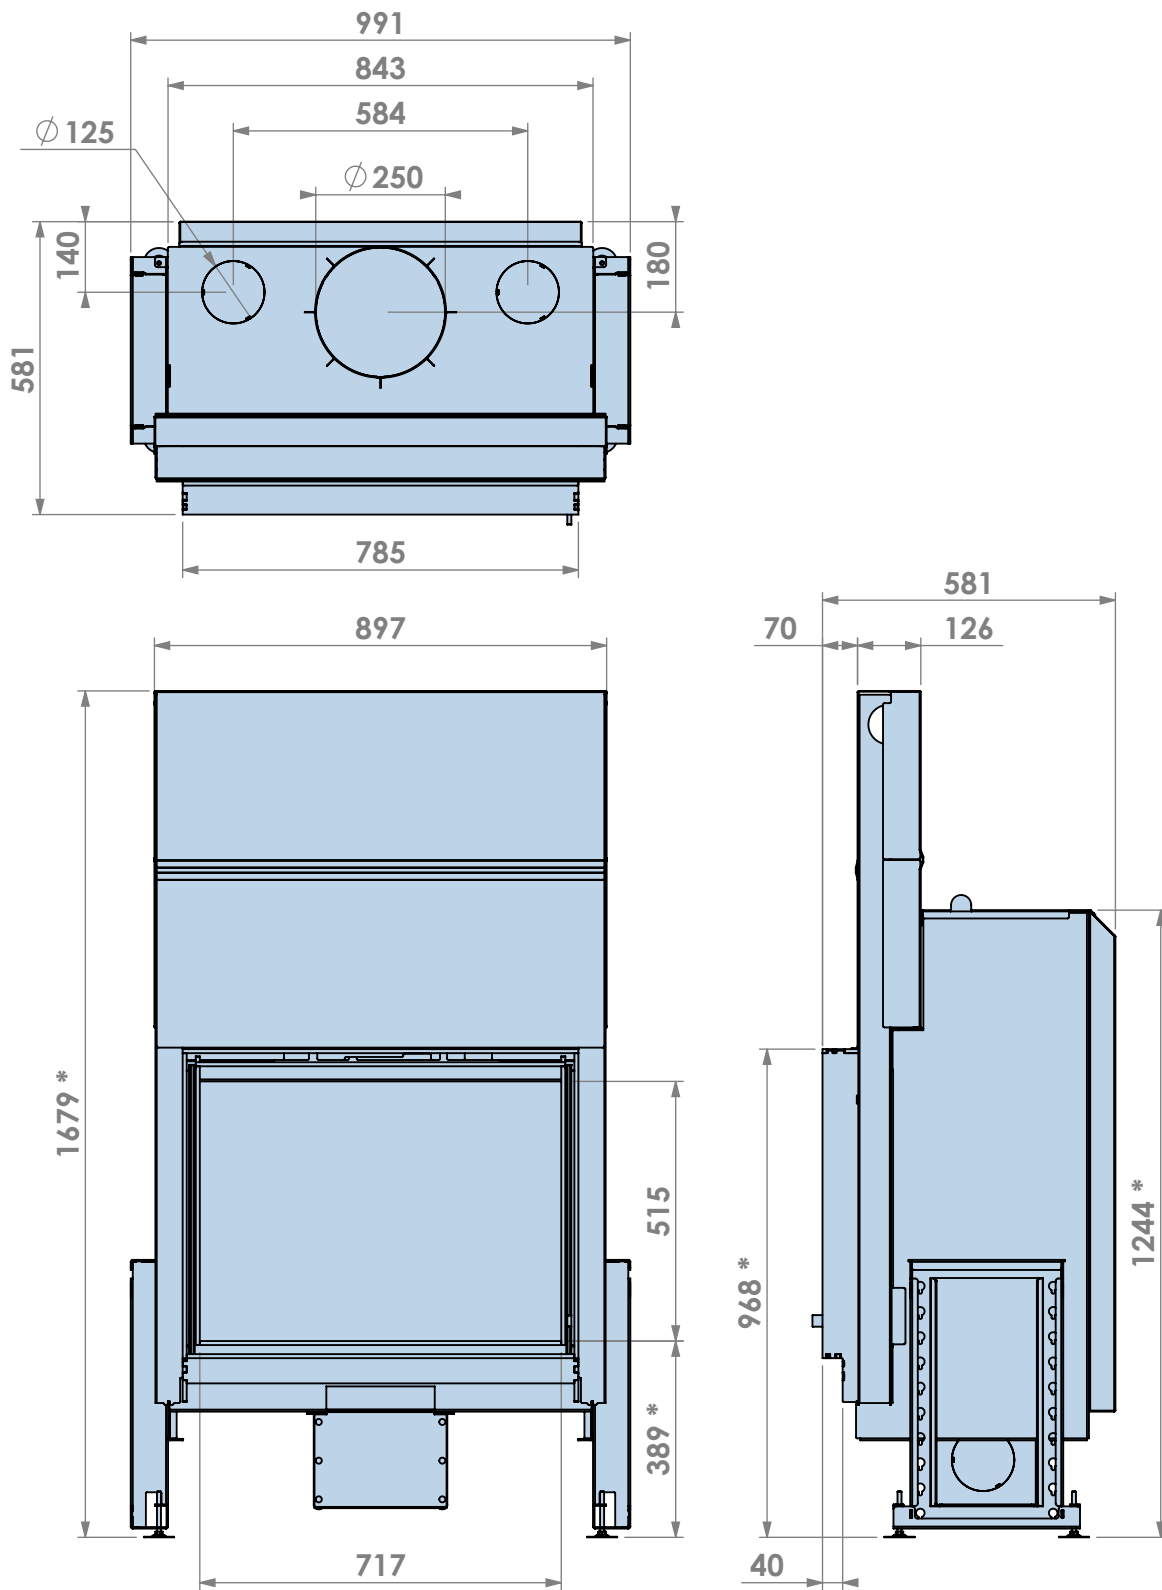

* = Optional extended adjustable legs max + 150 mm

4-zijdig kader en luchtbox
4-sided frame and airbox

barbas

Barbas Bellfires B.V.
Hallenstraat 17
5531 AB Bladel
The Netherlands
www.barbasbellfires.com

Name: **Evolux 70-55**

Modifications reserved

Scale: **1:15**
Unit: **mm**

Version: **0**