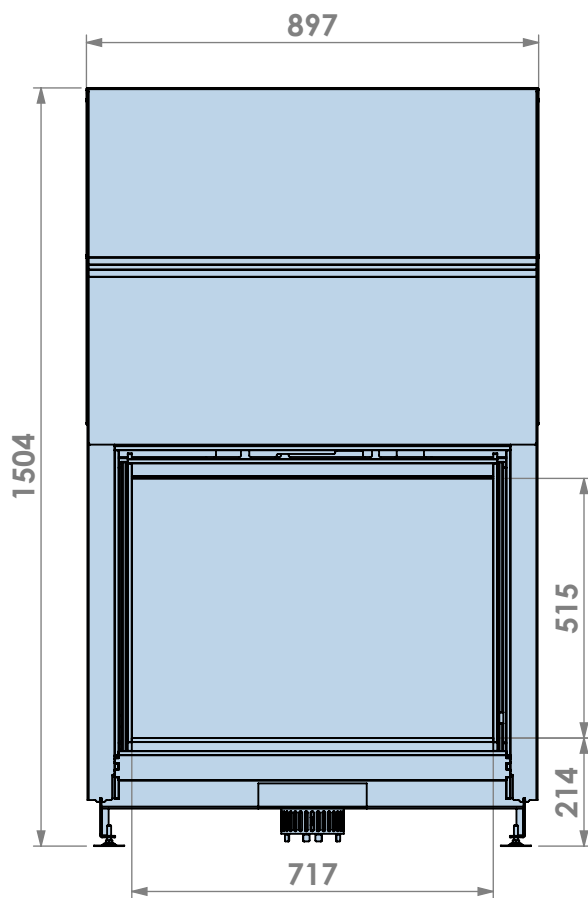

4-zijdig kader met convectie
4-sided frame with convection casing

* = Air inlet $\varnothing$ 125

barbas

Barbas Bellfires B.V.
Hallenstraat 17
5531 AB Bladel
The Netherlands
www.barbasbellfires.com

Name: **Evolux 70-55**

Modifications reserved

Scale: **1:15**
Unit: **mm**

Version: **0**