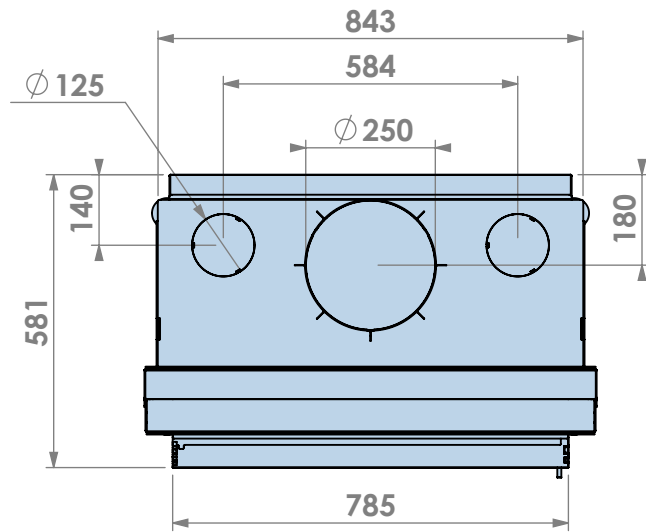

4-zijdig kader met convectie
4-sided frame with convection casing

* = Air inlet $\varnothing$ 125

barbas

Barbas Bellfires B.V.
Hallenstraat 17
5531 AB Bladel
The Netherlands
www.barbasbellfires.com

Name: **Evolux 70-55**

Modifications reserved

Scale: **1:15**
Unit: **mm**

Version: **0**