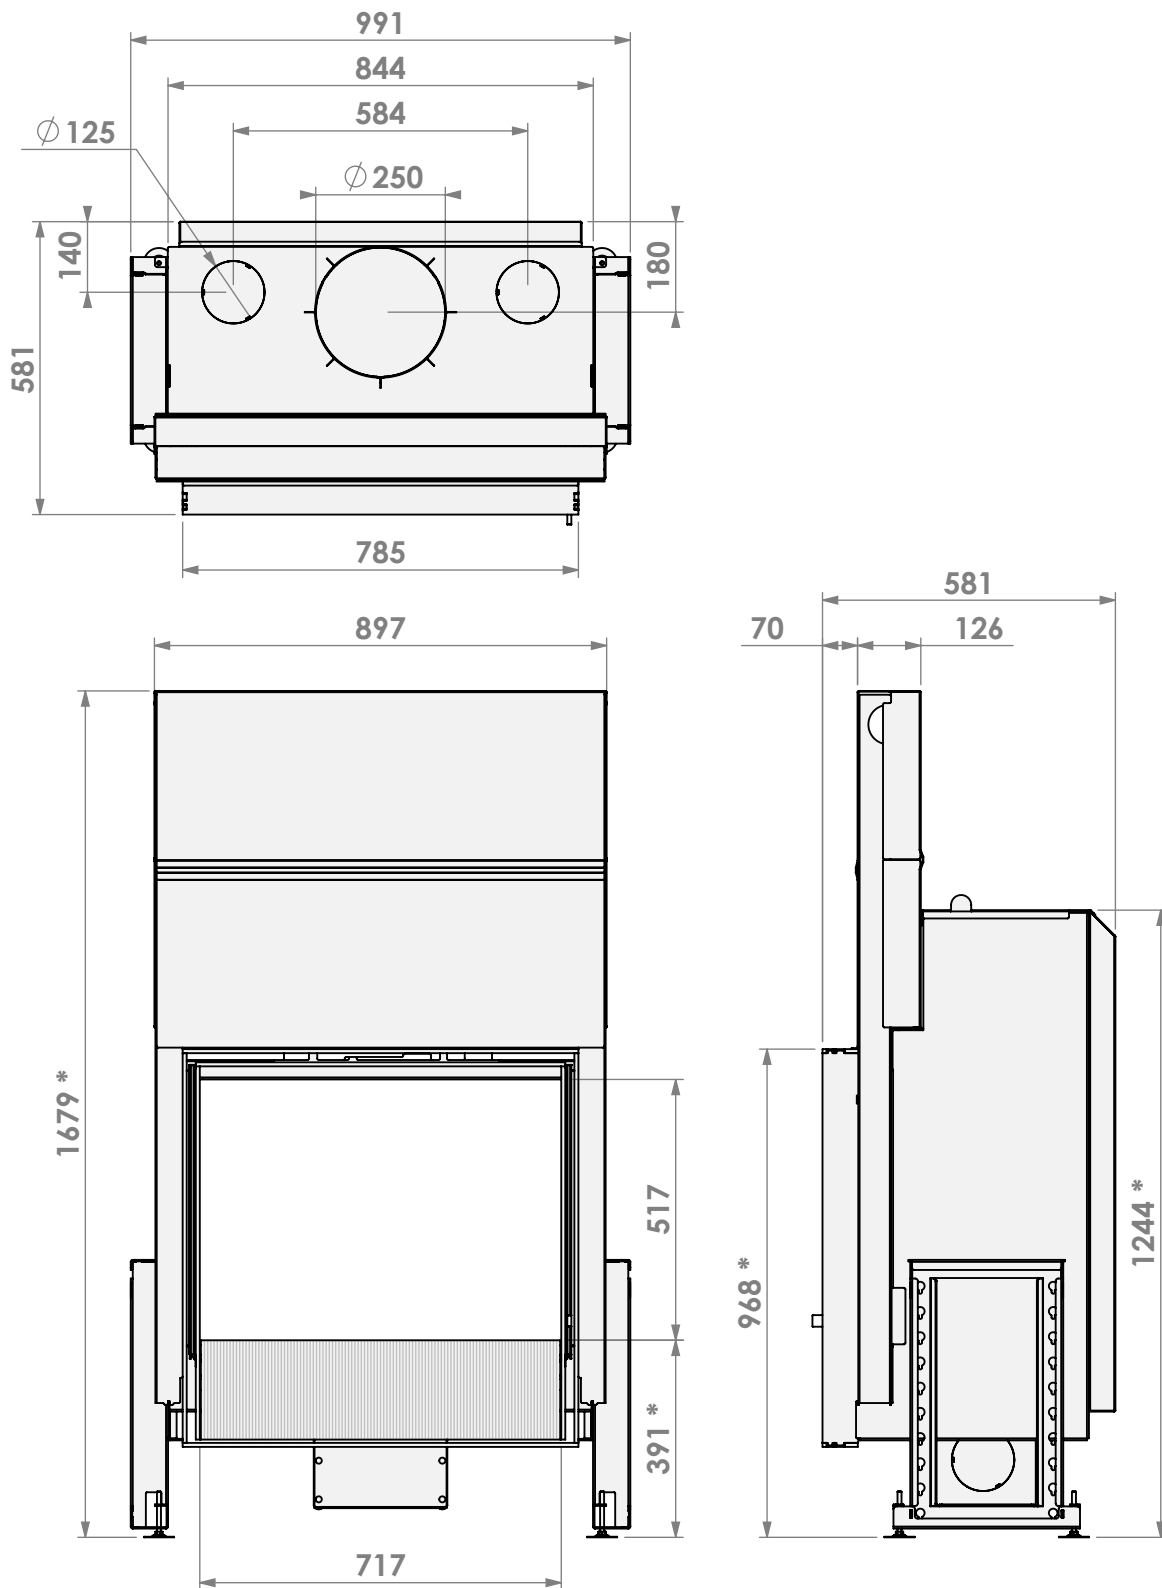

Name: **Evolux 70-55**

Modifications reserved

Scale: **1:15**  
Unit: **mm**

Version: **0**

\* = Optional extended adjustable legs max + 150 mm

3-zijdig kader en luchtbox  
3-sided frame and airbox

**barbas**

Name: **Evolux 70-55**

Modifications reserved

Scale: **1:15**  
Unit: **mm**

Version: **0**