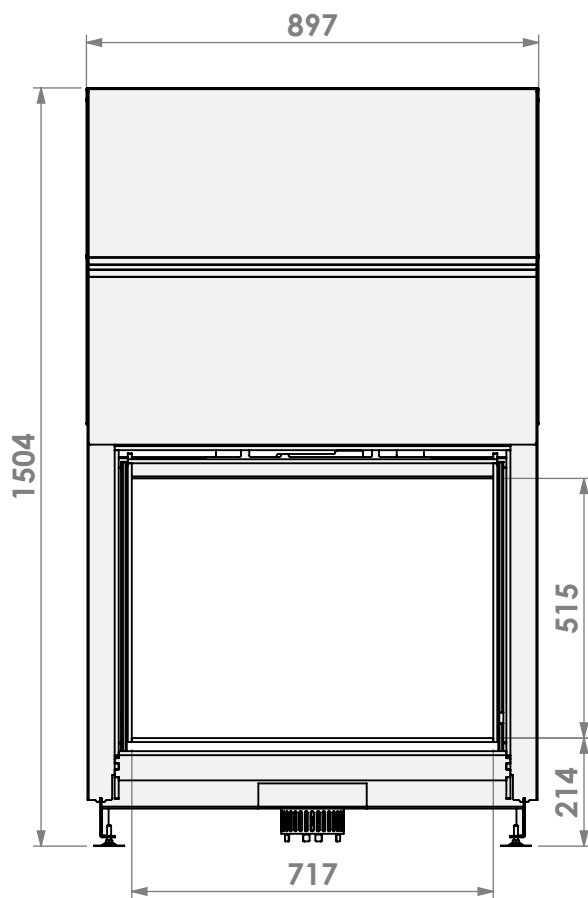

4-zijdig kader
4-sided frame

* = Air inlet $\varnothing$ 125

barbas

Barbas Bellfires B.V.
Hallenstraat 17
5531 AB Bladel
The Netherlands
www.barbasbellfires.com

Name: **Evolux 70-55**

Modifications reserved

Scale: **1:15**
Unit: **mm**

Version: **0**