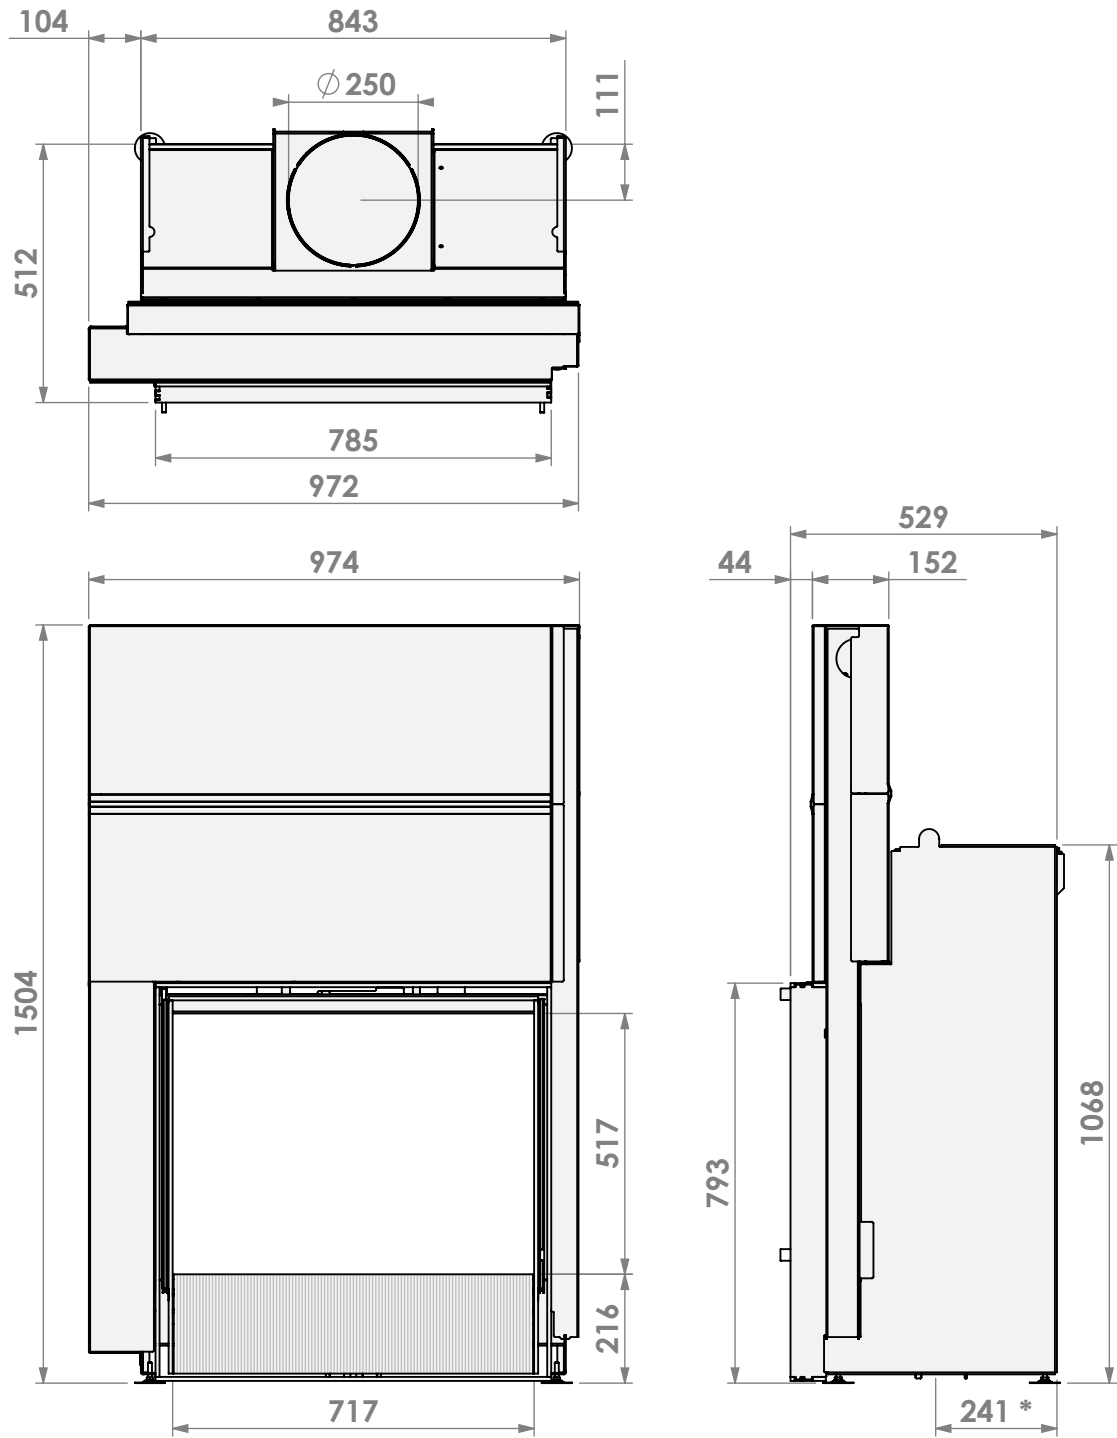

* = Air inlet $\varnothing 125$

3-zijdig kader en vuurscherm
3-sided frame and firescreen

barbas

Barbas Bellfires B.V.
Hallenstraat 17
5531 AB Bladel
The Netherlands
www.barbasbellfires.com

Name: **Evolux 70-55**

Modifications reserved

Scale: **1:15**
Unit: **mm**

Version: **0**