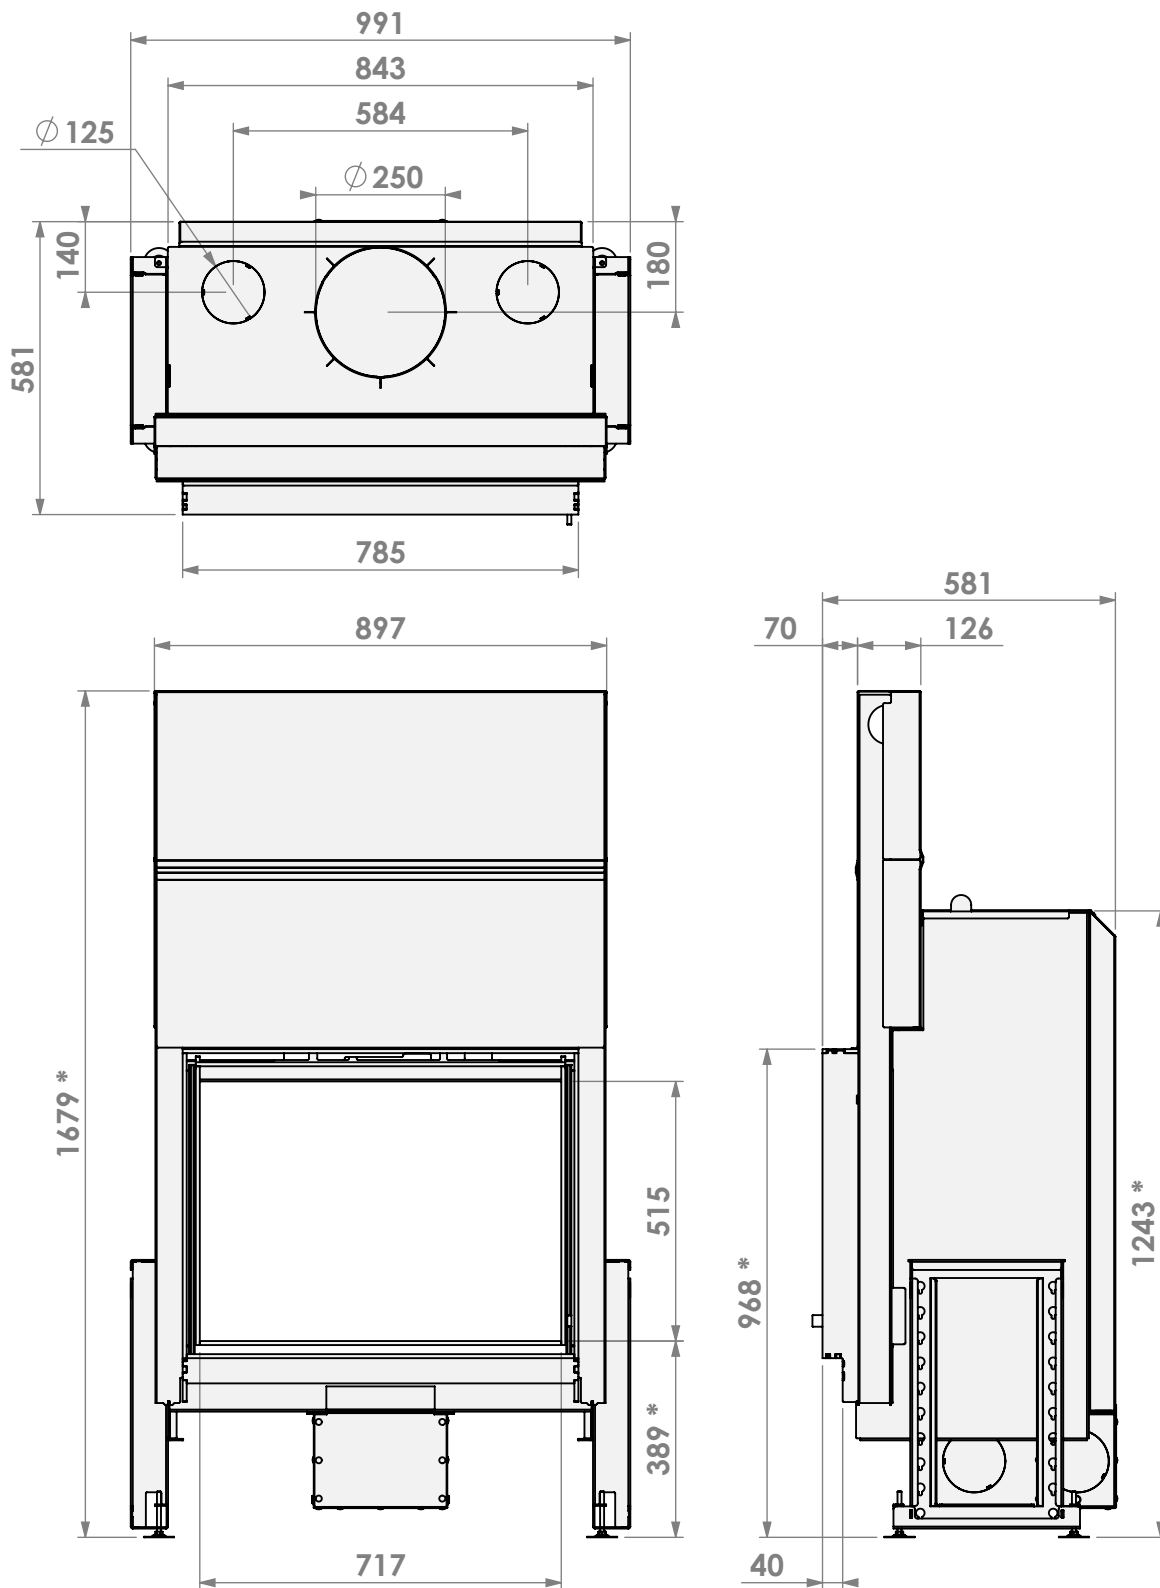

Name: **Evolux 70-55**

Modifications reserved

Scale: **1:15**  
Unit: **mm**

Version: **0**

\* = Optional extended adjustable legs max + 150 mm

4-zijdig kader en luchtbox  
4-sided frame and airbox

**barbas**

Barbas Bellfires B.V.  
Hallenstraat 17  
5531 AB Bladel  
The Netherlands  
www.barbasbellfires.com

Name: **Evolux 70-55**

Modifications reserved

Scale: **1:15**  
Unit: **mm**

Version: **0**

\* = Optional extended adjustable legs max + 150 mm

Name: **Evolux 70-55**

Modifications reserved

Scale: **1:15**  
Unit: **mm**

Version: **0**