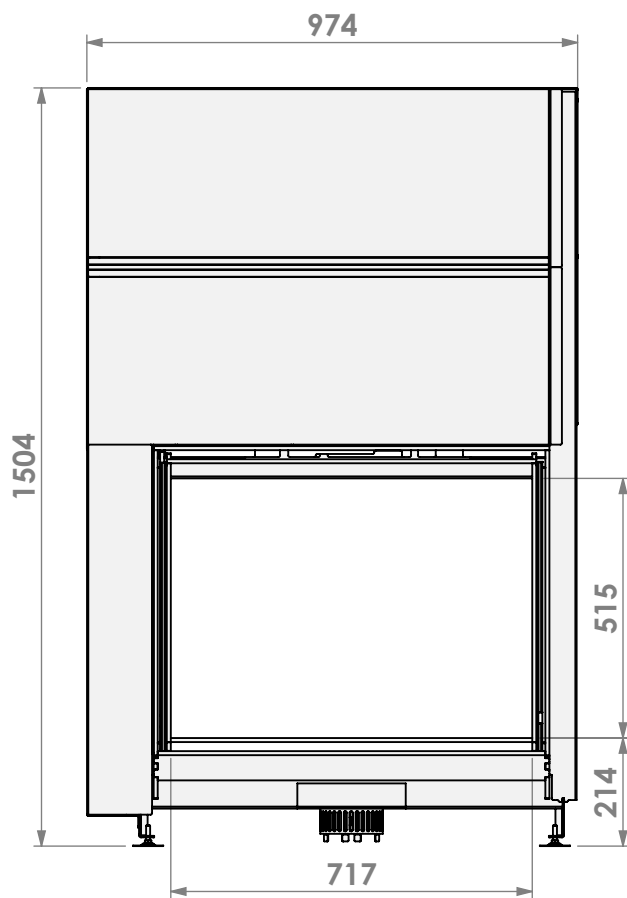

* = Air inlet $\varnothing$ 125

4-zijdig kader en vuurscherm
4-sided frame and firescreen

barbas

Barbas Bellfires B.V.
Hallenstraat 17
5531 AB Bladel
The Netherlands
www.barbasbellfires.com

Name: **Evolux 70-55**

Modifications reserved

Scale: **1:15**
Unit: **mm**

Version: **0**