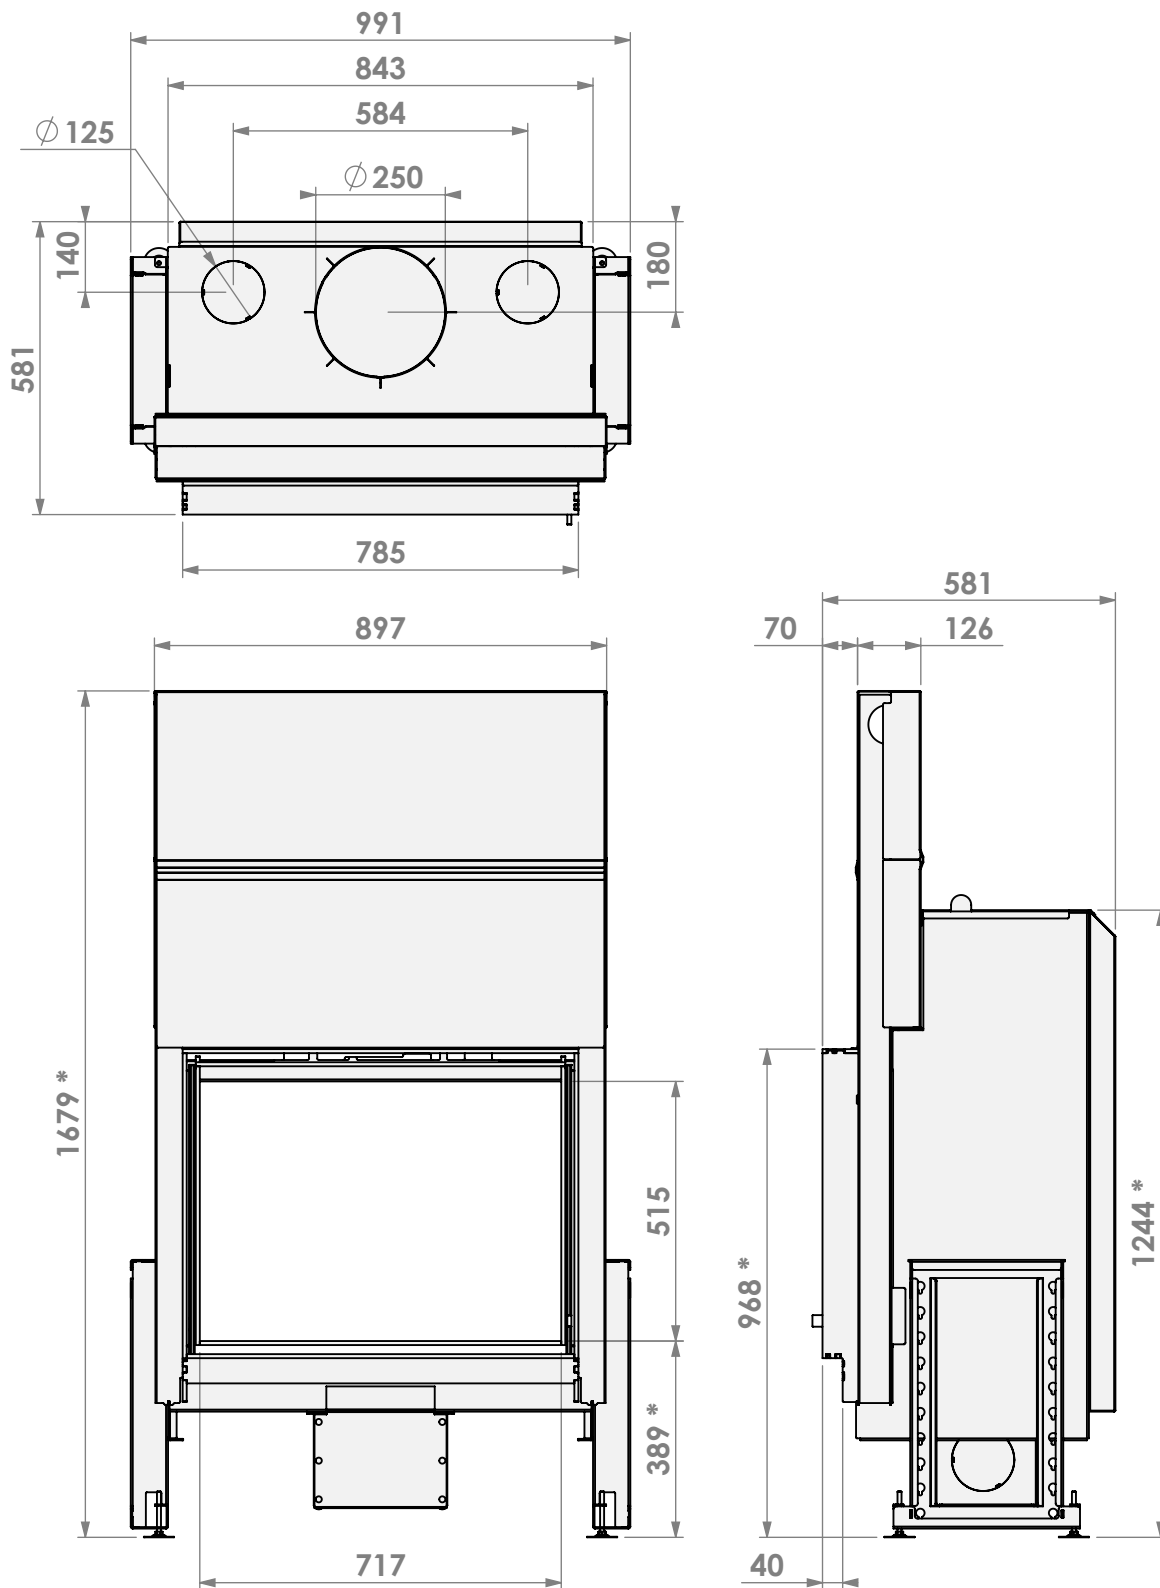

Name: **Evolux 70-55**

Modifications reserved

Scale: **1:15**  
Unit: **mm**

Version: **0**

\* = Optional extended adjustable legs max + 150 mm

4-zijdig kader en luchtbox  
4-sided frame and airbox

**barbas**

Name: **Evolux 70-55**

Modifications reserved

Scale: **1:15**  
Unit: **mm**

Version: **0**