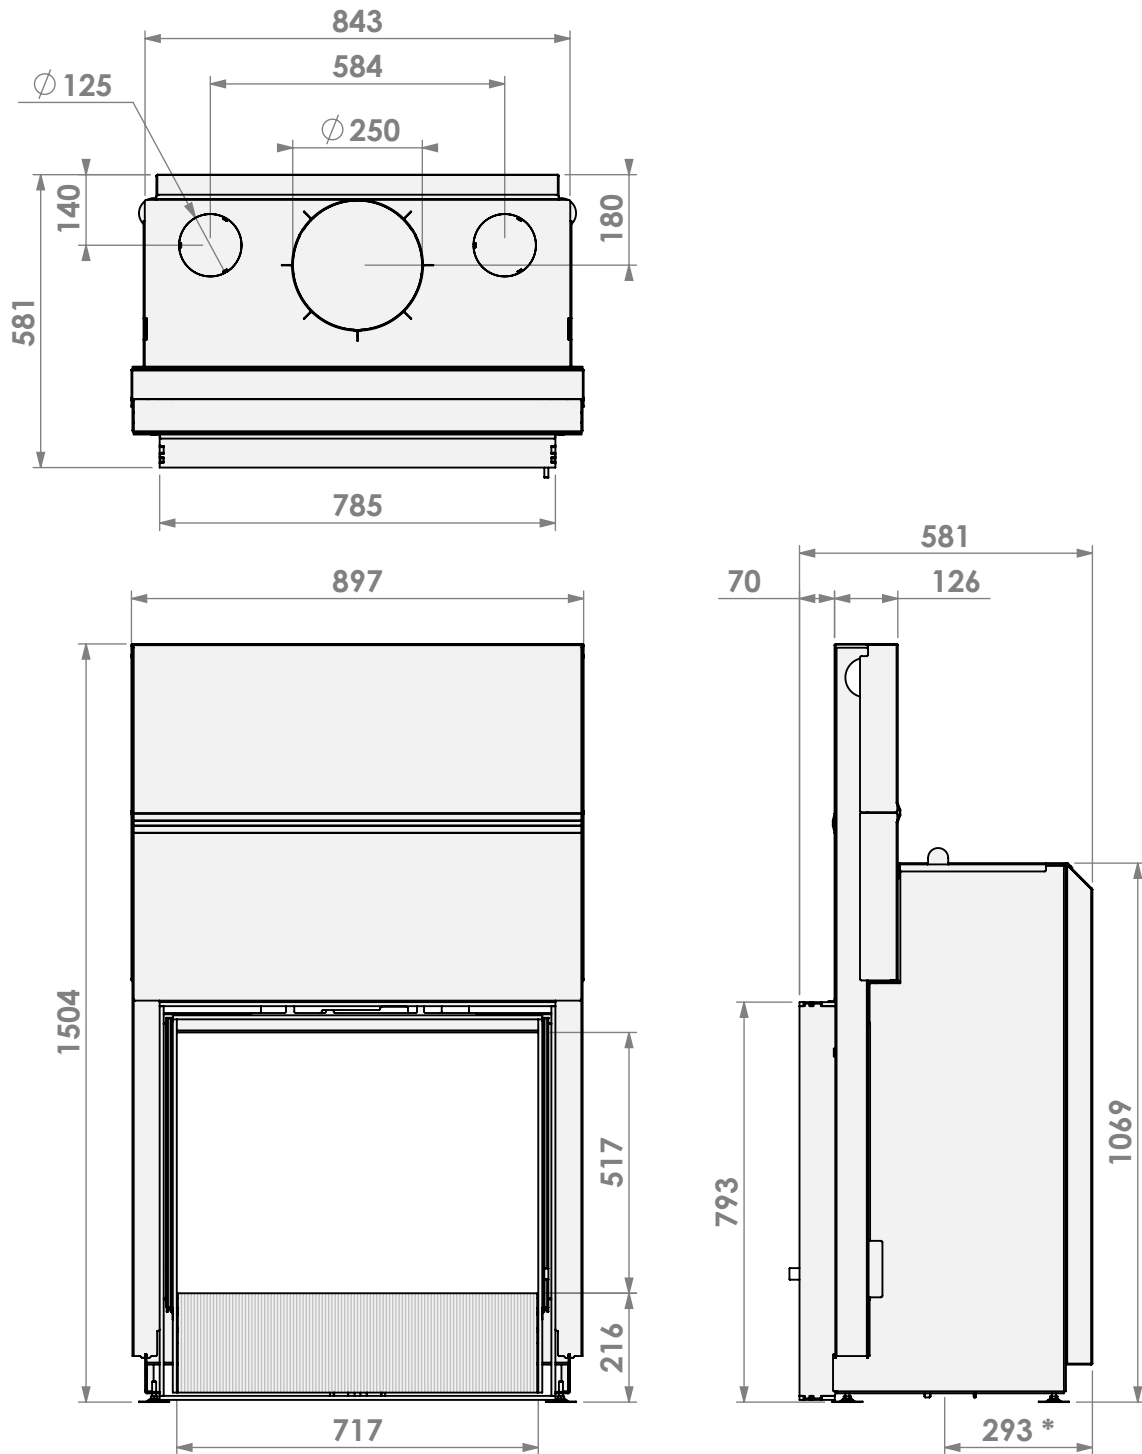

3-zijdig kader en convectie
3-sided frame and convection casing

* = Air inlet $\varnothing 125$

barbas

Barbas Bellfires B.V.
Hallenstraat 17
5531 AB Bladel
The Netherlands
www.barbasbellfires.com

Name: **Evolux 70-55**

Modifications reserved

Scale: **1:15**
Unit: **mm**

Version: **0**