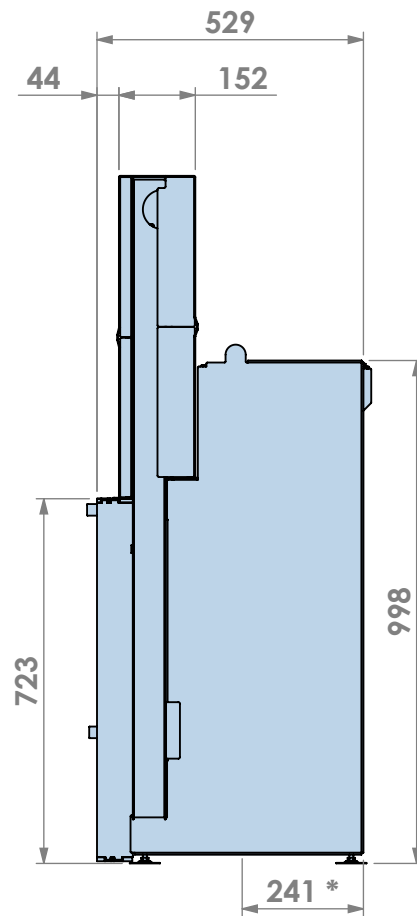

Name: **Evolux 65-45**

Modifications reserved

Scale: **1:15**
Unit: **mm**

Version: **0**

* = Optional extended adjustable legs max + 150 mm

3-zijdig kader en Opti-Air en of ventilator
 3-sided frame and Opti-Air and or fan

barbas

Barbas Bellfires B.V.
 Hallenstraat 17
 5531 AB Bladel
 The Netherlands
 www.barbasbellfires.com

Name: **Evolux 65-45**

Modifications reserved

Scale: **1:15**
 Unit: **mm**

Version: **0**

* = Air inlet \varnothing 125

Name: **Evolux 65-45**

Modifications reserved

Scale: **1:15**
Unit: **mm**

Version: **0**