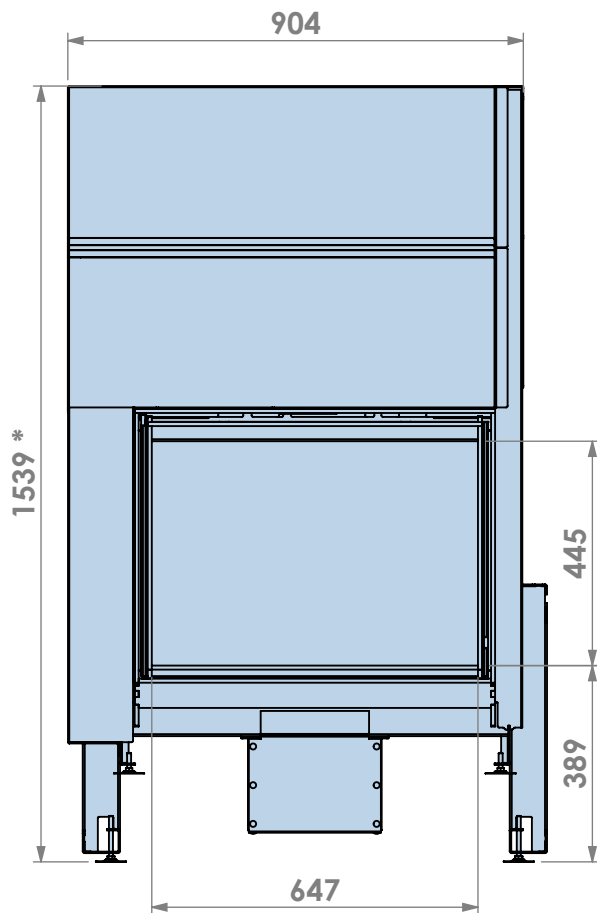

* = Optional extended adjustable legs max + 150 mm

4-zijdig kader met vuurscherm en luchtbox
4-sided frame with firescreen and airbox

barbas

Barbas Bellfires B.V.
Hallenstraat 17
5531 AB Bladel
The Netherlands
www.barbasbellfires.com

Name: **Evolux 65-45**

Modifications reserved

Scale: **1:15**
Unit: **mm**

Version: **0**