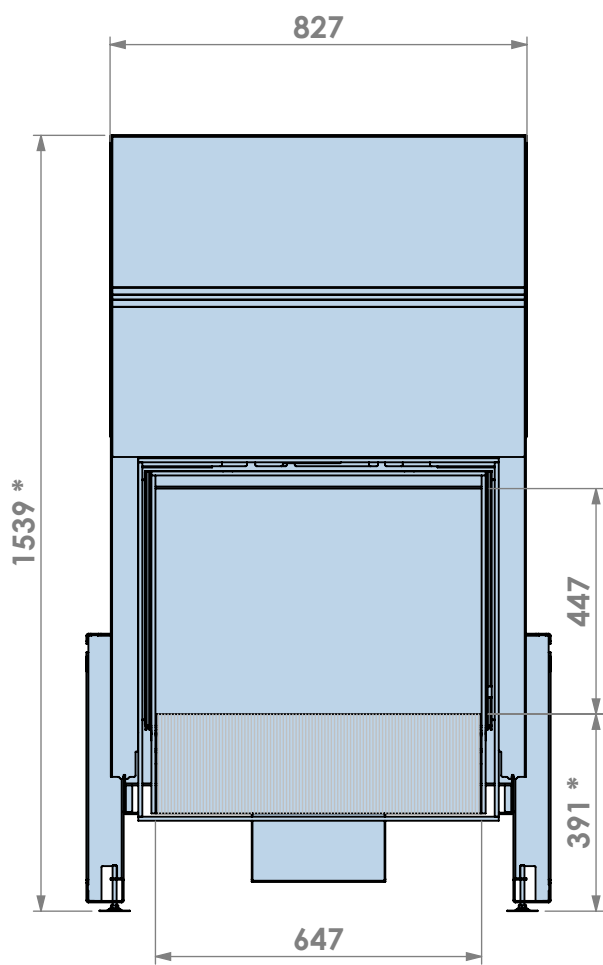

Name: **Evolux 65-45**

Modifications reserved

Scale: **1:15**
Unit: **mm**

Version: **0**

* = Optional extended adjustable legs max + 150 mm

3-zijdig kader en luchtbox
3-sided frame and airbox

barbas

Barbas Bellfires B.V.
Hallenstraat 17
5531 AB Bladel
The Netherlands
www.barbasbellfires.com

Name: **Evolux 65-45**

Modifications reserved

Scale: **1:15**
Unit: **mm**

Version: **0**

* = Optional extended adjustable legs max + 150 mm

3-zijdig kader en Opti-Air en of ventilator
 3-sided frame and Opti-Air and or fan

Name: **Evolux 65-45**

Modifications reserved

Scale: **1:15**
Unit: **mm**

Version: **0**