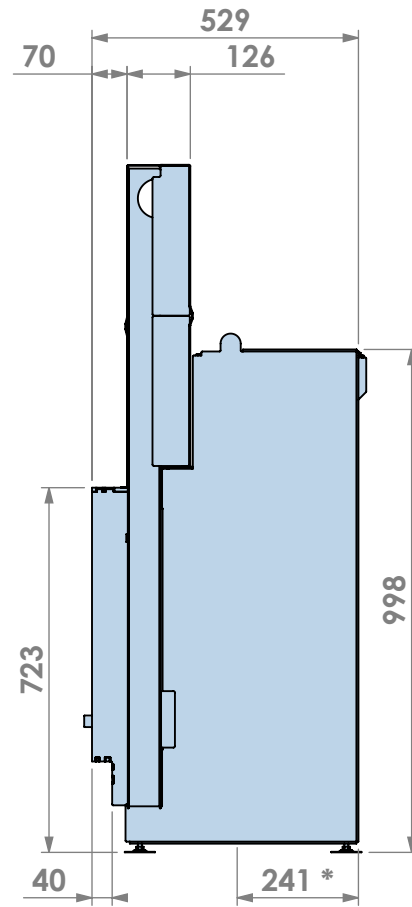

4-zijdig kader
4-sided frame

* = Air inlet $\varnothing$ 125

barbas

Barbas Bellfires B.V.
Hallenstraat 17
5531 AB Bladel
The Netherlands
www.barbasbellfires.com

Name: **Evolux 65-45**

Modifications reserved

Scale: **1:15**
Unit: **mm**

Version: **0**