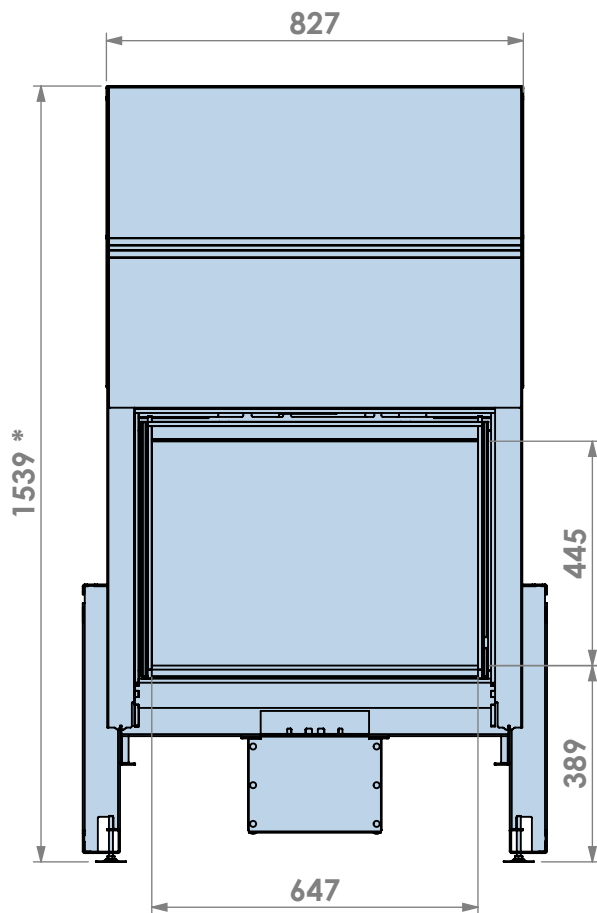

* = Optional extended adjustable legs max + 150 mm

4-zijdig kader en luchtbox
4-sided frame and airbox

barbas

Barbas Bellfires B.V.
Hallenstraat 17
5531 AB Bladel
The Netherlands
www.barbasbellfires.com

Name: Evolux 65-45

Modifications reserved

Scale: 1:15
Unit: mm

Version: 0