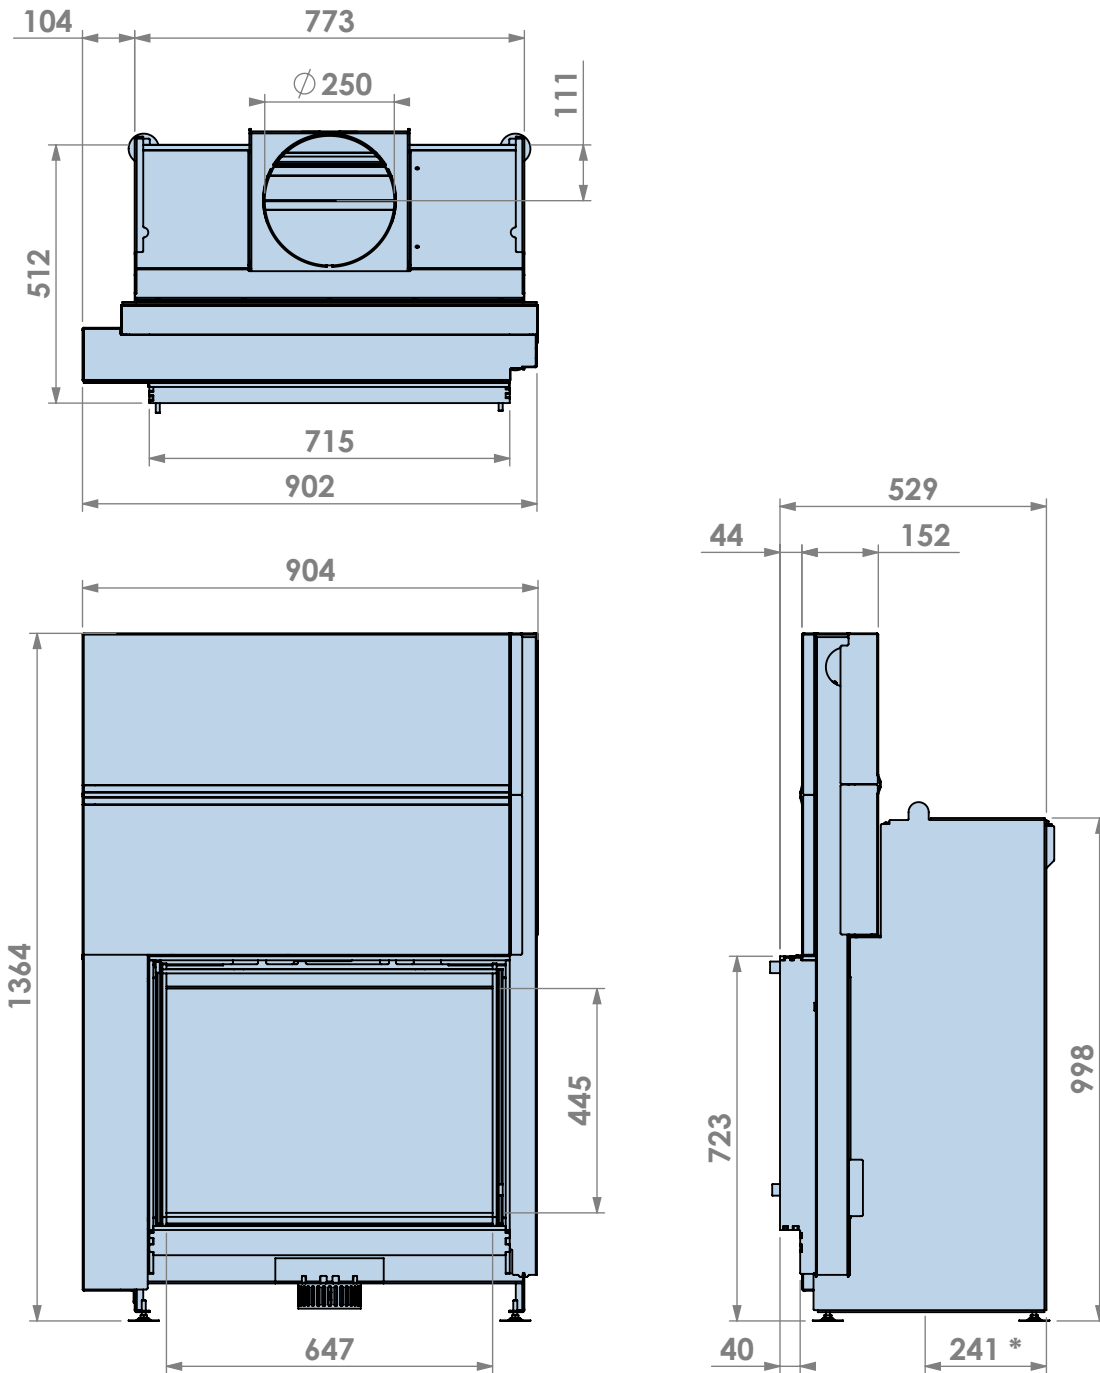

* = Air inlet $\varnothing$ 125

4-zijdig kader en vuurscherm
4-sided frame and firescreen

barbas

Barbas Bellfires B.V.
Hallenstraat 17
5531 AB Bladel
The Netherlands
www.barbasbellfires.com

Name: Evolux 65-45

Modifications reserved

Scale: 1:15
Unit: mm

Version: 0