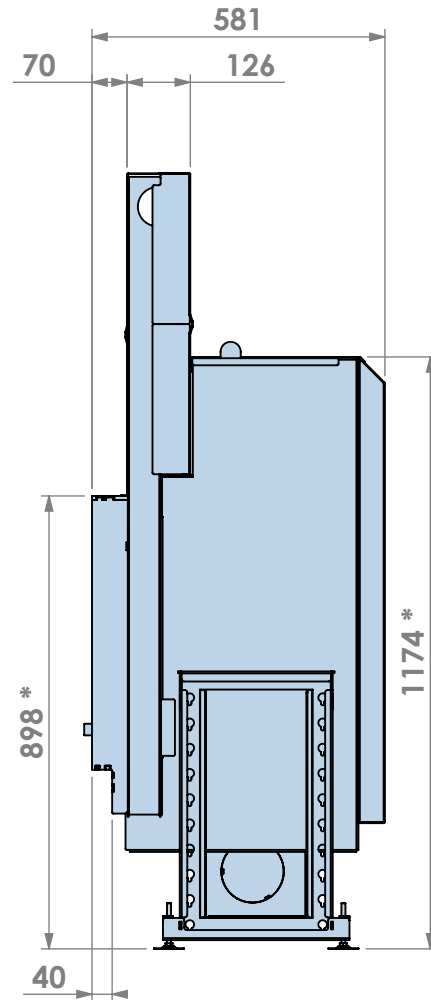

Scale: **1:15**
Unit: **mm**

Version: **0**

* = Air inlet \varnothing 125

4-zijdig kader met convectie
4-sided frame with convection casing

barbas

Barbas Bellfires B.V.
Hallenstraat 17
5531 AB Bladel
The Netherlands
www.barbasbellfires.com

Name: Evolux 65-45

Modifications reserved

Scale: 1:15
Unit: mm

Version: 0

* = Optional extended adjustable legs max + 150 mm

4-zijdig kader en luchtbox
4-sided frame and airbox

barbas

Barbas Bellfires B.V.
Hallenstraat 17
5531 AB Bladel
The Netherlands
www.barbasbellfires.com

Name: Evolux 65-45

Modifications reserved

Scale: 1:15
Unit: mm

Version: 0

* = Optional extended adjustable legs max + 150 mm

4-zijdig kader met Opti-Air en of ventilator
4-sided frame with Opti-Air and or fan

Name: **Evolux 65-45**

Modifications reserved

Scale: **1:15**
Unit: **mm**

Version: **0**