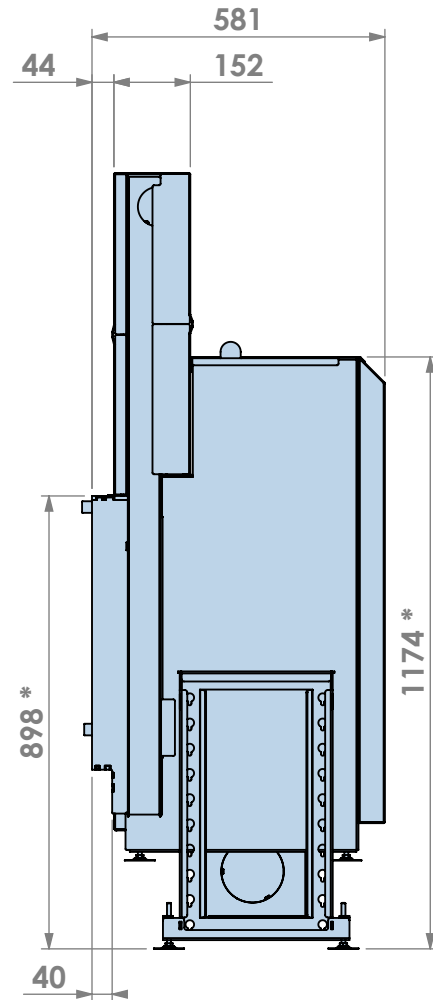

* = Optional extended adjustable legs max + 150 mm

4-zijdig kader met vuurscherm en luchtbox
4-sided frame with firescreen and airbox

barbas

Barbas Bellfires B.V.
Hallenstraat 17
5531 AB Bladel
The Netherlands
www.barbasbellfires.com

Name: **Evolux 65-45**

Modifications reserved

Scale: **1:15**
Unit: **mm**

Version: **0**