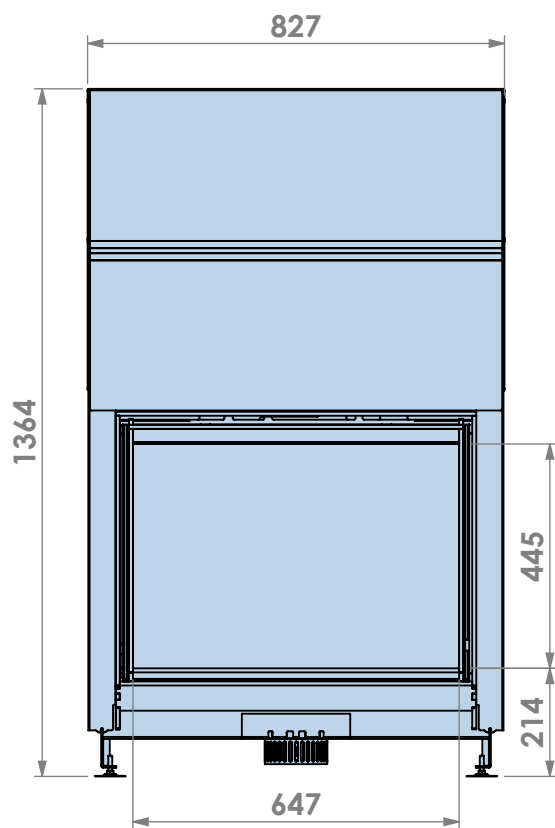

* = Air inlet $\varnothing$ 125

4-zijdig kader met convectie
4-sided frame with convection casing

barbas

Barbas Bellfires B.V.
Hallenstraat 17
5531 AB Bladel
The Netherlands
www.barbasbellfires.com

Name: Evolux 65-45

Modifications reserved

Scale: 1:15
Unit: mm

Version: 0