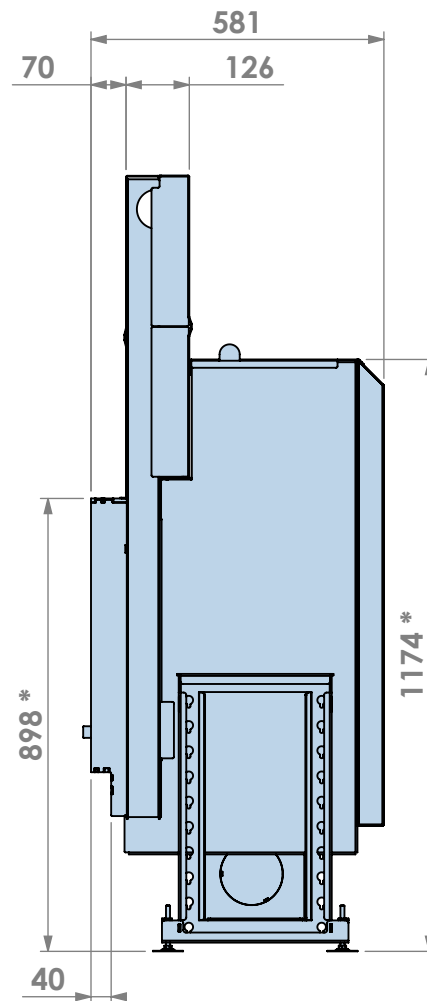

Name: **Evolux 65-45**

Modifications reserved

Scale: **1:15**
Unit: **mm**

Version: **0**

* = Optional extended adjustable legs max + 150 mm

3-zijdig kader en Opti-Air en of ventilator
 3-sided frame and Opti-Air and or fan

Name: Evolux 65-45

Modifications reserved

Scale: 1:15
Unit: mm

Version: 0

* = Optional extended adjustable legs max + 150 mm

4-zijdig kader en luchtbox
4-sided frame and airbox

barbas

Barbas Bellfires B.V.
Hallenstraat 17
5531 AB Bladel
The Netherlands
www.barbasbellfires.com

Name: Evolux 65-45

Modifications reserved

Scale: 1:15
Unit: mm

Version: 0

* = Optional extended adjustable legs max + 150 mm

4-zijdig kader met Opti-Air en of ventilator
4-sided frame with Opti-Air and or fan

Name: **Evolux 65-45**

Modifications reserved

Scale: **1:15**
Unit: **mm**

Version: **0**