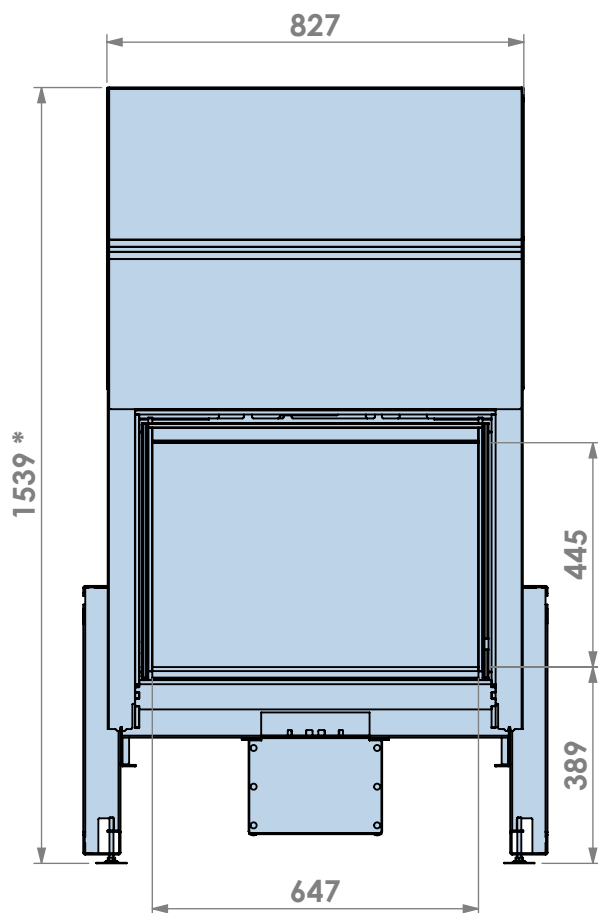

Name: Evolux 65-45

Modifications reserved

Scale: 1:15
Unit: mm

Version: 0

* = Optional extended adjustable legs max + 150 mm

4-zijdig kader en luchtbox
4-sided frame and airbox

barbas

Barbas Bellfires B.V.
Hallenstraat 17
5531 AB Bladel
The Netherlands
www.barbasbellfires.com

Name: Evolux 65-45

Modifications reserved

Scale: 1:15
Unit: mm

Version: 0

* = Optional extended adjustable legs max + 150 mm

4-zijdig kader met Opti-Air en of ventilator
4-sided frame with Opti-Air and or fan

Name: **Evolux 65-45**

Modifications reserved

Scale: **1:15**
Unit: **mm**

Version: **0**