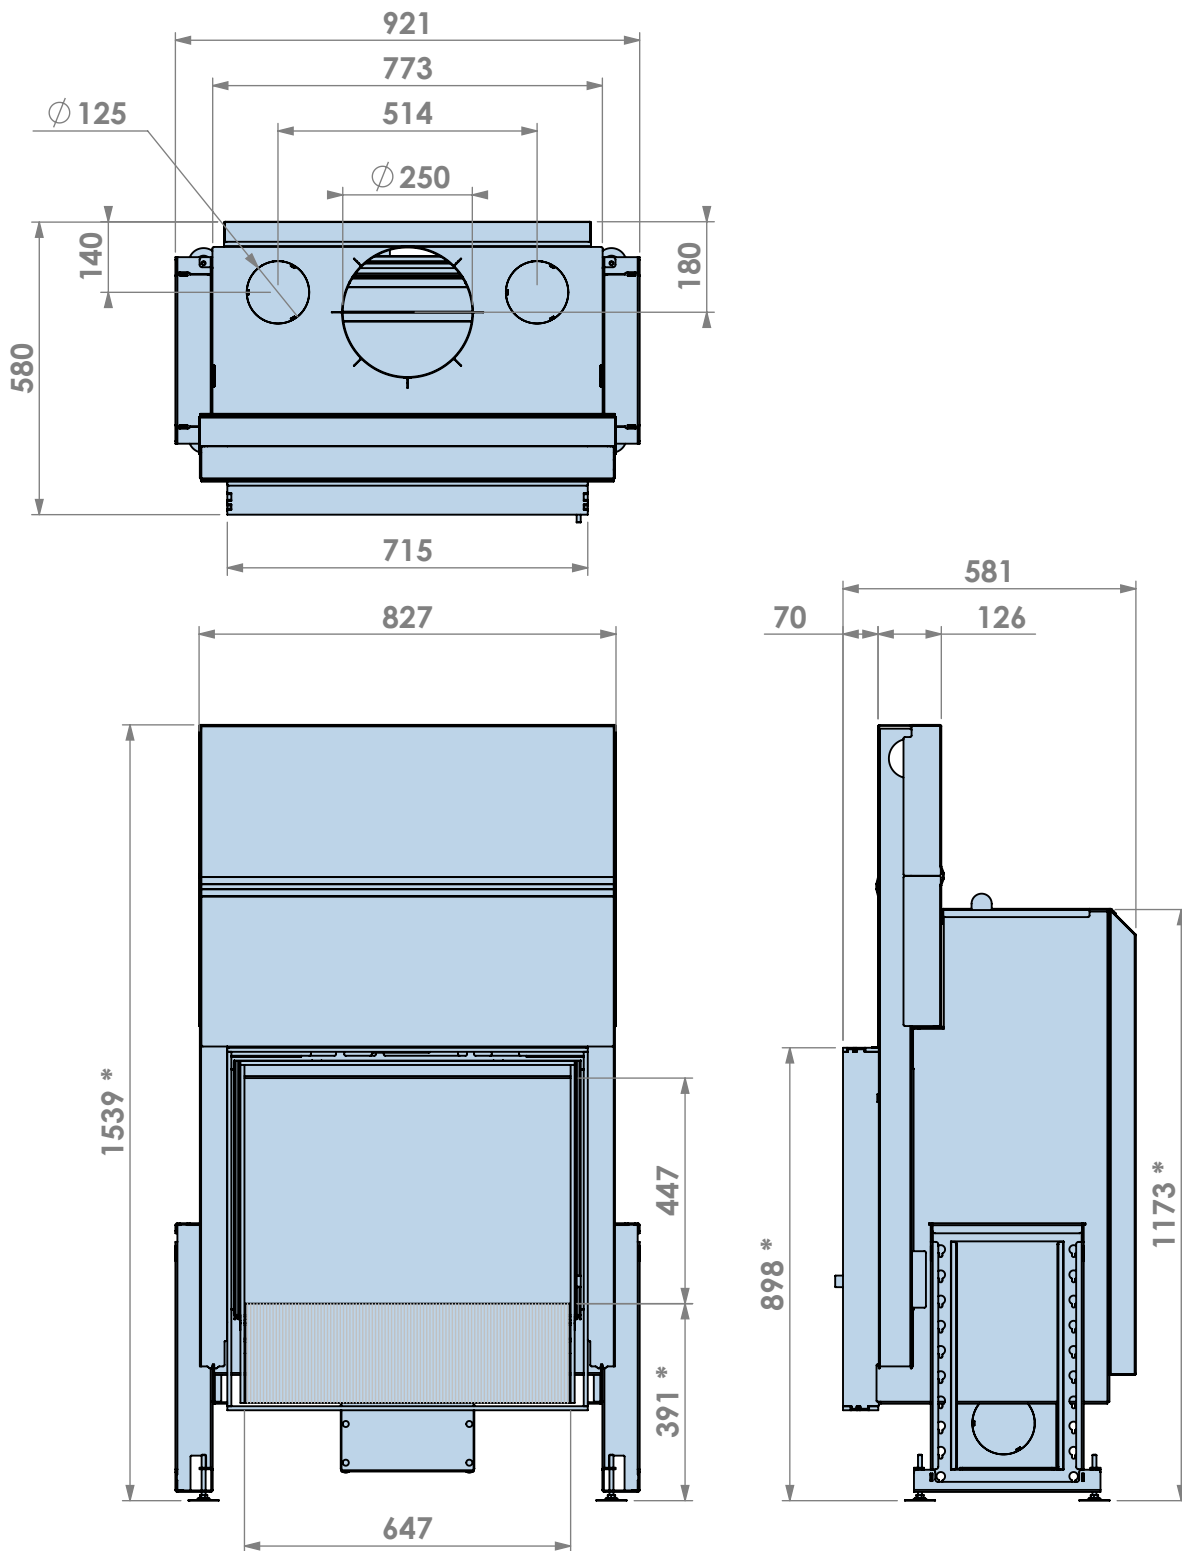

Name: **Evolux 65-45**

Modifications reserved

Scale: **1:15**
Unit: **mm**

Version: **0**

* = Optional extended adjustable legs max + 150 mm

3-zijdig kader en luchtbox
3-sided frame and airbox

barbas

Barbas Bellfires B.V.
Hallenstraat 17
5531 AB Bladel
The Netherlands
www.barbasbellfires.com

Name: **Evolux 65-45**

Modifications reserved

Scale: **1:15**
Unit: **mm**

Version: **0**

* = Optional extended adjustable legs max + 150 mm

3-zijdig kader en Opti-Air en of ventilator
 3-sided frame and Opti-Air and or fan

Name: **Evolux 65-45**

Modifications reserved

Scale: **1:15**
Unit: **mm**

Version: **0**