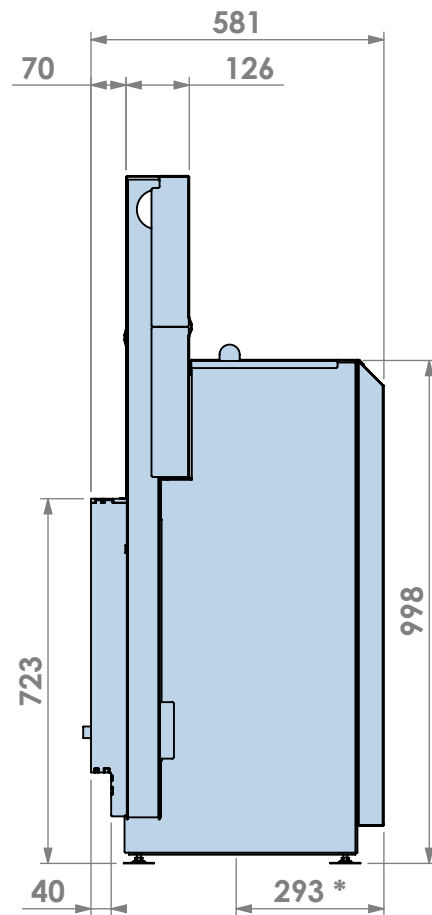

* = Air inlet $\varnothing$ 125

4-zijdig kader met convectie
4-sided frame with convection casing

barbas

Barbas Bellfires B.V.
Hallenstraat 17
5531 AB Bladel
The Netherlands
www.barbasbellfires.com

Name: Evolux 65-45

Modifications reserved

Scale: 1:15
Unit: mm

Version: 0