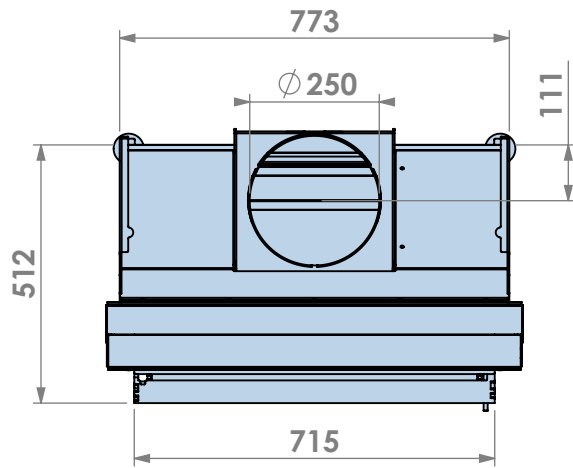

4-zijdig kader
4-sided frame

* = Air inlet $\varnothing$ 125

barbas

Barbas Bellfires B.V.
Hallenstraat 17
5531 AB Bladel
The Netherlands
www.barbasbellfires.com

Name: **Evolux 65-45**

Modifications reserved

Scale: **1:15**
Unit: **mm**

Version: **0**