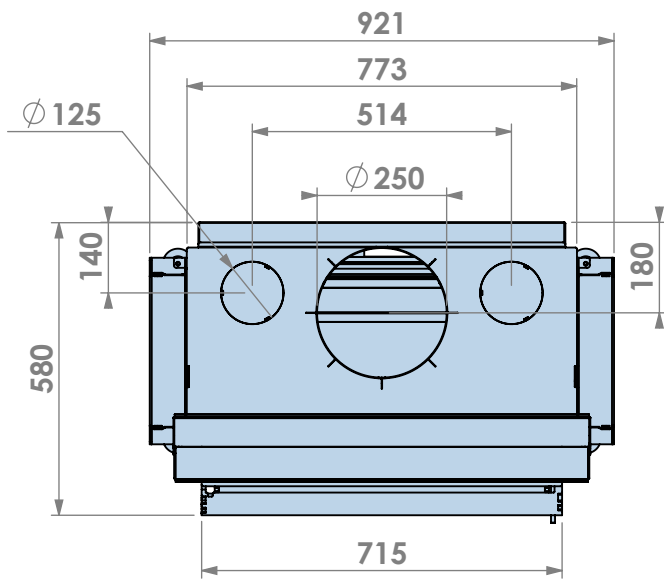

* = Optional extended adjustable legs max + 150 mm

4-zijdig kader en luchtbox
4-sided frame and airbox

barbas

Barbas Bellfires B.V.
Hallenstraat 17
5531 AB Bladel
The Netherlands
www.barbasbellfires.com

Name: Evolux 65-45

Modifications reserved

Scale: 1:15
Unit: mm

Version: 0