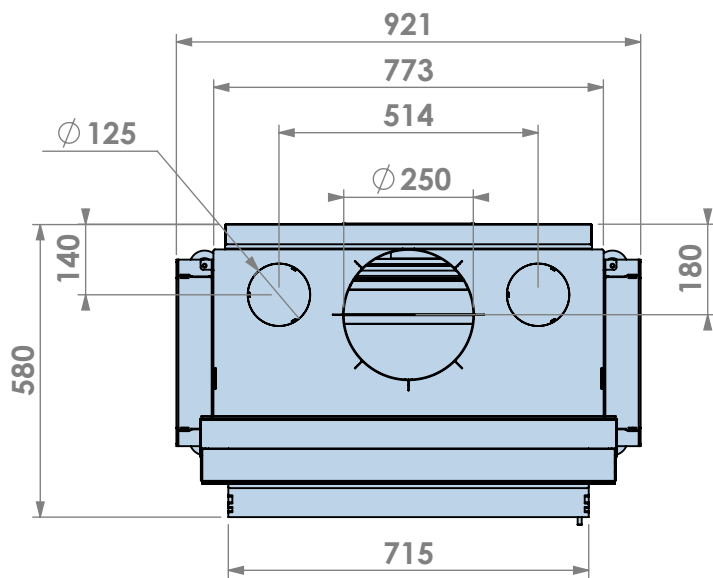

Name: **Evolux 65-45**

Modifications reserved

Scale: **1:15**
Unit: **mm**

Version: **0**

* = Optional extended adjustable legs max + 150 mm

3-zijdig kader en luchtbox
3-sided frame and airbox

barbas

Barbas Bellfires B.V.
Hallenstraat 17
5531 AB Bladel
The Netherlands
www.barbasbellfires.com

Name: **Evolux 65-45**

Modifications reserved

Scale: **1:15**
Unit: **mm**

Version: **0**

* = Optional extended adjustable legs max + 150 mm

3-zijdig kader en Opti-Air en of ventilator
 3-sided frame and Opti-Air and or fan

Name: **Evolux 65-45**

Modifications reserved

Scale: **1:15**
Unit: **mm**

Version: **0**