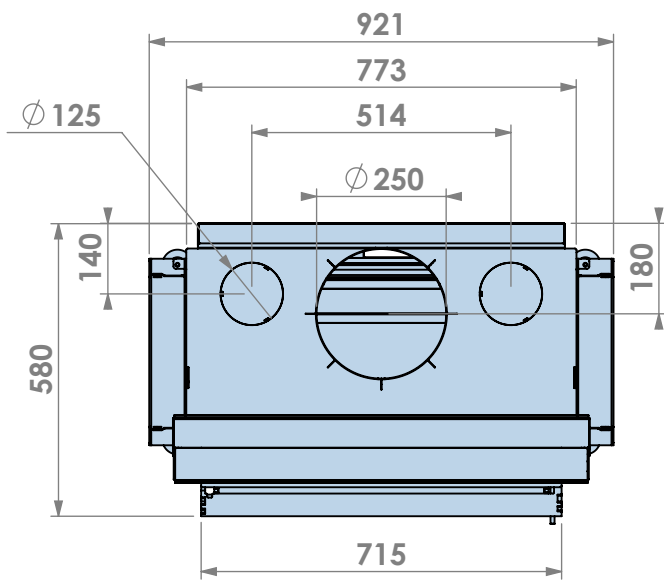

Name: Evolux 65-45

Modifications reserved

Scale: 1:15
Unit: mm

Version: 0

* = Optional extended adjustable legs max + 150 mm

4-zijdig kader en luchtbox
4-sided frame and airbox

barbas

Barbas Bellfires B.V.
Hallenstraat 17
5531 AB Bladel
The Netherlands
www.barbasbellfires.com

Name: Evolux 65-45

Modifications reserved

Scale: 1:15
Unit: mm

Version: 0

* = Optional extended adjustable legs max + 150 mm

4-zijdig kader met Opti-Air en of ventilator
4-sided frame with Opti-Air and or fan

Name: **Evolux 65-45**

Modifications reserved

Scale: **1:15**
Unit: **mm**

Version: **0**