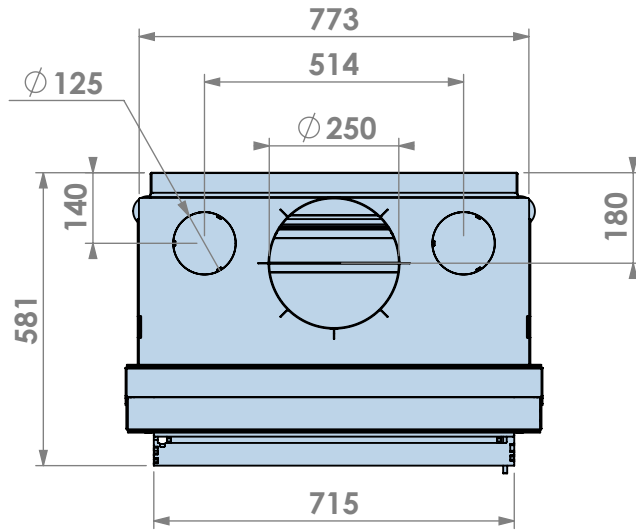

* = Air inlet $\varnothing$ 125

4-zijdig kader met convectie
4-sided frame with convection casing

barbas

Barbas Bellfires B.V.
Hallenstraat 17
5531 AB Bladel
The Netherlands
www.barbasbellfires.com

Name: Evolux 65-45

Modifications reserved

Scale: 1:15
Unit: mm

Version: 0