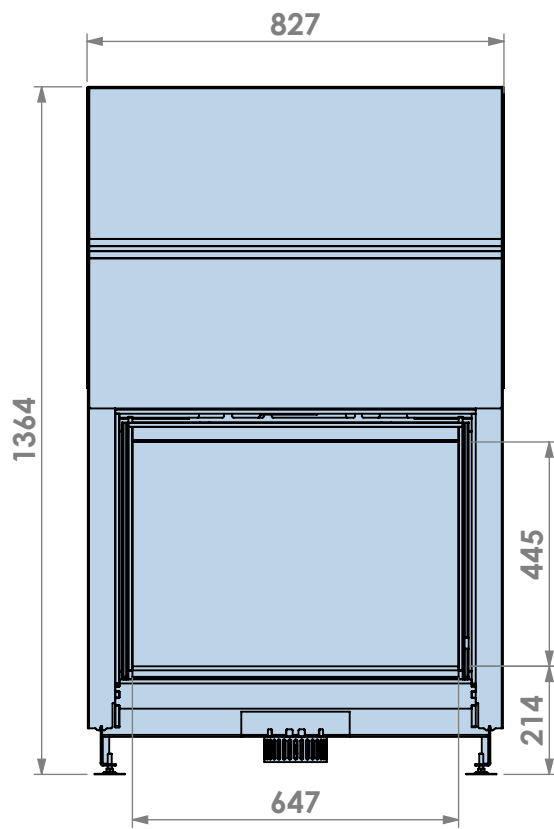

4-zijdig kader
4-sided frame

* = Air inlet $\varnothing$ 125

barbas

Barbas Bellfires B.V.
Hallenstraat 17
5531 AB Bladel
The Netherlands
www.barbasbellfires.com

Name: **Evolux 65-45**

Modifications reserved

Scale: **1:15**
Unit: **mm**

Version: **0**