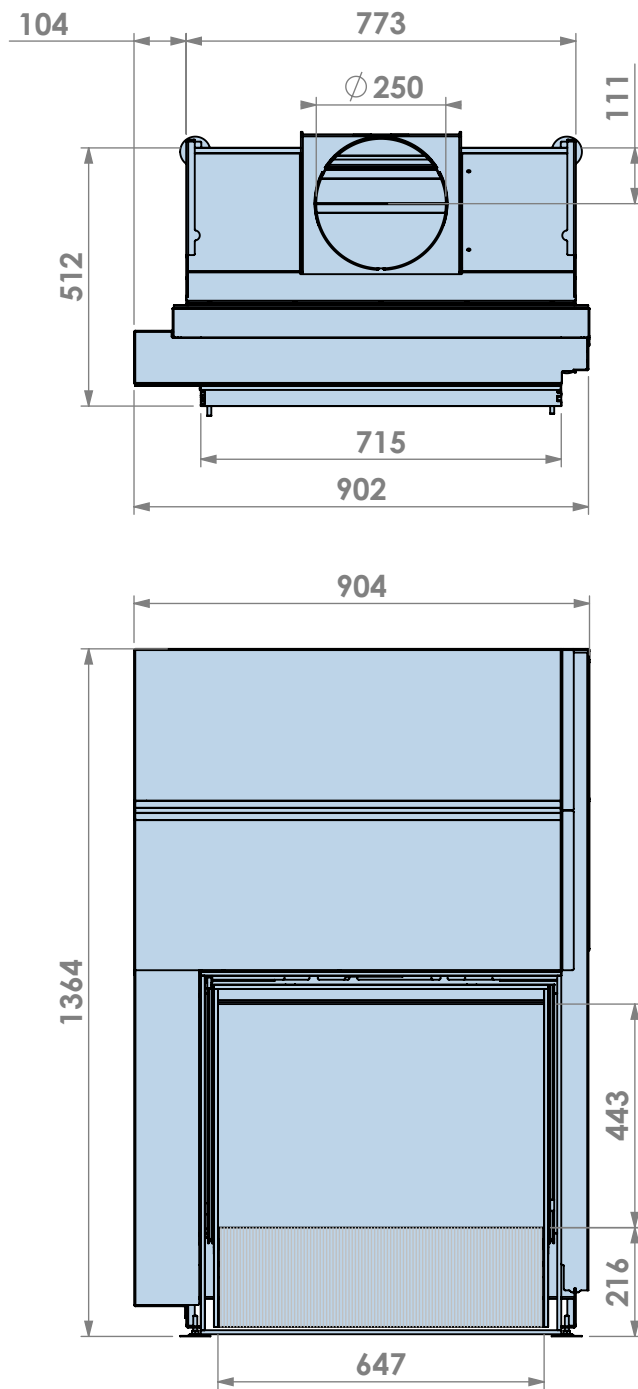

* = Air inlet $\varnothing$ 125

3-zijdig kader en vuurscherm
3-sided frame and firescreen

barbas

Barbas Bellfires B.V.
Hallenstraat 17
5531 AB Bladel
The Netherlands
www.barbasbellfires.com

Name: **Evolux 65-45**

Modifications reserved

Scale: **1:15**
Unit: **mm**

Version: **0**