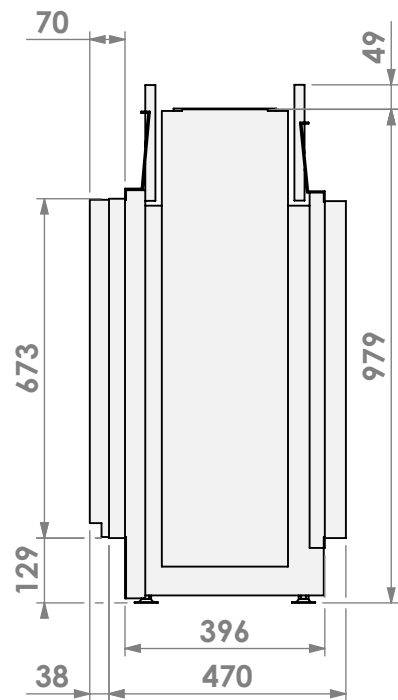

belfires

Barbas Bellfires B.V.
Hallenstraat 17
5531 AB Bladel
The Netherlands
www.barbasbellfires.com

Name: **Derby L Tunnel-3 HD+ 7cm - HD**

Modifications reserved

Scale: **1:15**
Unit: **mm**

Version: **0**