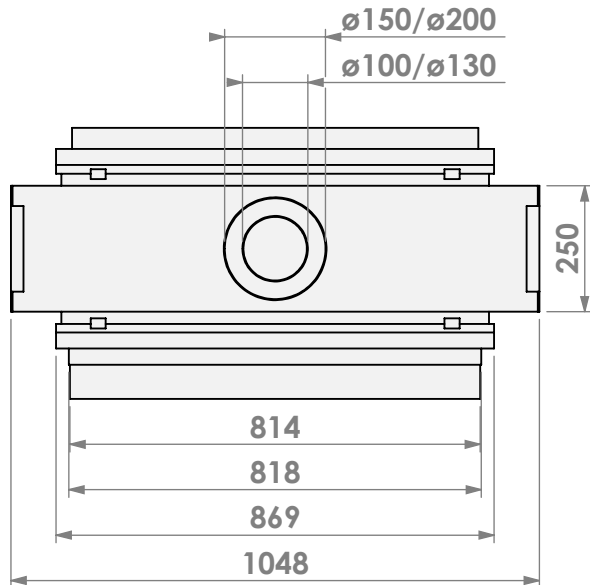

belfires

Barbas Bellfires B.V.
Hallenstraat 17
5531 AB Bladel
The Netherlands
www.barbasbellfires.com

Name: Derby L Tunnel-3 HD+ 10cm - HD

Modifications reserved

Scale: 1:15
Unit: mm

Version: 0