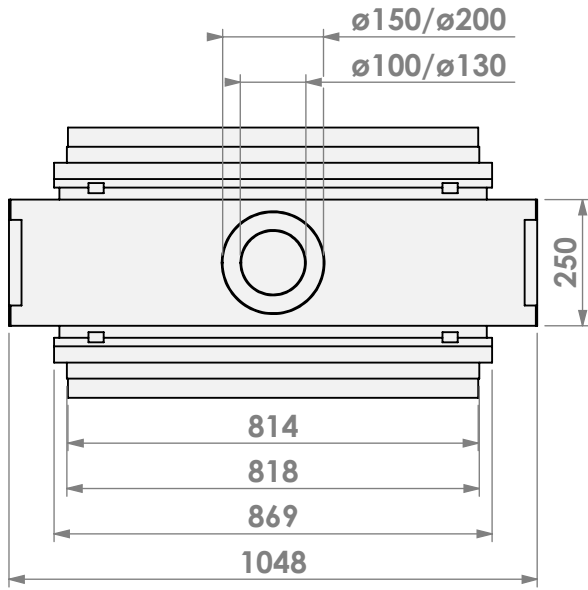

Name: **Derby L Tunnel-3 HD+ 7cm - HD**

Modifications reserved

Scale: **1:15**
 Unit: **mm**

Version: **0**

belfires

Barbas Bellfires B.V.
Hallenstraat 17
5531 AB Bladel
The Netherlands
www.barbasbellfires.com

Name: Derby L Tunnel-3 HD+ 10cm - HD

Modifications reserved

Scale: 1:15
Unit: mm

Version: 0

belfires

Barbas Bellfires B.V.
 Hallenstraat 17
 5531 AB Bladel
 The Netherlands
www.barbasbellfires.com

Name: Derby L Tunnel-3 HD+ 10cm - HD+ 10cm

Modifications reserved

Scale: 1:15
 Unit: mm

Version: 0