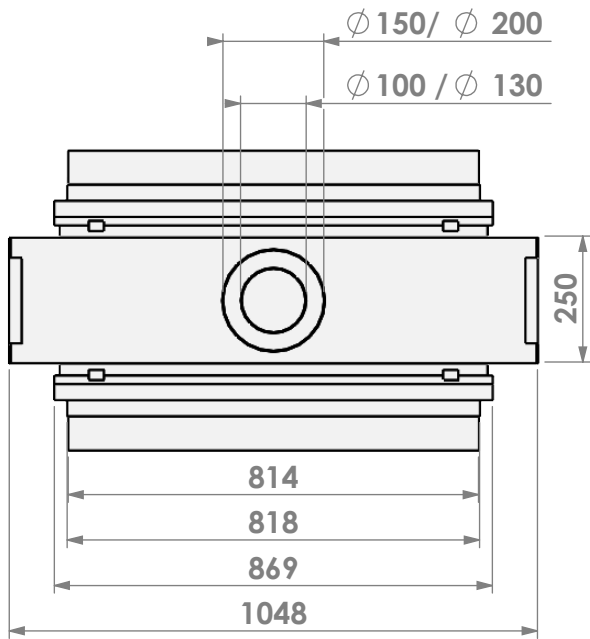

Name: **Derby L Tunnel-3 HD+ 7cm - HD**

Modifications reserved

Scale: **1:15**
 Unit: **mm**

Version: **0**

belfires

Barbas Bellfires B.V.
Hallenstraat 17
5531 AB Bladel
The Netherlands
www.barbasbellfires.com

Name: Derby L Tunnel-3 HD+ 10cm - HD

Modifications reserved

Scale: 1:15
Unit: mm

Version: 0

belfires

Barbas Bellfires B.V.
 Hallenstraat 17
 5531 AB Bladel
 The Netherlands
www.barbasbellfires.com

Name: Derby L Tunnel-3 HD+ 10cm - HD+ 10cm

Modifications reserved

Scale: 1:15
 Unit: mm

Version: 0