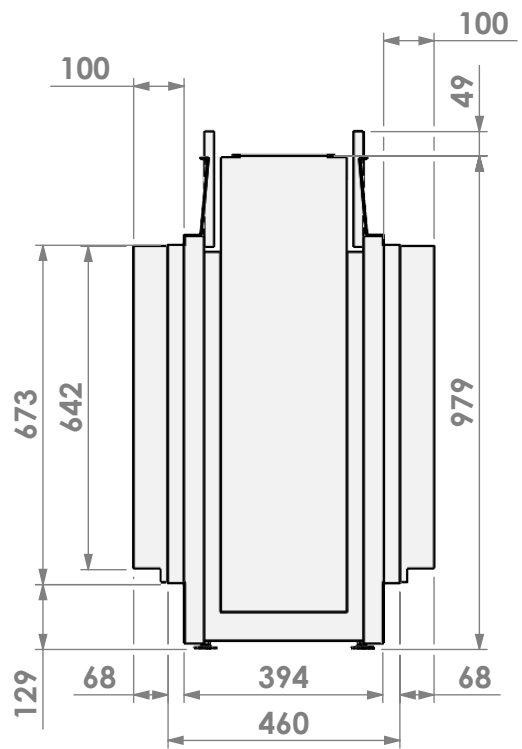

Name: Derby L Tunnel-3 HD+ 10cm - HD

Modifications reserved

Scale: 1:15
Unit: mm

Version: 0

belfires

Barbas Bellfires B.V.
 Hallenstraat 17
 5531 AB Bladel
 The Netherlands
www.barbasbellfires.com

Name: Derby L Tunnel-3 HD+ 10cm - HD+ 10cm

Modifications reserved

Scale: 1:15
 Unit: mm

Version: 0