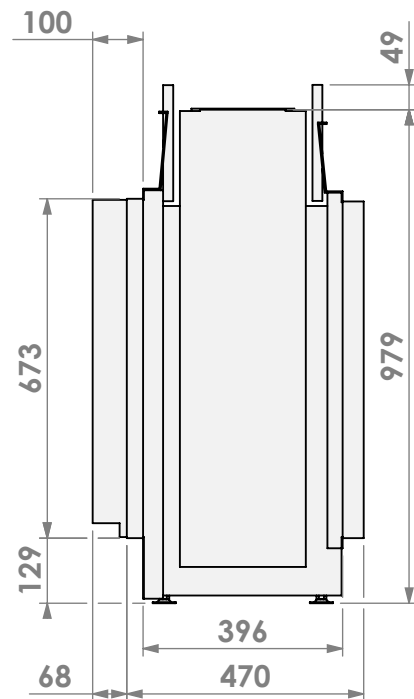

belfires

Barbas Bellfires B.V.
Hallenstraat 17
5531 AB Bladel
The Netherlands
www.barbasbellfires.com

Name: Derby L Tunnel-3 HD+ 10cm - HD

Modifications reserved

Scale: 1:15
Unit: mm

Version: 0