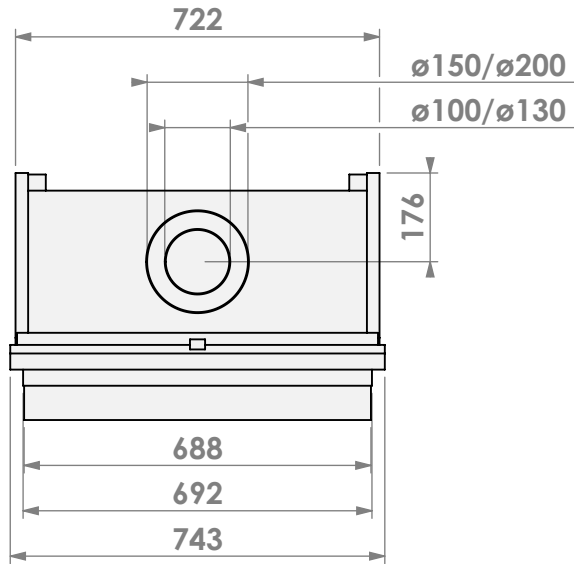

Name: Derby Small-3 floating frame convection casing

Modifications reserved

Scale: 1:15
Unit: mm

Version: 0

* = optional extended adjustable legs max. + 350 mm

belfires

Barbas Belfires B.V.
Hallenstraat 17
5531 AB Bladel
The Netherlands
www.barbasbelfires.com

Name: Derby Small-3 hidden door convection casing

Modifications reserved

Scale: 1:15
Unit: mm

Version: 0

belfires

Barbas Bellfires B.V.
 Hallenstraat 17
 5531 AB Bladel
 The Netherlands
 www.barbasbellfires.com

Name: Derby Small-3 hidden door+7cm

Modifications reserved

Scale: 1:15
 Unit: mm

Version: 0

belfires

Barbas Belfires B.V.
Hallenstraat 17
5531 AB Bladel
The Netherlands
www.barbasbelfires.com

Name: Derby Small-3 hidden door + 10cm

Name: Derby Small-3 Slim kader

Modifications reserved

Scale: 1:15
Unit: mm

Version: 0