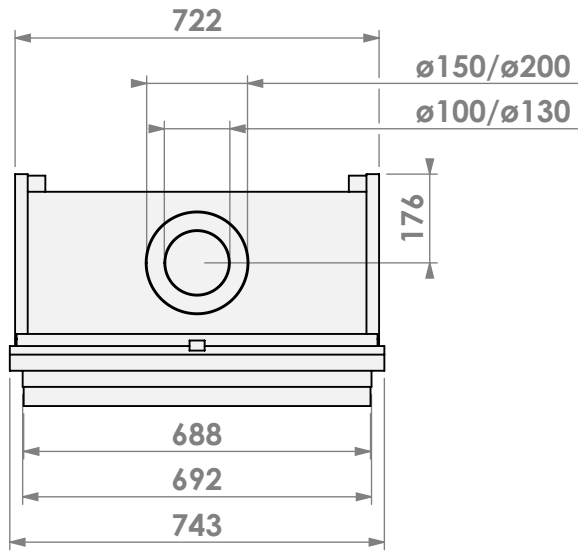

belfires

Barbas Bellfires B.V.
Hallenstraat 17
5531 AB Bladel
The Netherlands
www.barbasbellfires.com

Name: Derby Small-3 hidden door+7cm

Modifications reserved

Scale: 1:15
Unit: mm

Version: 0