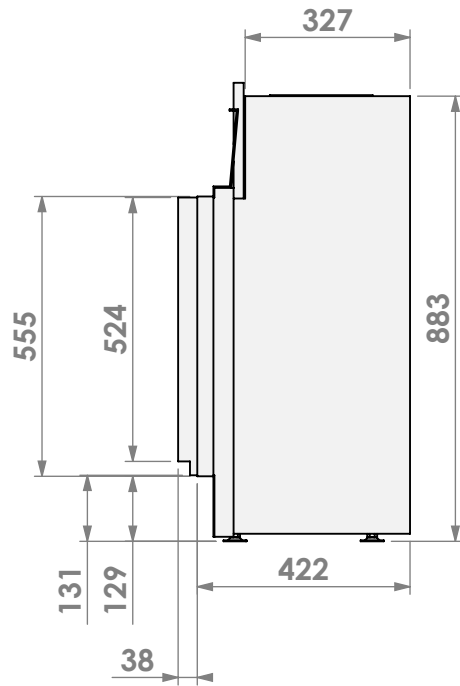

belfires

Barbas Bellfires B.V.
Hallenstraat 17
5531 AB Bladel
The Netherlands
www.barbasbellfires.com

Name: Derby Small-3 hidden door+7cm

Modifications reserved

Scale: 1:15
Unit: mm

Version: 0