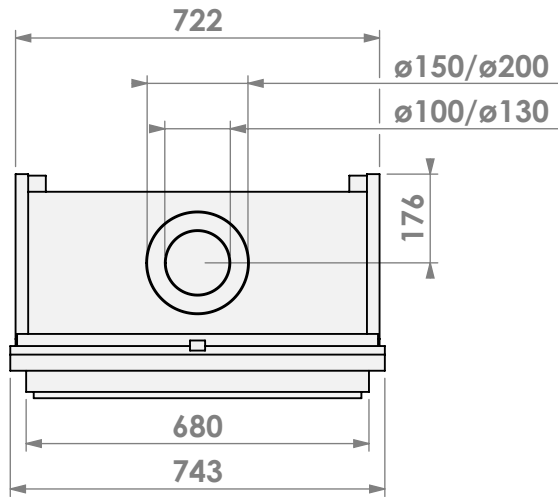

belfires

Barbas Bellfires B.V.
 Hallenstraat 17
 5531 AB Bladel
 The Netherlands
 www.barbasbellfires.com

Name: Derby Small-3 hidden door

Modifications reserved

Scale: 1:15
 Unit: mm

Version: 0

belfires

Barbas Belfires B.V.
 Hallenstraat 17
 5531 AB Bladel
 The Netherlands
www.barbasbelfires.com

Name: **Derby Small-3 floating frame**

Modifications reserved

Scale: **1:15**
 Unit: **mm**

Version: **0**

* = optional extended adjustable legs max. + 350 mm

belfires.

Barbas Belfires B.V.
Hallenstraat 17
5531 AB Bladel
The Netherlands
www.barbasbelfires.com

Name: Derby Small-3 floating frame convection casing

Modifications reserved

Scale: 1:15
Unit: mm

Version: 0

* = optional extended adjustable legs max. + 350 mm

belfires

Barbas Belfires B.V.
Hallenstraat 17
5531 AB Bladel
The Netherlands
www.barbasbelfires.com

Name: Derby Small-3 Slim kader

Modifications reserved

Scale: 1:15
Unit: mm

Version: 0