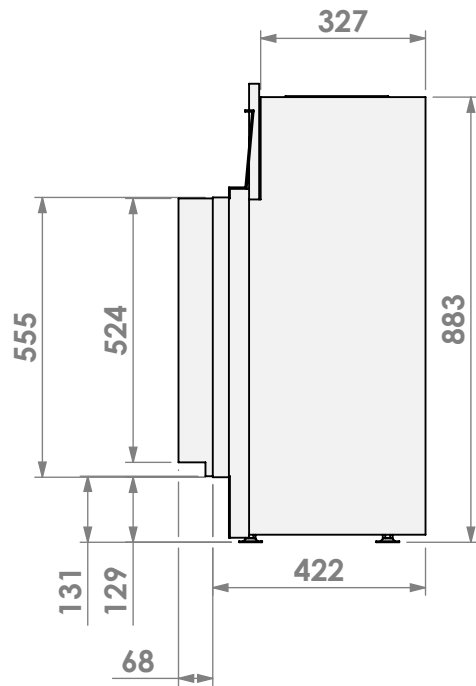

Name: Derby Small-3 floating frame convection casing

Modifications reserved

Scale: 1:15
Unit: mm

Version: 0

* = optional extended adjustable legs max. + 350 mm

belfires

Barbas Belfires B.V.
Hallenstraat 17
5531 AB Bladel
The Netherlands
www.barbasbelfires.com

Name: Derby Small-3 hidden door convection casing

Modifications reserved

Scale: 1:15
Unit: mm

Version: 0

belfires

Barbas Bellfires B.V.
 Hallenstraat 17
 5531 AB Bladel
 The Netherlands
 www.barbasbellfires.com

Name: Derby Small-3 hidden door+7cm

Modifications reserved

Scale: 1:15
 Unit: mm

Version: 0

belfires

Barbas Belfires B.V.
Hallenstraat 17
5531 AB Bladel
The Netherlands
www.barbasbelfires.com

Name: Derby Small-3 hidden door + 10cm

Modifications reserved

Scale: 1:15
Unit: mm

Version: 0

* = optional extended adjustable legs max. + 350 mm

belfires

Barbas Belfires B.V.
 Hallenstraat 17
 5531 AB Bladel
 The Netherlands
 www.barbasbelfires.com