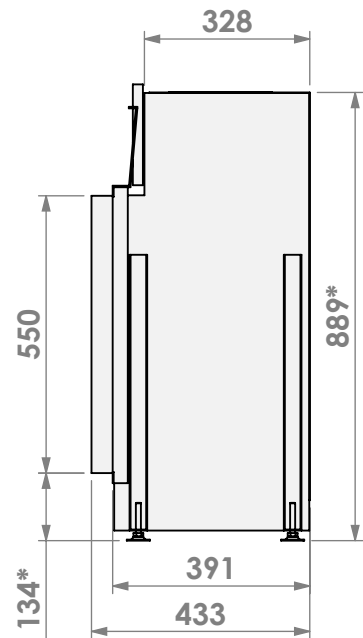

Name: **Derby Small-3 floating frame**

Modifications reserved

Scale: **1:15**
 Unit: **mm**

Version: **0**

* = optional extended adjustable legs max. + 350 mm

belfires.

Barbas Belfires B.V.
Hallenstraat 17
5531 AB Bladel
The Netherlands
www.barbasbelfires.com

Name: Derby Small-3 floating frame convection casing

Modifications reserved

Scale: 1:15
Unit: mm

Version: 0

* = optional extended adjustable legs max. + 350 mm

belfires

Barbas Belfires B.V.
Hallenstraat 17
5531 AB Bladel
The Netherlands
www.barbasbelfires.com

Name: Derby Small-3 hidden door+7cm

Modifications reserved

Scale: 1:15
 Unit: mm

Version: 0

belfires

Barbas Belfires B.V.
Hallenstraat 17
5531 AB Bladel
The Netherlands
www.barbasbelfires.com

Name: Derby Small-3 hidden door + 10cm

Name: Derby Small-3 Slim kader

Modifications reserved

Scale: 1:15
Unit: mm

Version: 0