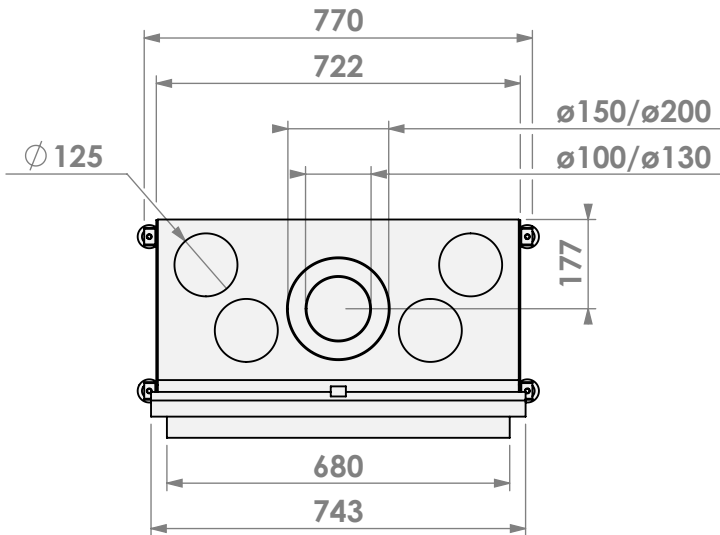

Name: **Derby Small-3 floating frame**

Modifications reserved

Scale: **1:15**
 Unit: **mm**

Version: **0**

* = optional extended adjustable legs max. + 350 mm

belfires.

Barbas Belfires B.V.
Hallenstraat 17
5531 AB Bladel
The Netherlands
www.barbasbelfires.com

Name: Derby Small-3 floating frame convection casing

Modifications reserved

Scale: 1:15
Unit: mm

Version: 0

* = optional extended adjustable legs max. + 350 mm

belfires

Barbas Belfires B.V.
Hallenstraat 17
5531 AB Bladel
The Netherlands
www.barbasbelfires.com

Name: Derby Small-3 Slim kader

Modifications reserved

Scale: 1:15
Unit: mm

Version: 0