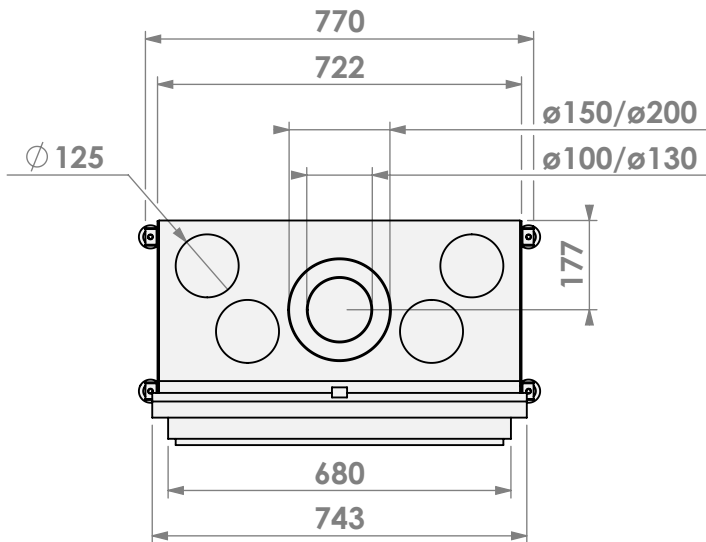

belfires

Barbas Bellfires B.V.
 Hallenstraat 17
 5531 AB Bladel
 The Netherlands
 www.barbasbellfires.com

Name: Derby Small-3 hidden door

Modifications reserved

Scale: 1:15
 Unit: mm

Version: 0

belfires

Barbas Belfires B.V.
 Hallenstraat 17
 5531 AB Bladel
 The Netherlands
www.barbasbelfires.com

Name: **Derby Small-3 floating frame**

Modifications reserved

Scale: **1:15**
 Unit: **mm**

Version: **0**

* = optional extended adjustable legs max. + 350 mm

belfires.

Barbas Belfires B.V.
Hallenstraat 17
5531 AB Bladel
The Netherlands
www.barbasbelfires.com

Name: Derby Small-3 floating frame convection casing

Modifications reserved

Scale: 1:15
Unit: mm

Version: 0

* = optional extended adjustable legs max. + 350 mm

belfires

Barbas Belfires B.V.
Hallenstraat 17
5531 AB Bladel
The Netherlands
www.barbasbelfires.com

Name: Derby Small-3 Slim kader

Modifications reserved

Scale: 1:15
Unit: mm

Version: 0