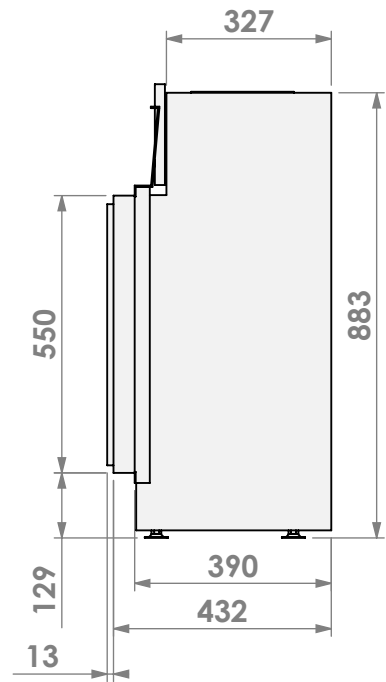

belfires

Barbas Bellfires B.V.
 Hallenstraat 17
 5531 AB Bladel
 The Netherlands
 www.barbasbellfires.com

Name: Derby Small-3 hidden door

Modifications reserved

Scale: 1:15
 Unit: mm

Version: 0

belfires

Barbas Belfires B.V.
 Hallenstraat 17
 5531 AB Bladel
 The Netherlands
www.barbasbelfires.com

Name: **Derby Small-3 floating frame**

Modifications reserved

Scale: **1:15**
 Unit: **mm**

Version: **0**

* = optional extended adjustable legs max. + 350 mm

belfires.

Barbas Belfires B.V.
Hallenstraat 17
5531 AB Bladel
The Netherlands
www.barbasbelfires.com

Name: Derby Small-3 floating frame convection casing

Modifications reserved

Scale: 1:15
Unit: mm

Version: 0

* = optional extended adjustable legs max. + 350 mm

belfires

Barbas Belfires B.V.
Hallenstraat 17
5531 AB Bladel
The Netherlands
www.barbasbelfires.com

Name: Derby Small-3 Slim kader

Modifications reserved

Scale: 1:15
Unit: mm

Version: 0