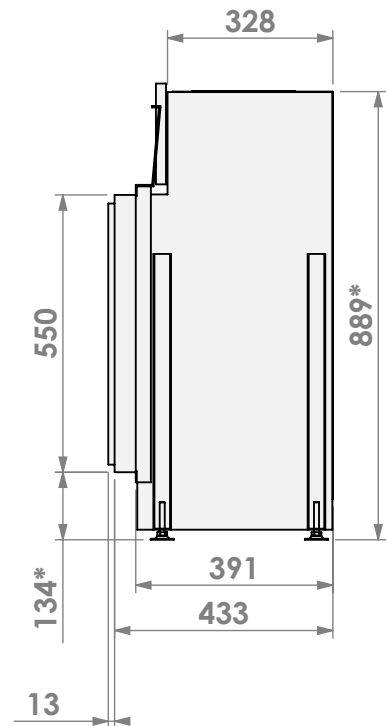

Name: **Derby Small-3 floating frame**

Modifications reserved

Scale: **1:15**
 Unit: **mm**

Version: **0**

* = optional extended adjustable legs max. + 350 mm

belfires.

Barbas Belfires B.V.
Hallenstraat 17
5531 AB Bladel
The Netherlands
www.barbasbelfires.com

Name: Derby Small-3 floating frame convection casing

Modifications reserved

Scale: 1:15
Unit: mm

Version: 0

* = optional extended adjustable legs max. + 350 mm

belfires

Barbas Belfires B.V.
Hallenstraat 17
5531 AB Bladel
The Netherlands
www.barbasbelfires.com

Name: Derby Small-3 hidden door+7cm

Modifications reserved

Scale: 1:15
 Unit: mm

Version: 0

belfires

Barbas Belfires B.V.
Hallenstraat 17
5531 AB Bladel
The Netherlands
www.barbasbelfires.com

Name: Derby Small-3 hidden door + 10cm

Name: Derby Small-3 Slim kader

Modifications reserved

Scale: 1:15
Unit: mm

Version: 0