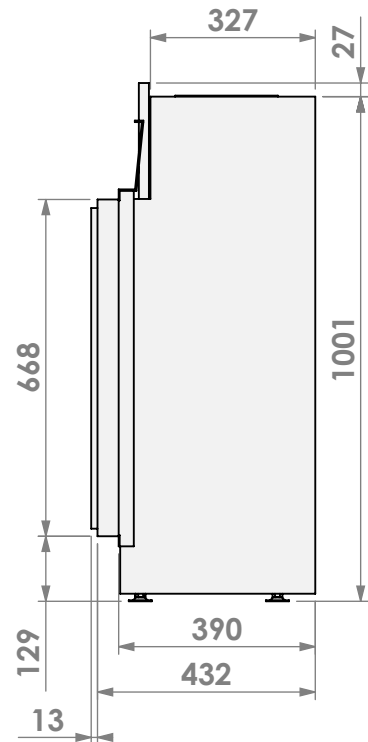

belfires

Barbas Bellfires B.V.
Hallenstraat 17
5531 AB Bladel
The Netherlands
www.barbasbellfires.com

Name: Derby Large-3 hidden door

Modifications reserved

Scale: 1:15
Unit: mm

Version: 0

bellfires

Barbas Bellfires B.V.
 Hallenstraat 17
 5531 AB Bladel
 The Netherlands
www.barbasbellfires.com

Name: **Derby Large-3 floating frame**

Modifications reserved

Projection:

American

Scale:

1:15

Version:

0

Name: Derby Large-3 hidden door+ 7cm

Modifications reserved

Scale: 1:15
Unit: mm

Version: 0

* = optional extended adjustable legs max. + 350 mm

belfires

Barbas Belfires B.V.
Hallenstraat 17
5531 AB Bladel
The Netherlands
www.barbasbelfires.com

Name: Derby Large-3 Slim kader

Modifications reserved

Scale: 1:15
Unit: mm

Version: 0