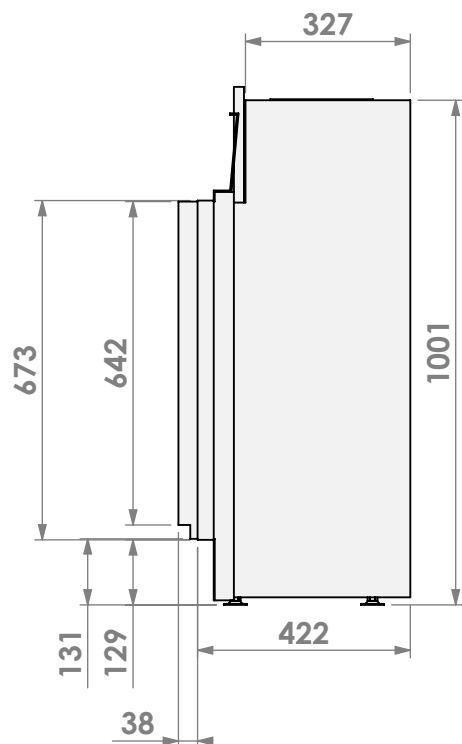

belfires

Barbas Bellfires B.V.
Hallenstraat 17
5531 AB Bladel
The Netherlands
www.barbasbellfires.com

Name: Derby Large-3 hidden door+ 7cm

Modifications reserved

Scale: 1:15
Unit: mm

Version: 0