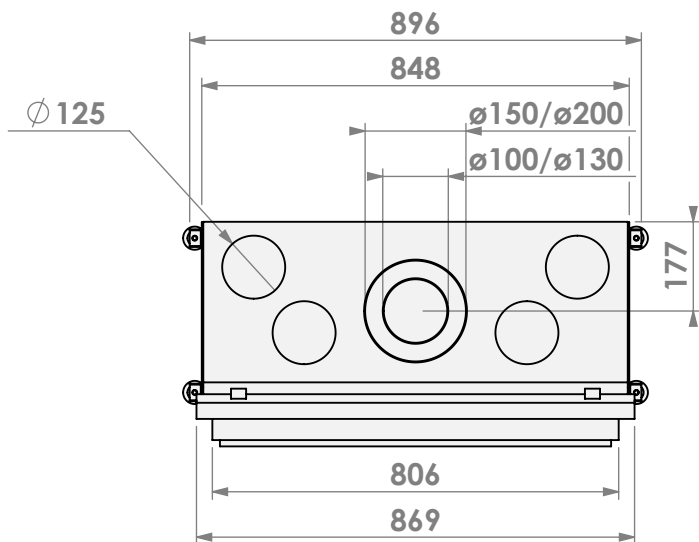

Name: **Derby Large-3 floating frame**

Modifications reserved

Projection:

American

Scale:

1:15

Version:

0

Unit:

mm

* = optional extended adjustable legs max. + 350 mm

belfires

Barbas Belfires B.V.
Hallenstraat 17
5531 AB Bladel
The Netherlands
www.barbasbelfires.com

Name: Derby Large-3 floating frame convection casing

Modifications reserved

Scale: 1:15
Unit: mm

Version: 0

* = optional extended adjustable legs max. + 350 mm

belfires

Barbas Belfires B.V.
Hallenstraat 17
5531 AB Bladel
The Netherlands
www.barbasbelfires.com

Name: Derby Large-3 Slim kader

Modifications reserved

Scale: 1:15
Unit: mm

Version: 0