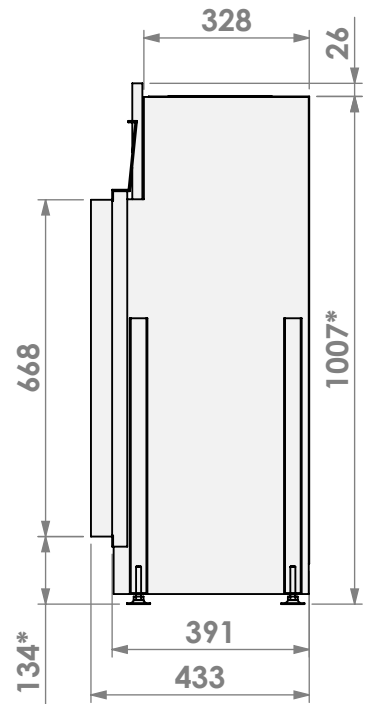

Name: **Derby Large-3 floating frame**

Modifications reserved

Projection:

American

Scale:

1:15

Version:

0

Unit:

mm

* = optional extended adjustable legs max. + 350 mm

belfires

Barbas Belfires B.V.
Hallenstraat 17
5531 AB Bladel
The Netherlands
www.barbasbelfires.com

Name: Derby Large-3 floating frame convection casing

Modifications reserved

Scale: 1:15
Unit: mm

Version: 0

* = optional extended adjustable legs max. + 350 mm

belfires

Barbas Belfires B.V.
Hallenstraat 17
5531 AB Bladel
The Netherlands
www.barbasbelfires.com

Name: Derby Large-3 Slim kader

Modifications reserved

Scale: 1:15
Unit: mm

Version: 0