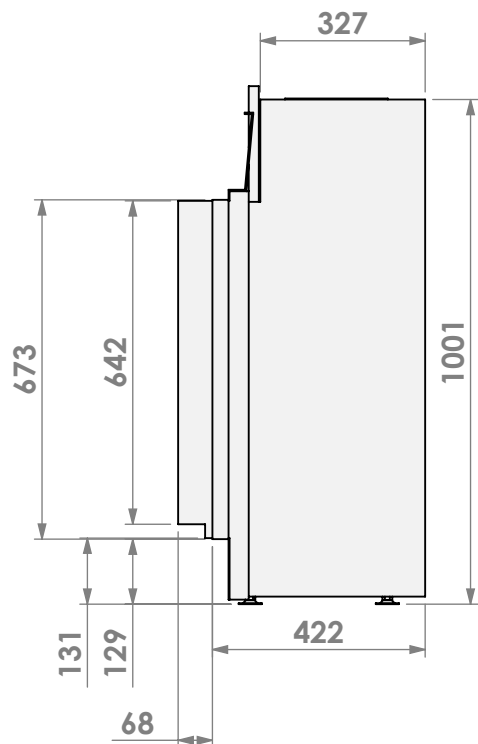

Name: Derby Large-3 hidden door convection casing

Modifications reserved

Scale: 1:15
Unit: mm

Version: 0

belfires

Barbas Bellfires B.V.
Hallenstraat 17
5531 AB Bladel
The Netherlands
www.barbasbellfires.com

Name: Derby Large-3 hidden door+ 7cm

Modifications reserved

Scale: 1:15
Unit: mm

Version: 0

* = optional extended adjustable legs max. + 350 mm

belfires

Barbas Belfires B.V.
Hallenstraat 17
5531 AB Bladel
The Netherlands
www.barbasbelfires.com

Name: Derby Large-3 hidden door+10cm stone bar

Modifications reserved

Scale: 1:15
Unit: mm

Version: 0

Cadre Fin
Rahmen Raffiniert

belfires

Barbas Bellfires B.V.
Hallenstraat 17
5531 AB Bladel
The Netherlands
www.barbasbellfires.com

Name: Derby Large-3 Slim kader

Modifications reserved

Scale: 1:15
Unit: mm

Version: 0