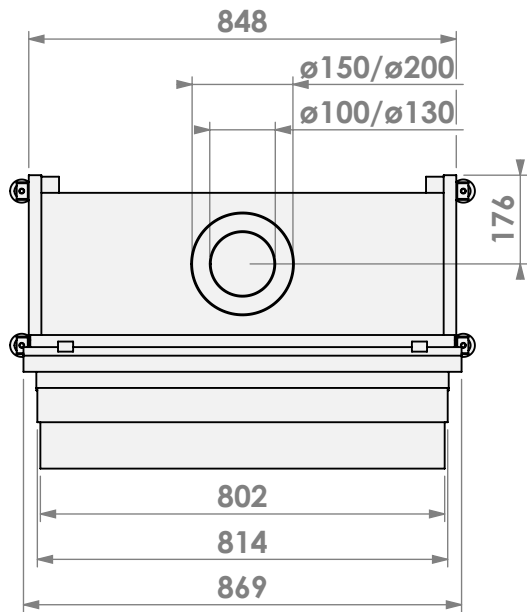

Name: Derby Large-3 hidden door+ 7cm

Modifications reserved

Scale: 1:15
Unit: mm

Version: 0

* = optional extended adjustable legs max. + 350 mm

belfires

Barbas Belfires B.V.
Hallenstraat 17
5531 AB Bladel
The Netherlands
www.barbasbelfires.com

Name: Derby Large-3 hidden door+10cm stone bar

Modifications reserved

Scale: 1:15
Unit: mm

Version: 0

Cadre Fin
Rahmen Raffiniert

belfires

Barbas Bellfires B.V.
Hallenstraat 17
5531 AB Bladel
The Netherlands
www.barbasbellfires.com

Name: Derby Large-3 Slim kader

Modifications reserved

Scale: 1:15
Unit: mm

Version: 0