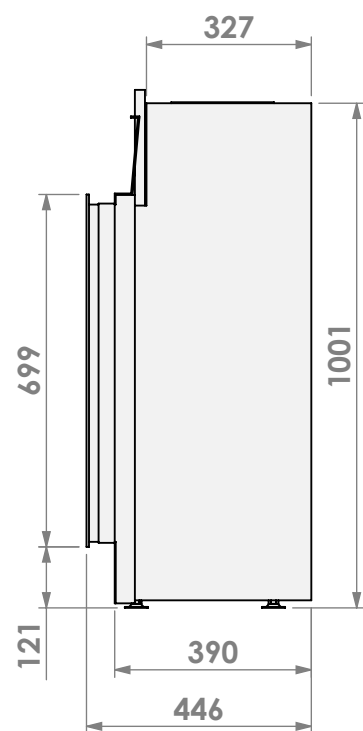

Name: Derby Large-3 hidden door convection casing

Modifications reserved

Scale: 1:15
Unit: mm

Version: 0

belfires

Barbas Bellfires B.V.
Hallenstraat 17
5531 AB Bladel
The Netherlands
www.barbasbellfires.com

Name: Derby Large-3 hidden door+ 7cm

Modifications reserved

Scale: 1:15
Unit: mm

Version: 0

* = optional extended adjustable legs max. + 350 mm

belfires

Barbas Belfires B.V.
Hallenstraat 17
5531 AB Bladel
The Netherlands
www.barbasbelfires.com

Name: Derby Large-3 hidden door+10cm stone bar

Modifications reserved

Scale: 1:15
Unit: mm

Version: 0

Cadre Fin
Rahmen Raffiniert

belfires

Barbas Bellfires B.V.
Hallenstraat 17
5531 AB Bladel
The Netherlands
www.barbasbellfires.com

Name: Derby Large-3 Slim kader

Modifications reserved

Scale: 1:15
Unit: mm

Version: 0