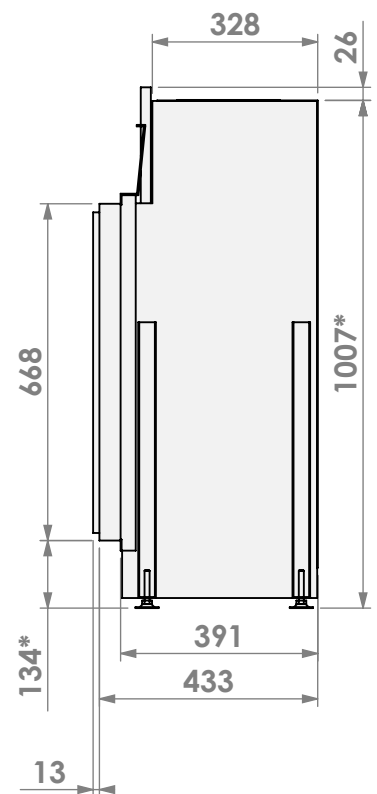

Name: **Derby Large-3 floating frame**

Modifications reserved

Projection:

American

Scale:

1:15

Version:

0

Unit:

mm

* = optional extended adjustable legs max. + 350 mm

belfires

Barbas Belfires B.V.
Hallenstraat 17
5531 AB Bladel
The Netherlands
www.barbasbelfires.com

Name: Derby Large-3 floating frame convection casing

Modifications reserved

Scale: 1:15
Unit: mm

Version: 0

* = optional extended adjustable legs max. + 350 mm

belfires

Barbas Belfires B.V.
Hallenstraat 17
5531 AB Bladel
The Netherlands
www.barbasbelfires.com

Name: Derby Large-3 Slim kader

Modifications reserved

Scale: 1:15
Unit: mm

Version: 0