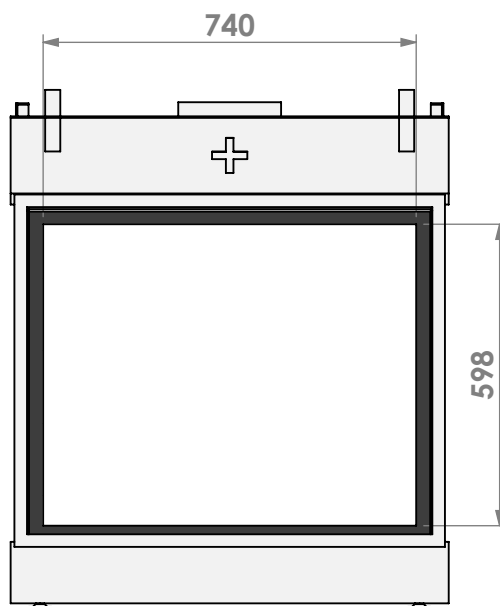

Name: Derby Large-3 hidden door+ 7cm

Modifications reserved

Scale: 1:15
Unit: mm

Version: 0

* = optional extended adjustable legs max. + 350 mm

belfires

Barbas Belfires B.V.
Hallenstraat 17
5531 AB Bladel
The Netherlands
www.barbasbelfires.com

Name: Derby Large-3 hidden door+10cm stone bar

Modifications reserved

Scale: 1:15
Unit: mm

Version: 0

Cadre Fin
Rahmen Raffiniert

belfires

Barbas Bellfires B.V.
Hallenstraat 17
5531 AB Bladel
The Netherlands
www.barbasbellfires.com

Name: Derby Large-3 Slim kader

Modifications reserved

Scale: 1:15
Unit: mm

Version: 0