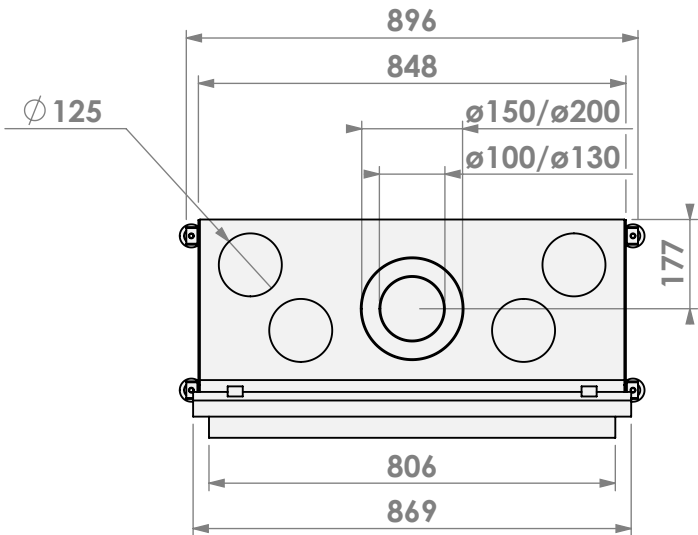

Unit:

mm

* = optional extended adjustable legs max. + 350 mm

belfires

Barbas Belfires B.V.
Hallenstraat 17
5531 AB Bladel
The Netherlands
www.barbasbelfires.com

Name: Derby Large-3 floating frame convection casing

Modifications reserved

Scale: 1:15
Unit: mm

Version: 0

* = optional extended adjustable legs max. + 350 mm

belfires

Barbas Belfires B.V.
Hallenstraat 17
5531 AB Bladel
The Netherlands
www.barbasbelfires.com

Name: Derby Large-3 hidden door+ 7cm

Modifications reserved

Scale: 1:15
Unit: mm

Version: 0

* = optional extended adjustable legs max. + 350 mm

belfires

Barbas Belfires B.V.
Hallenstraat 17
5531 AB Bladel
The Netherlands
www.barbasbelfires.com

Name: Derby Large-3 Slim kader

Modifications reserved

Scale: 1:15
Unit: mm

Version: 0