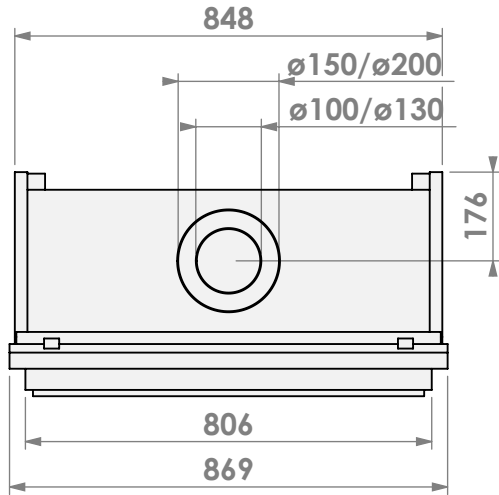

belfires

Barbas Bellfires B.V.
Hallenstraat 17
5531 AB Bladel
The Netherlands
www.barbasbellfires.com

Name: Derby Large-3 hidden door

Modifications reserved

Scale: 1:15
Unit: mm

Version: 0

bellfires

Barbas Bellfires B.V.
 Hallenstraat 17
 5531 AB Bladel
 The Netherlands
www.barbasbellfires.com

Name: **Derby Large-3 floating frame**

Modifications reserved

Projection:

American

Scale:

1:15

Version:

0

Name: Derby Large-3 hidden door+ 7cm

Modifications reserved

Scale: 1:15
Unit: mm

Version: 0

* = optional extended adjustable legs max. + 350 mm

belfires

Barbas Belfires B.V.
Hallenstraat 17
5531 AB Bladel
The Netherlands
www.barbasbelfires.com

Name: Derby Large-3 Slim kader

Modifications reserved

Scale: 1:15
Unit: mm

Version: 0