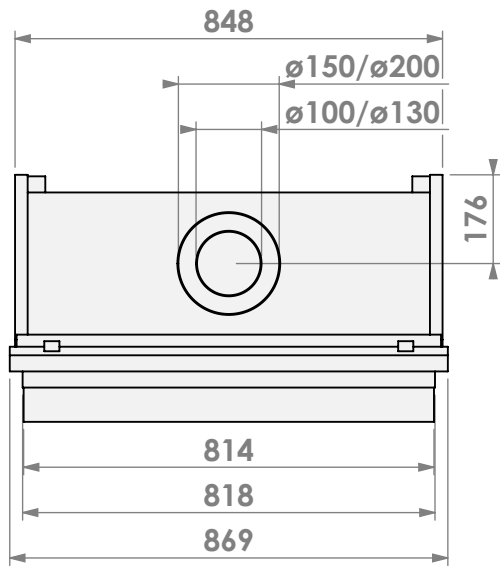

Name: Derby Large-3 hidden door convection casing

Modifications reserved

Scale: 1:15
Unit: mm

Version: 0

belfires

Barbas Bellfires B.V.
Hallenstraat 17
5531 AB Bladel
The Netherlands
www.barbasbellfires.com

Name: Derby Large-3 hidden door+ 7cm

Modifications reserved

Scale: 1:15
Unit: mm

Version: 0

* = optional extended adjustable legs max. + 350 mm

belfires

Barbas Belfires B.V.
Hallenstraat 17
5531 AB Bladel
The Netherlands
www.barbasbelfires.com

Name: Derby Large-3 hidden door+10cm stone bar

Modifications reserved

Scale: 1:15
Unit: mm

Version: 0

Cadre Fin
Rahmen Raffiniert

belfires

Barbas Bellfires B.V.
Hallenstraat 17
5531 AB Bladel
The Netherlands
www.barbasbellfires.com

Name: Derby Large-3 Slim kader

Modifications reserved

Scale: 1:15
Unit: mm

Version: 0