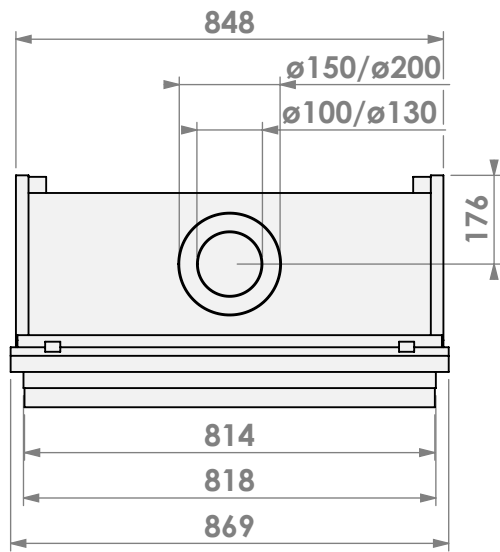

Modifications reserved

Scale: 1:15
Unit: mm

Version: 0

* = optional extended adjustable legs max. + 350 mm

belfires

Barbas Belfires B.V.
Hallenstraat 17
5531 AB Bladel
The Netherlands
www.barbasbelfires.com

Name: Derby Large-3 hidden door convection casing

Modifications reserved

Scale: 1:15
Unit: mm

Version: 0

belfires

Barbas Bellfires B.V.
Hallenstraat 17
5531 AB Bladel
The Netherlands
www.barbasbellfires.com

Name: Derby Large-3 hidden door+ 7cm

Modifications reserved

Scale: 1:15
Unit: mm

Version: 0

* = optional extended adjustable legs max. + 350 mm

belfires

Barbas Belfires B.V.
Hallenstraat 17
5531 AB Bladel
The Netherlands
www.barbasbelfires.com

Name: Derby Large-3 Slim kader

Modifications reserved

Scale: 1:15
Unit: mm

Version: 0