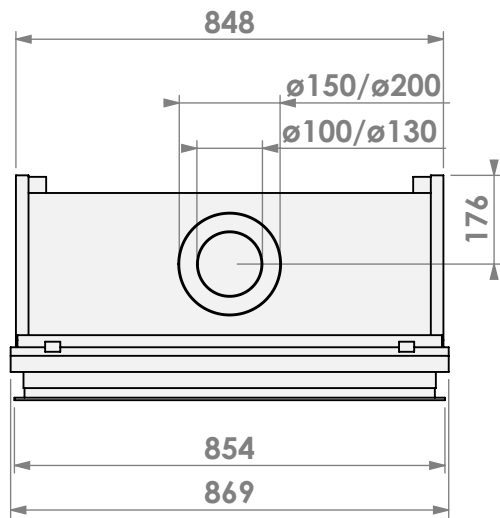

Name: Derby Large-3 hidden door convection casing

Modifications reserved

Scale: 1:15
Unit: mm

Version: 0

belfires

Barbas Bellfires B.V.
Hallenstraat 17
5531 AB Bladel
The Netherlands
www.barbasbellfires.com

Name: Derby Large-3 hidden door+ 7cm

Modifications reserved

Scale: 1:15
Unit: mm

Version: 0

* = optional extended adjustable legs max. + 350 mm

belfires

Barbas Belfires B.V.
Hallenstraat 17
5531 AB Bladel
The Netherlands
www.barbasbelfires.com

Name: Derby Large-3 hidden door+10cm stone bar

Modifications reserved

Scale: 1:15
Unit: mm

Version: 0

Cadre Fin
Rahmen Raffiniert

belfires

Barbas Bellfires B.V.
Hallenstraat 17
5531 AB Bladel
The Netherlands
www.barbasbellfires.com

Name: Derby Large-3 Slim kader

Modifications reserved

Scale: 1:15
Unit: mm

Version: 0