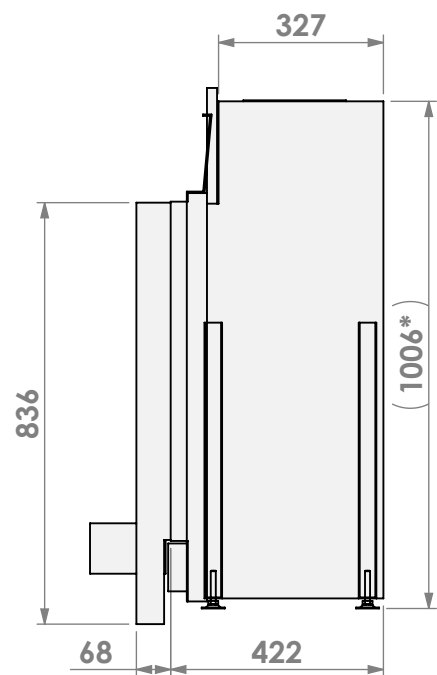

Name: Derby Large-3 hidden door convection casing

Modifications reserved

Scale: 1:15
Unit: mm

Version: 0

belfires

Barbas Bellfires B.V.
Hallenstraat 17
5531 AB Bladel
The Netherlands
www.barbasbellfires.com

Name: Derby Large-3 hidden door+ 7cm

Modifications reserved

Scale: 1:15
Unit: mm

Version: 0

* = optional extended adjustable legs max. + 350 mm

belfires

Barbas Belfires B.V.
Hallenstraat 17
5531 AB Bladel
The Netherlands
www.barbasbelfires.com

Name: Derby Large-3 hidden door+10cm stone bar

Modifications reserved

Scale: 1:15
Unit: mm

Version: 0

Cadre Fin
Rahmen Raffiniert

belfires

Barbas Bellfires B.V.
Hallenstraat 17
5531 AB Bladel
The Netherlands
www.barbasbellfires.com

Name: Derby Large-3 Slim kader

Modifications reserved

Scale: 1:15
Unit: mm

Version: 0