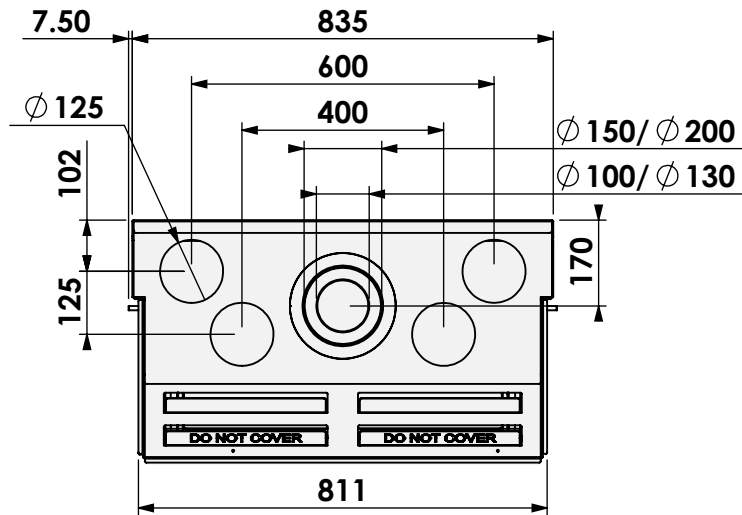

* = Adjustable

barbas

Barbas Bellfires B.V.
 Hallenstraat 17
 5531 AB Bladel
 The Netherlands
 www.barbasbellfires.com

Name: Barbas Gas Fire Panorama 70-55

Modifications reserved

Scale: 1:15
 Unit: mm

Version: 0