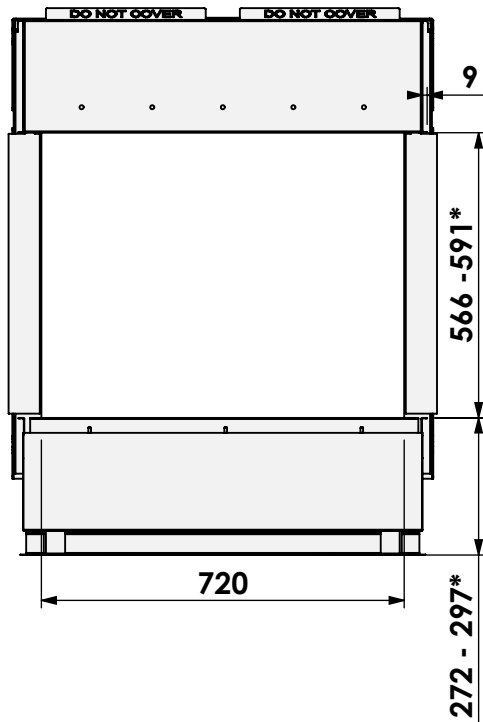

* = Adjustable

barbas

Barbas Bellfires B.V.
 Hallenstraat 17
 5531 AB Bladel
 The Netherlands
 www.barbasbellfires.com

Name: Barbas Gas Fire Panorama 70-55

Modifications reserved

Scale: 1:15
 Unit: mm

Version: 0