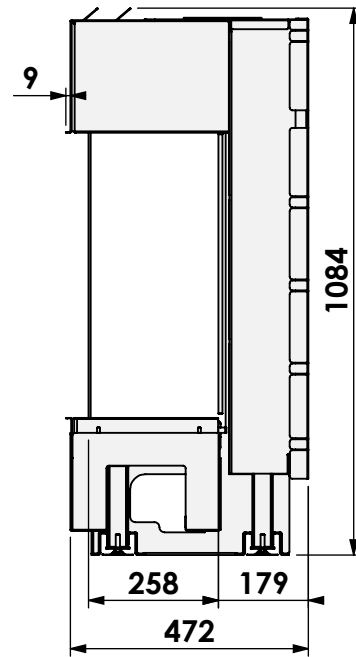

* = Adjustable

barbas

Barbas Bellfires B.V.
 Hallenstraat 17
 5531 AB Bladel
 The Netherlands
 www.barbasbellfires.com

Name: Barbas Gas Fire Panorama 70-55

Modifications reserved

Scale: 1:15
 Unit: mm

Version: 0